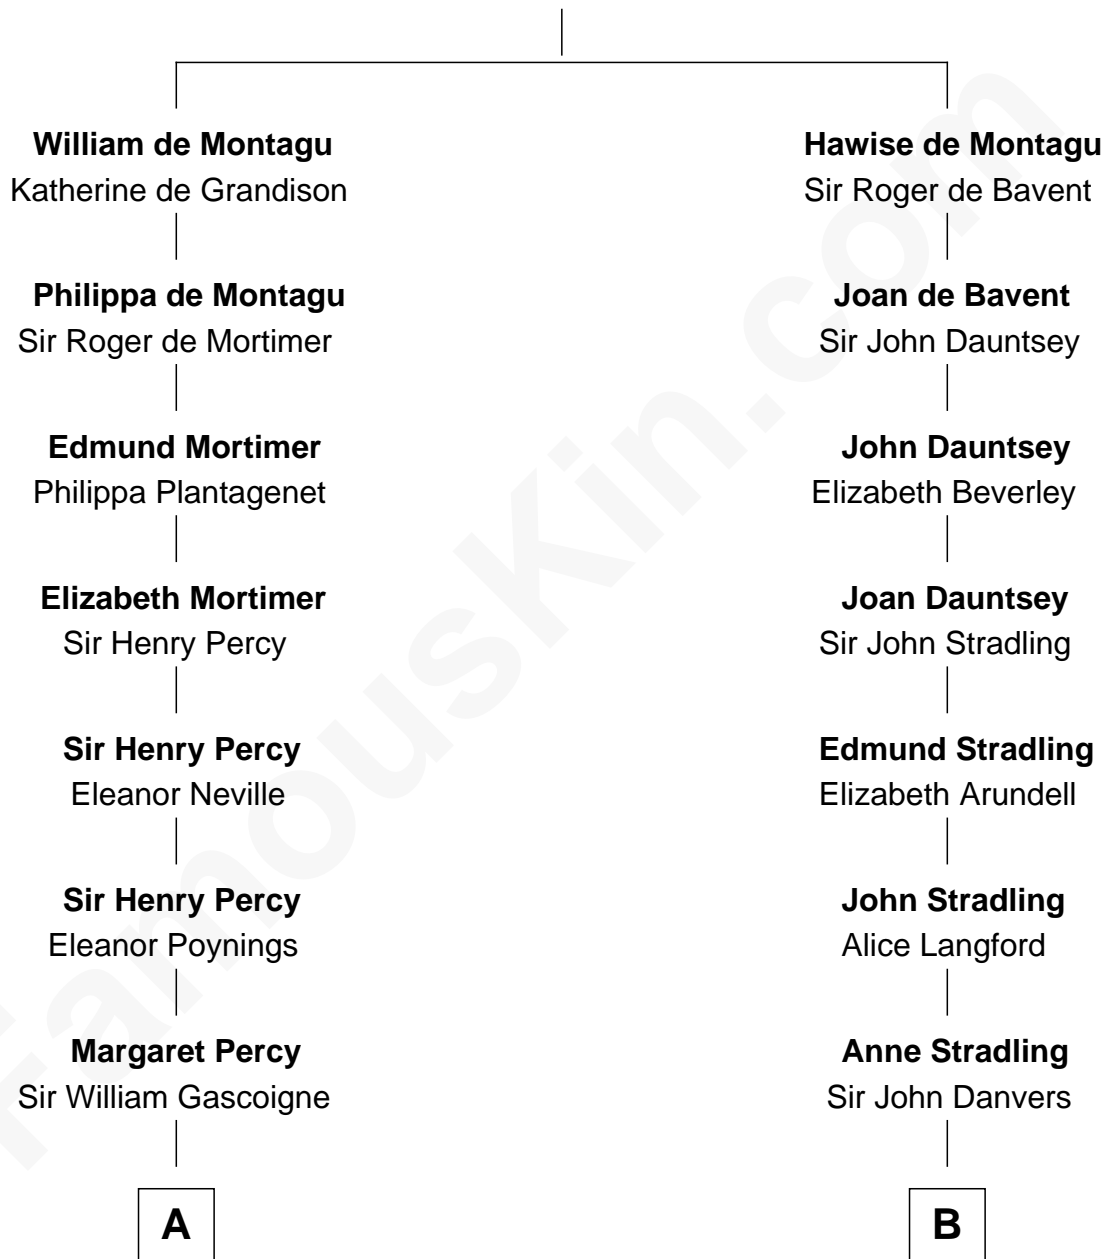

FamousKin.com
Relationship Chart of
George Washington
1st U.S. President

15th cousin 6 times removed of

John McCain
U.S. Senator from Arizona

Sir William de Montagu
 Elizabeth de Montfort

C

Eliza Geddy Fenner

James Vaulx

James Junius Vaulx

Margaret Garside

Katherine Davey Vaulx

Adm. John Sidney McCain

Adm. John Sidney McCain

Roberta Wright

John McCain

U.S. Senator from Arizona

FamousKin.com