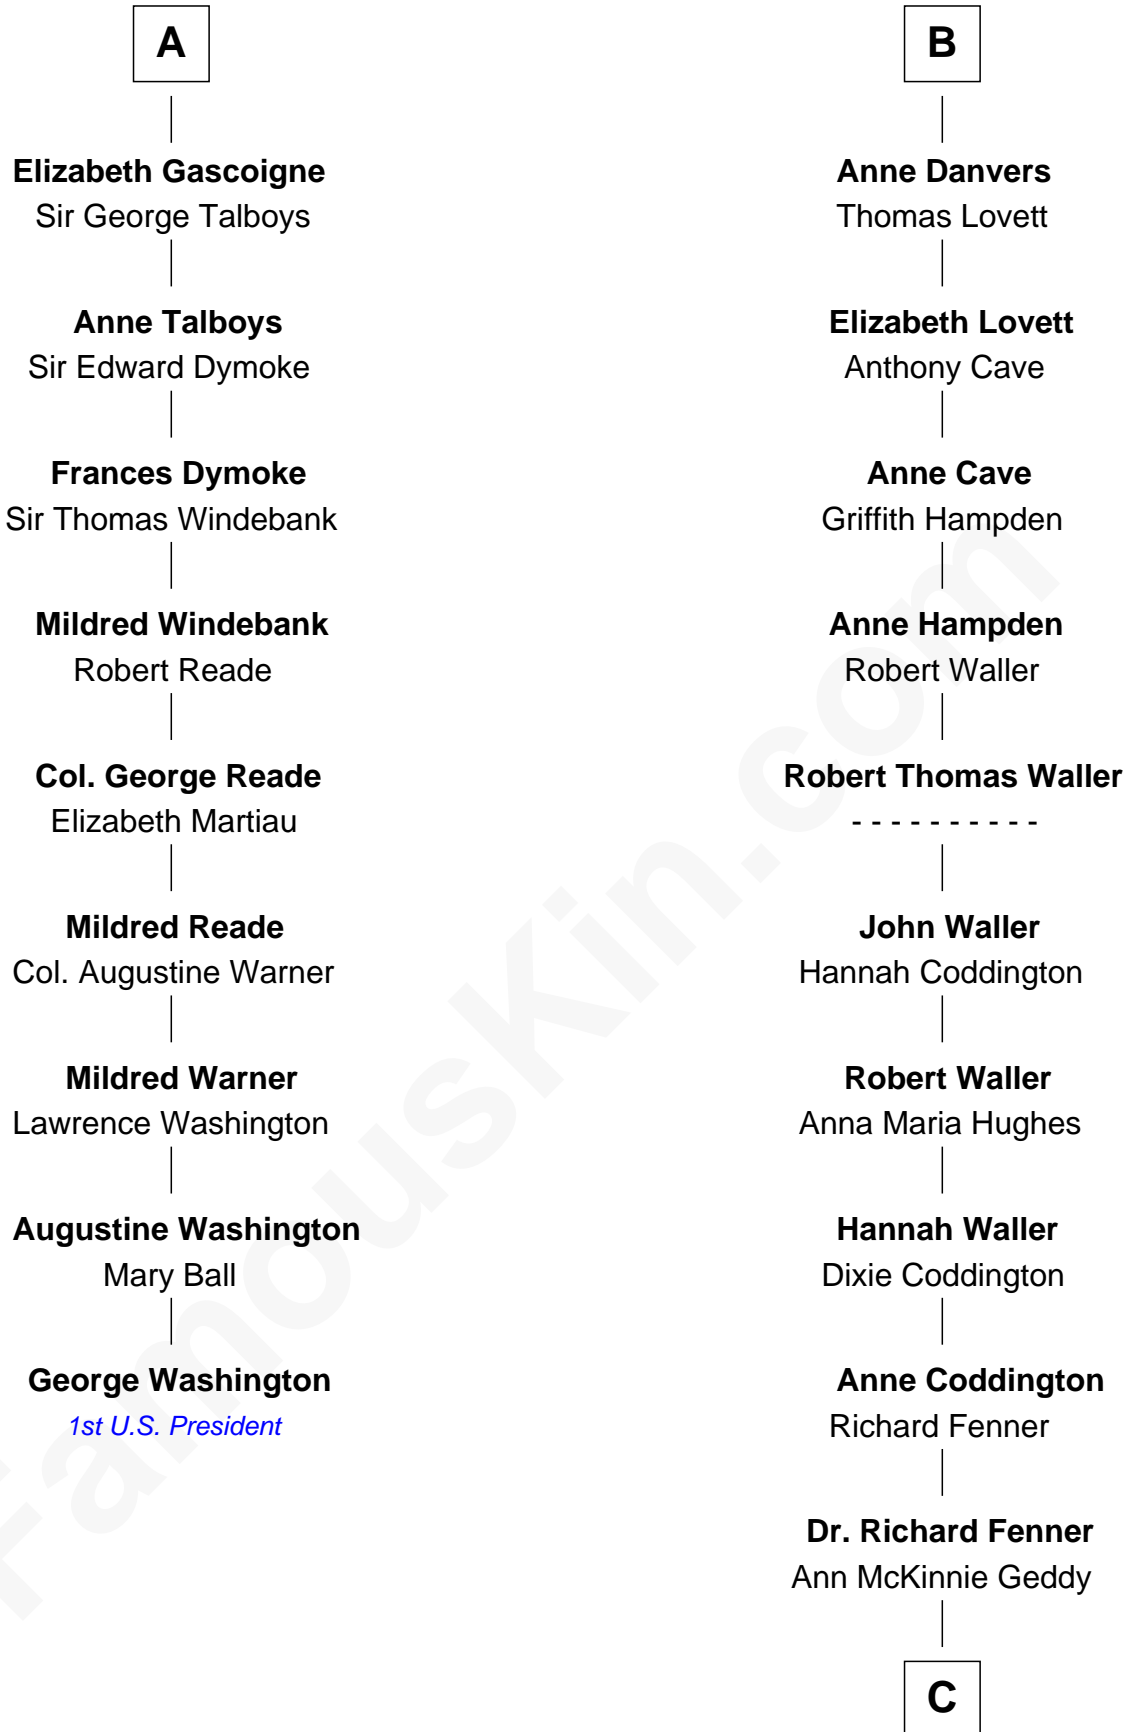

FamousKin.com
Relationship Chart of
George Washington
1st U.S. President

15th cousin 6 times removed of

John McCain
U.S. Senator from Arizona

Sir William de Montagu
 Elizabeth de Montfort

C

Eliza Geddy Fenner

James Vaulx

James Junius Vaulx

Margaret Garside

Katherine Davey Vaulx

Adm. John Sidney McCain

Adm. John Sidney McCain

Roberta Wright

John McCain

U.S. Senator from Arizona

FamousKin.com