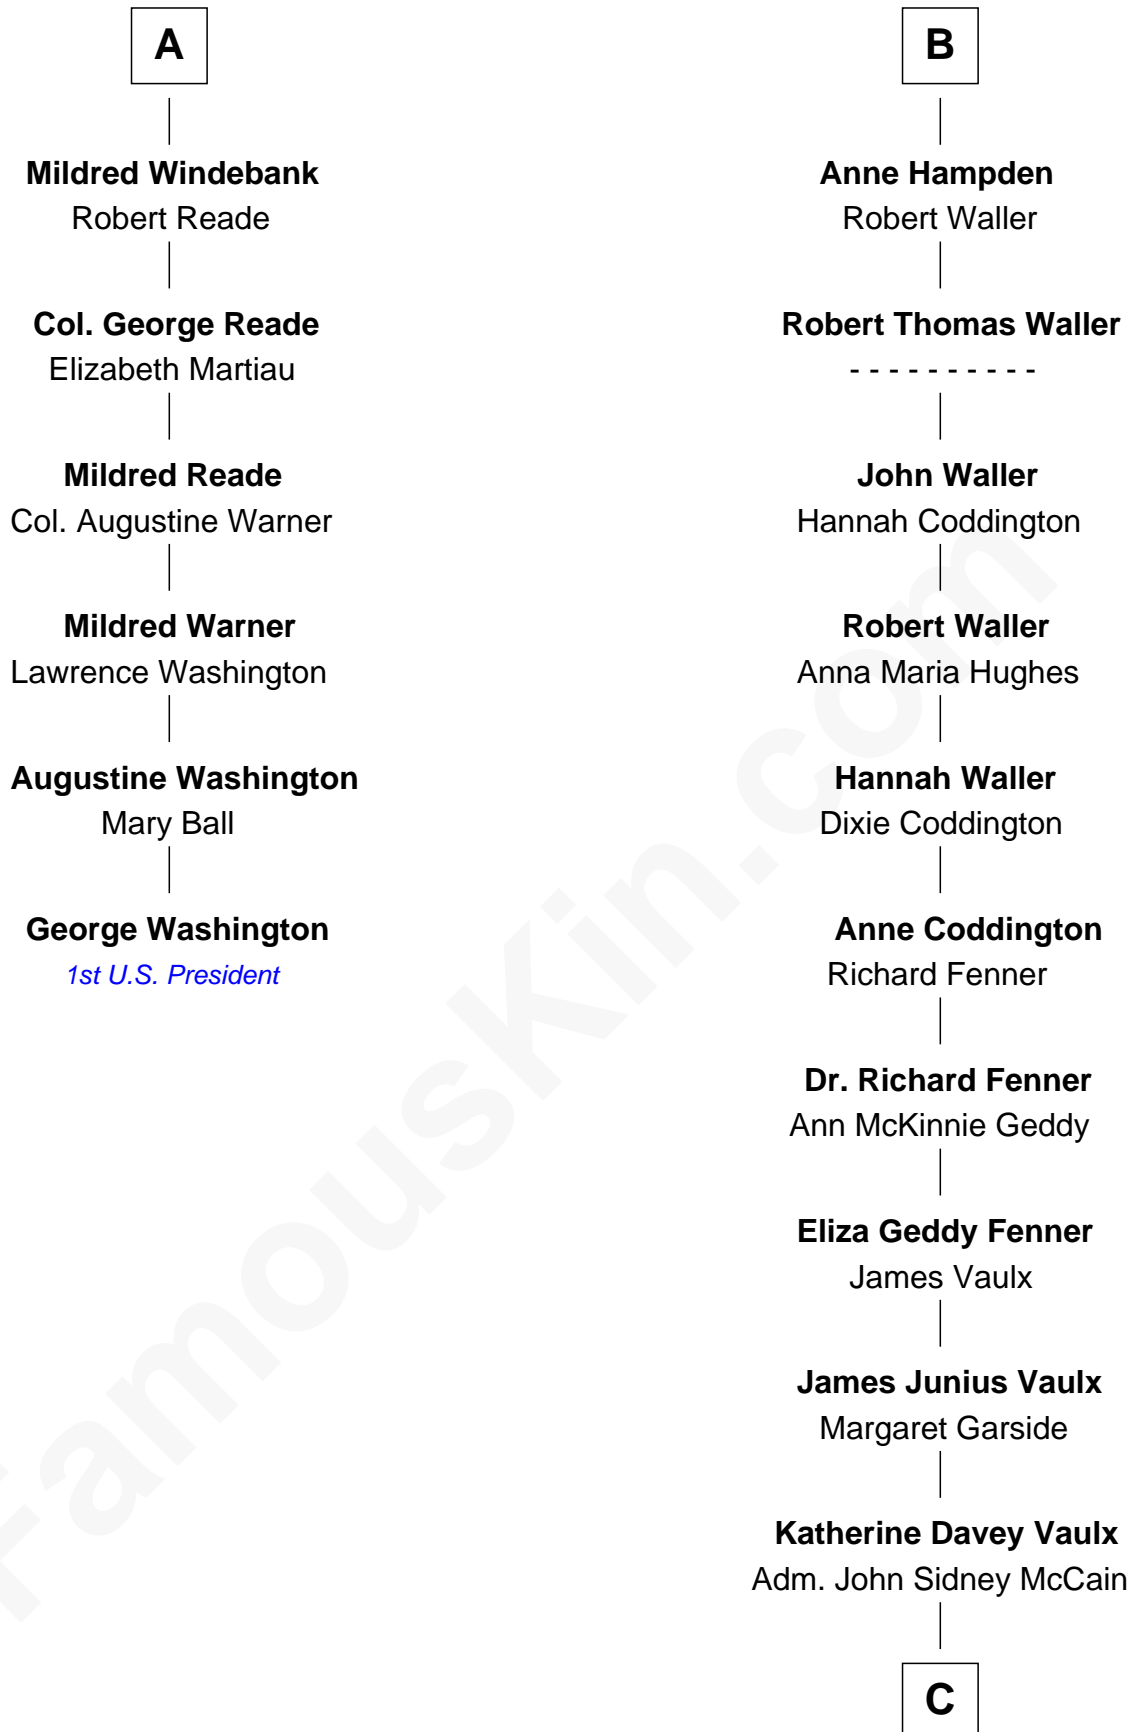

FamousKin.com
Relationship Chart of
George Washington
1st U.S. President

12th cousin 6 times removed of

John McCain
U.S. Senator from Arizona

John de Welles
Maud de Roos

C

Adm. John Sidney McCain

Roberta Wright

John McCain

U.S. Senator from Arizona

FamousKin.com