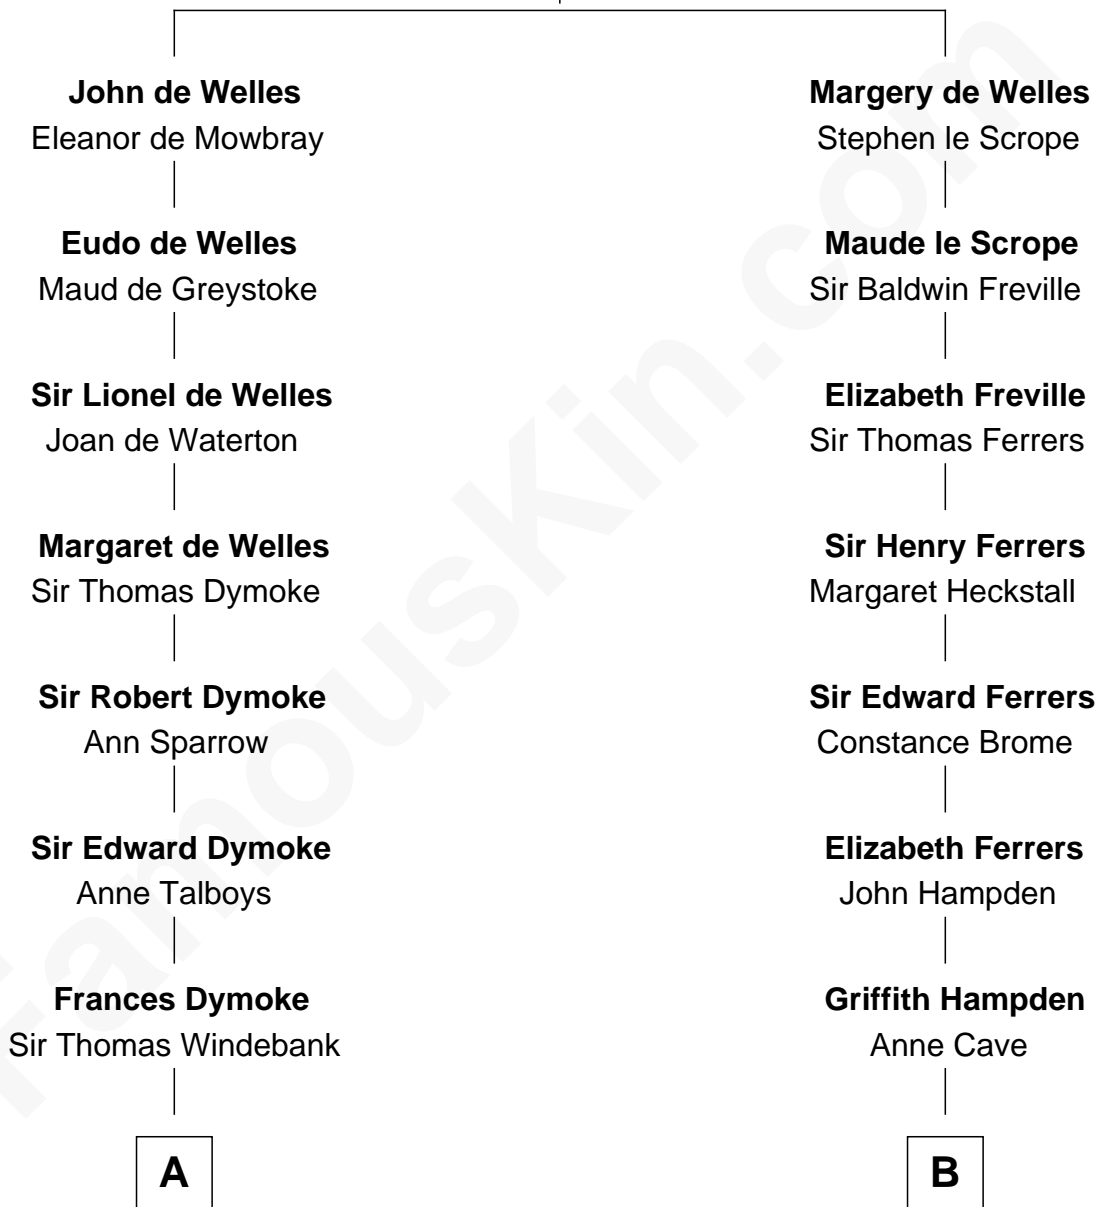

FamousKin.com
Relationship Chart of
George Washington
1st U.S. President

12th cousin 6 times removed of

John McCain
U.S. Senator from Arizona

John de Welles
Maud de Roos

C

Adm. John Sidney McCain

Roberta Wright

John McCain

U.S. Senator from Arizona

FamousKin.com