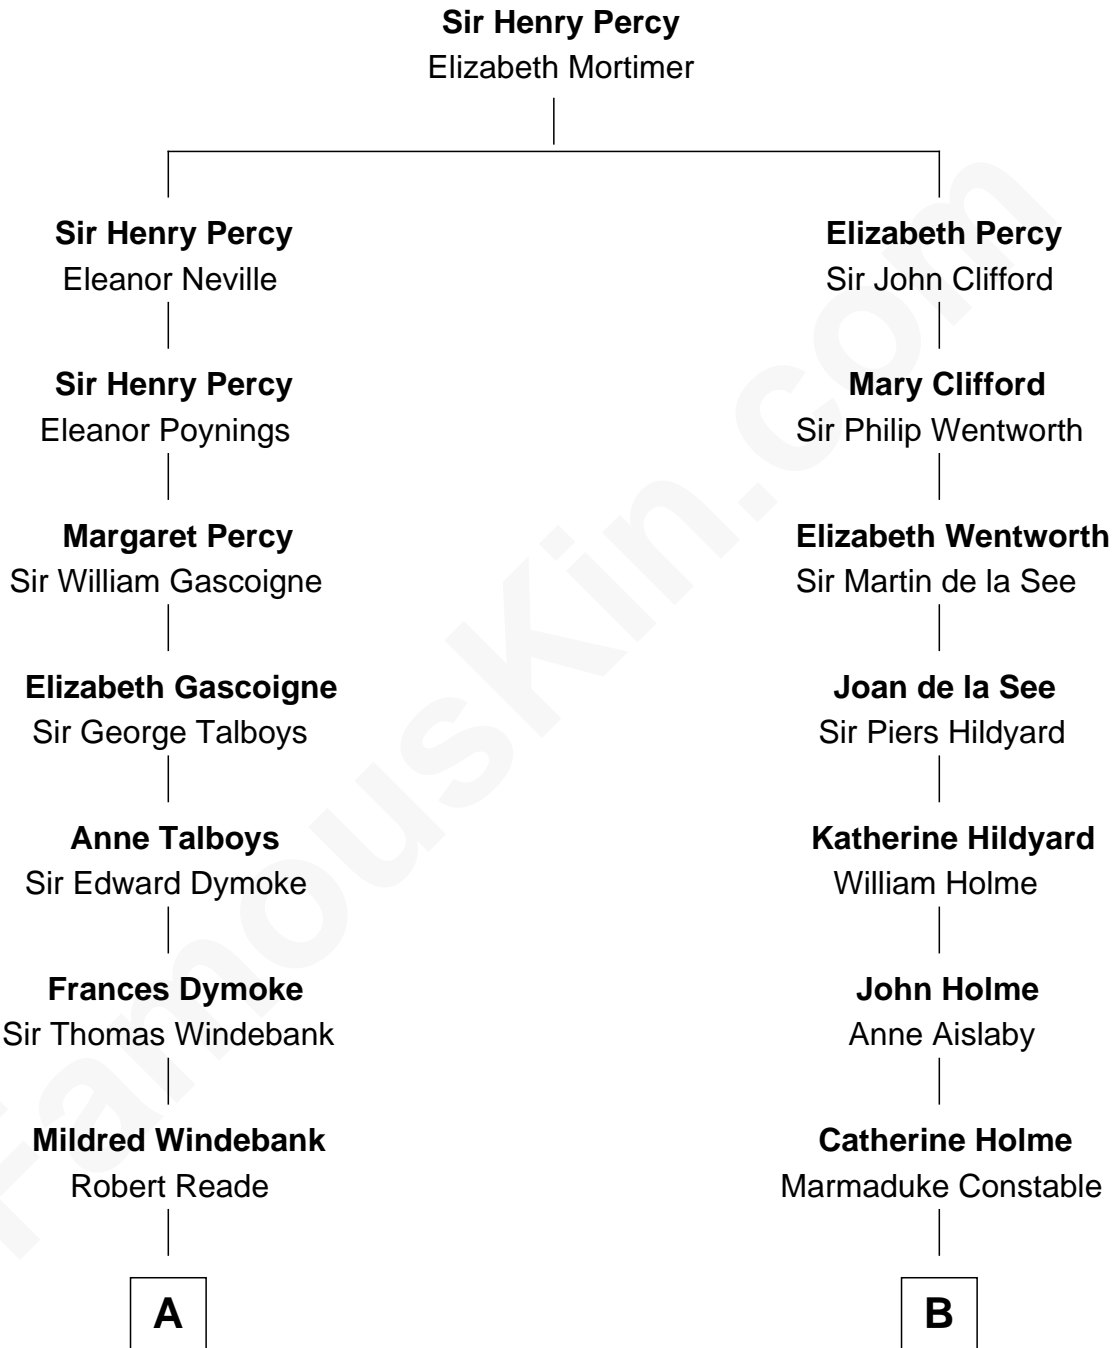

## Relationship Chart of

### George Washington

1st U.S. President

11th cousin 9 times removed of

**Illeana Douglas**

TV and Movie Actress

**C**

**Lena Priscilla Shackelford**  
Edouard Gregory Hesselberg

**Melvyn Edouard Hesselberg**  
Rosalind Hightower