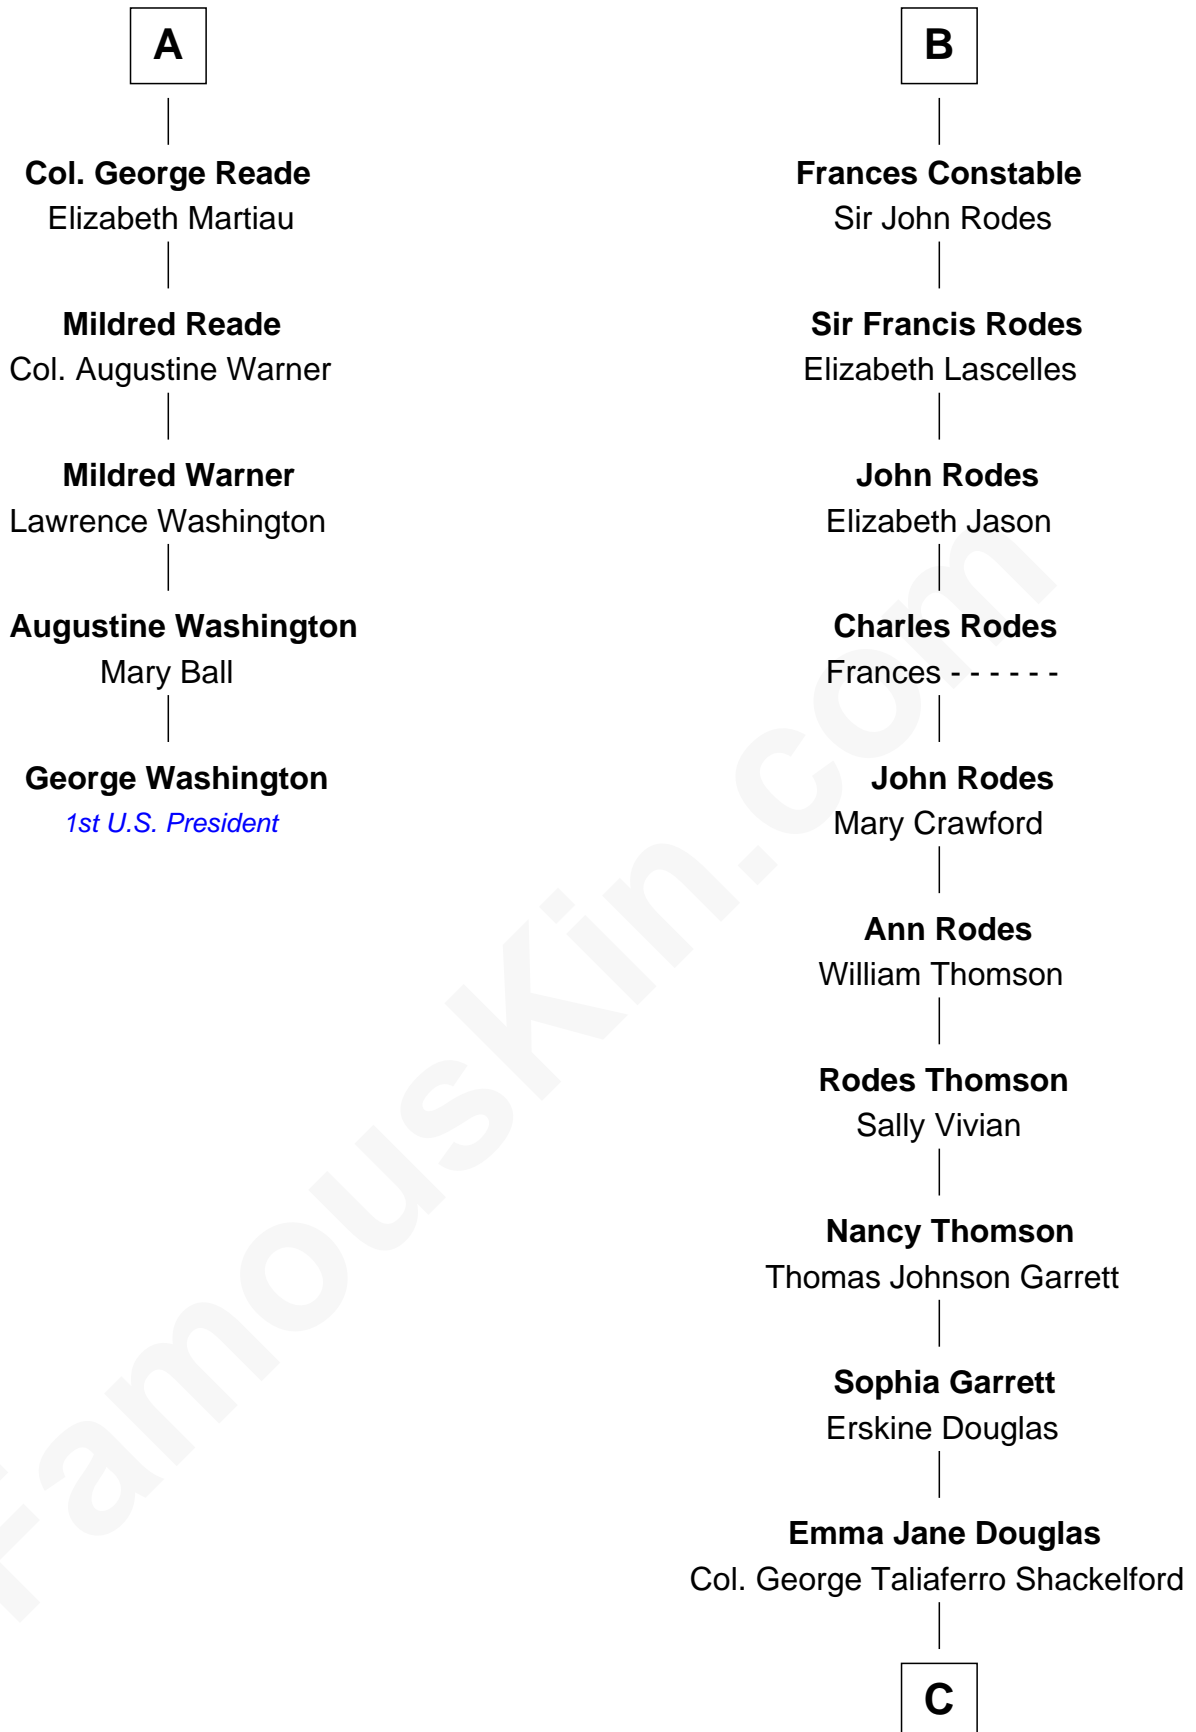

## Relationship Chart of

### George Washington

1st U.S. President

11th cousin 9 times removed of

**Illeana Douglas**

TV and Movie Actress

**C**

**Lena Priscilla Shackelford**  
Edouard Gregory Hesselberg

**Melvyn Edouard Hesselberg**  
Rosalind Hightower

**Gregory Hesselberg**  
Joan Georgescu

**Illeana Douglas**  
*TV and Movie Actress*