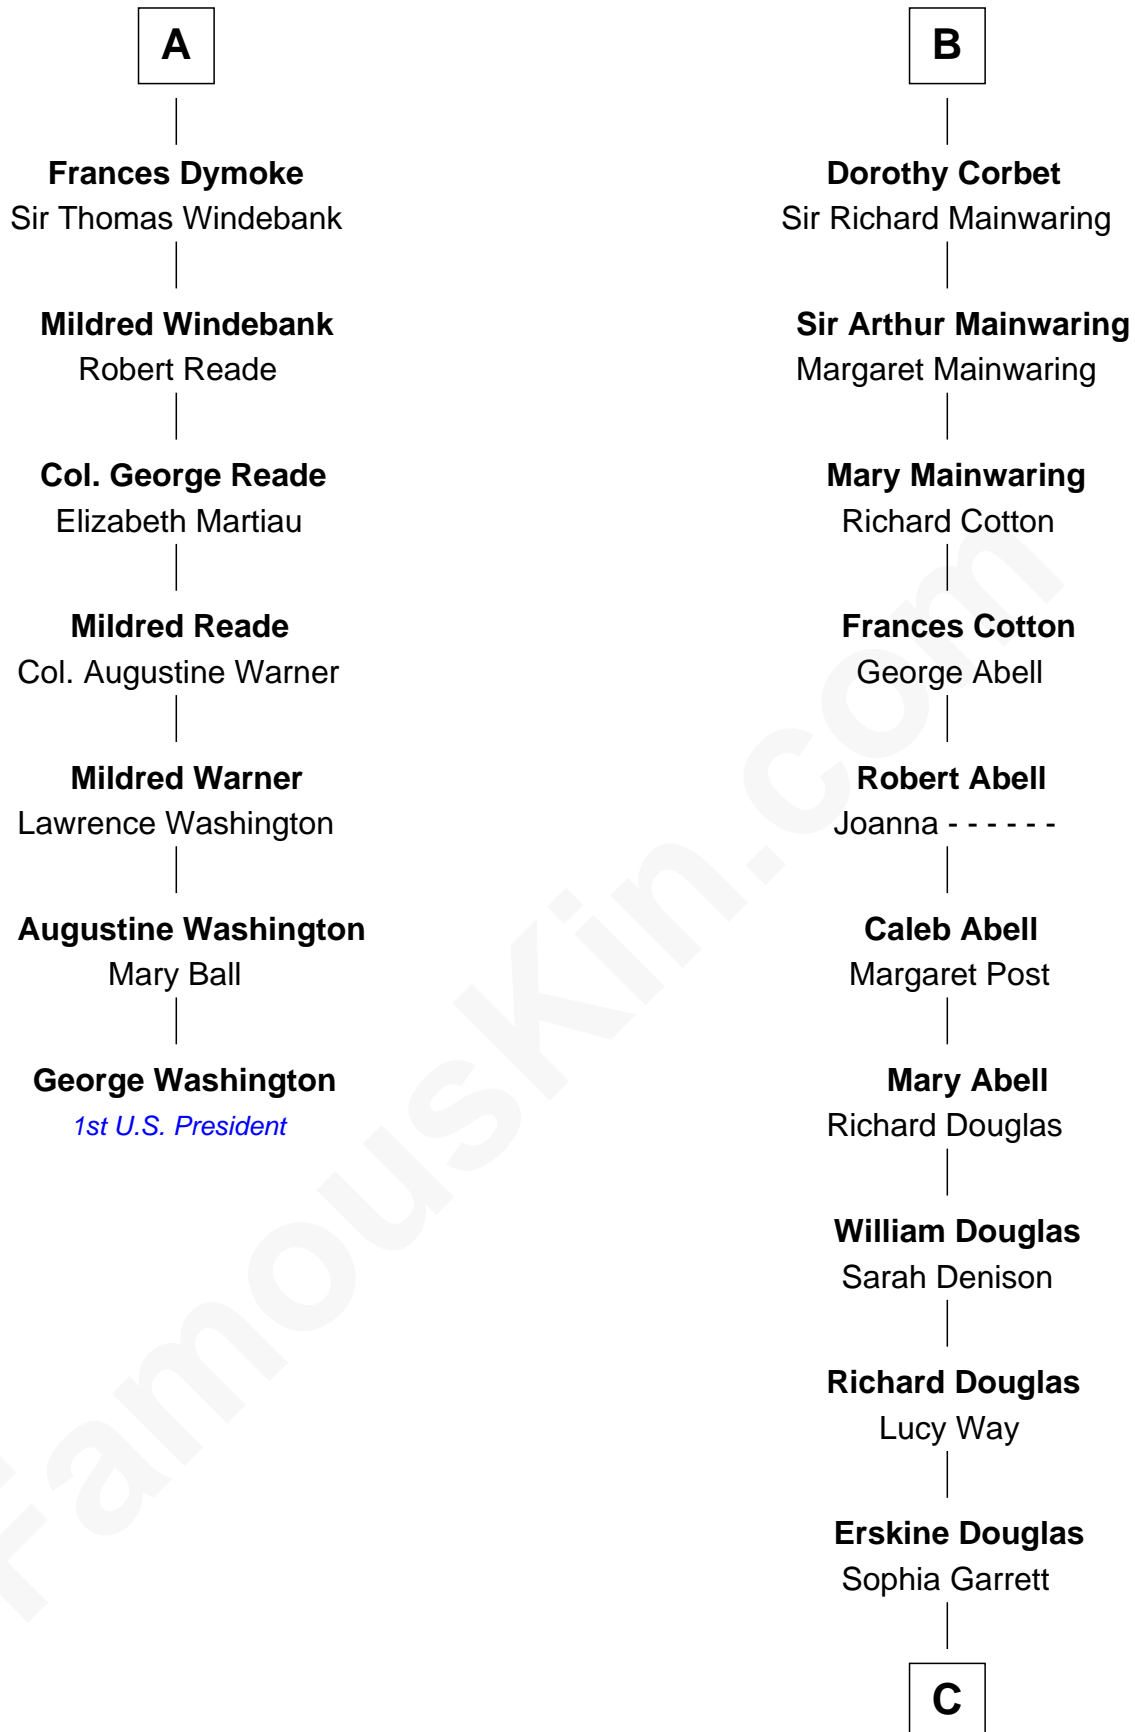

FamousKin.com

Relationship Chart of

George Washington

1st U.S. President

13th cousin 8 times removed of

Illeana Douglas

TV and Movie Actress

Ralph de Stafford

Elizabeth de Stafford

John de Ferrers

Robert de Ferrers

Margaret Despencer

Sir Edmund Ferrers

Ellen Roche

Sir William Ferrers

Elizabeth Belknap

Anne Ferrers

Sir Walter Devereux

Elizabeth Devereux

Sir Richard Corbet

Sir Robert Corbet

Elizabeth Vernon

B

C

Emma Jane Douglas

Col. George Taliaferro Shackelford

Lena Priscilla Shackelford

Edouard Gregory Hesselberg

Melvyn Edouard Hesselberg

Rosalind Hightower

Gregory Hesselberg

Joan Georgescu