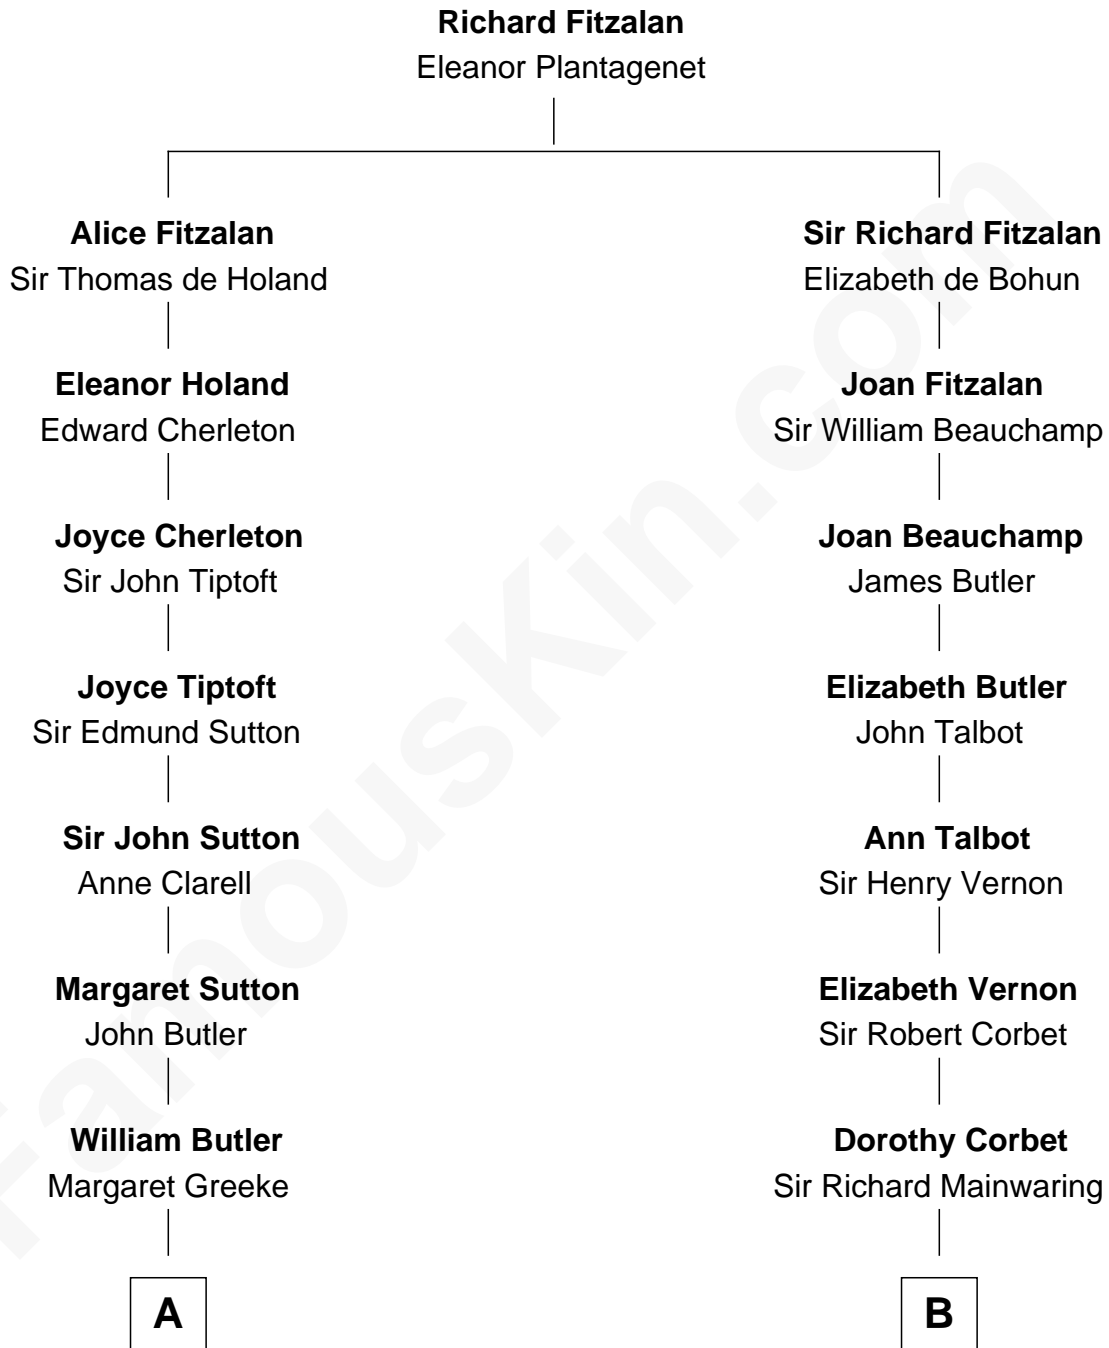

## Relationship Chart of

### George Washington

1st U.S. President

12th cousin 8 times removed of

**Illeana Douglas**  
TV and Movie Actress

**C**

**Lena Priscilla Shackelford**  
Edouard Gregory Hesselberg

**Melvyn Edouard Hesselberg**  
Rosalind Hightower