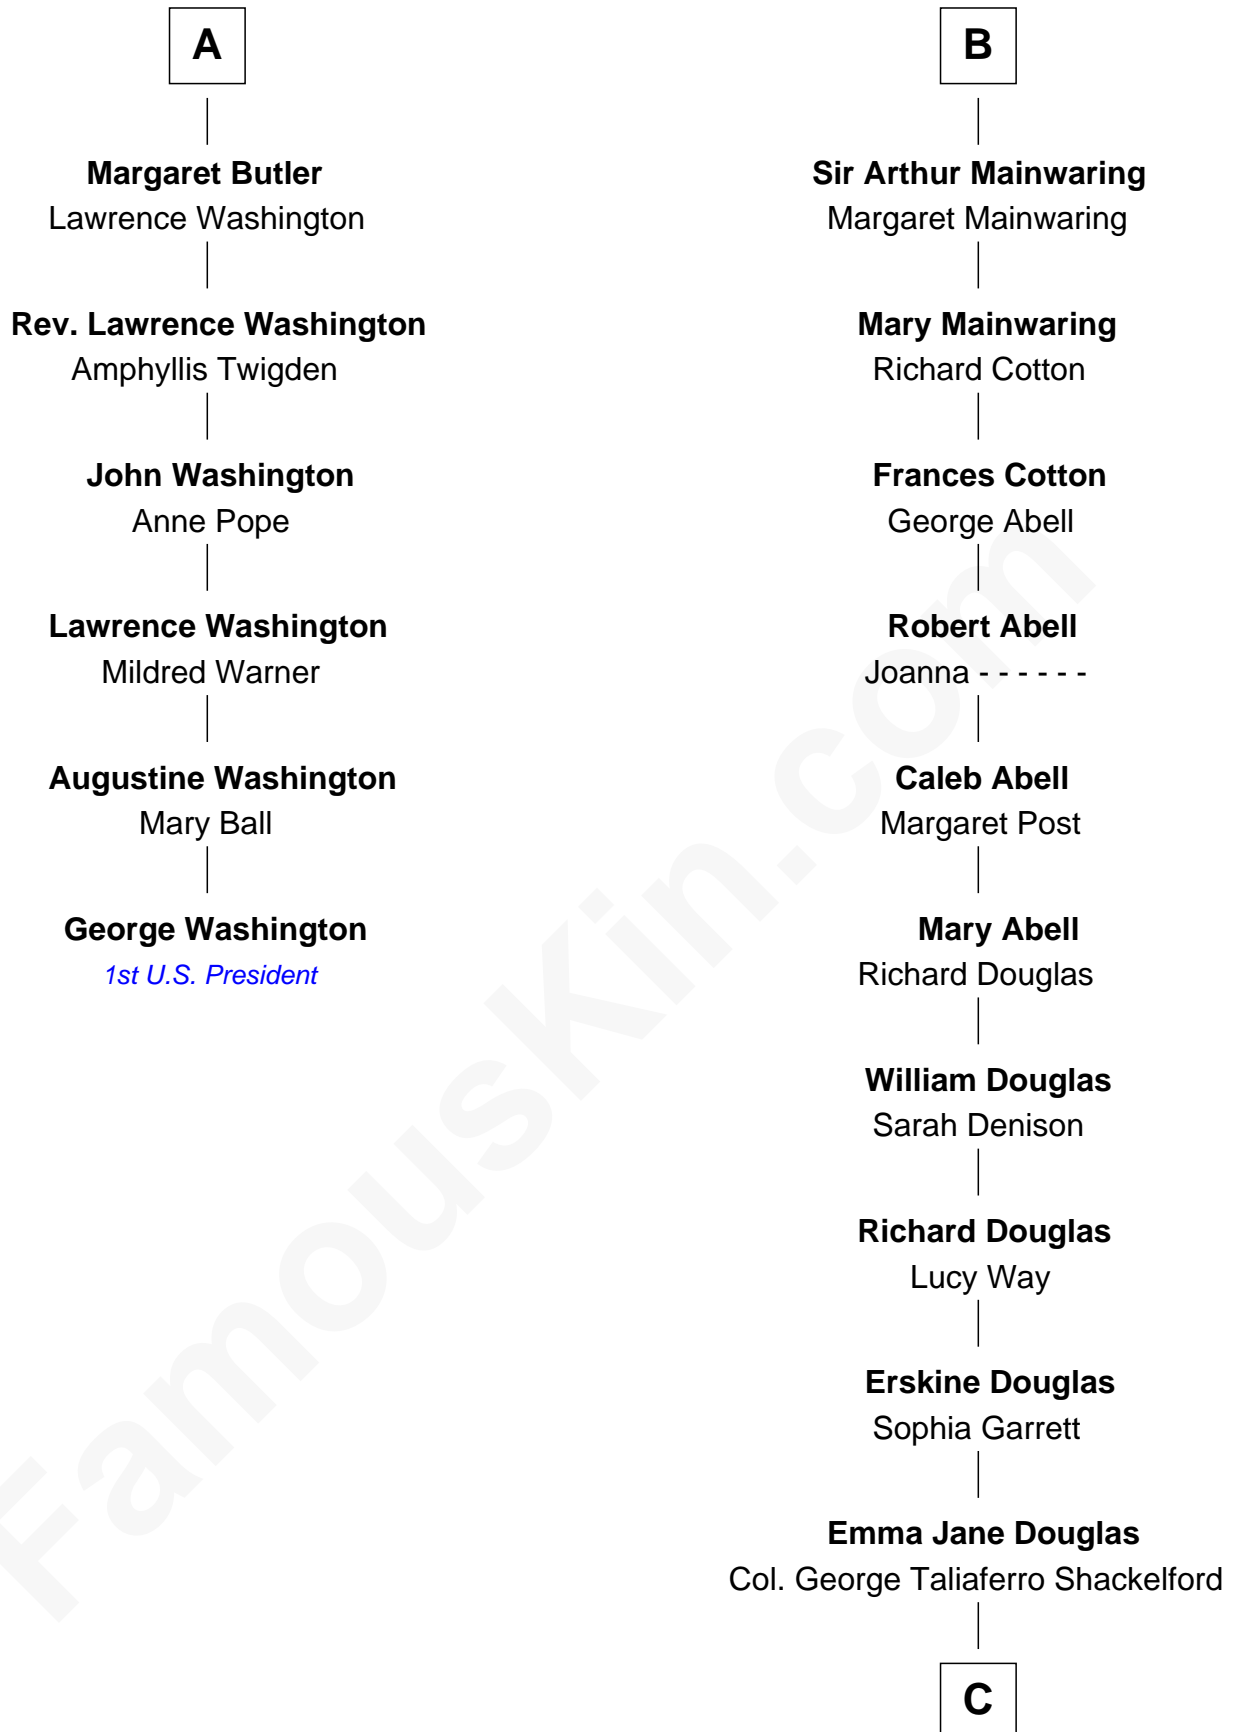

## Relationship Chart of

### George Washington

1st U.S. President

12th cousin 8 times removed of

**Illeana Douglas**  
TV and Movie Actress

**C**

**Lena Priscilla Shackelford**  
Edouard Gregory Hesselberg

**Melvyn Edouard Hesselberg**  
Rosalind Hightower

**Gregory Hesselberg**  
Joan Georgescu

**Illeana Douglas**  
*TV and Movie Actress*