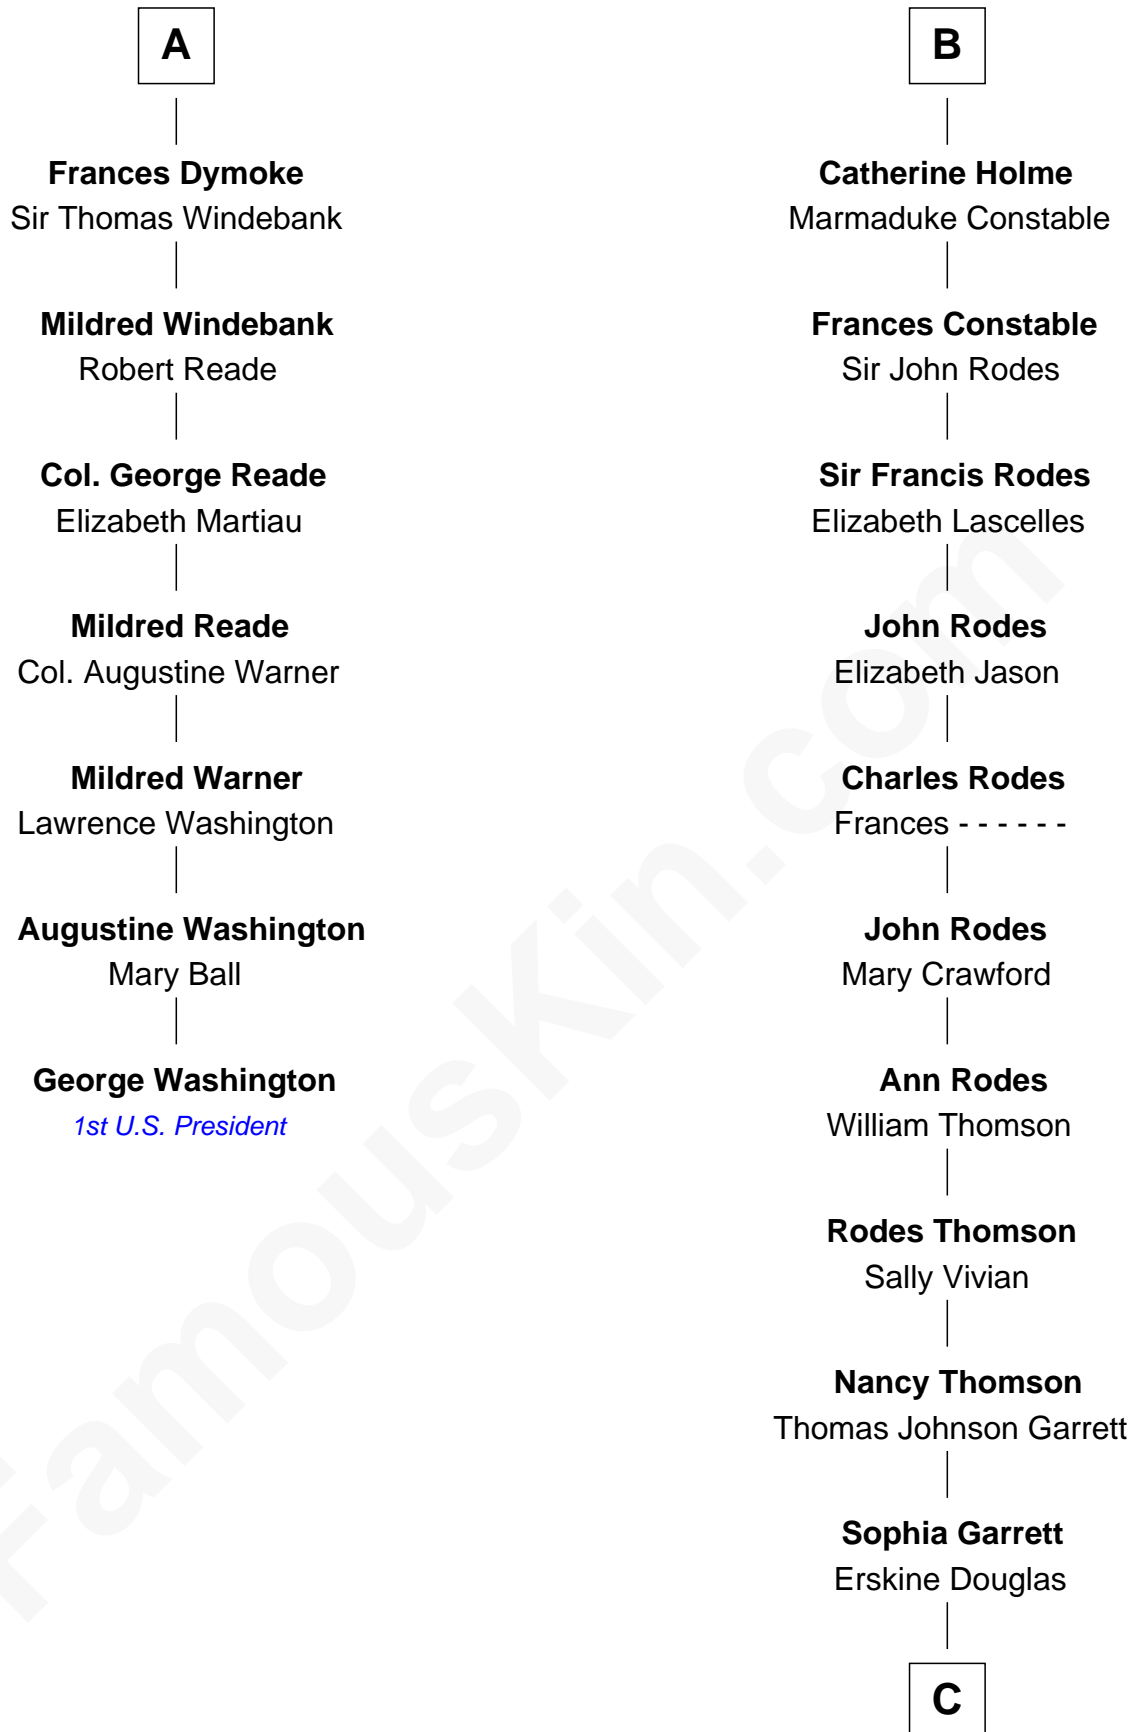

FamousKin.com
Relationship Chart of
George Washington
1st U.S. President

13th cousin 8 times removed of

Illeana Douglas
TV and Movie Actress

Sir Hugh de Stafford
 Philippa de Beauchamp

Margaret de Stafford

Margaret Percy

Elizabeth Gascoigne

Sir George Talboys

Anne Talboys

Sir Edward Dymoke

A

Katherine de Stafford

Michael de la Pole

Isabel de la Pole

Thomas Morley

Anne Morley

Sir John Hastings

Elizabeth Hastings

Sir Robert Hildyard

Sir Piers Hildyard

Joan de la See

Katherine Hildyard

William Holme

John Holme

Anne Aislaby

B

C

Emma Jane Douglas

Col. George Taliaferro Shackelford