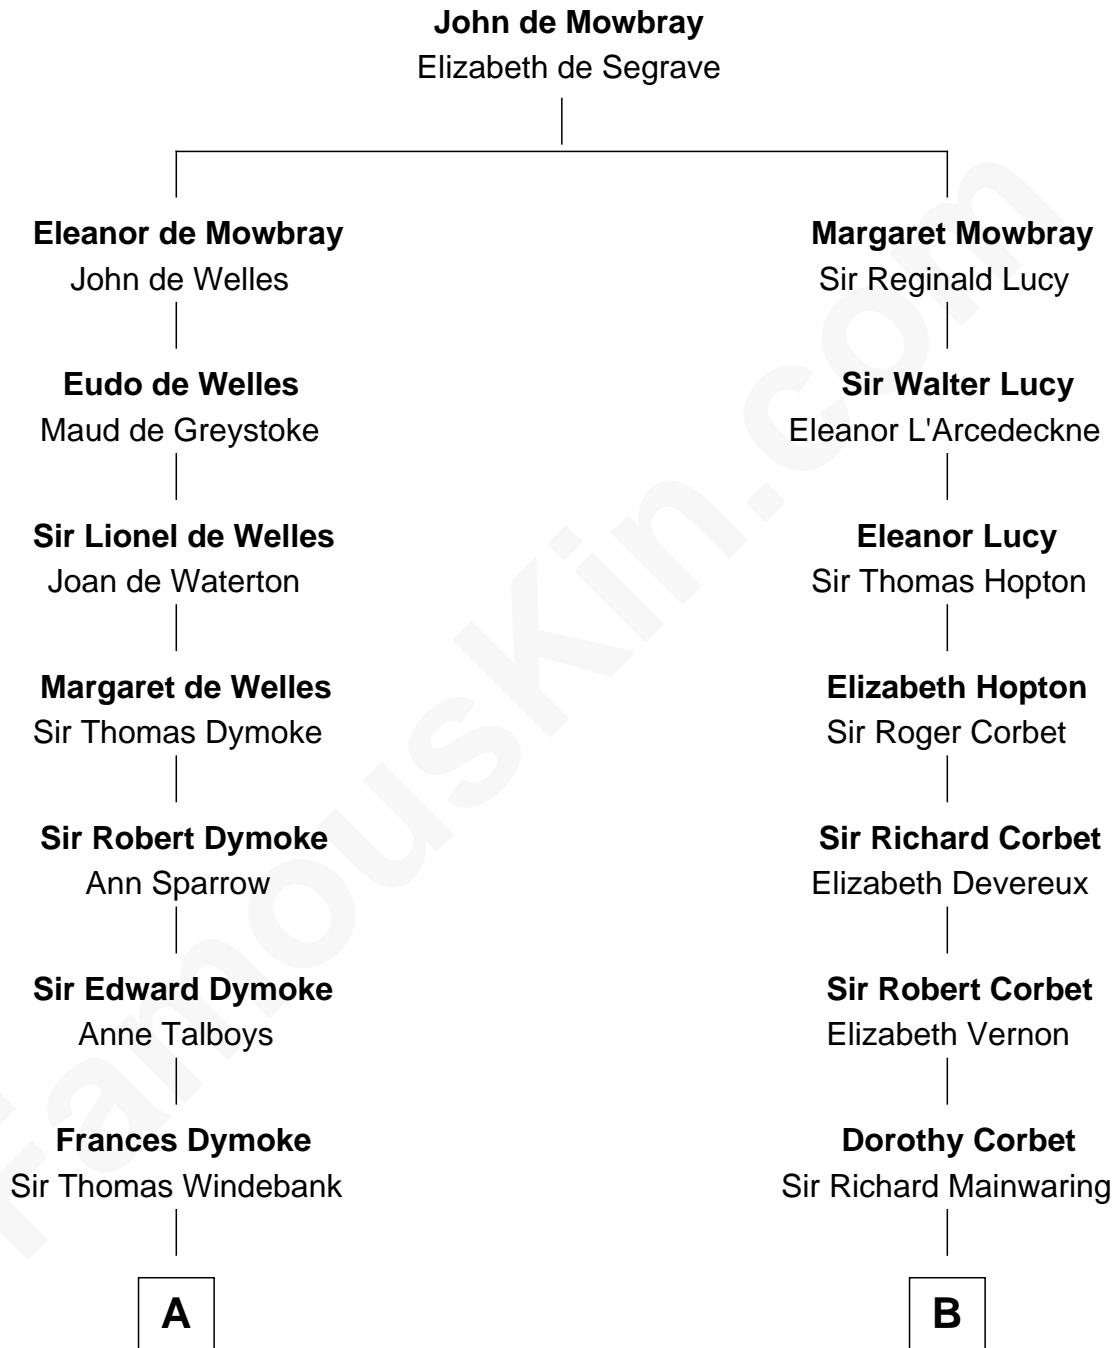

FamousKin.com

Relationship Chart of

George Washington

1st U.S. President

12th cousin 8 times removed of

Illeana Douglas
TV and Movie Actress

C

Lena Priscilla Shackelford
Edouard Gregory Hesselberg

Melvyn Edouard Hesselberg
Rosalind Hightower

Gregory Hesselberg
Joan Georgescu

Illeana Douglas
TV and Movie Actress