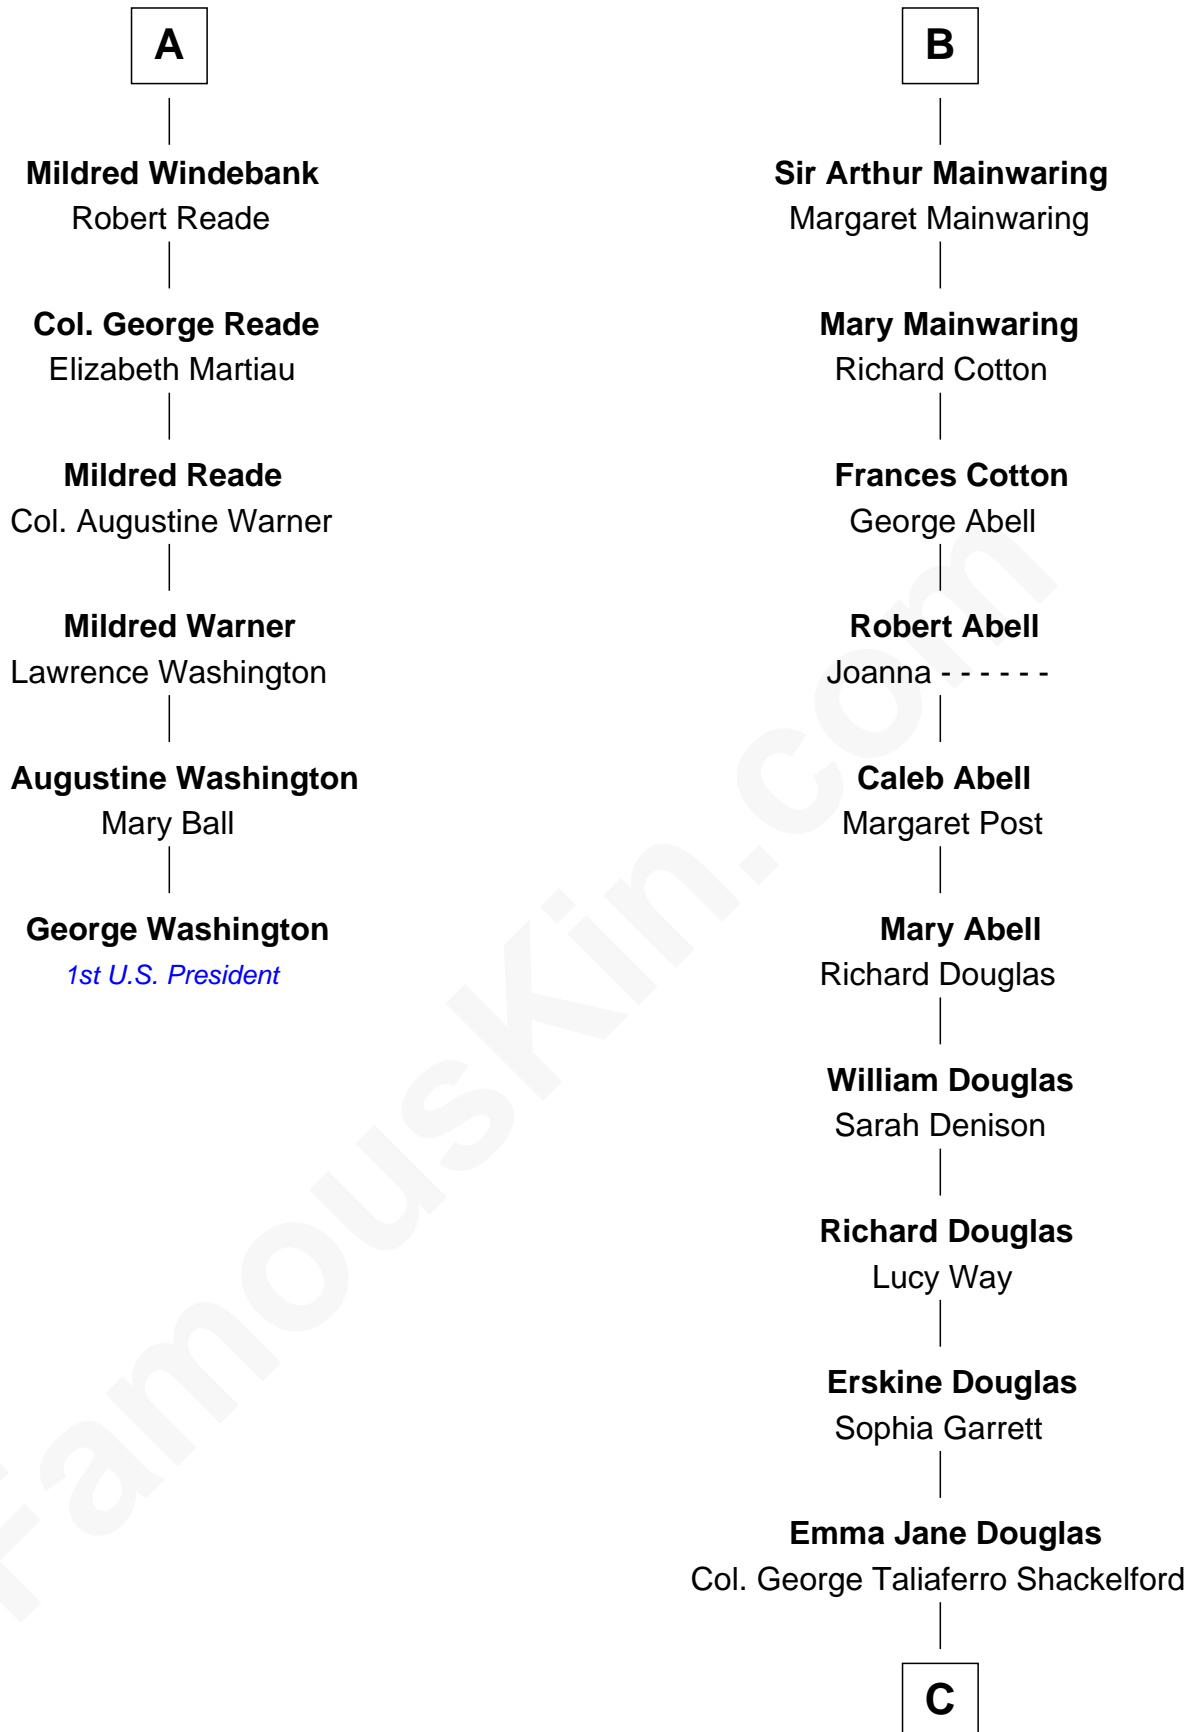

FamousKin.com

Relationship Chart of

George Washington

1st U.S. President

12th cousin 8 times removed of

Illeana Douglas
TV and Movie Actress

C

Lena Priscilla Shackelford
Edouard Gregory Hesselberg

Melvyn Edouard Hesselberg
Rosalind Hightower

Gregory Hesselberg
Joan Georgescu

Illeana Douglas
TV and Movie Actress