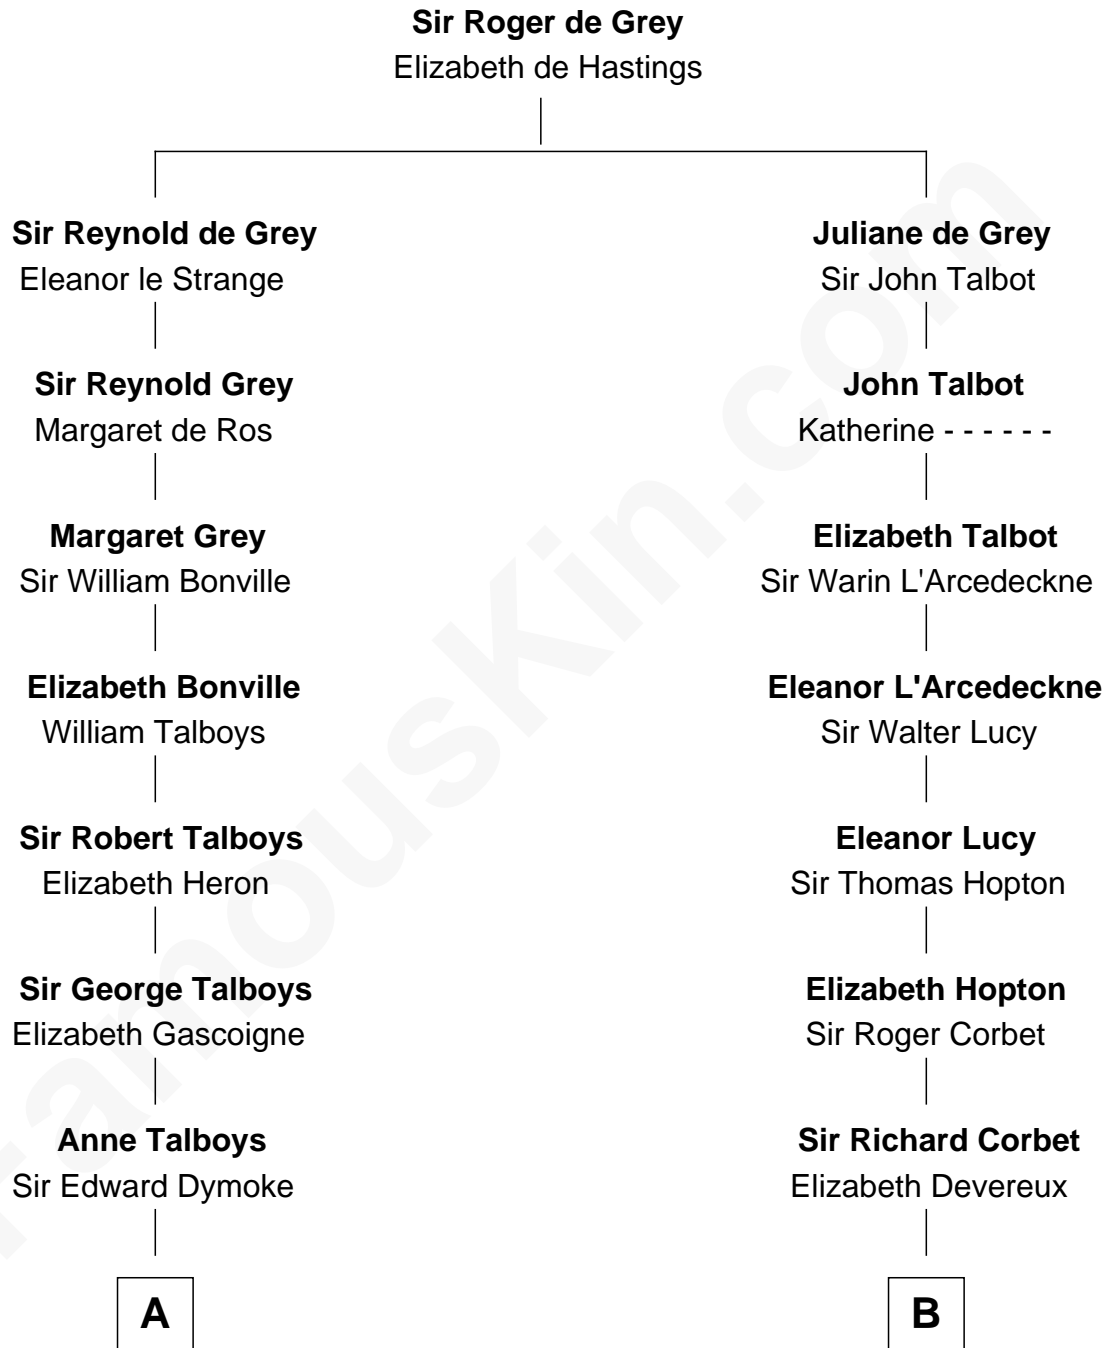

FamousKin.com
Relationship Chart of
George Washington
1st U.S. President

13th cousin 7 times removed of
Melvyn Douglas
Movie Actor

C

Erskine Douglas

Sophia Garrett

Emma Jane Douglas

Col. George Taliaferro Shackelford

Lena Priscilla Shackelford

Edouard Gregory Hesselberg

Melvyn Douglas

Movie Actor

FamousKin.com