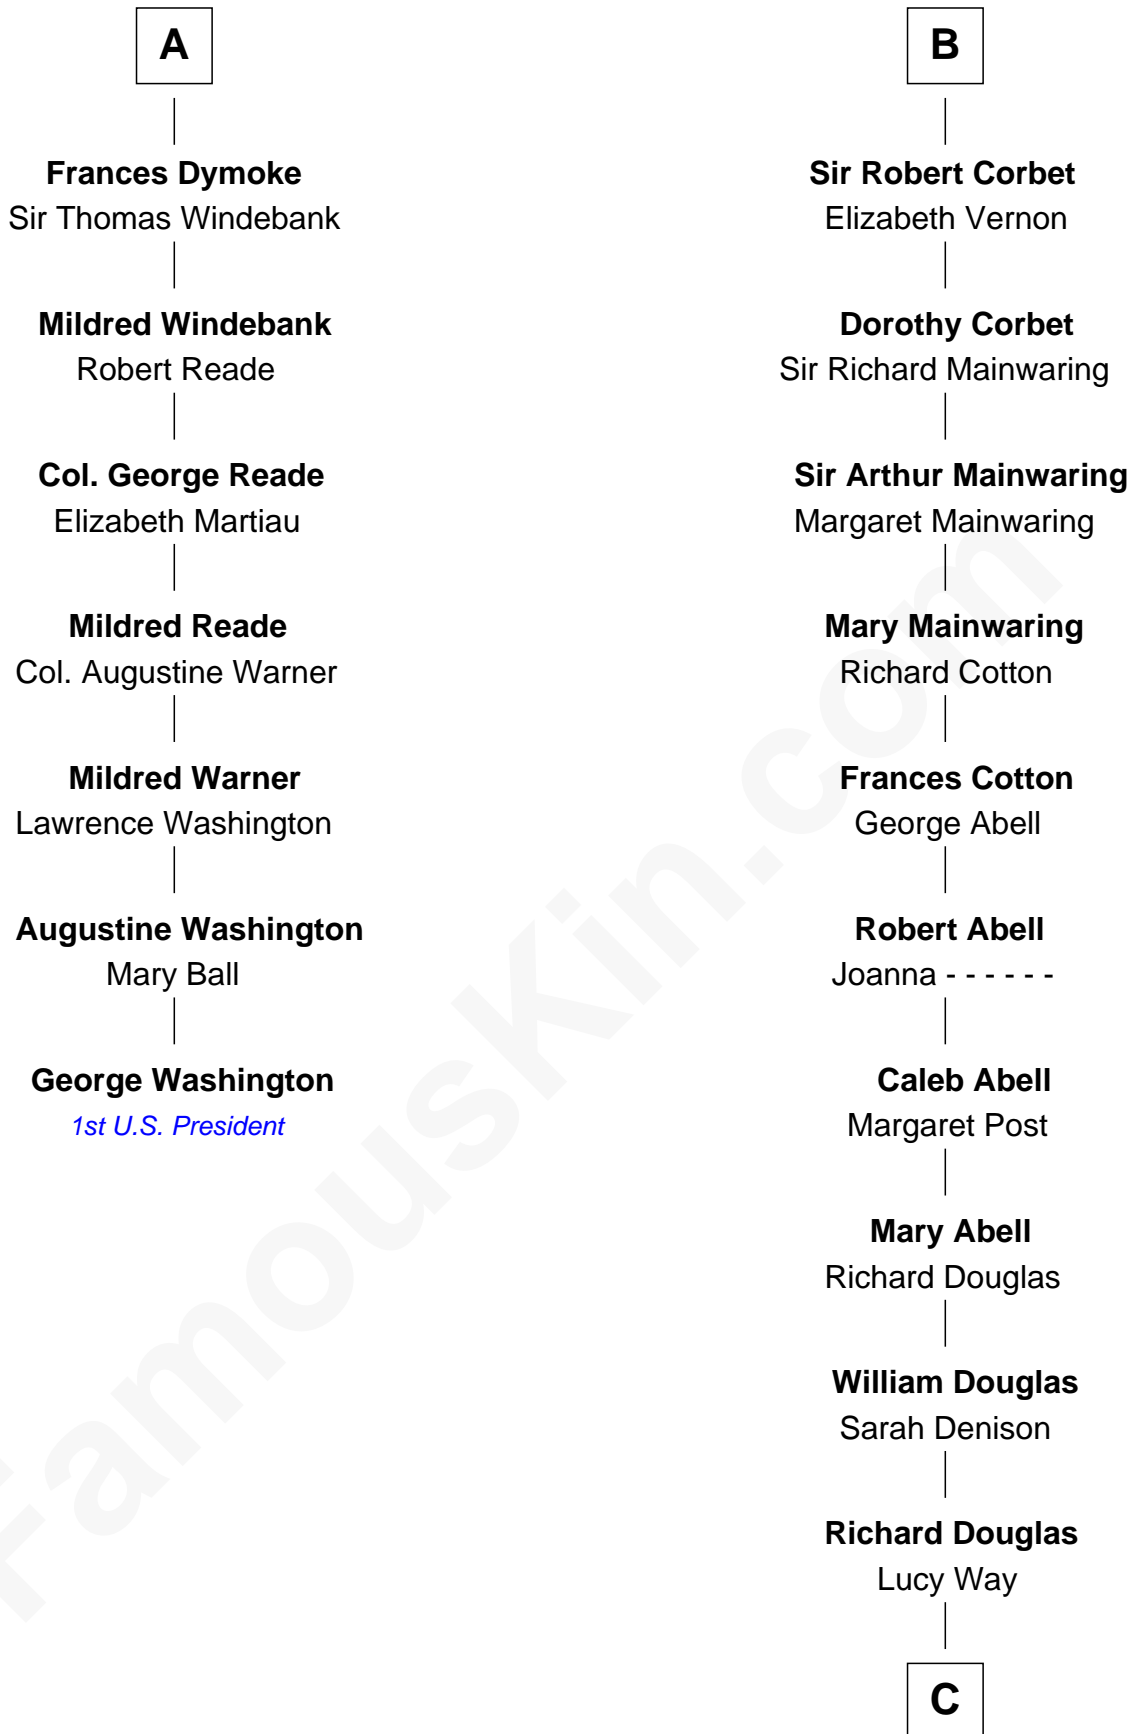

FamousKin.com
Relationship Chart of
George Washington
1st U.S. President

13th cousin 7 times removed of
Melvyn Douglas
Movie Actor

C

Erskine Douglas

Sophia Garrett

Emma Jane Douglas

Col. George Taliaferro Shackelford

Lena Priscilla Shackelford

Edouard Gregory Hesselberg

Melvyn Douglas

Movie Actor

FamousKin.com