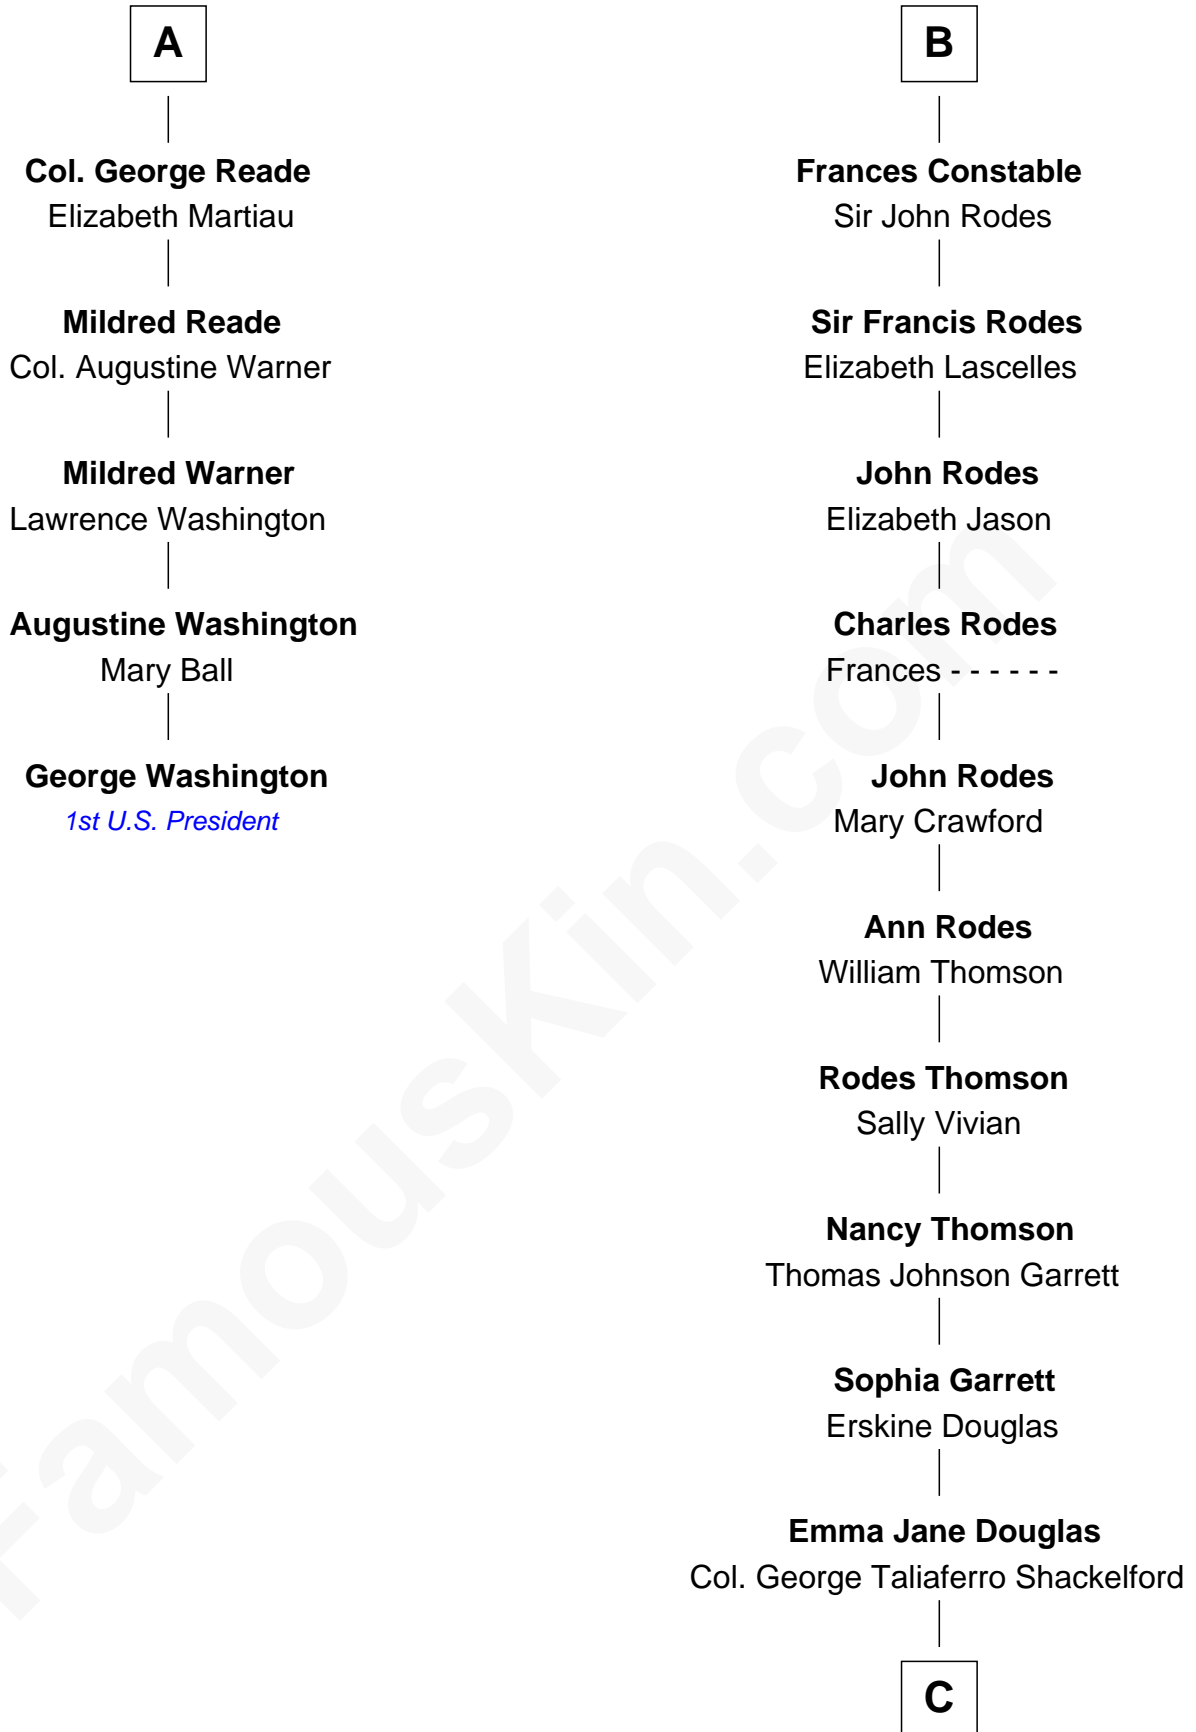

**FamousKin.com**  
**Relationship Chart of**  
**George Washington**  
*1st U.S. President*

**11th cousin 7 times removed of**  
**Melvyn Douglas**  
*Movie Actor*

C

Lena Priscilla Shackelford  
Edouard Gregory Hesselberg