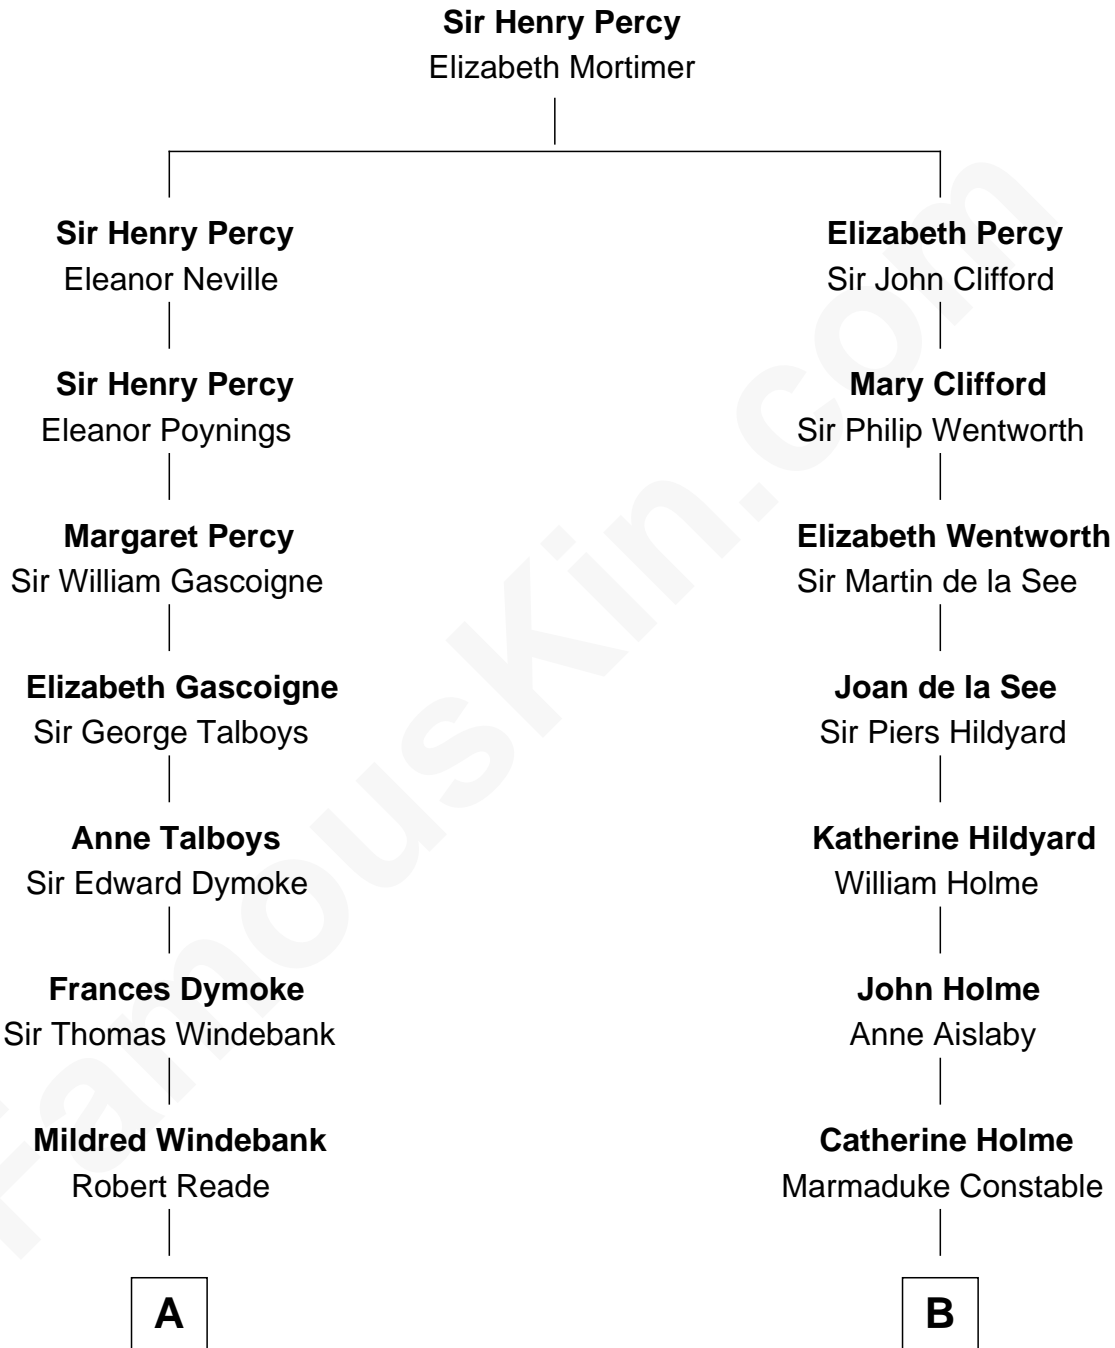

**FamousKin.com**  
**Relationship Chart of**  
**George Washington**  
*1st U.S. President*

**11th cousin 7 times removed of**  
**Melvyn Douglas**  
*Movie Actor*

C

Lena Priscilla Shackelford  
Edouard Gregory Hesselberg