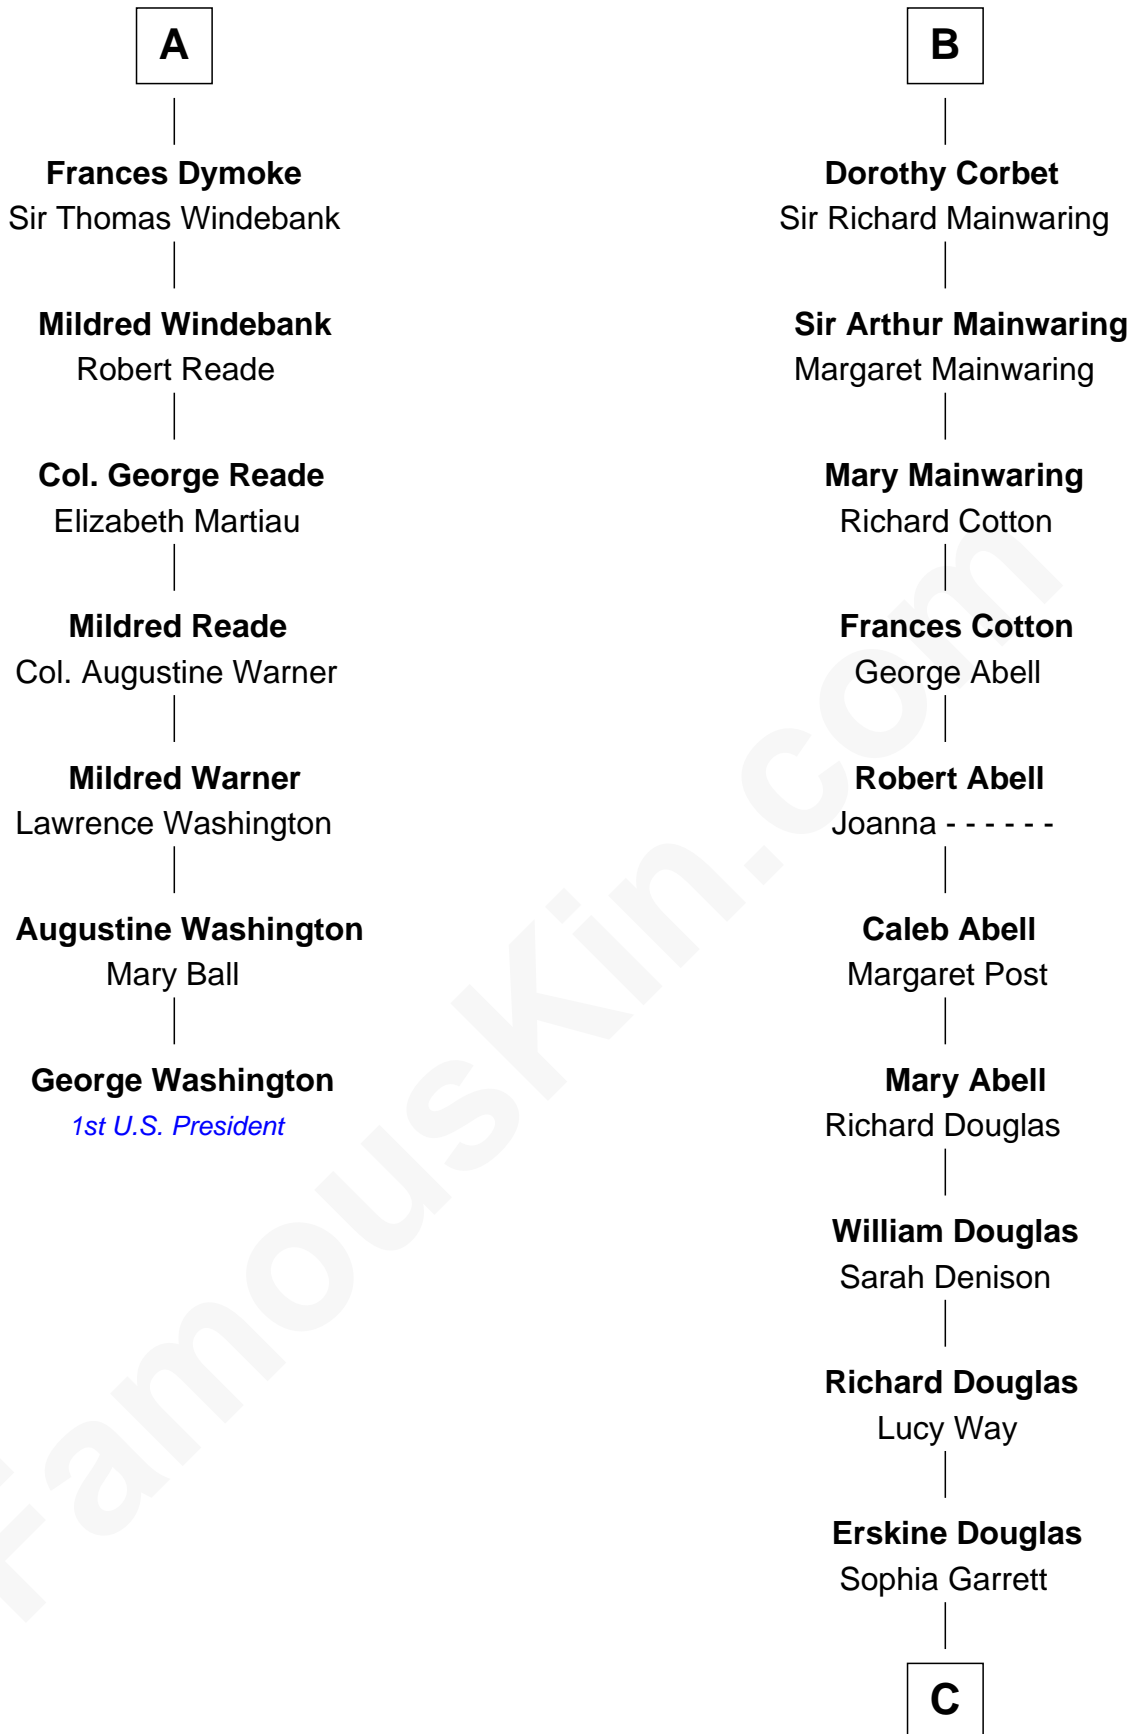

FamousKin.com
Relationship Chart of
George Washington
1st U.S. President

13th cousin 6 times removed of

Melvyn Douglas
Movie Actor

C

Emma Jane Douglas

Col. George Taliaferro Shackelford

Lena Priscilla Shackelford

Edouard Gregory Hesselberg

Melvyn Douglas

Movie Actor

FamousKin.com