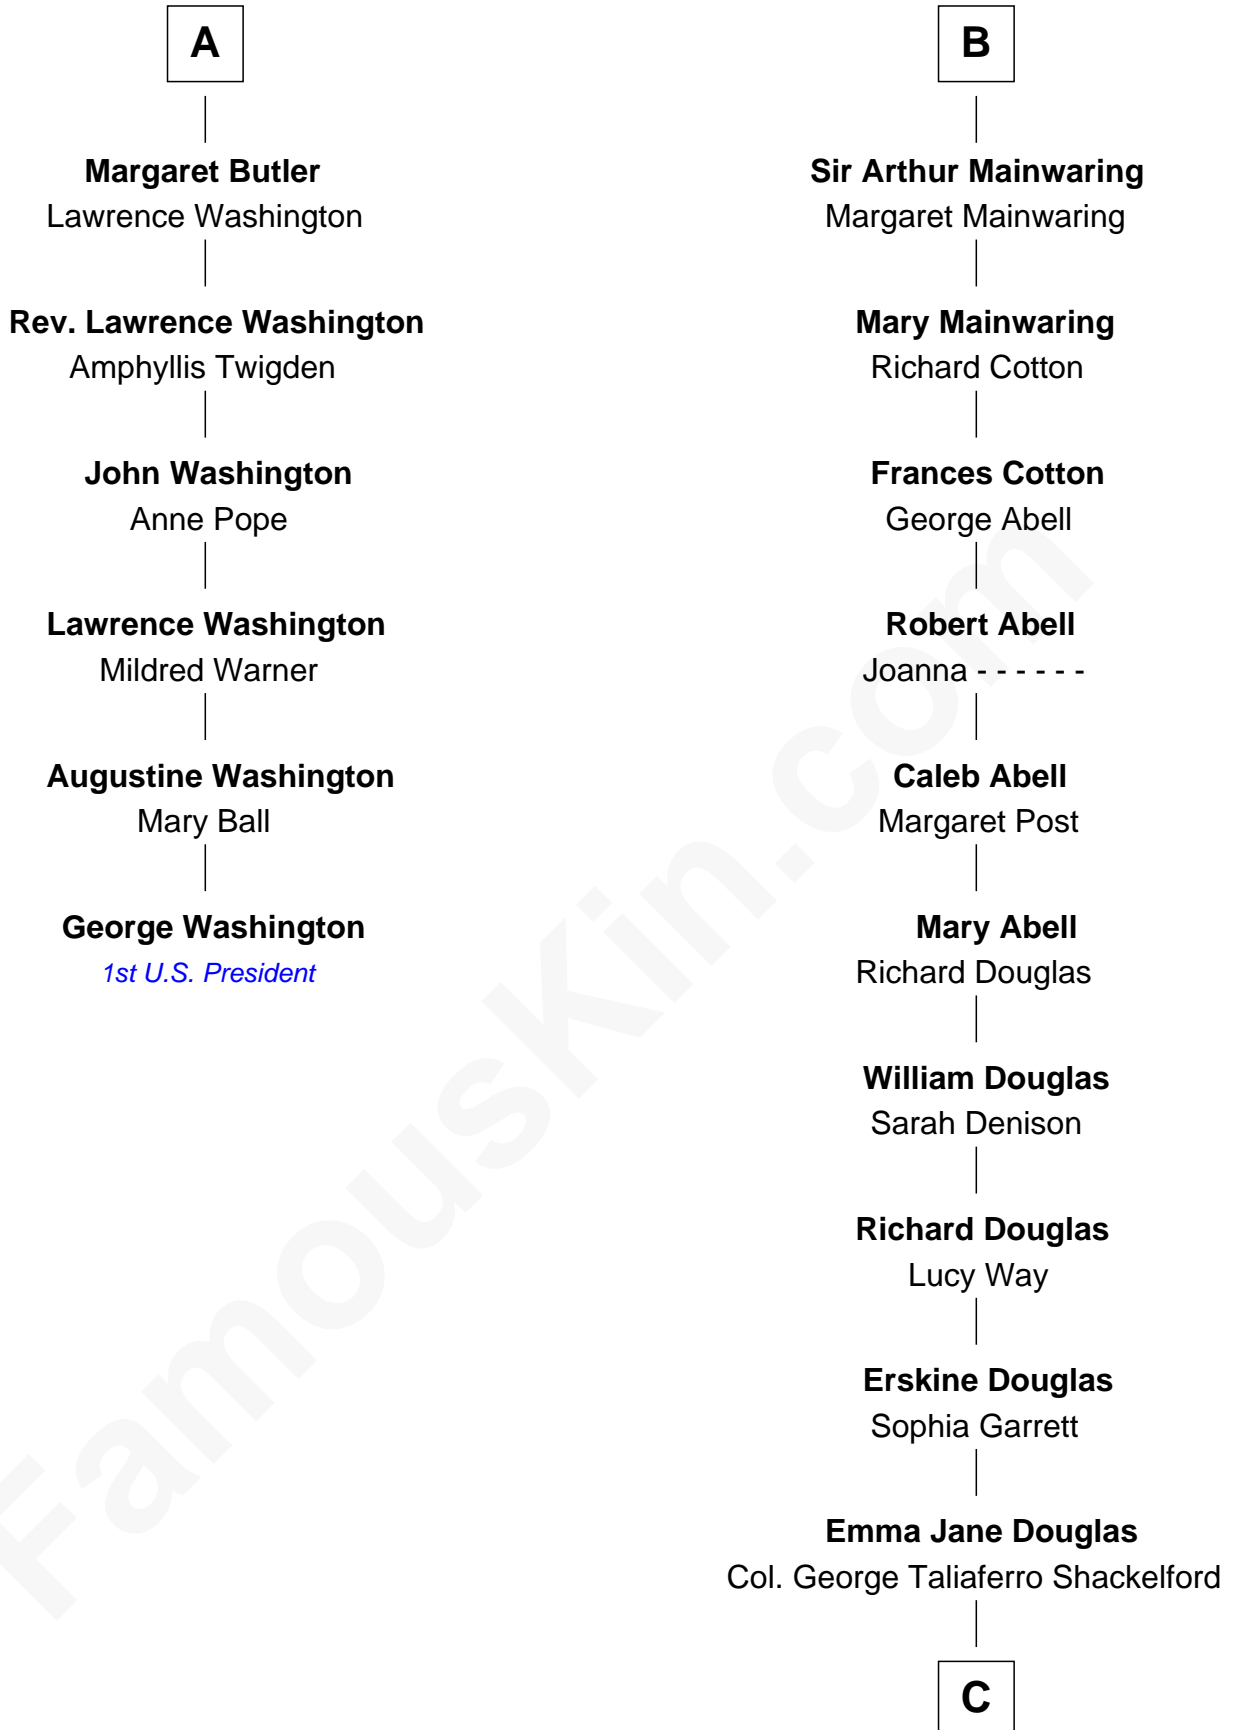

FamousKin.com

Relationship Chart of

George Washington

1st U.S. President

12th cousin 6 times removed of

Melvyn Douglas
Movie Actor

C

Lena Priscilla Shackelford
Edouard Gregory Hesselberg