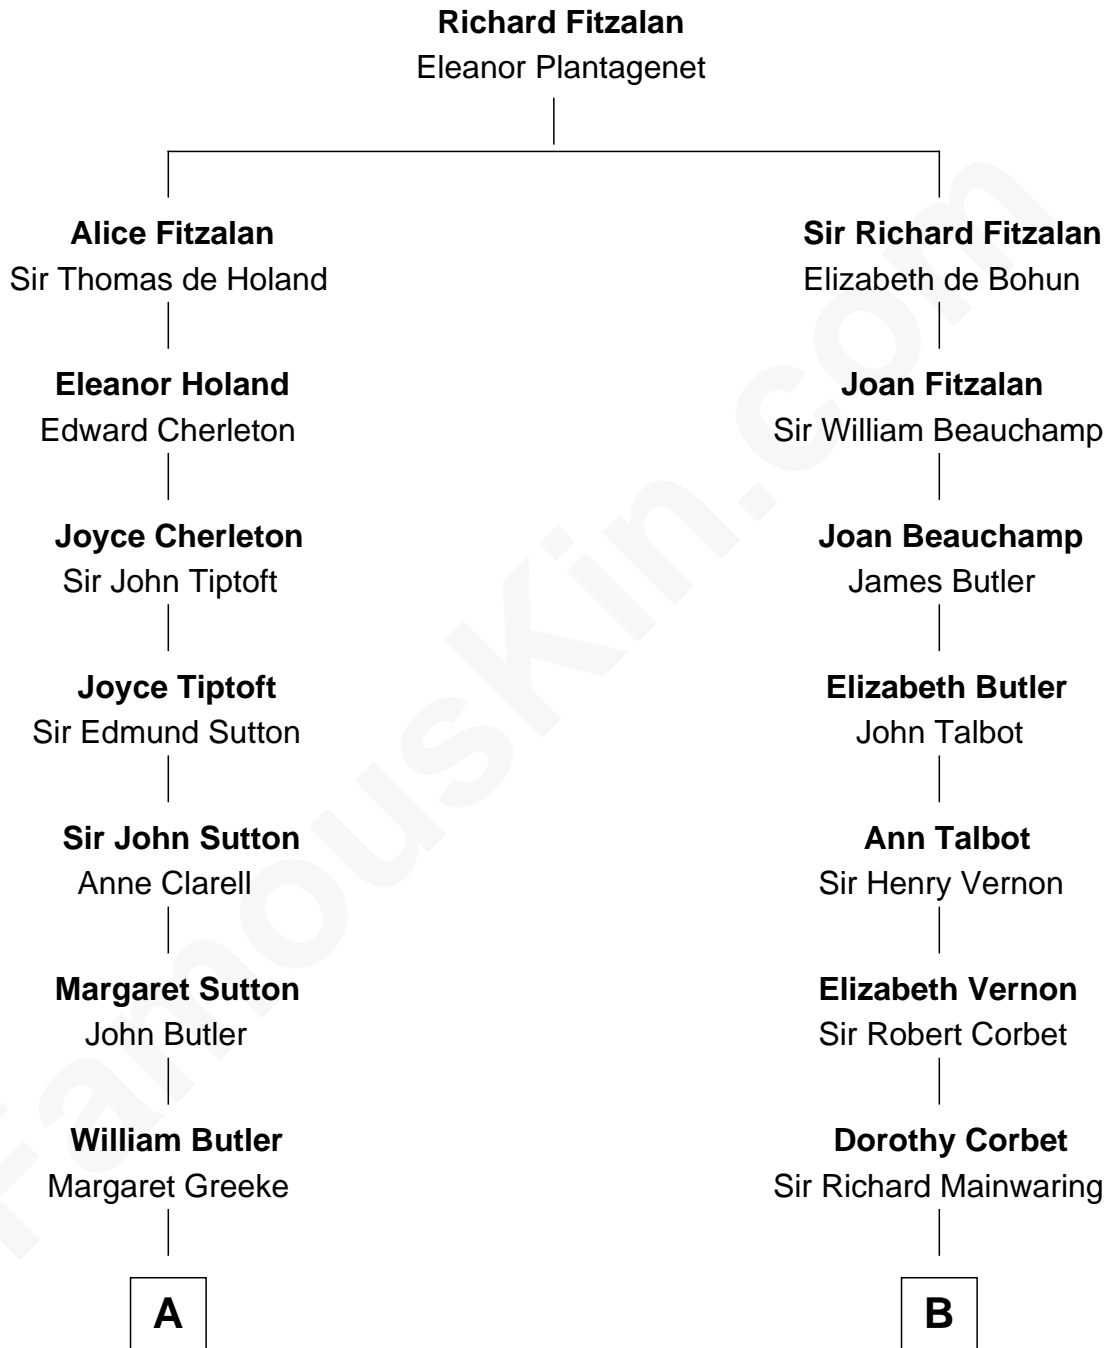

FamousKin.com

Relationship Chart of

George Washington

1st U.S. President

12th cousin 6 times removed of

Melvyn Douglas
Movie Actor

C

Lena Priscilla Shackelford
Edouard Gregory Hesselberg