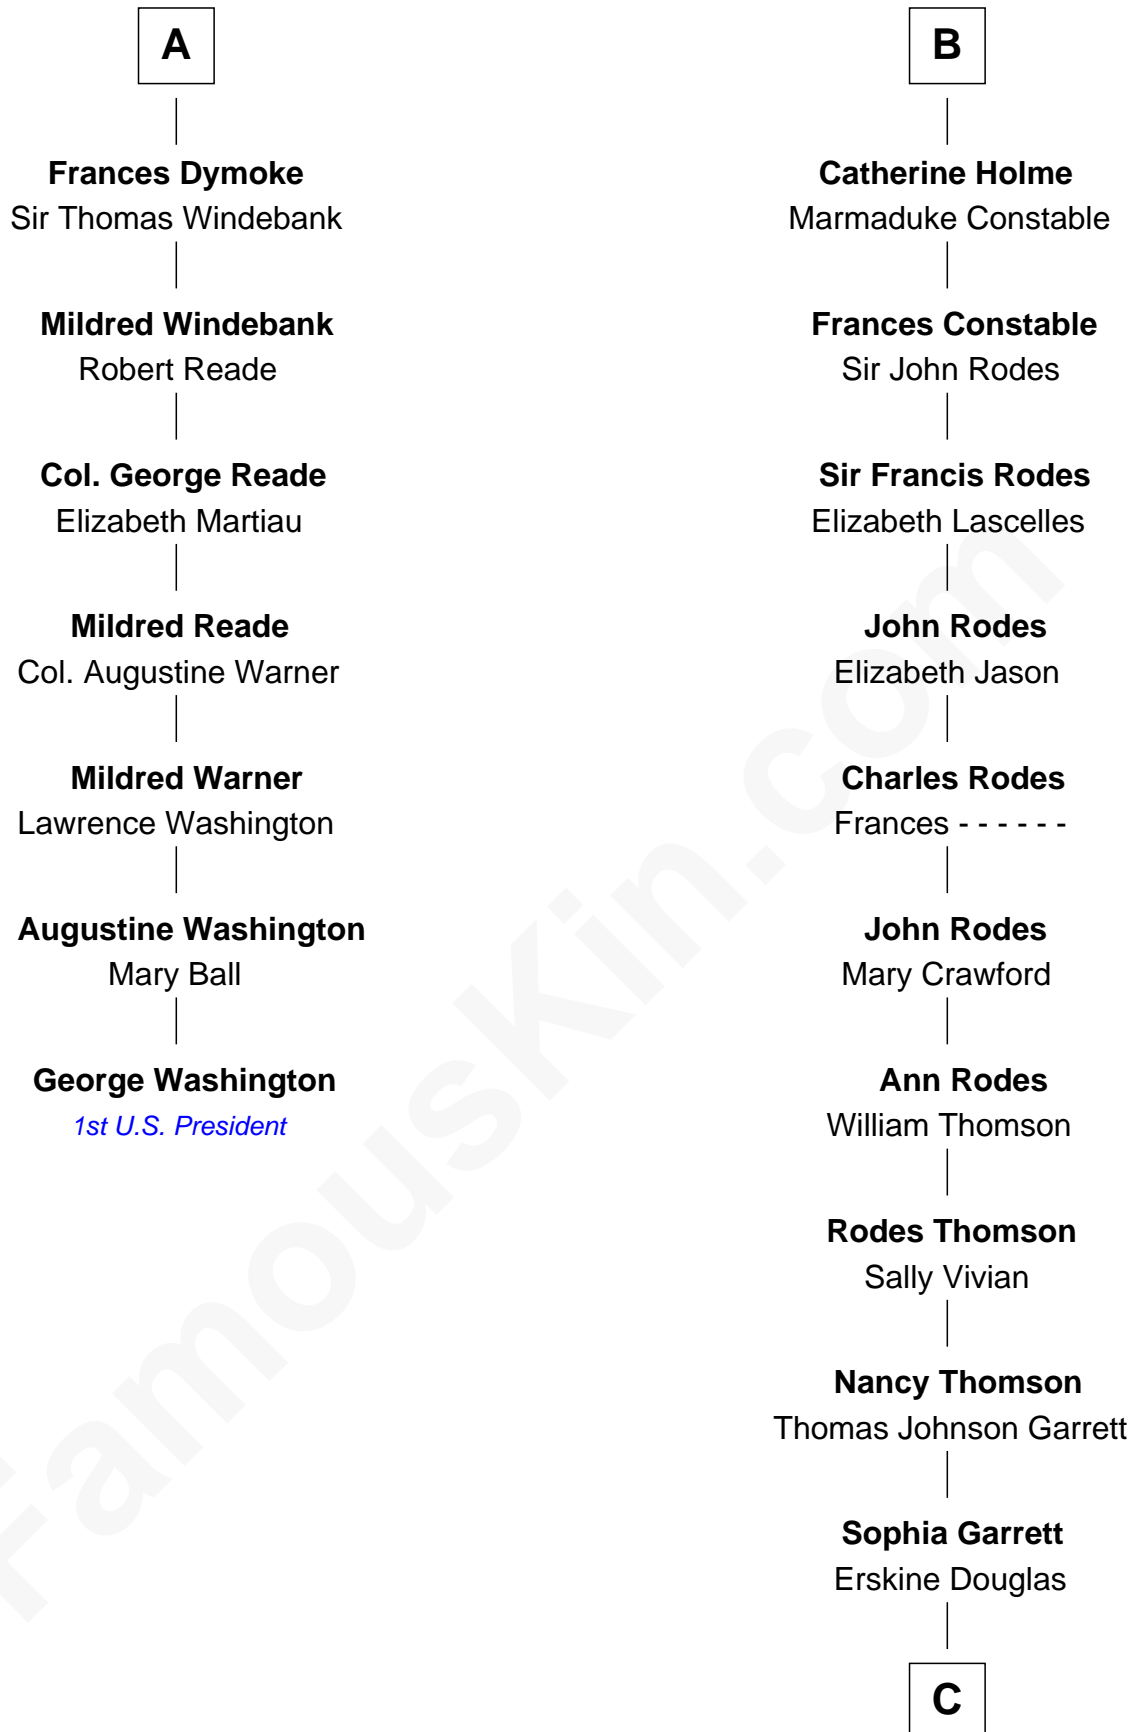

FamousKin.com
Relationship Chart of
George Washington
1st U.S. President

13th cousin 6 times removed of
Melvyn Douglas
Movie Actor

Sir Hugh de Stafford
 Philippa de Beauchamp

Margaret de Stafford

Sir Ralph Neville

Elizabeth Gascoigne

Sir George Talboys

Anne Talboys

Sir Edward Dymoke

A

Katherine de Stafford

Michael de la Pole

Isabel de la Pole

Thomas Morley

Anne Morley

Sir John Hastings

Elizabeth Hastings

Sir Robert Hildyard

Sir Piers Hildyard

Joan de la See

Katherine Hildyard

William Holme

John Holme

Anne Aislaby

B

C

Emma Jane Douglas

Col. George Taliaferro Shackelford

Lena Priscilla Shackelford