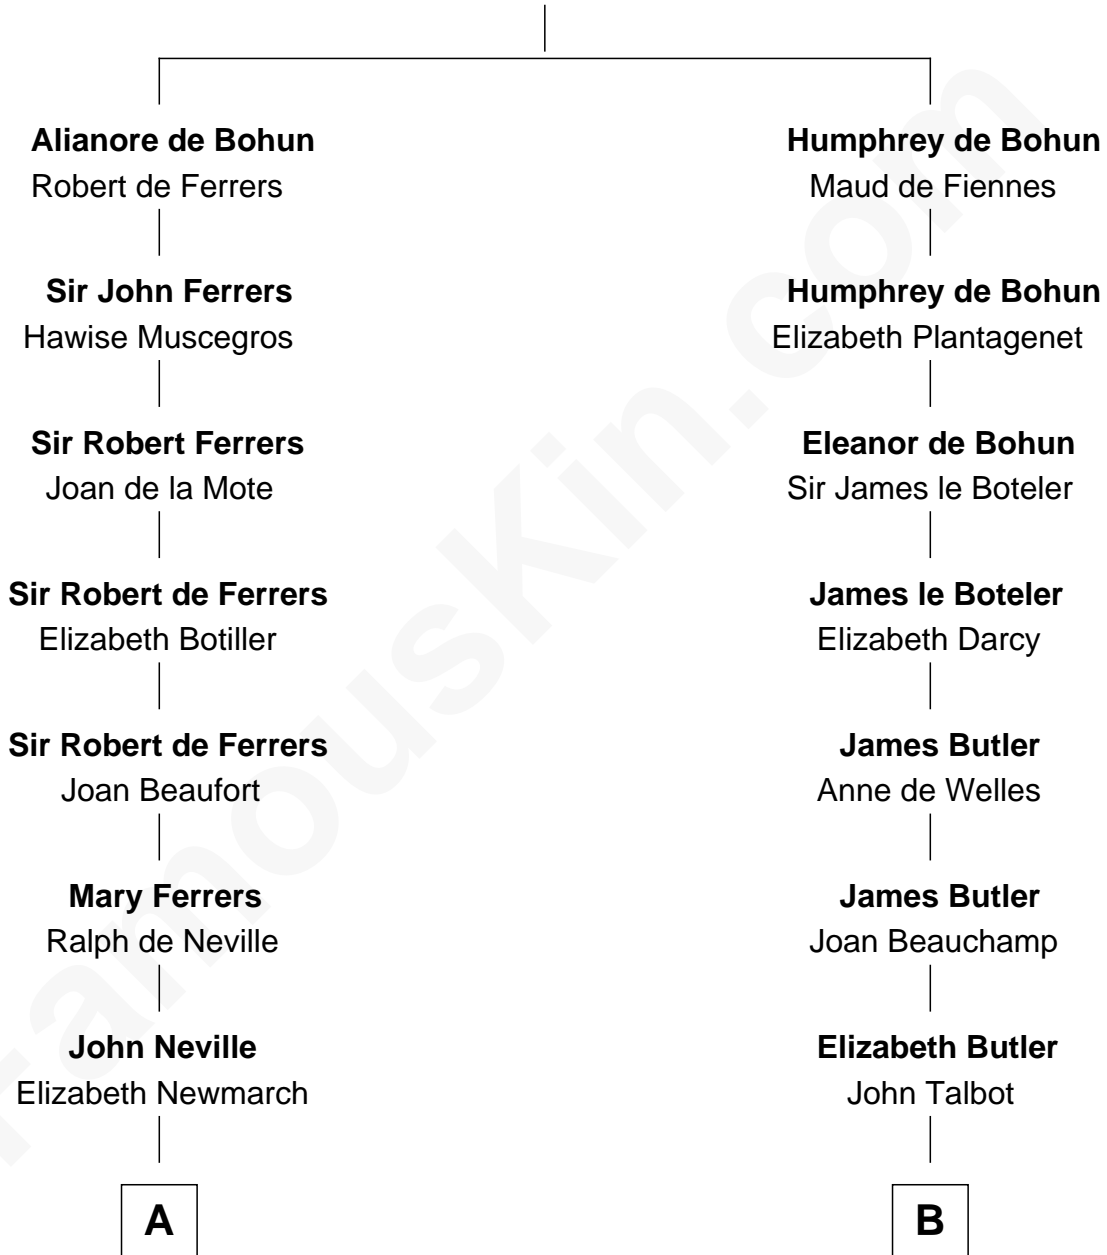

FamousKin.com
Relationship Chart of
George Washington
1st U.S. President

17th cousin 4 times removed of
Melvyn Douglas
Movie Actor

Sir Humphrey de Bohun
 Eleanor de Braiose

C

Richard Douglas

Lucy Way

Erskine Douglas

Sophia Garrett

Emma Jane Douglas

Col. George Taliaferro Shackelford

Lena Priscilla Shackelford

Edouard Gregory Hesselberg

Melvyn Douglas

Movie Actor