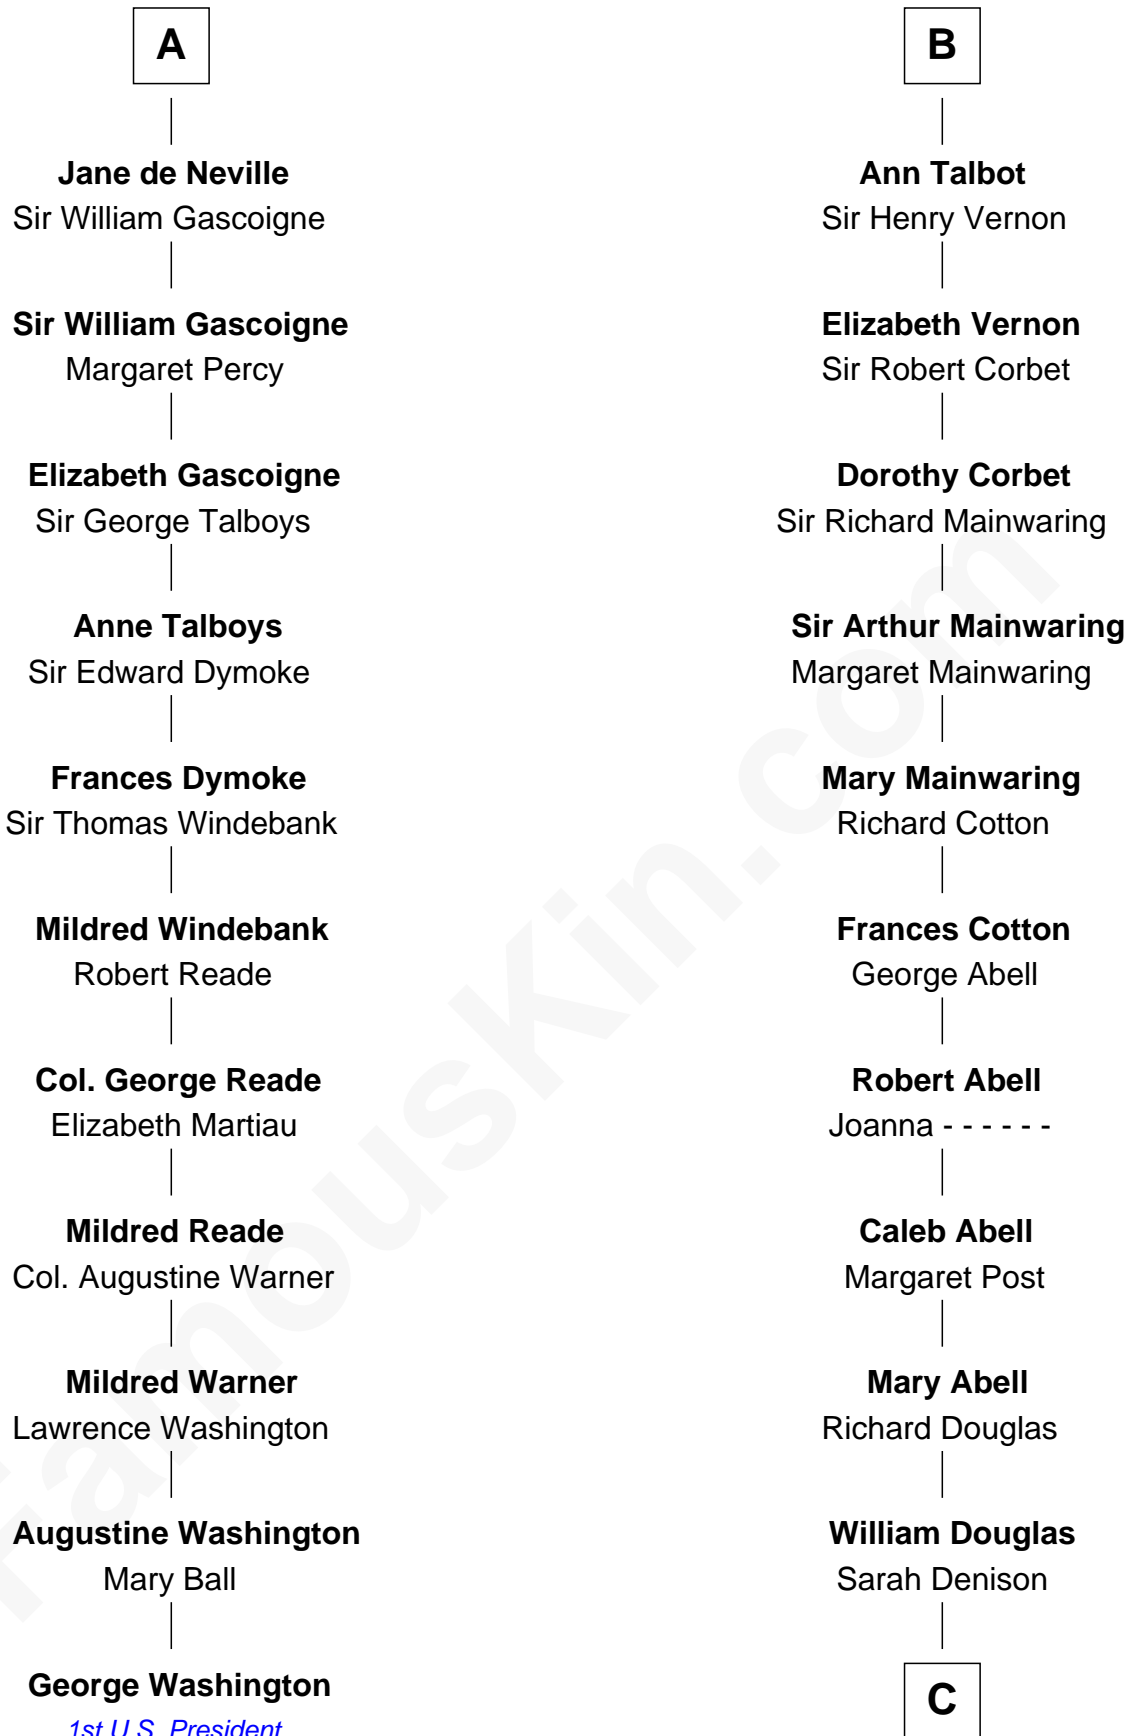

FamousKin.com
Relationship Chart of
George Washington
1st U.S. President

17th cousin 4 times removed of
Melvyn Douglas
Movie Actor

Sir Humphrey de Bohun
 Eleanor de Braiose

C

Richard Douglas

Lucy Way

Erskine Douglas

Sophia Garrett

Emma Jane Douglas

Col. George Taliaferro Shackelford

Lena Priscilla Shackelford

Edouard Gregory Hesselberg

Melvyn Douglas

Movie Actor