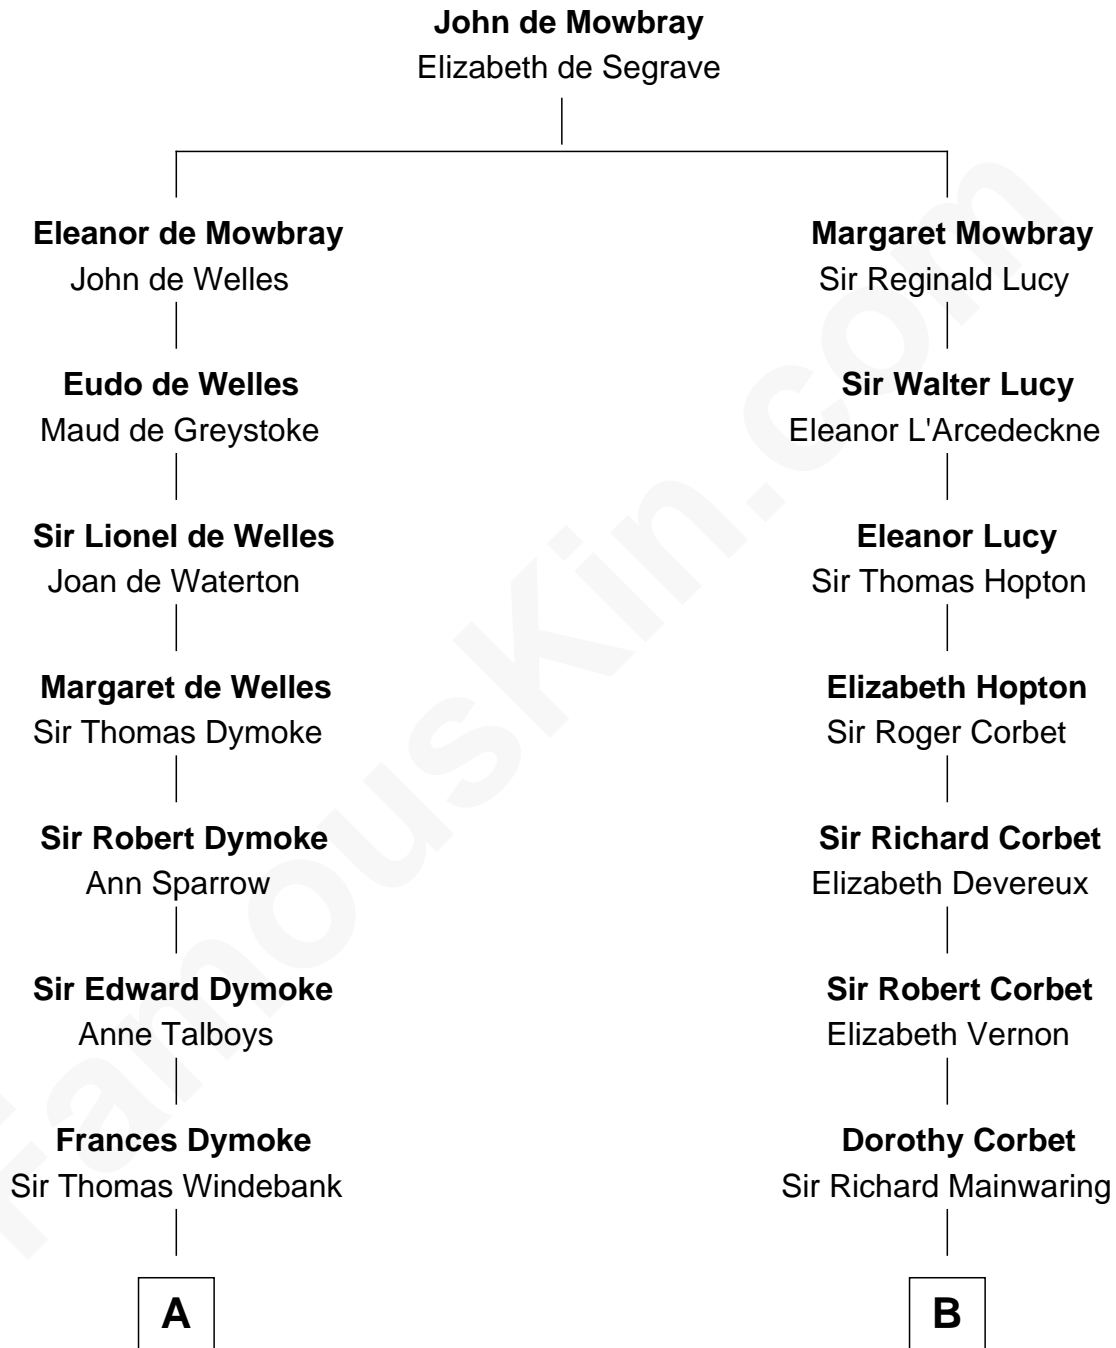

FamousKin.com
Relationship Chart of
George Washington
1st U.S. President

12th cousin 6 times removed of

Melvyn Douglas
Movie Actor

C

Lena Priscilla Shackelford
Edouard Gregory Hesselberg

Melvyn Douglas
Movie Actor

FamousKin.com