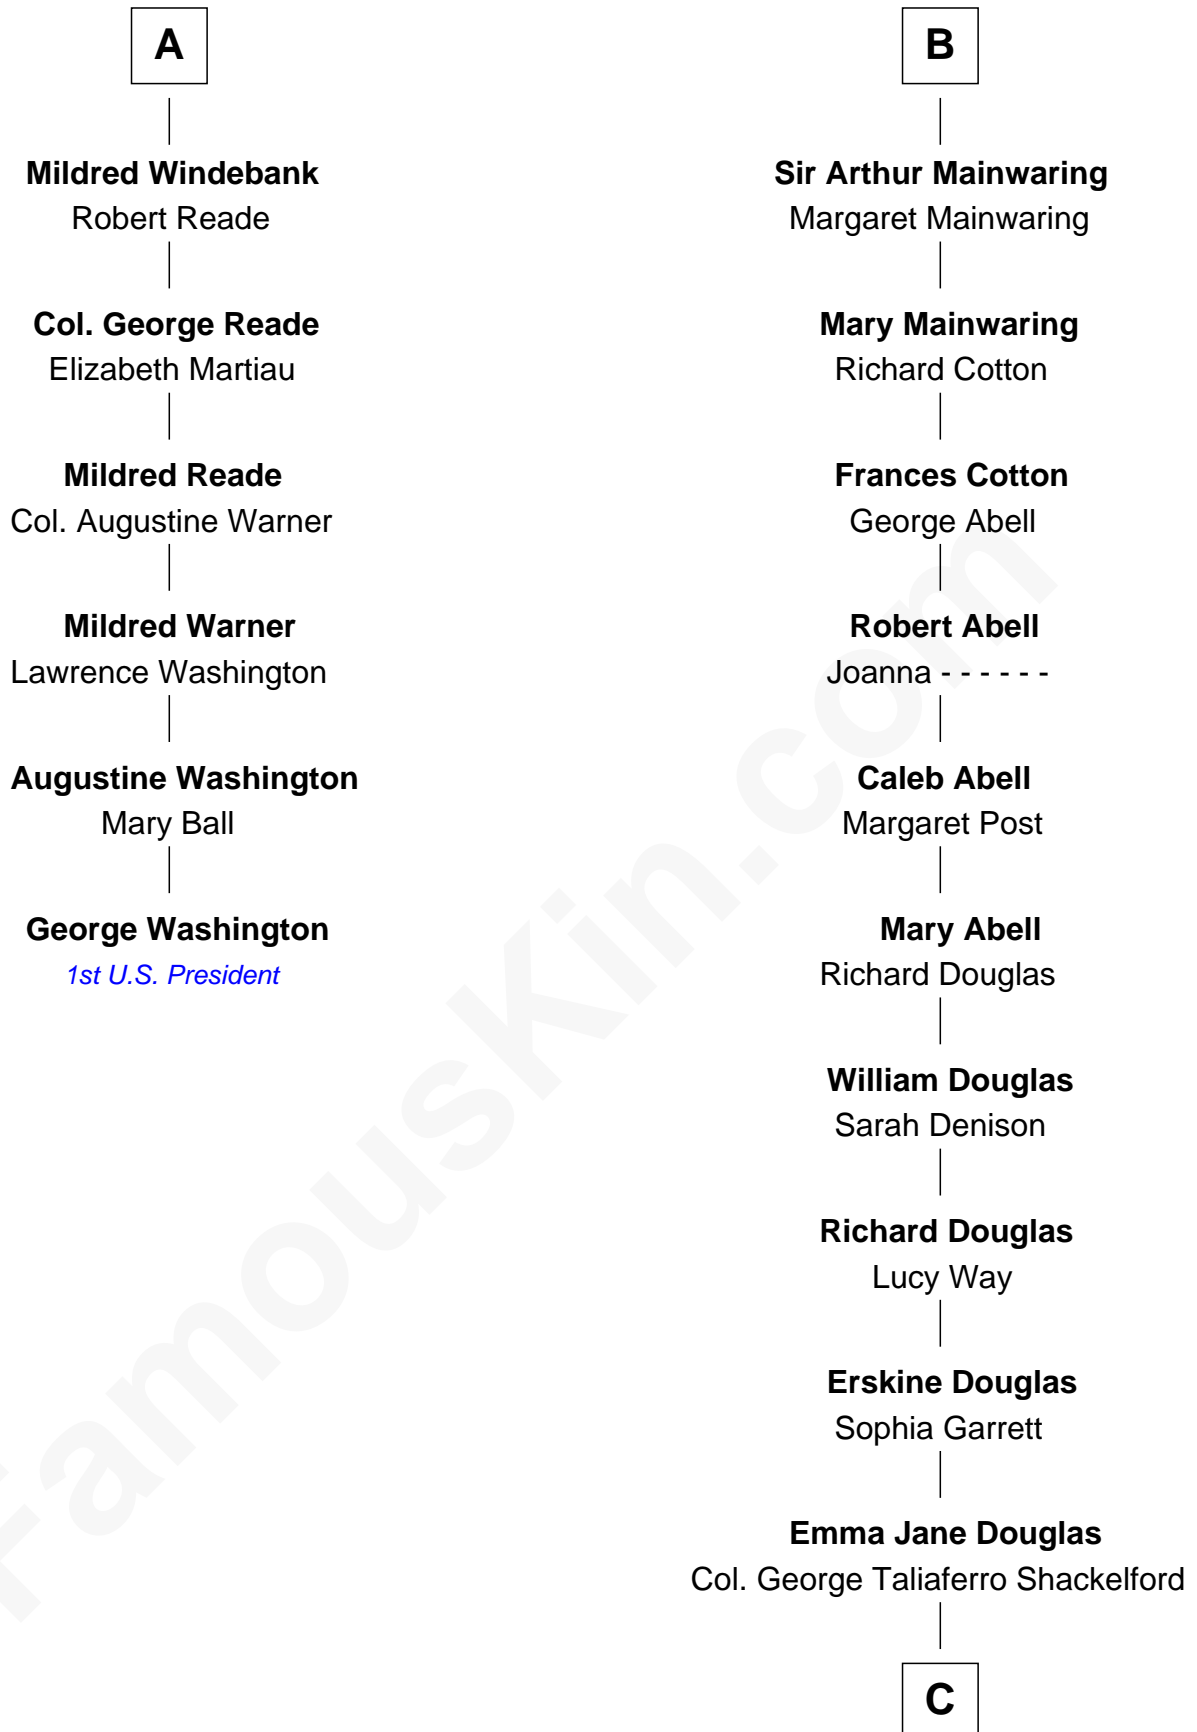

FamousKin.com
Relationship Chart of
George Washington
1st U.S. President

12th cousin 6 times removed of

Melvyn Douglas
Movie Actor

C

Lena Priscilla Shackelford
Edouard Gregory Hesselberg

Melvyn Douglas
Movie Actor

FamousKin.com