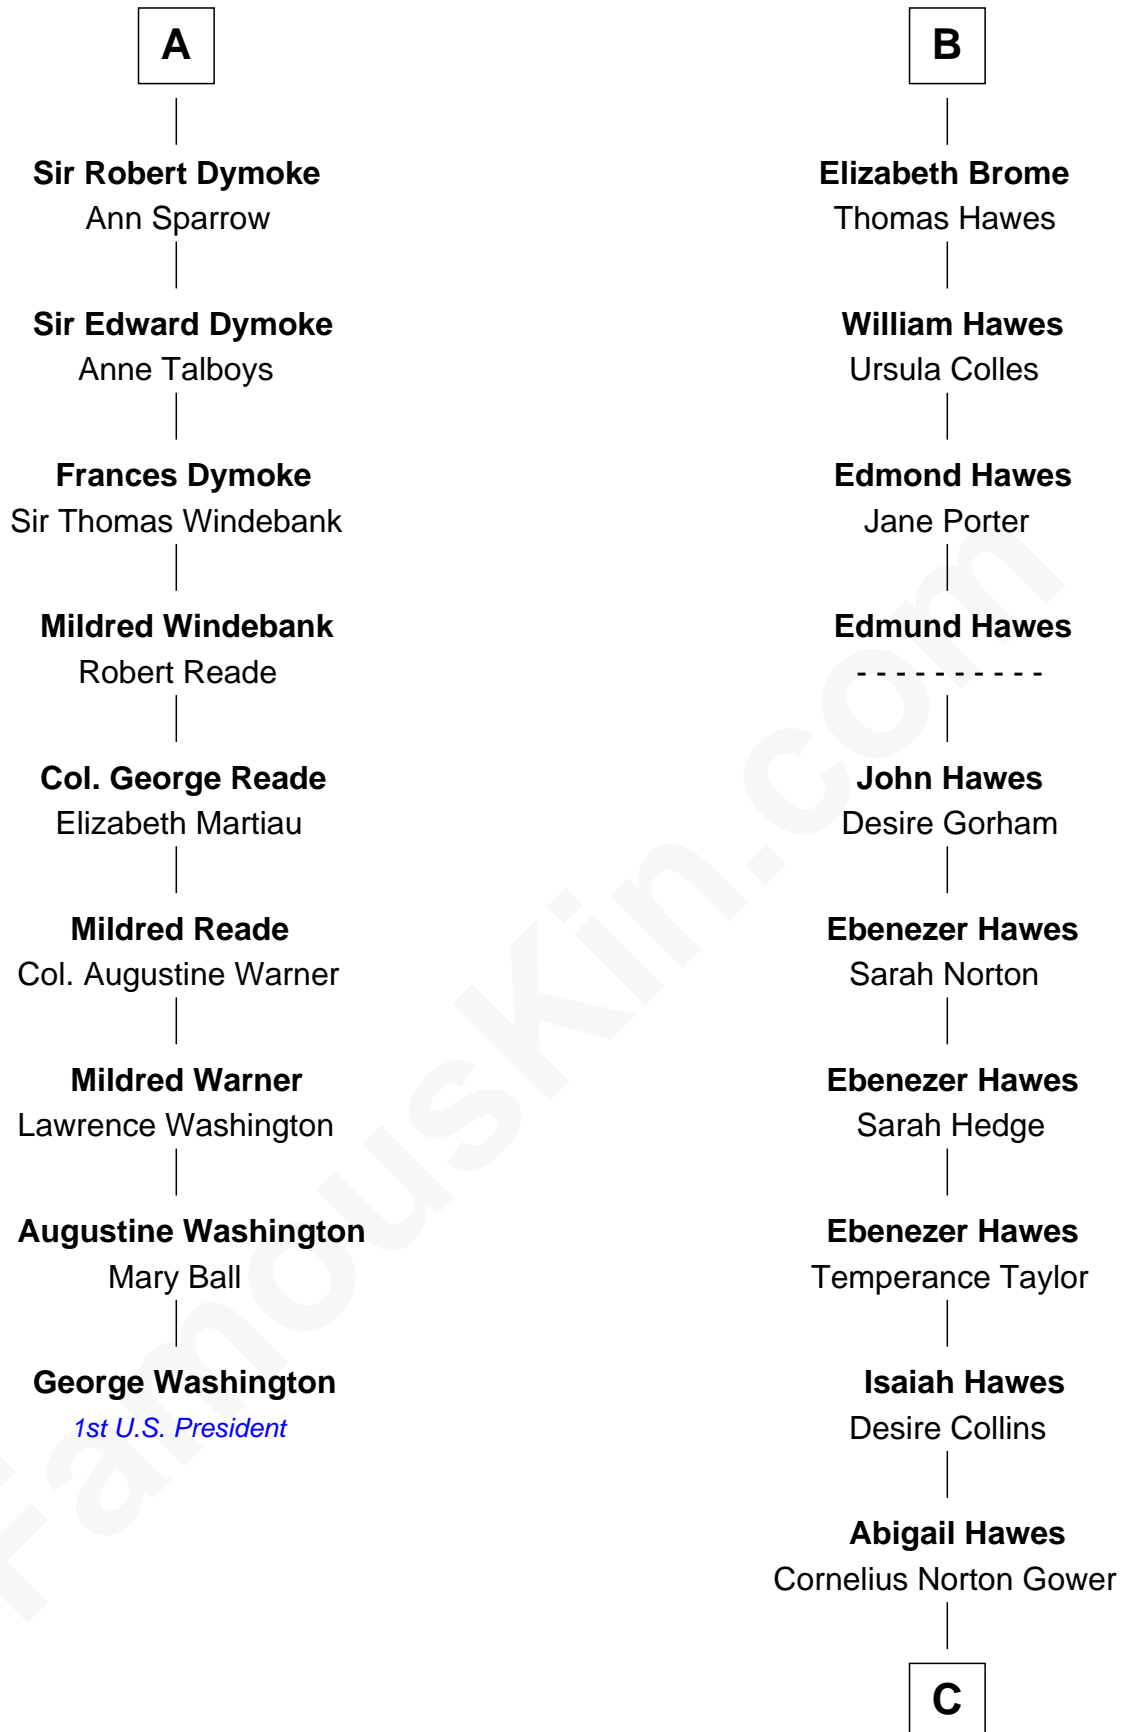

FamousKin.com
Relationship Chart of
George Washington
1st U.S. President

15th cousin 6 times removed of

Sarah Palin
9th Governor of Alaska

Sir Robert de Ros
 Isabel de Aubeney

C

—
Arthur Collins Gower

Mary Schmolz

—
James Carl Gower

Cora Godfrey Strong

—
Helen Louise Gower

Clement James Sheeran

—
Sarah Sheeran

Charles Richard Heath

—
Sarah Palin

9th Governor of Alaska