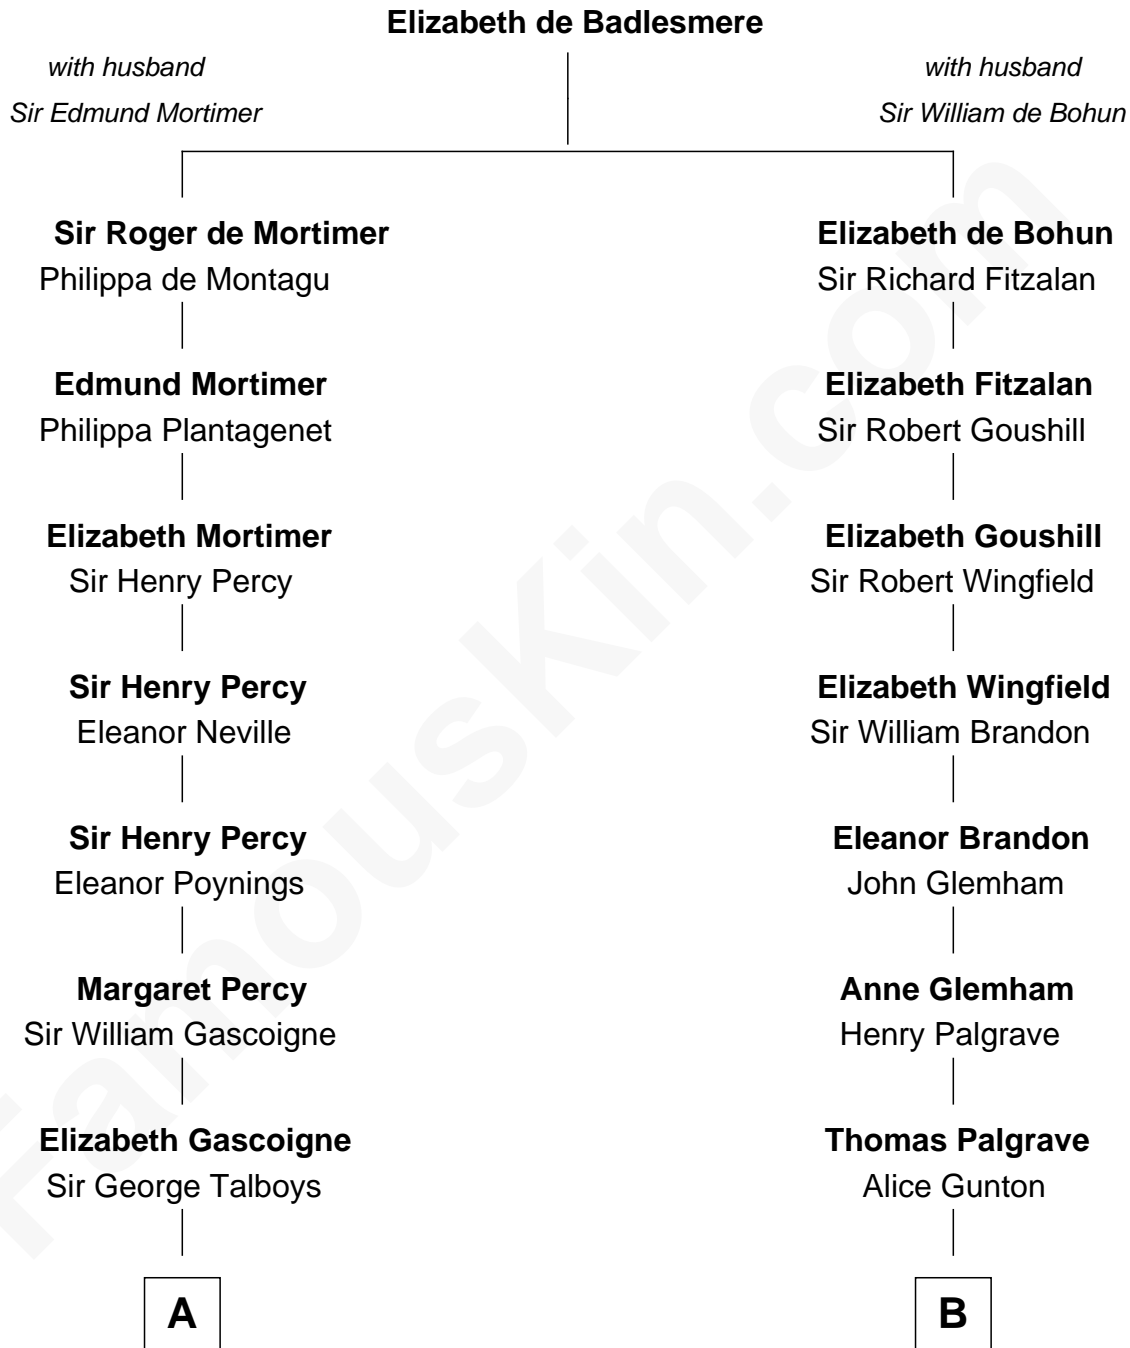

FamousKin.com
Relationship Chart of
George Washington
1st U.S. President

14th cousin 7 times removed of
Sarah Palin
9th Governor of Alaska

C

James W. Heath
Alma Miranda Rhodes

Charles R. Heath
Alice Adeline Oriel

Charles Francis Heath
Nellie Marie Brandt

Charles Richard Heath
Sarah Sheeran

Sarah Palin
9th Governor of Alaska

FamousKin.com