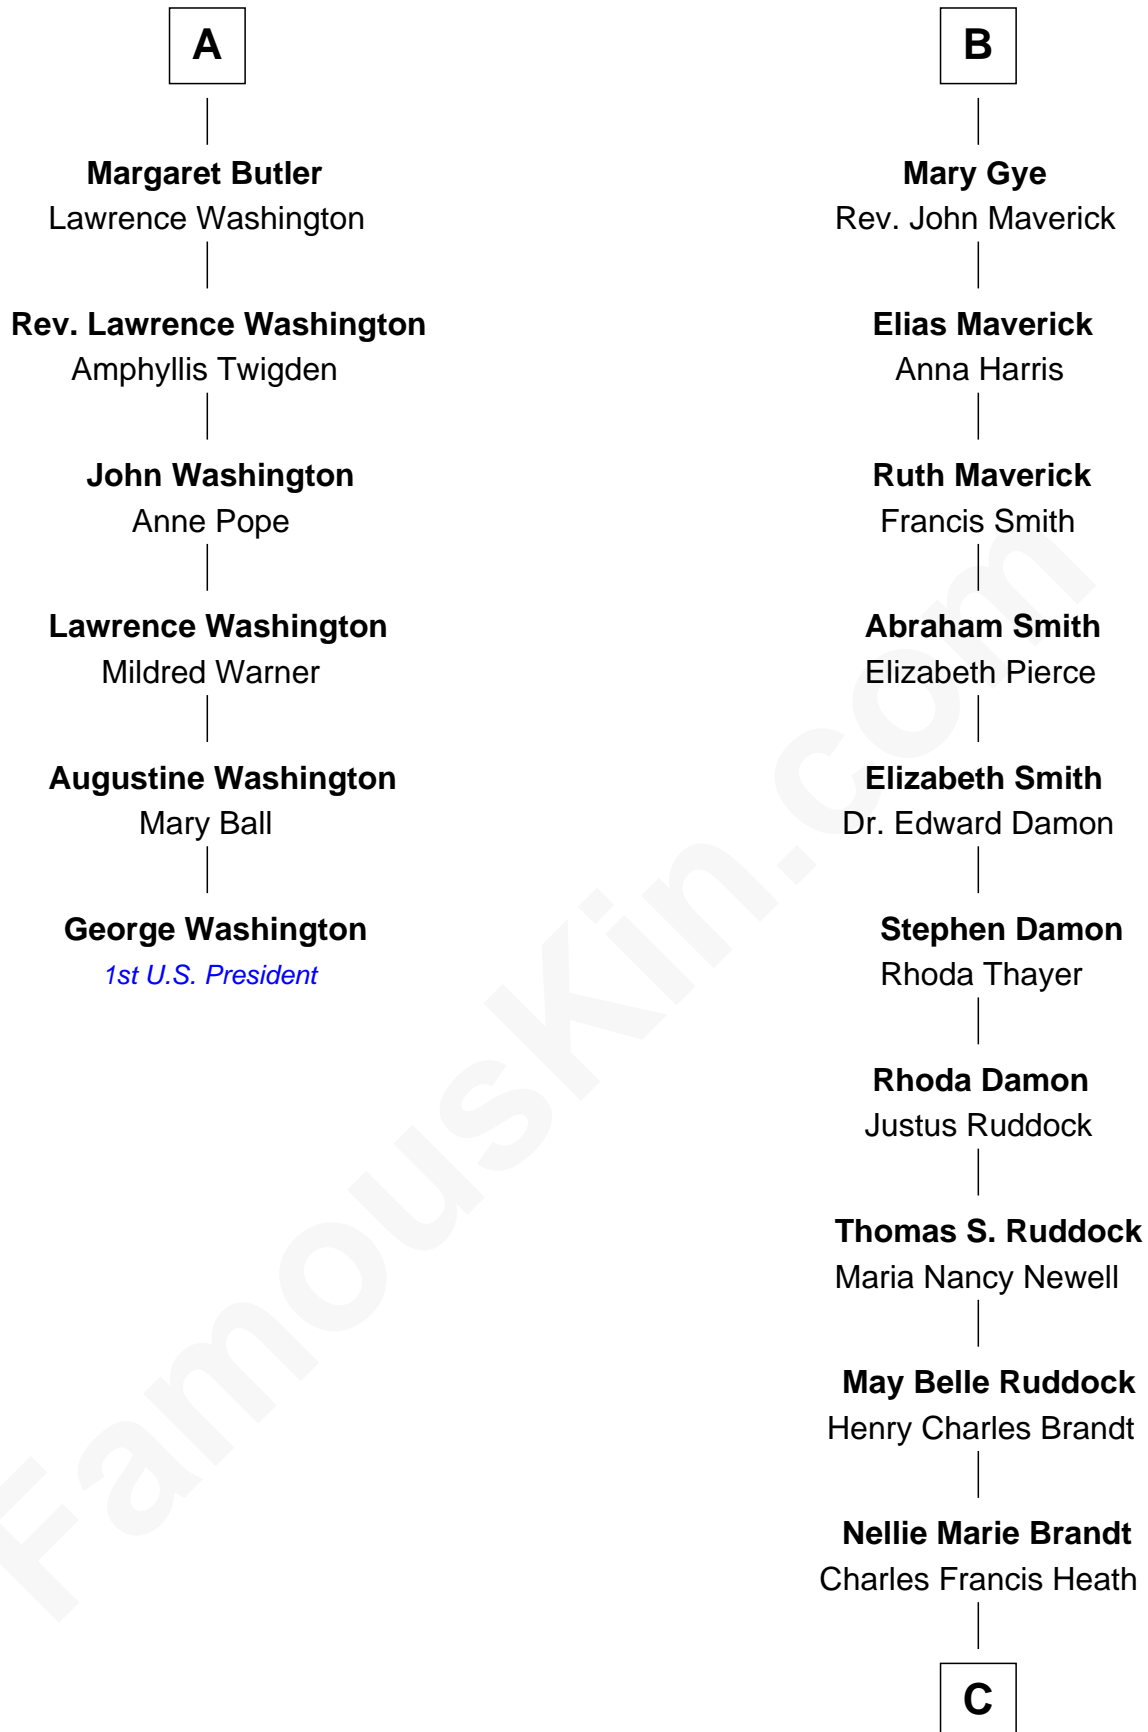

FamousKin.com

Relationship Chart of

George Washington

1st U.S. President

12th cousin 6 times removed of

Sarah Palin
9th Governor of Alaska

C

Charles Richard Heath

Sarah Sheeran

Sarah Palin

9th Governor of Alaska

FamousKin.com