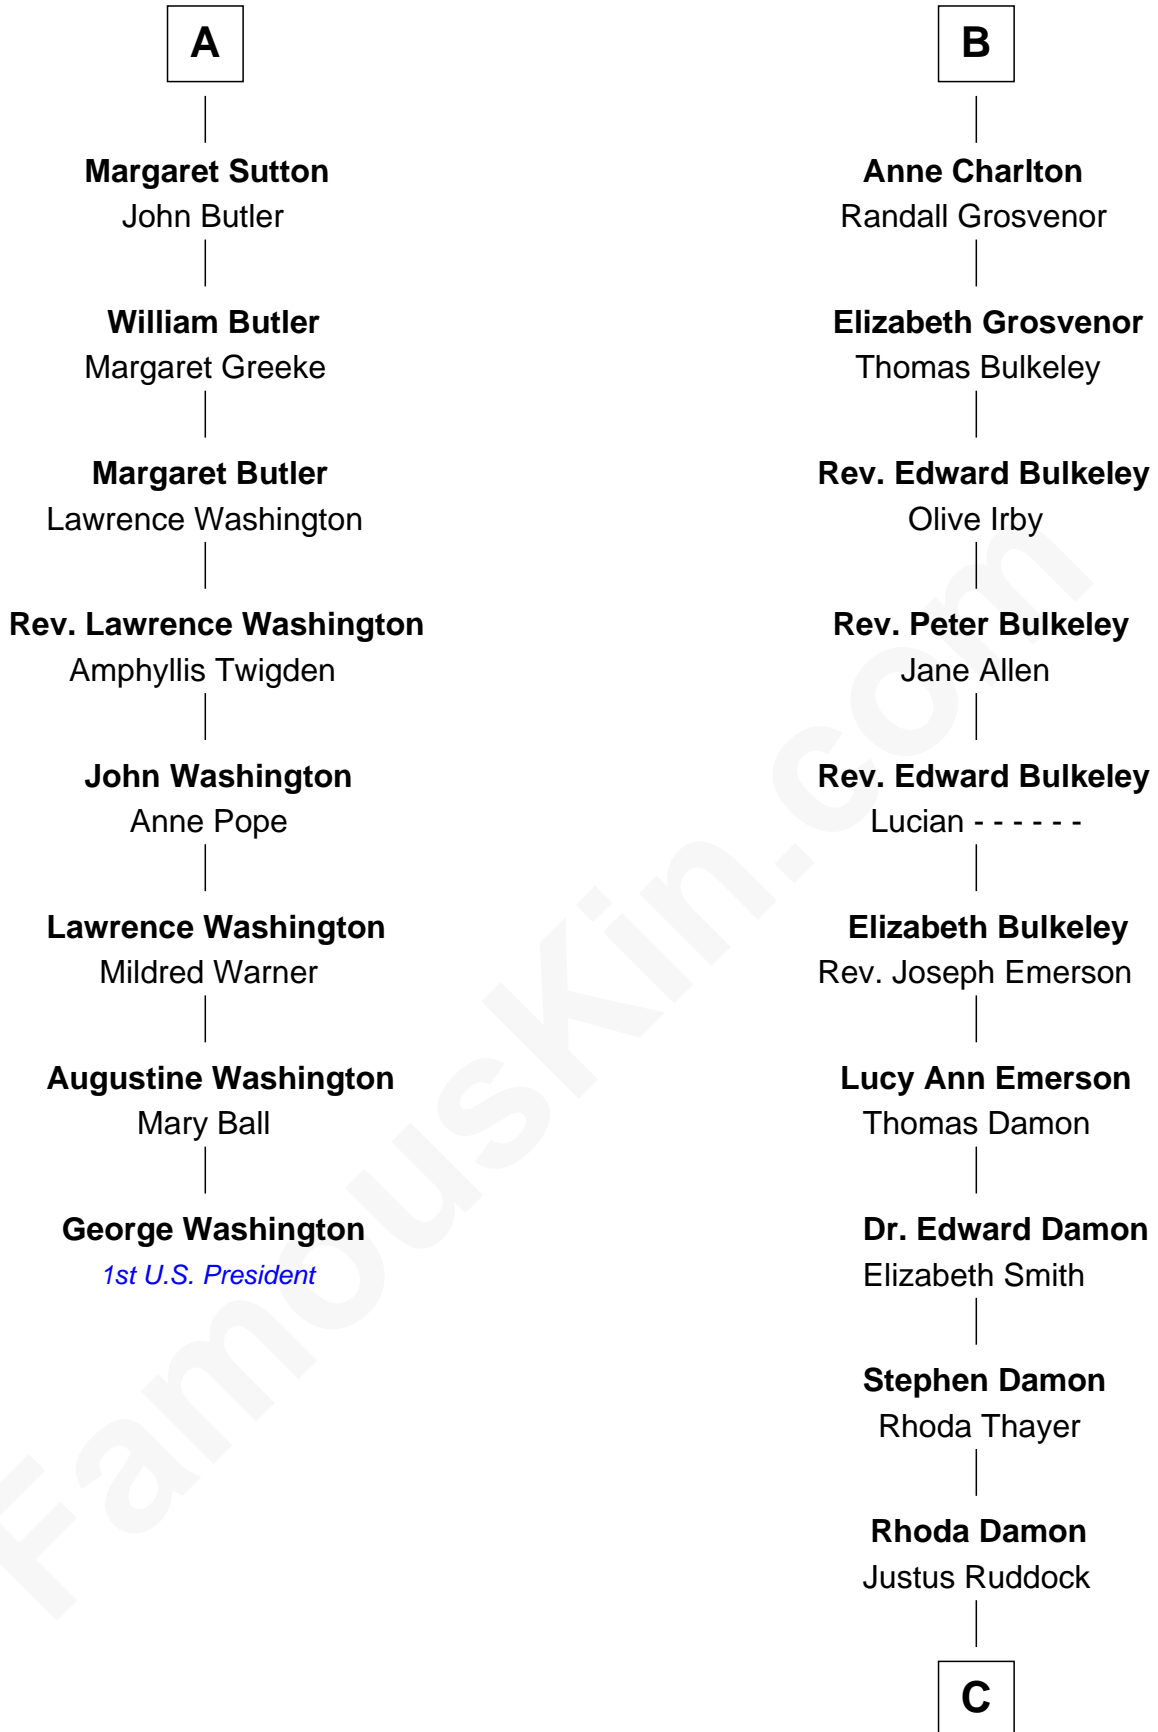

**FamousKin.com**  
**Relationship Chart of**  
**George Washington**  
*1st U.S. President*

**14th cousin 7 times removed of**  
**Sarah Palin**  
*9th Governor of Alaska*

**C**

**Thomas S. Ruddock**

Maria Nancy Newell

**May Belle Ruddock**

Henry Charles Brandt

**Nellie Marie Brandt**

Charles Francis Heath

**Charles Richard Heath**

Sarah Sheeran

**Sarah Palin**

*9th Governor of Alaska*