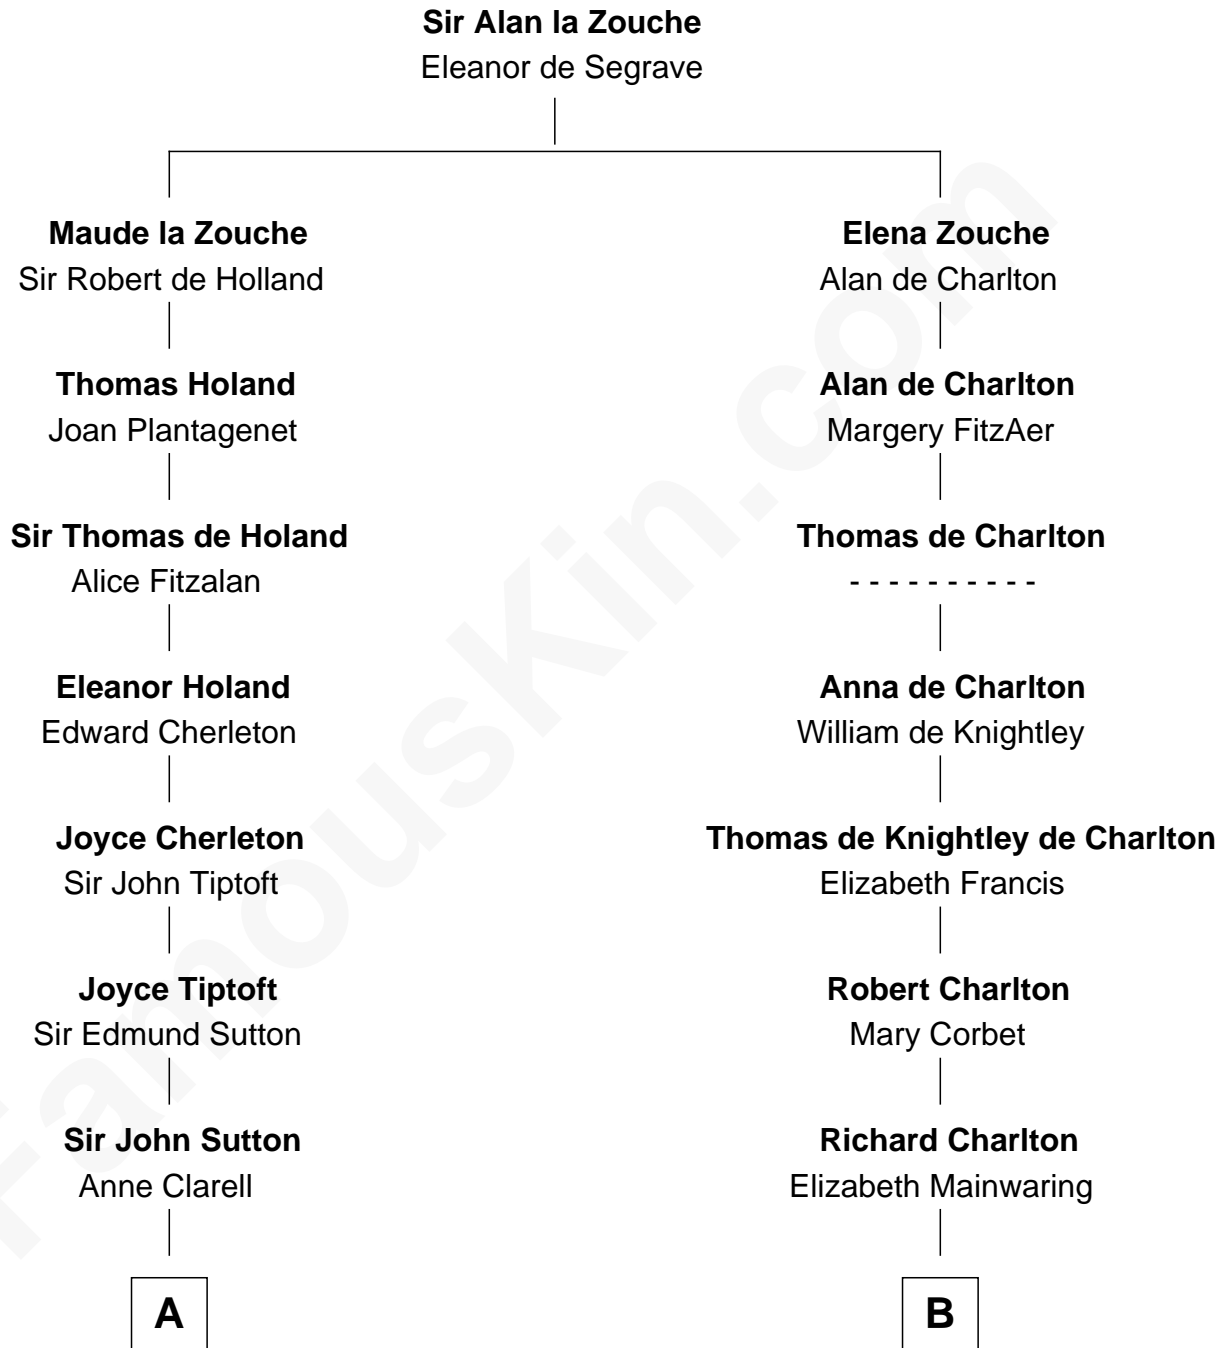

**FamousKin.com**  
**Relationship Chart of**  
**George Washington**  
*1st U.S. President*

**14th cousin 7 times removed of**  
**Sarah Palin**  
*9th Governor of Alaska*

**C**

**Thomas S. Ruddock**

Maria Nancy Newell

**May Belle Ruddock**

Henry Charles Brandt

**Nellie Marie Brandt**

Charles Francis Heath

**Charles Richard Heath**

Sarah Sheeran

**Sarah Palin**

*9th Governor of Alaska*