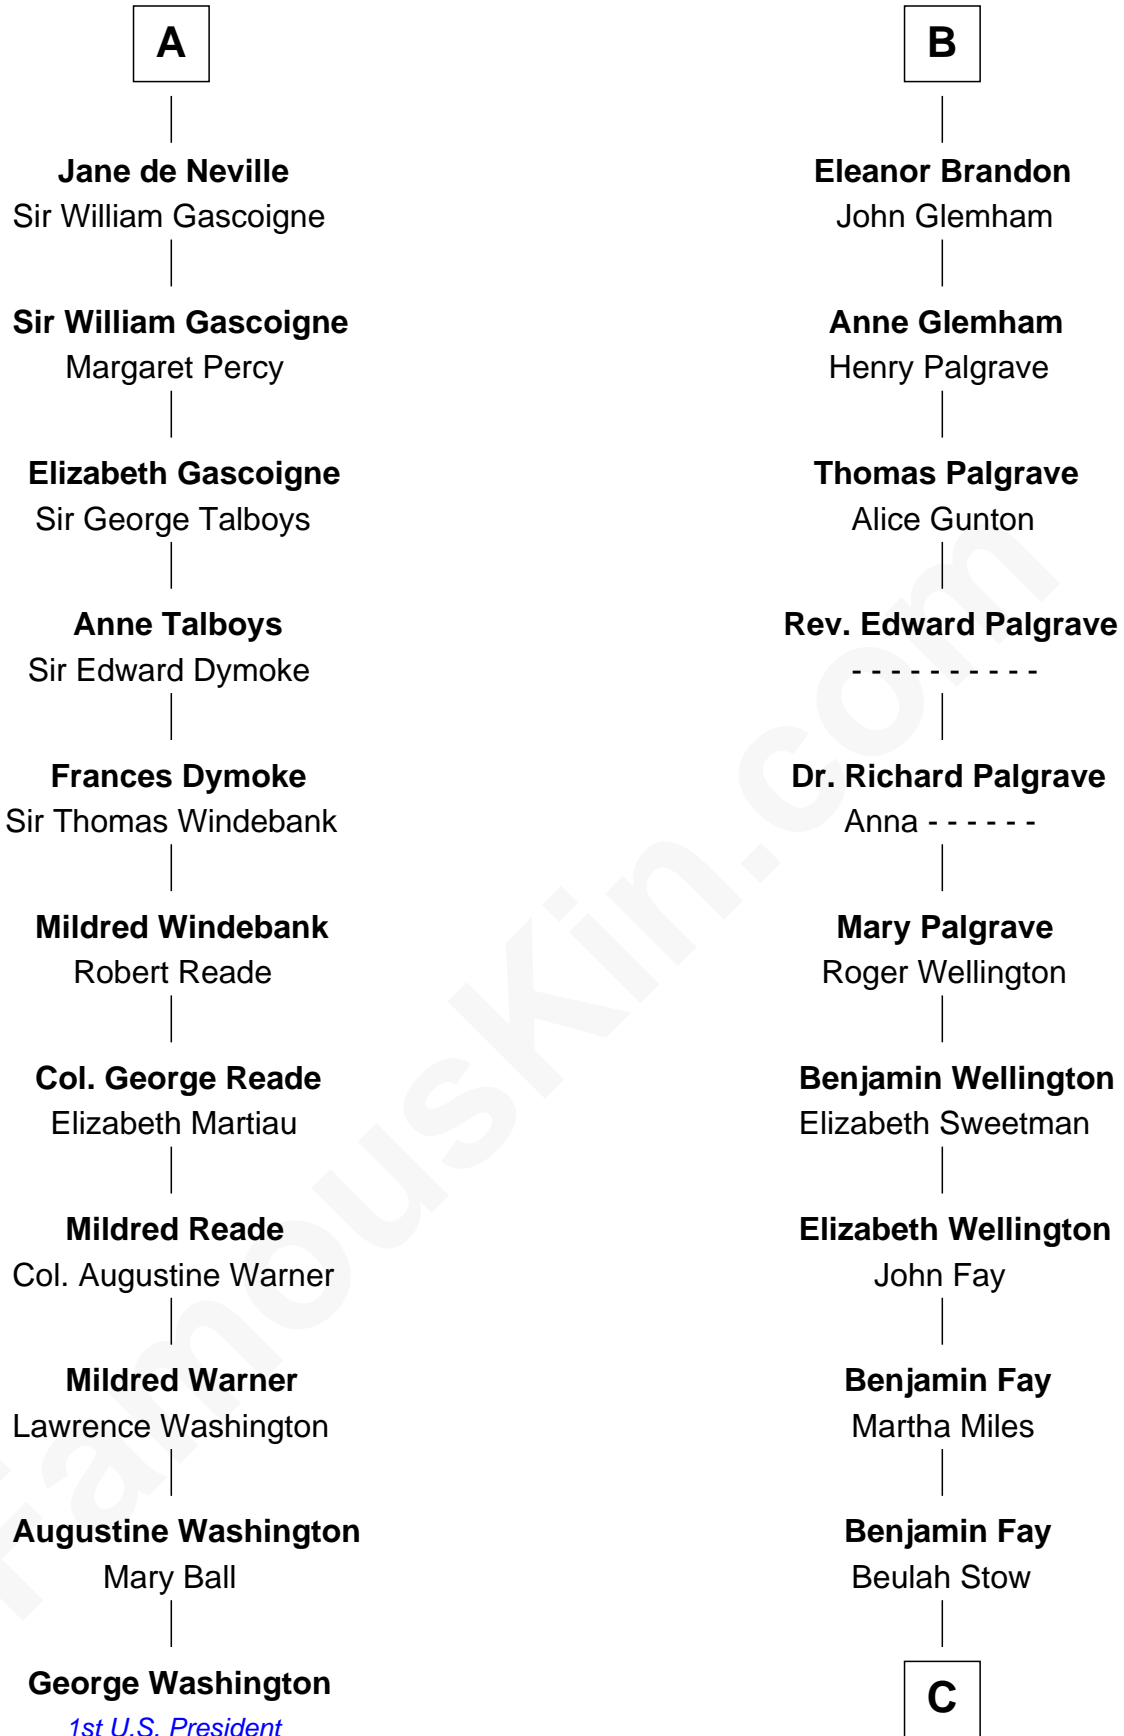

FamousKin.com
Relationship Chart of
George Washington
1st U.S. President

17th cousin 1 time removed of

Shubael D. Childs
Founder of S.D. Childs & Company

Sir Humphrey de Bohun
 Eleanor de Braiose

C

Beulah Fay
Josiah Childs