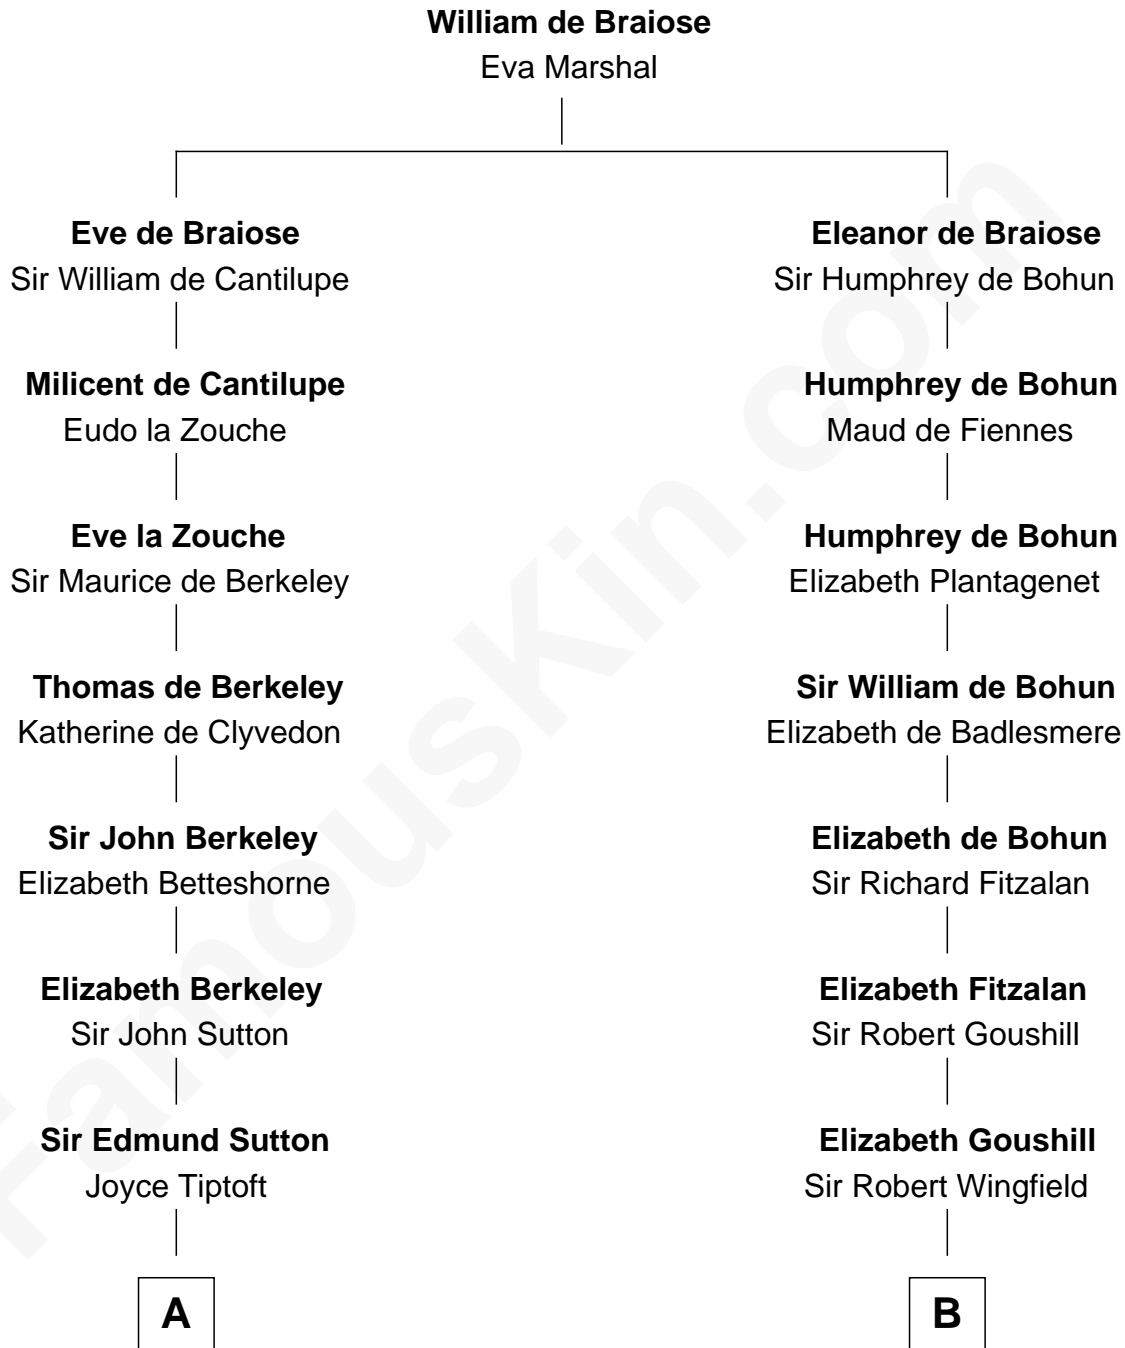

**FamousKin.com**  
**Relationship Chart of**  
**George Washington**  
*1st U.S. President*

15th cousin 4 times removed of

**Shubael D. Childs**  
*Founder of S.D. Childs & Company*

**C**

—  
**Benjamin Fay**

Beulah Stow

—  
**Beulah Fay**

Josiah Childs

—  
**Shubael D. Childs**

*Founder of S.D. Childs & Company*

FamousKin.com