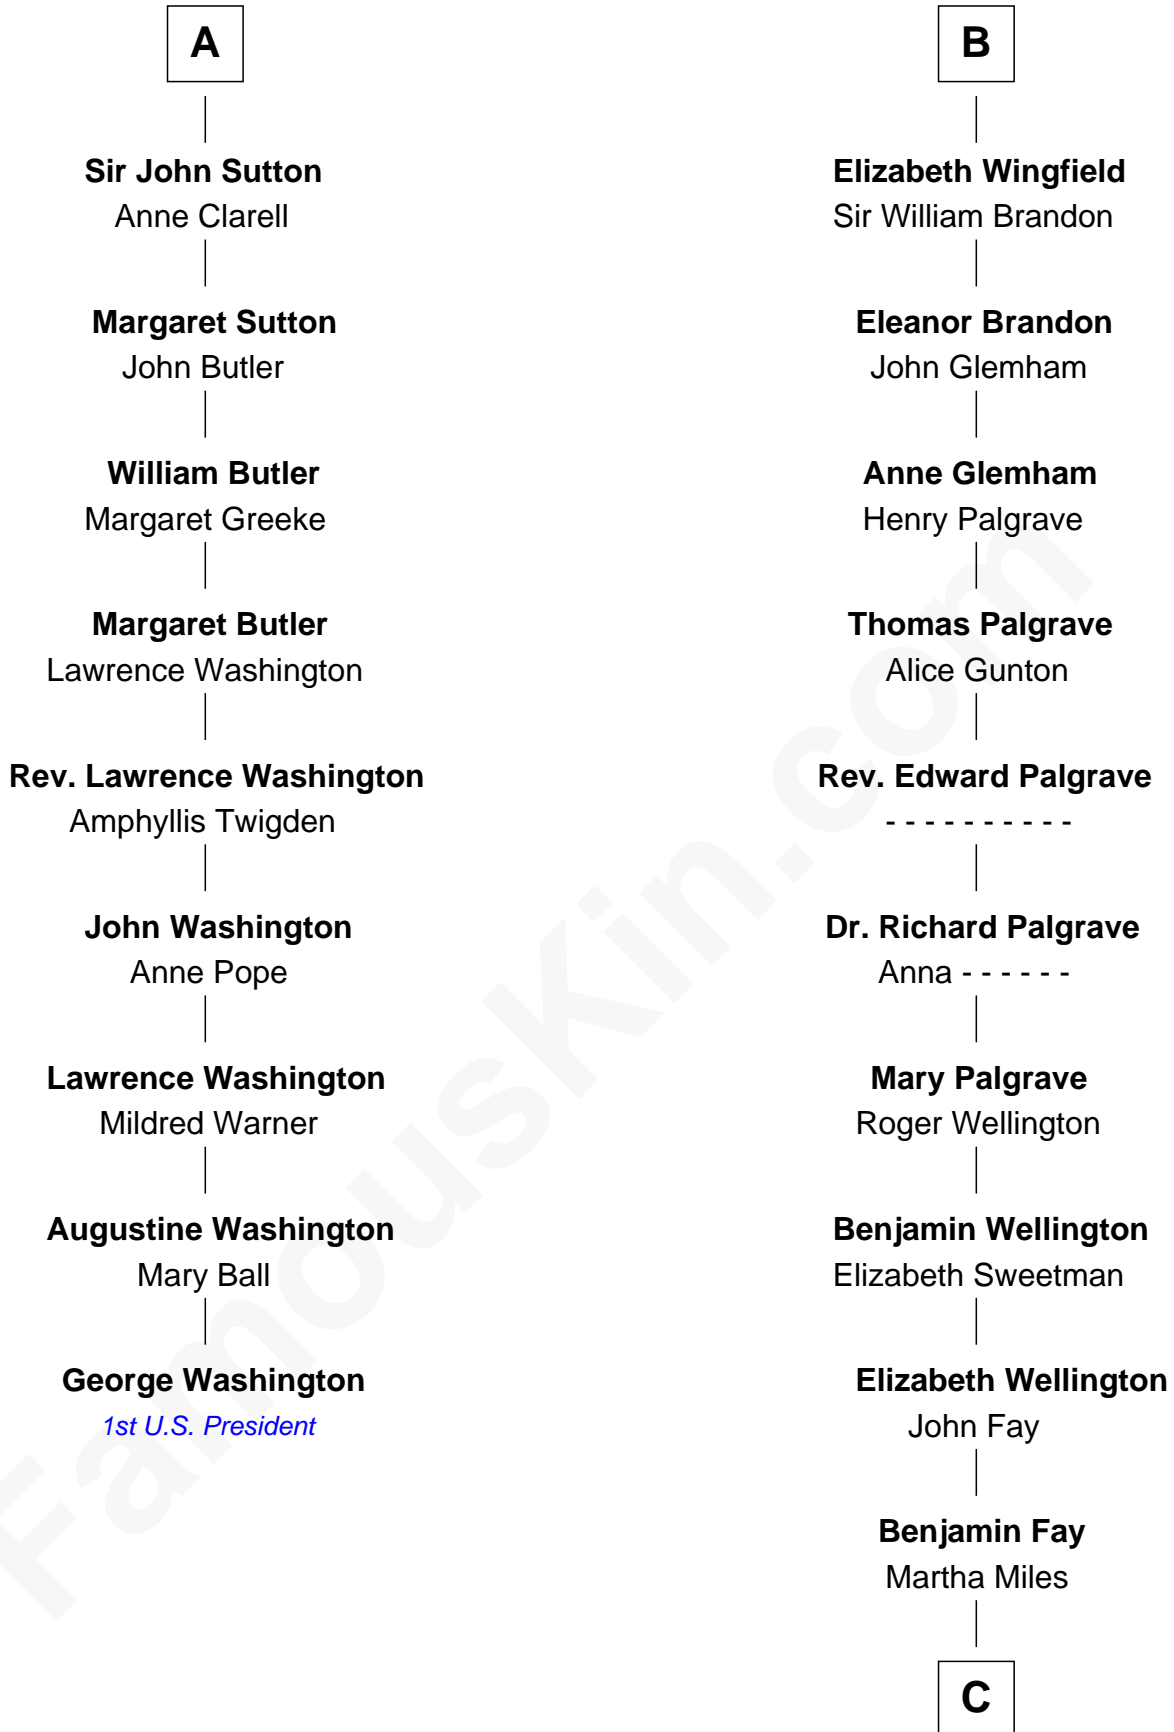

**FamousKin.com**  
**Relationship Chart of**  
**George Washington**  
*1st U.S. President*

15th cousin 4 times removed of

**Shubael D. Childs**  
*Founder of S.D. Childs & Company*

**C**

—  
**Benjamin Fay**

Beulah Stow

—  
**Beulah Fay**

Josiah Childs

—  
**Shubael D. Childs**

*Founder of S.D. Childs & Company*

FamousKin.com