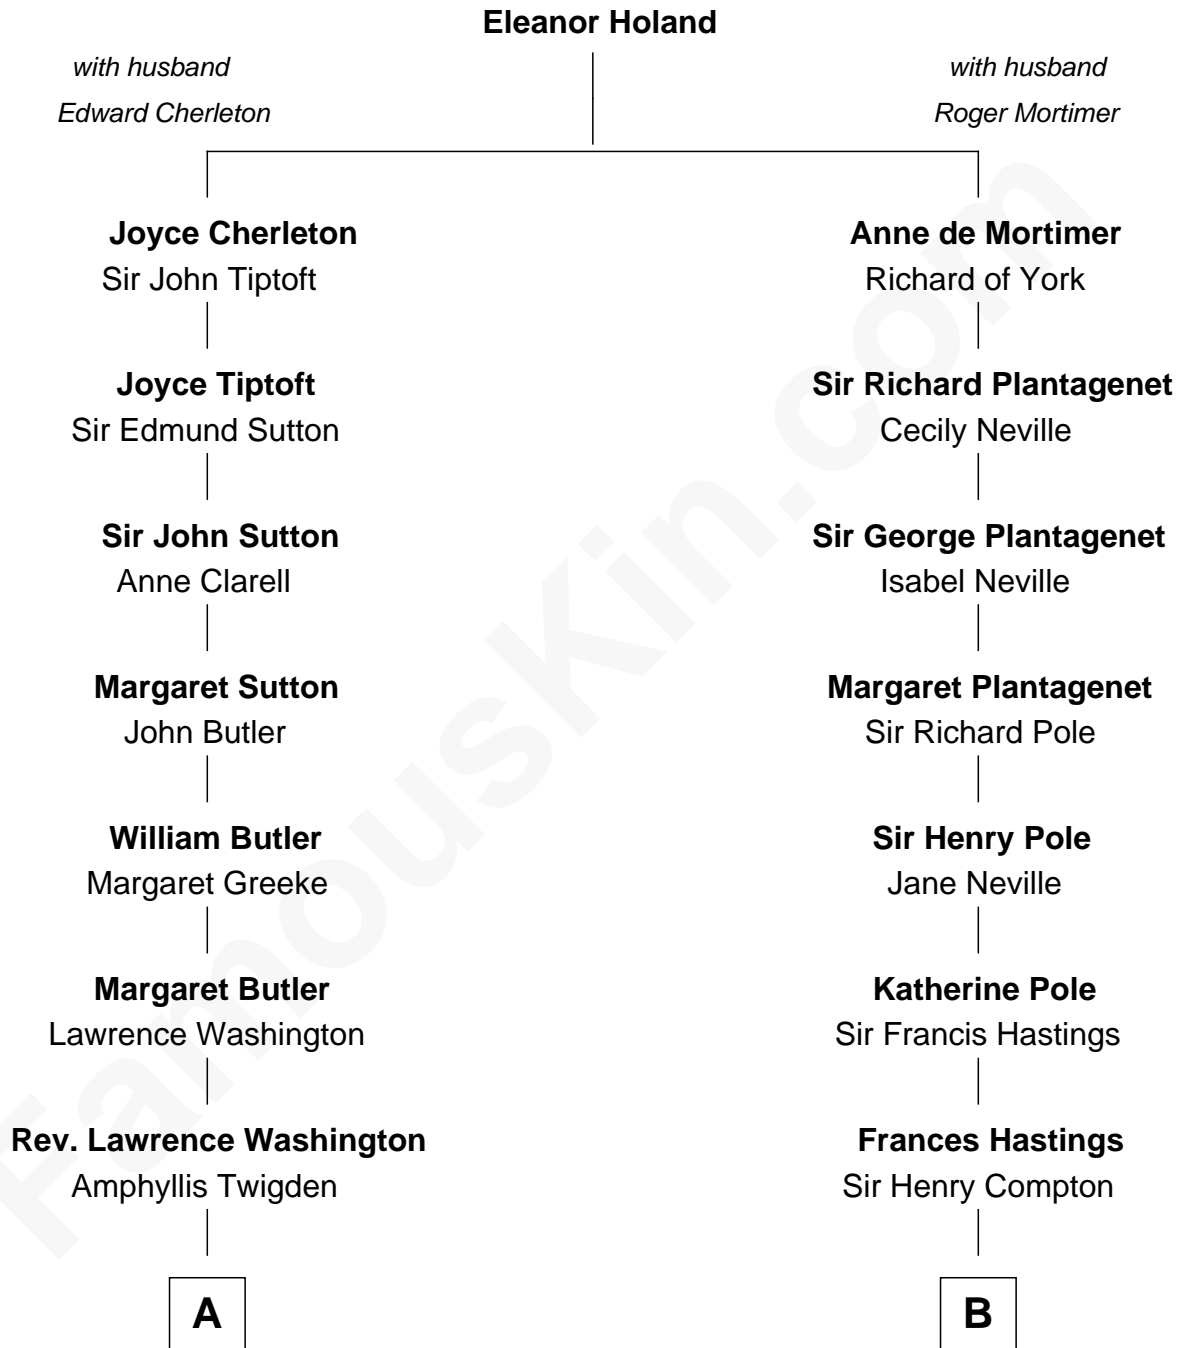

## Relationship Chart of

### George Washington

1st U.S. President

10th cousin 8 times removed of

**Princess Diana**  
Princess of Wales

C

Edward John Spencer  
Frances Ruth Burke Roche

Princess Diana  
*Princess of Wales*

FamousKin.com