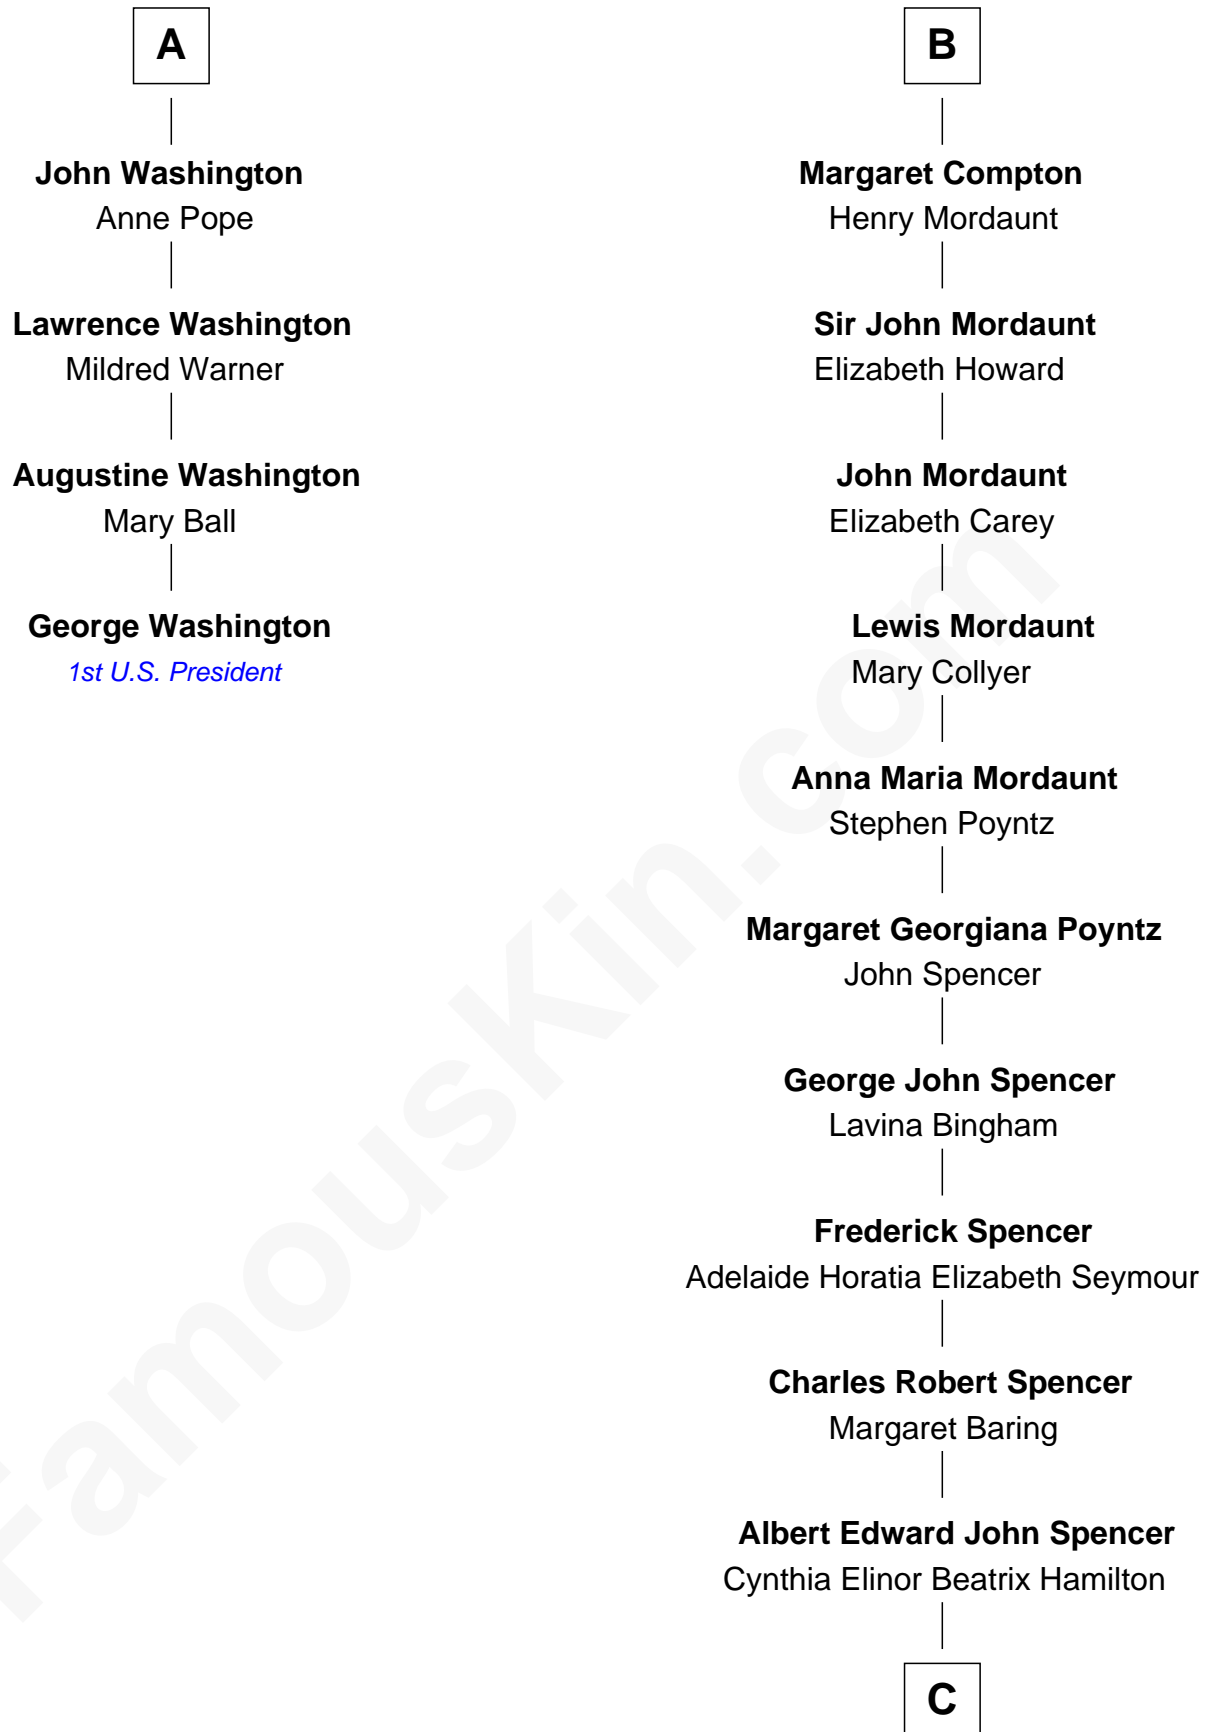

## Relationship Chart of

### George Washington

1st U.S. President

10th cousin 8 times removed of

**Princess Diana**  
Princess of Wales

C

Edward John Spencer  
Frances Ruth Burke Roche

Princess Diana  
*Princess of Wales*

FamousKin.com