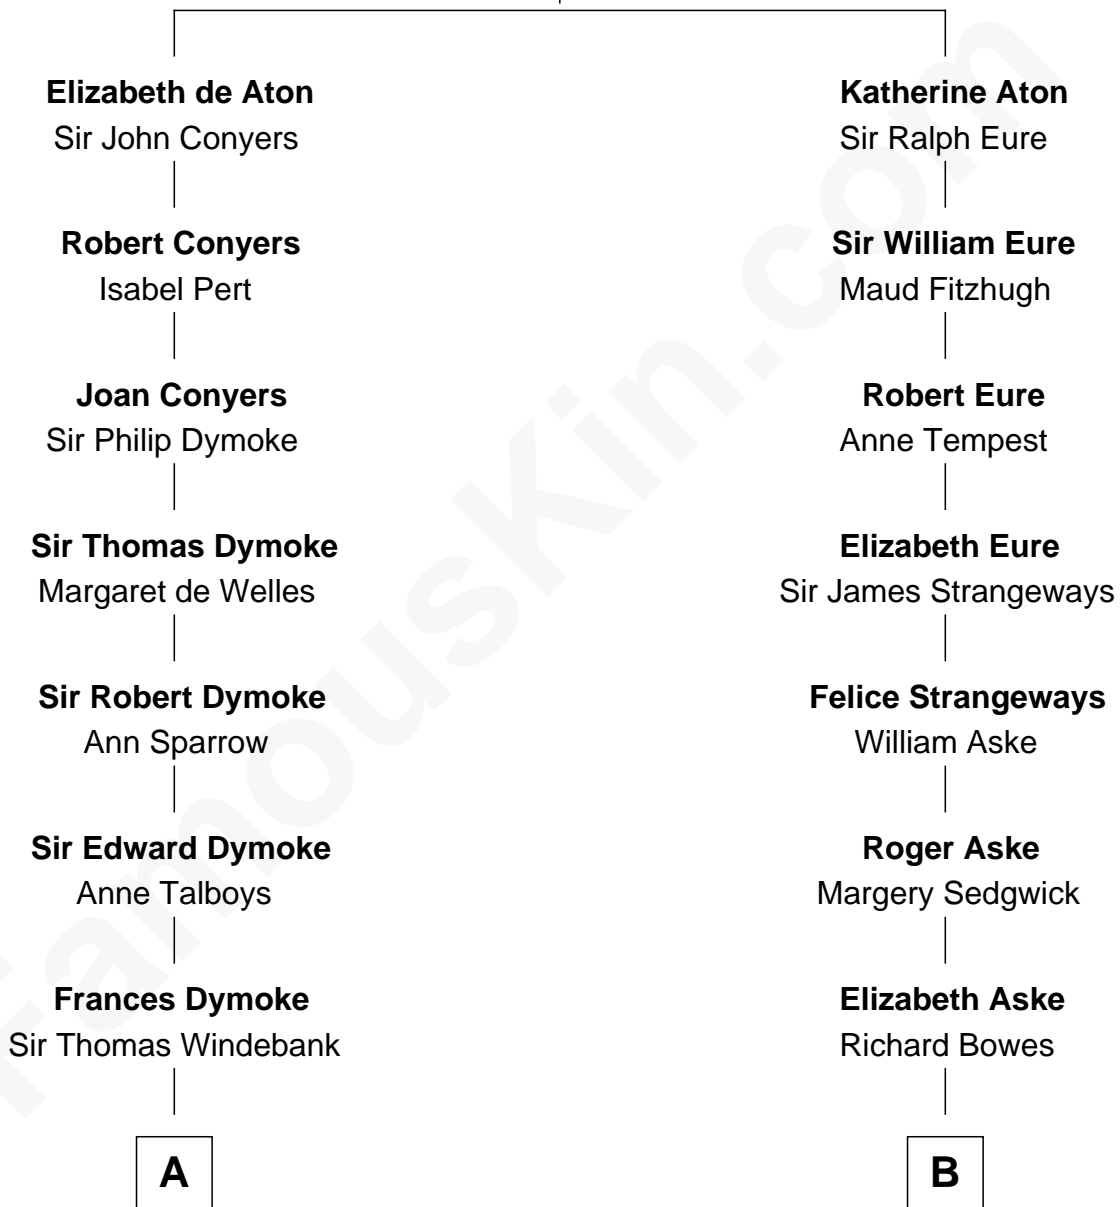

FamousKin.com
Relationship Chart of
George Washington
1st U.S. President

12th cousin 9 times removed of

Princess Diana
Princess of Wales

Sir William de Aton
 Isabel de Percy

C

James Hamilton

Mary Anna Curzon-Howe

James Albert Edward Hamilton

Rosalind Cecilia Caroline Bingham

Cynthia Elinor Beatrix Hamilton

Albert Edward John Spencer

Edward John Spencer

Frances Ruth Burke Roche

Princess Diana

Princess of Wales