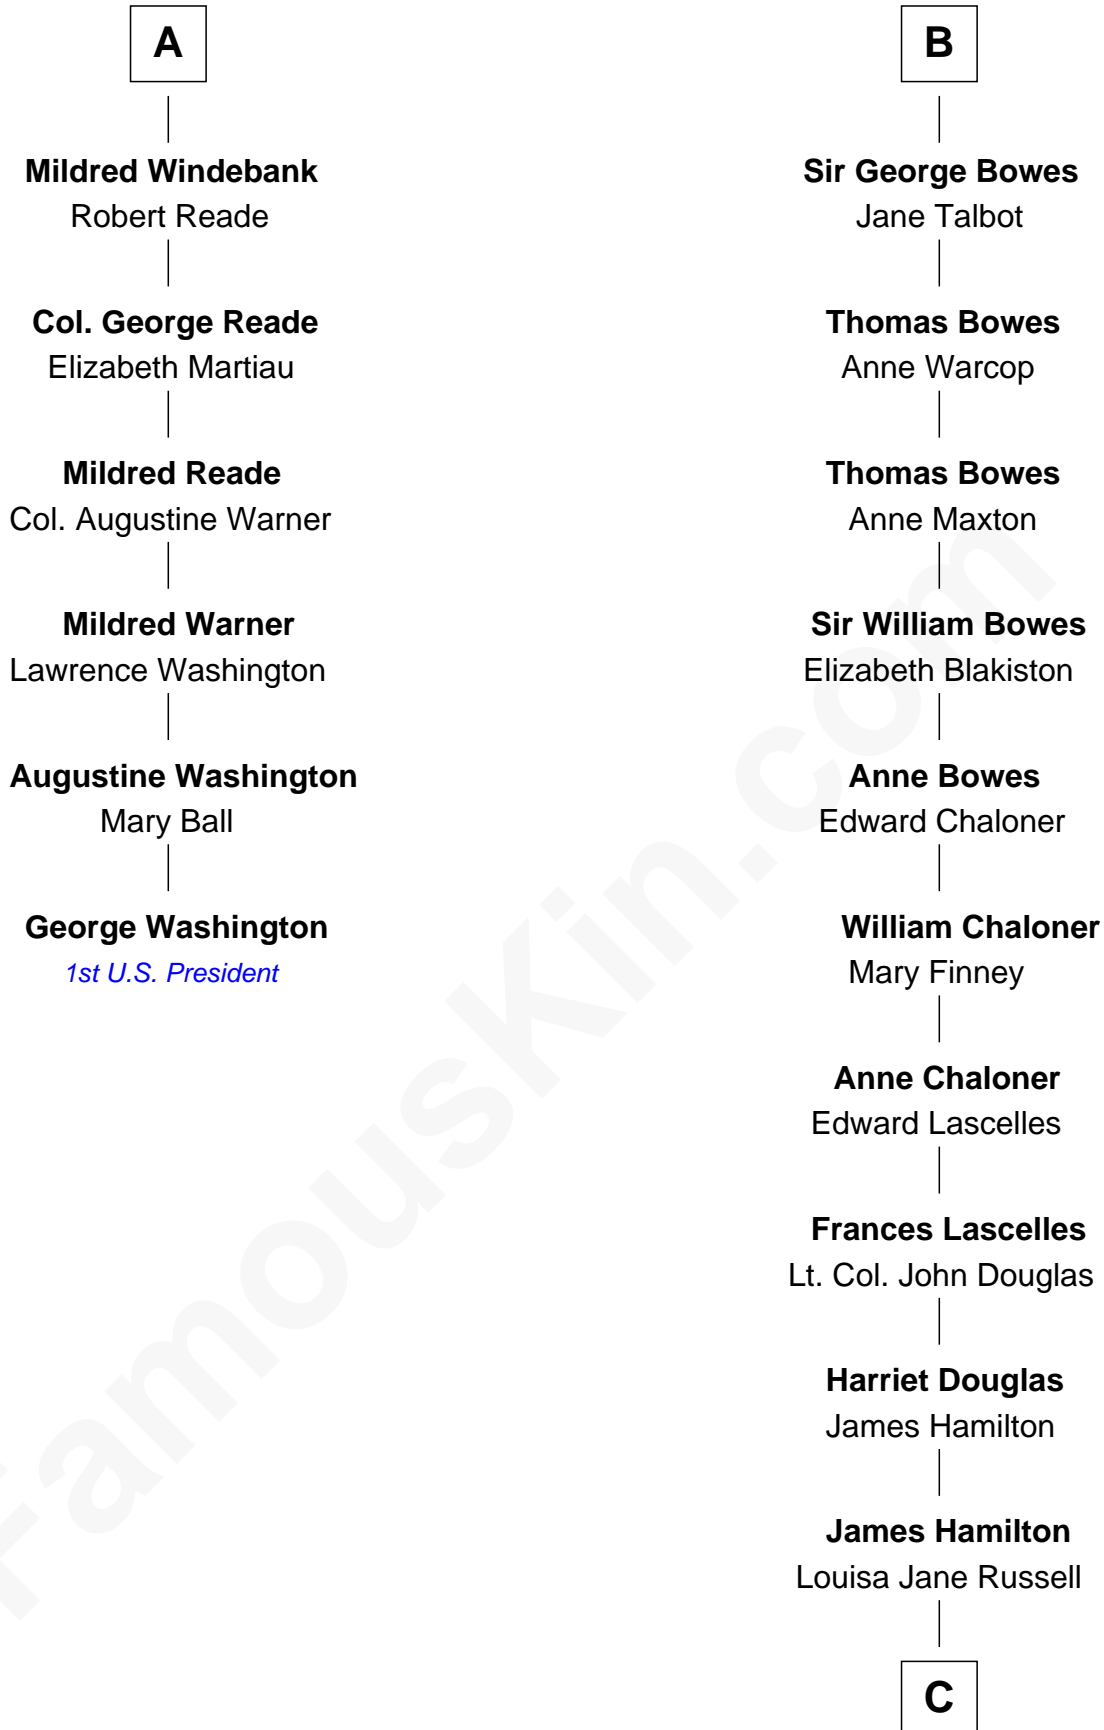

FamousKin.com
Relationship Chart of
George Washington
1st U.S. President

12th cousin 9 times removed of

Princess Diana
Princess of Wales

Sir William de Aton
 Isabel de Percy

C

James Hamilton

Mary Anna Curzon-Howe

James Albert Edward Hamilton

Rosalind Cecilia Caroline Bingham

Cynthia Elinor Beatrix Hamilton

Albert Edward John Spencer

Edward John Spencer

Frances Ruth Burke Roche

Princess Diana

Princess of Wales