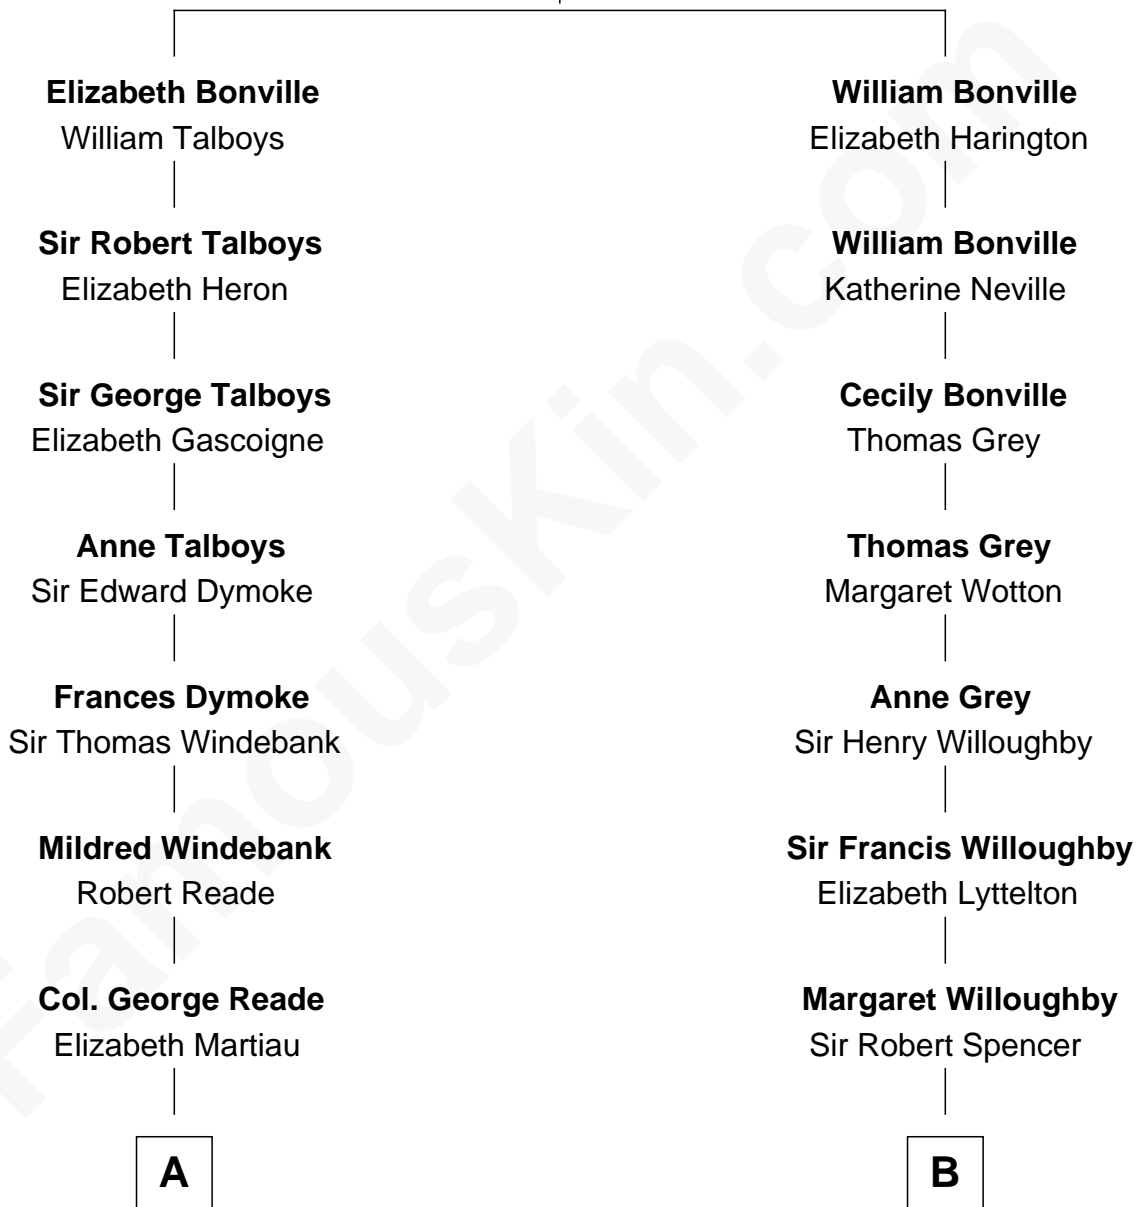

## Relationship Chart of

### George Washington

*1st U.S. President*

10th cousin 8 times removed of

**Princess Diana**  
*Princess of Wales*

**Sir William Bonville**  
Margaret Grey

**C**

**Edward John Spencer**  
Frances Ruth Burke Roche

**Princess Diana**  
*Princess of Wales*

FamousKin.com