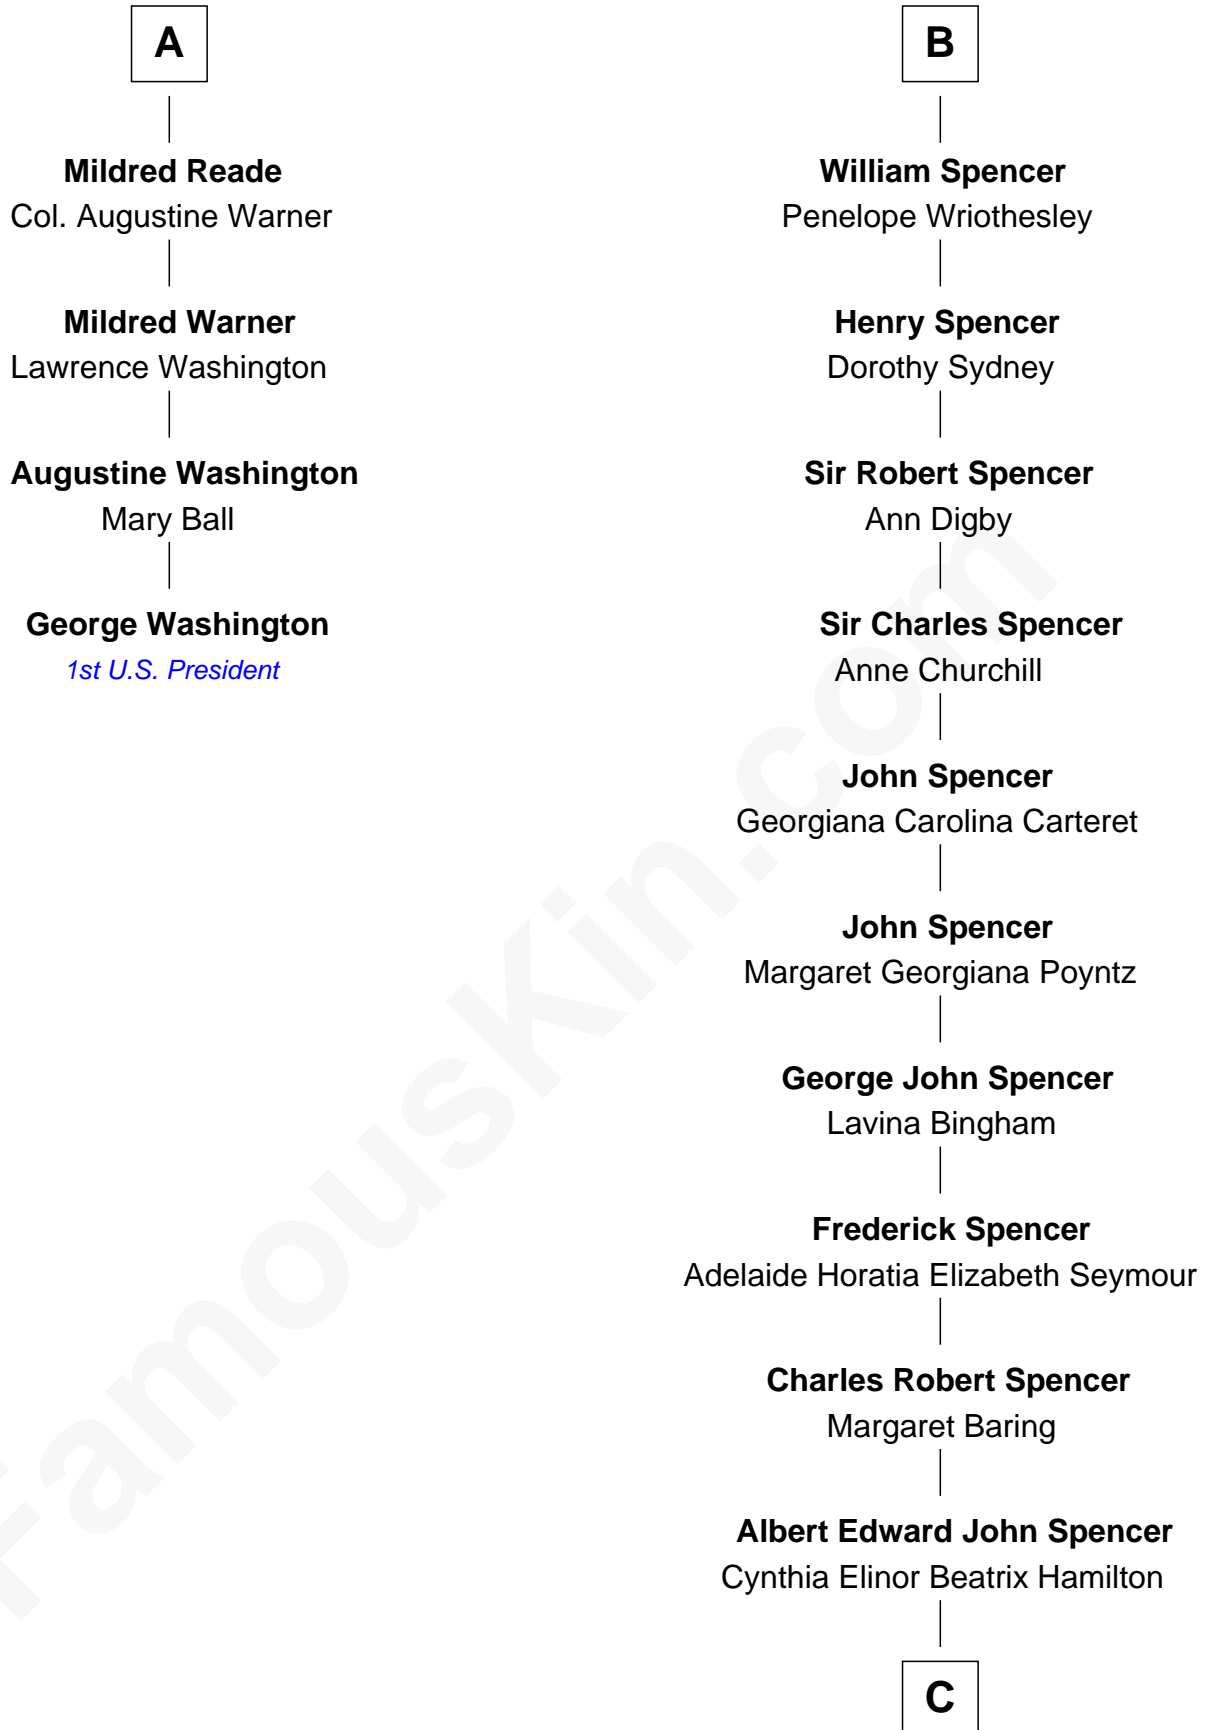

## Relationship Chart of

### George Washington

*1st U.S. President*

10th cousin 8 times removed of

**Princess Diana**  
*Princess of Wales*

**Sir William Bonville**  
Margaret Grey

**C**

**Edward John Spencer**  
Frances Ruth Burke Roche

**Princess Diana**  
*Princess of Wales*

FamousKin.com