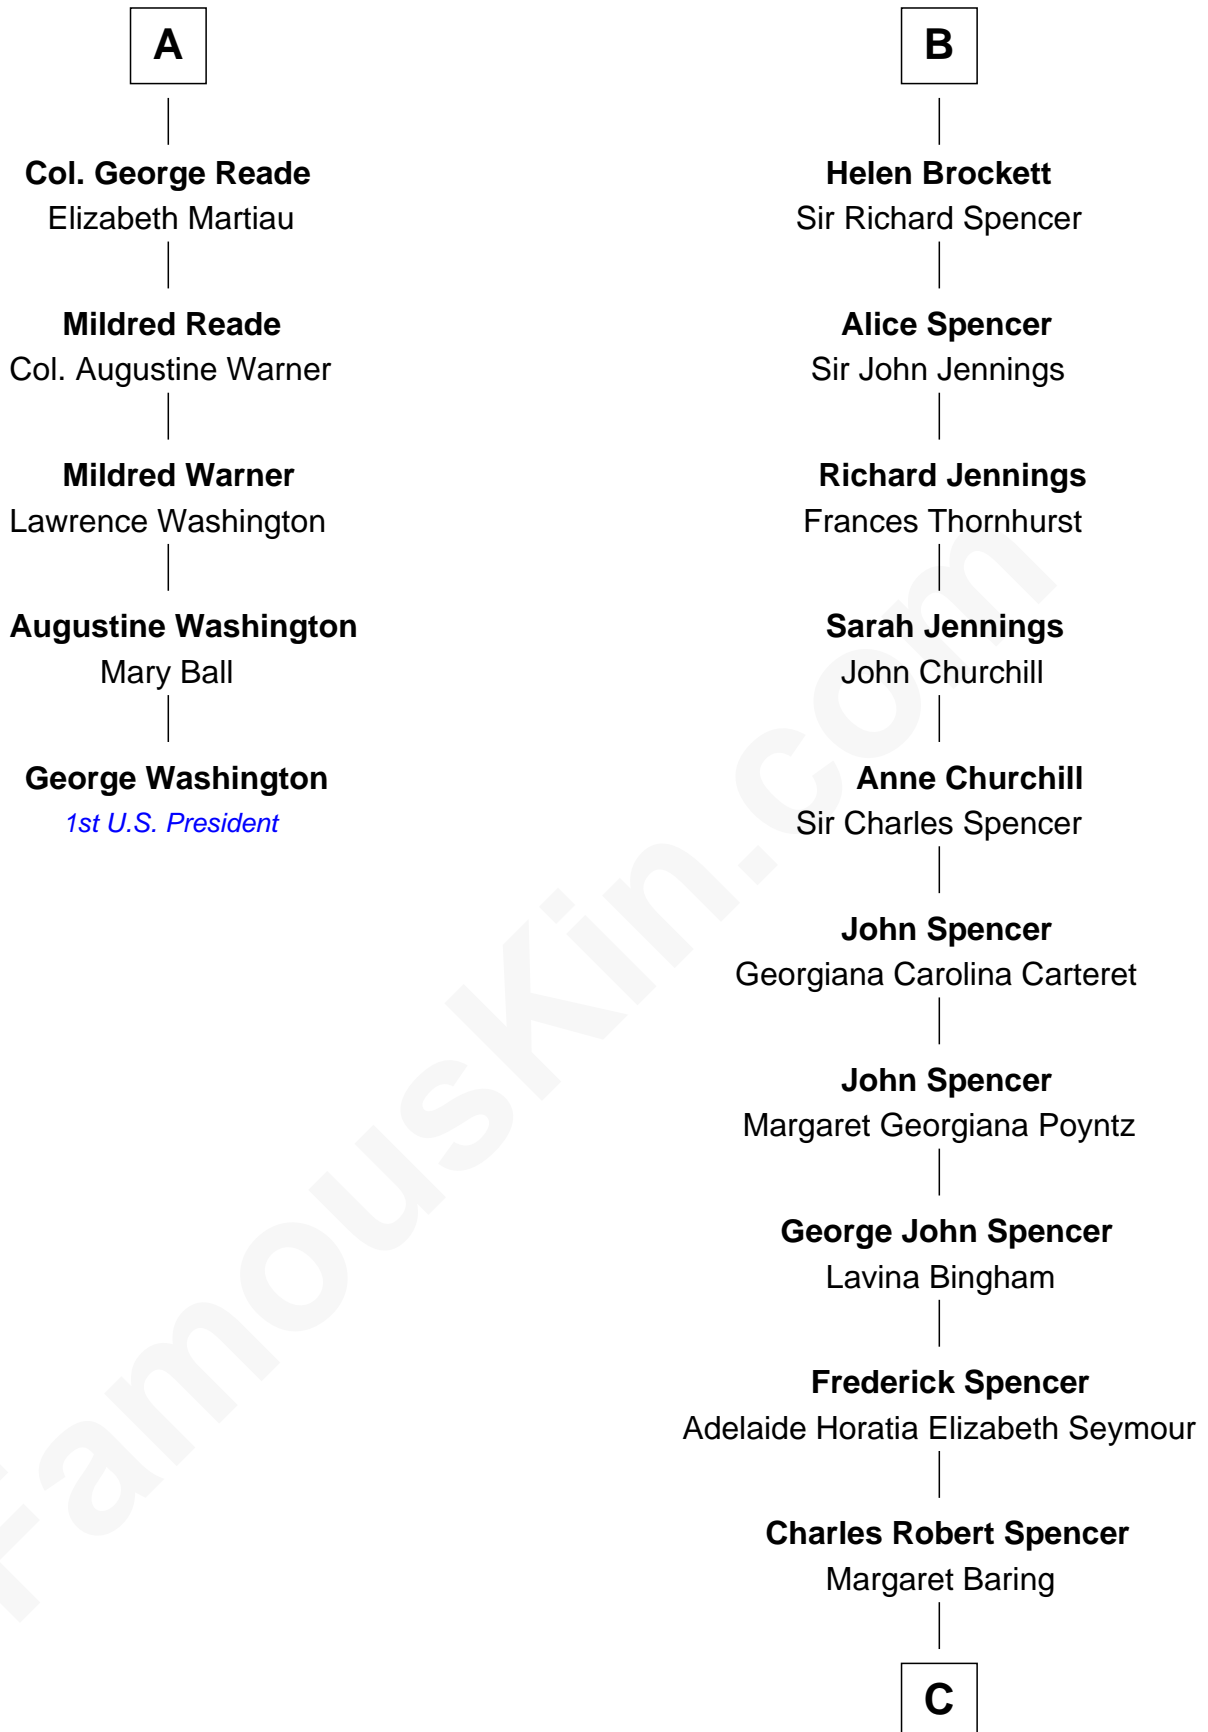

FamousKin.com

Relationship Chart of

George Washington

1st U.S. President

11th cousin 8 times removed of

Princess Diana
Princess of Wales

C

Albert Edward John Spencer
Cynthia Elinor Beatrix Hamilton

Edward John Spencer
Frances Ruth Burke Roche

Princess Diana
Princess of Wales

FamousKin.com