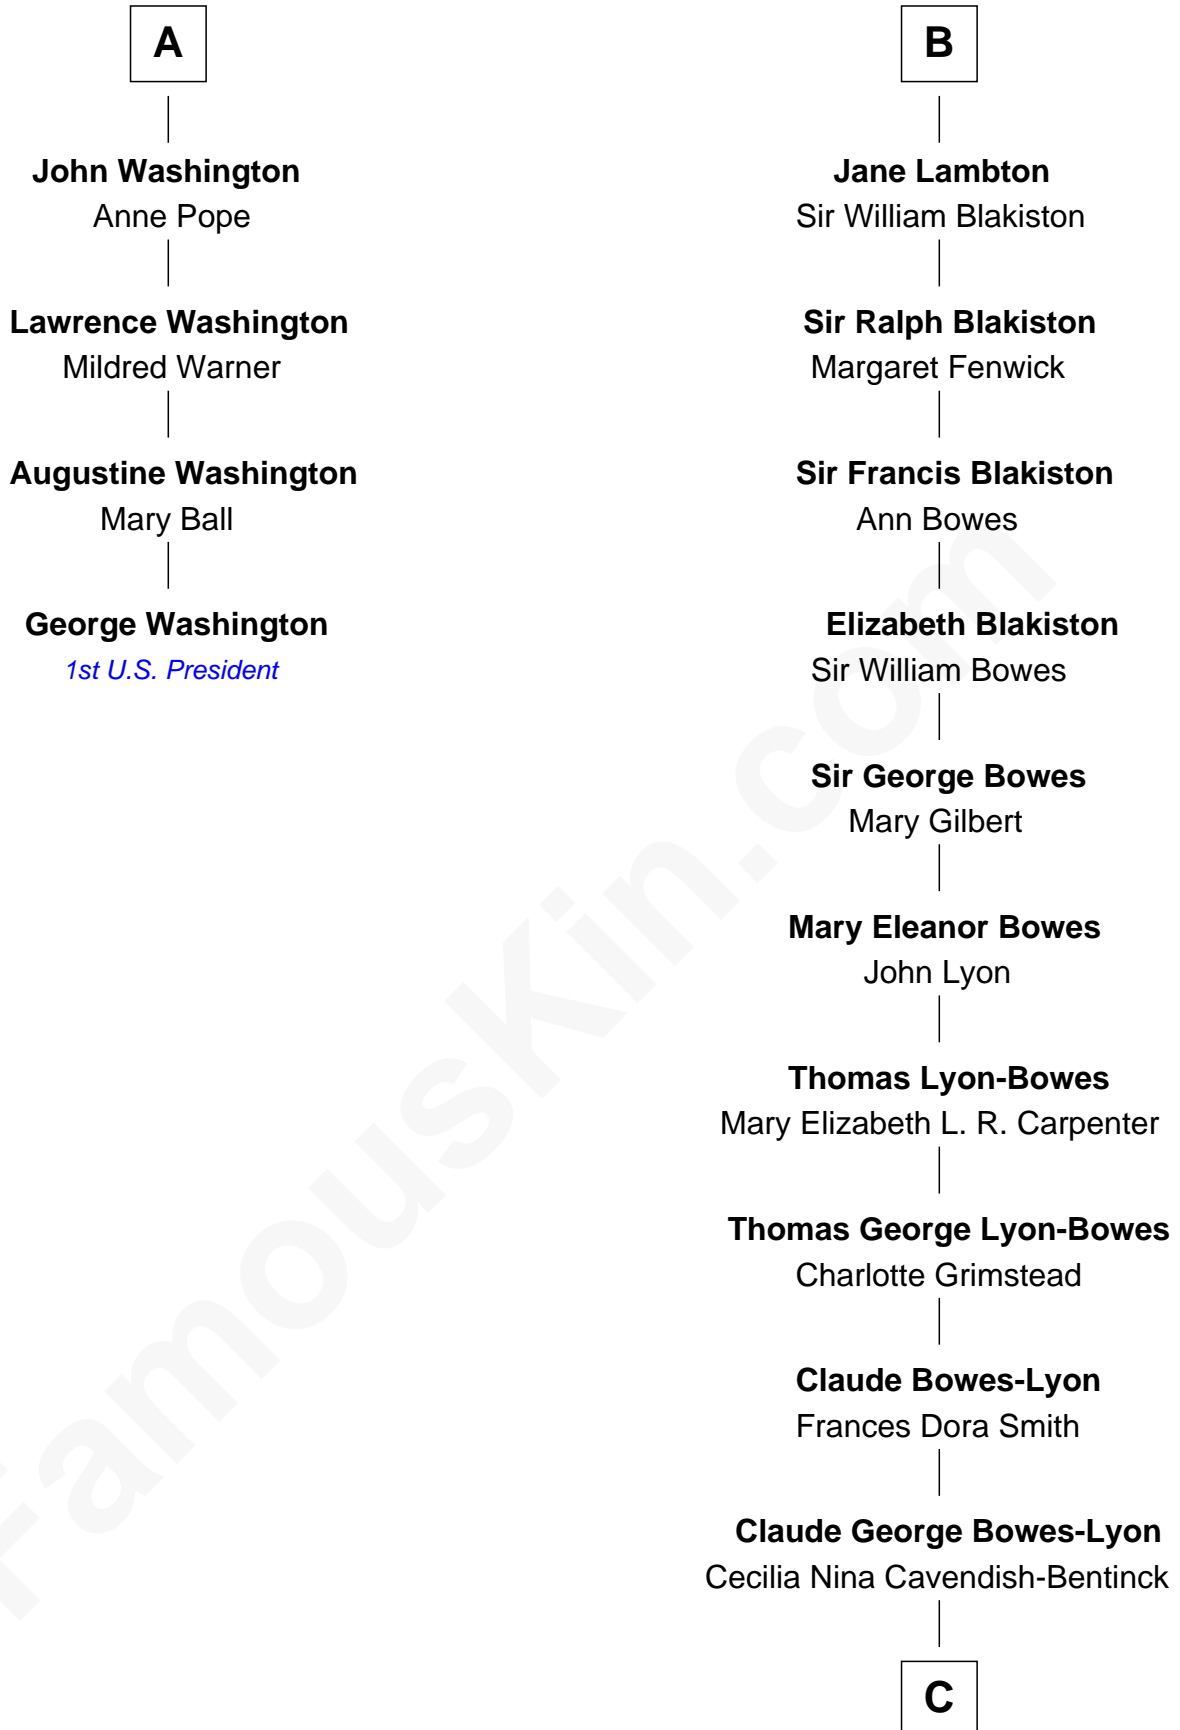

## Relationship Chart of

### George Washington

1st U.S. President

10th cousin 9 times removed of

**King Charles III**  
King of the United Kingdom

**C**

**Elizabeth Bowes-Lyon**  
George VI, King of the United Kingdom

**Elizabeth II, Queen of the United Kingdom**  
Prince Philip of Edinburgh

**King Charles III**  
*King of the United Kingdom*

FamousKin.com