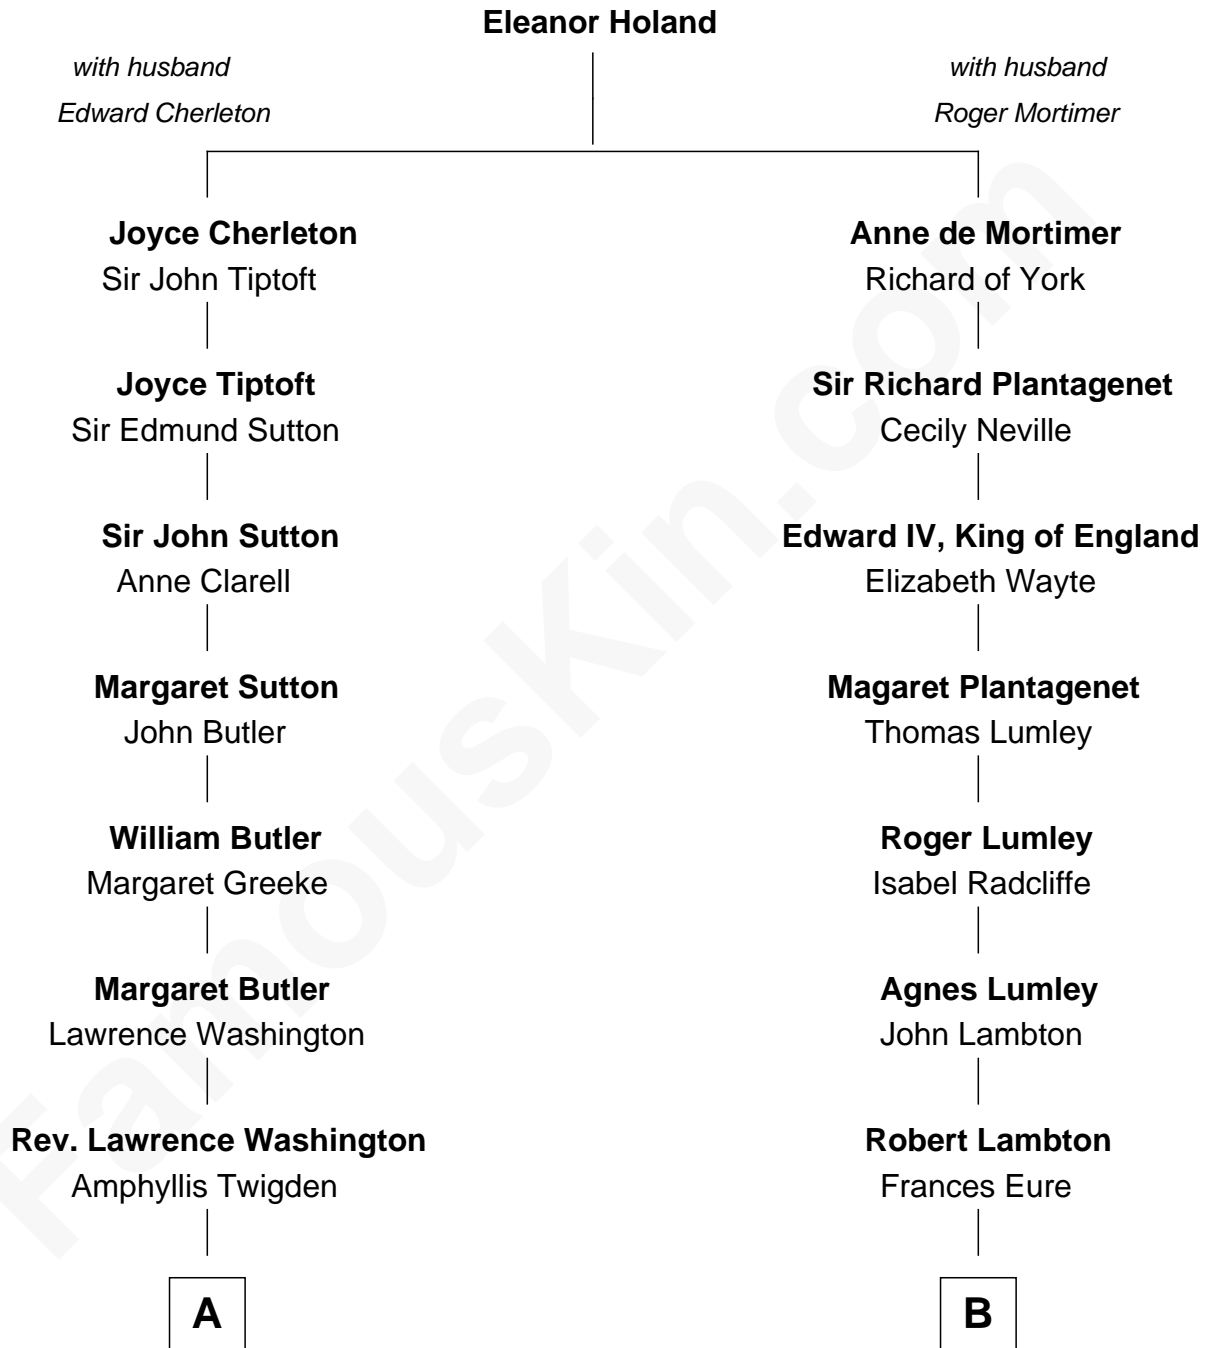

## Relationship Chart of

### George Washington

1st U.S. President

10th cousin 9 times removed of

**King Charles III**  
King of the United Kingdom

**C**

**Elizabeth Bowes-Lyon**  
George VI, King of the United Kingdom

**Elizabeth II, Queen of the United Kingdom**  
Prince Philip of Edinburgh

**King Charles III**  
*King of the United Kingdom*

FamousKin.com