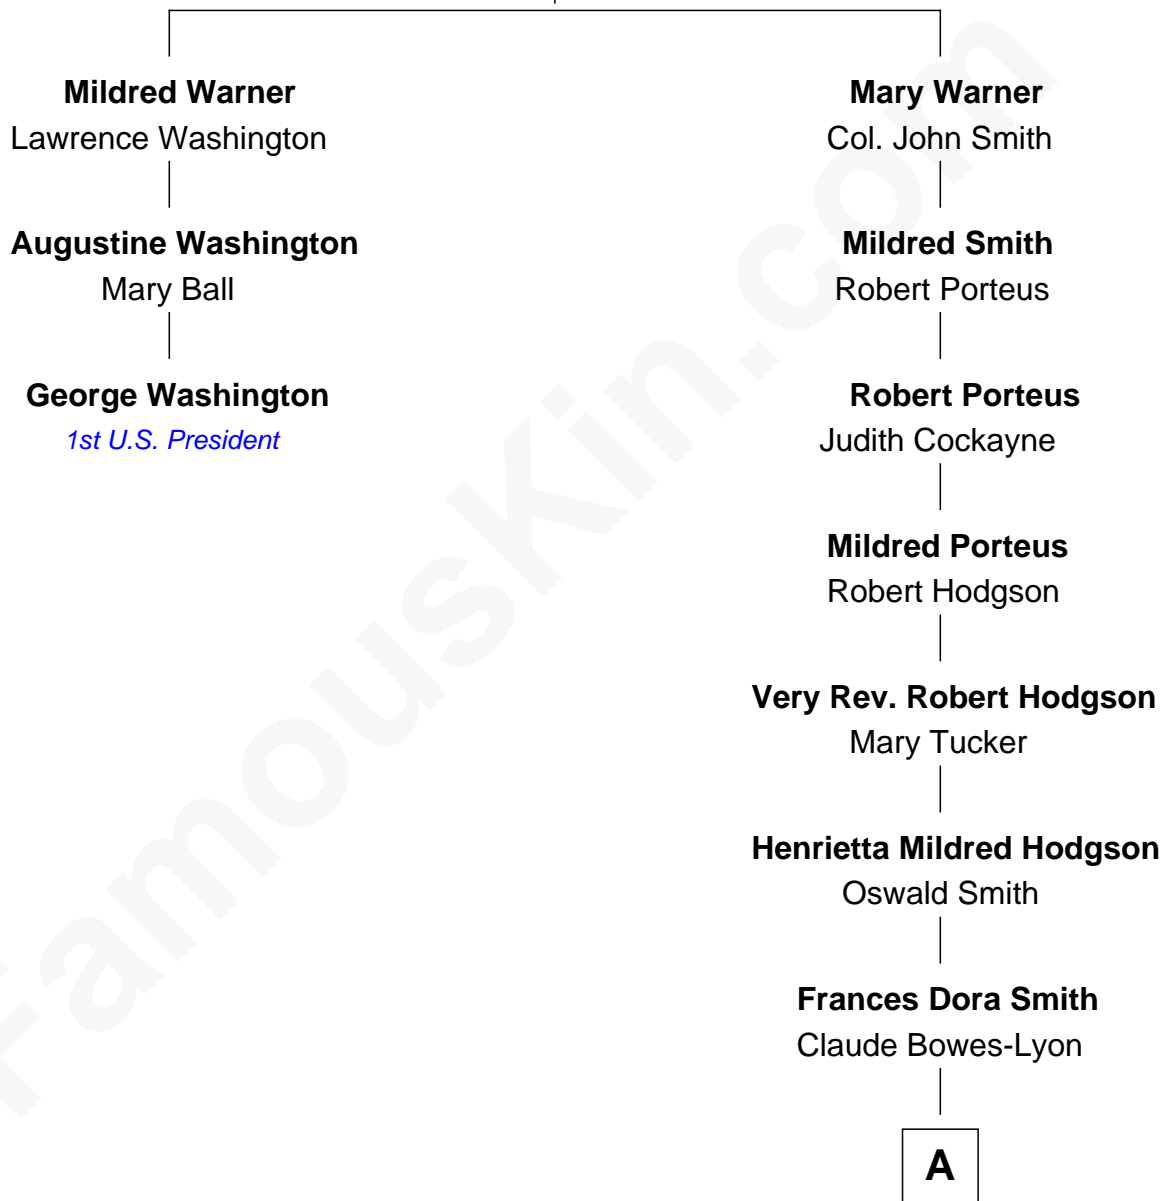

FamousKin.com
Relationship Chart of
George Washington
1st U.S. President

2nd cousin 8 times removed of
King Charles III
King of the United Kingdom

Col. Augustine Warner
 Mildred Reade

A

Claude George Bowes-Lyon
Cecilia Nina Cavendish-Bentinck

Elizabeth Bowes-Lyon
George VI, King of the United Kingdom

Elizabeth II, Queen of the United Kingdom
Prince Philip of Edinburgh

King Charles III
King of the United Kingdom

FamousKin.com