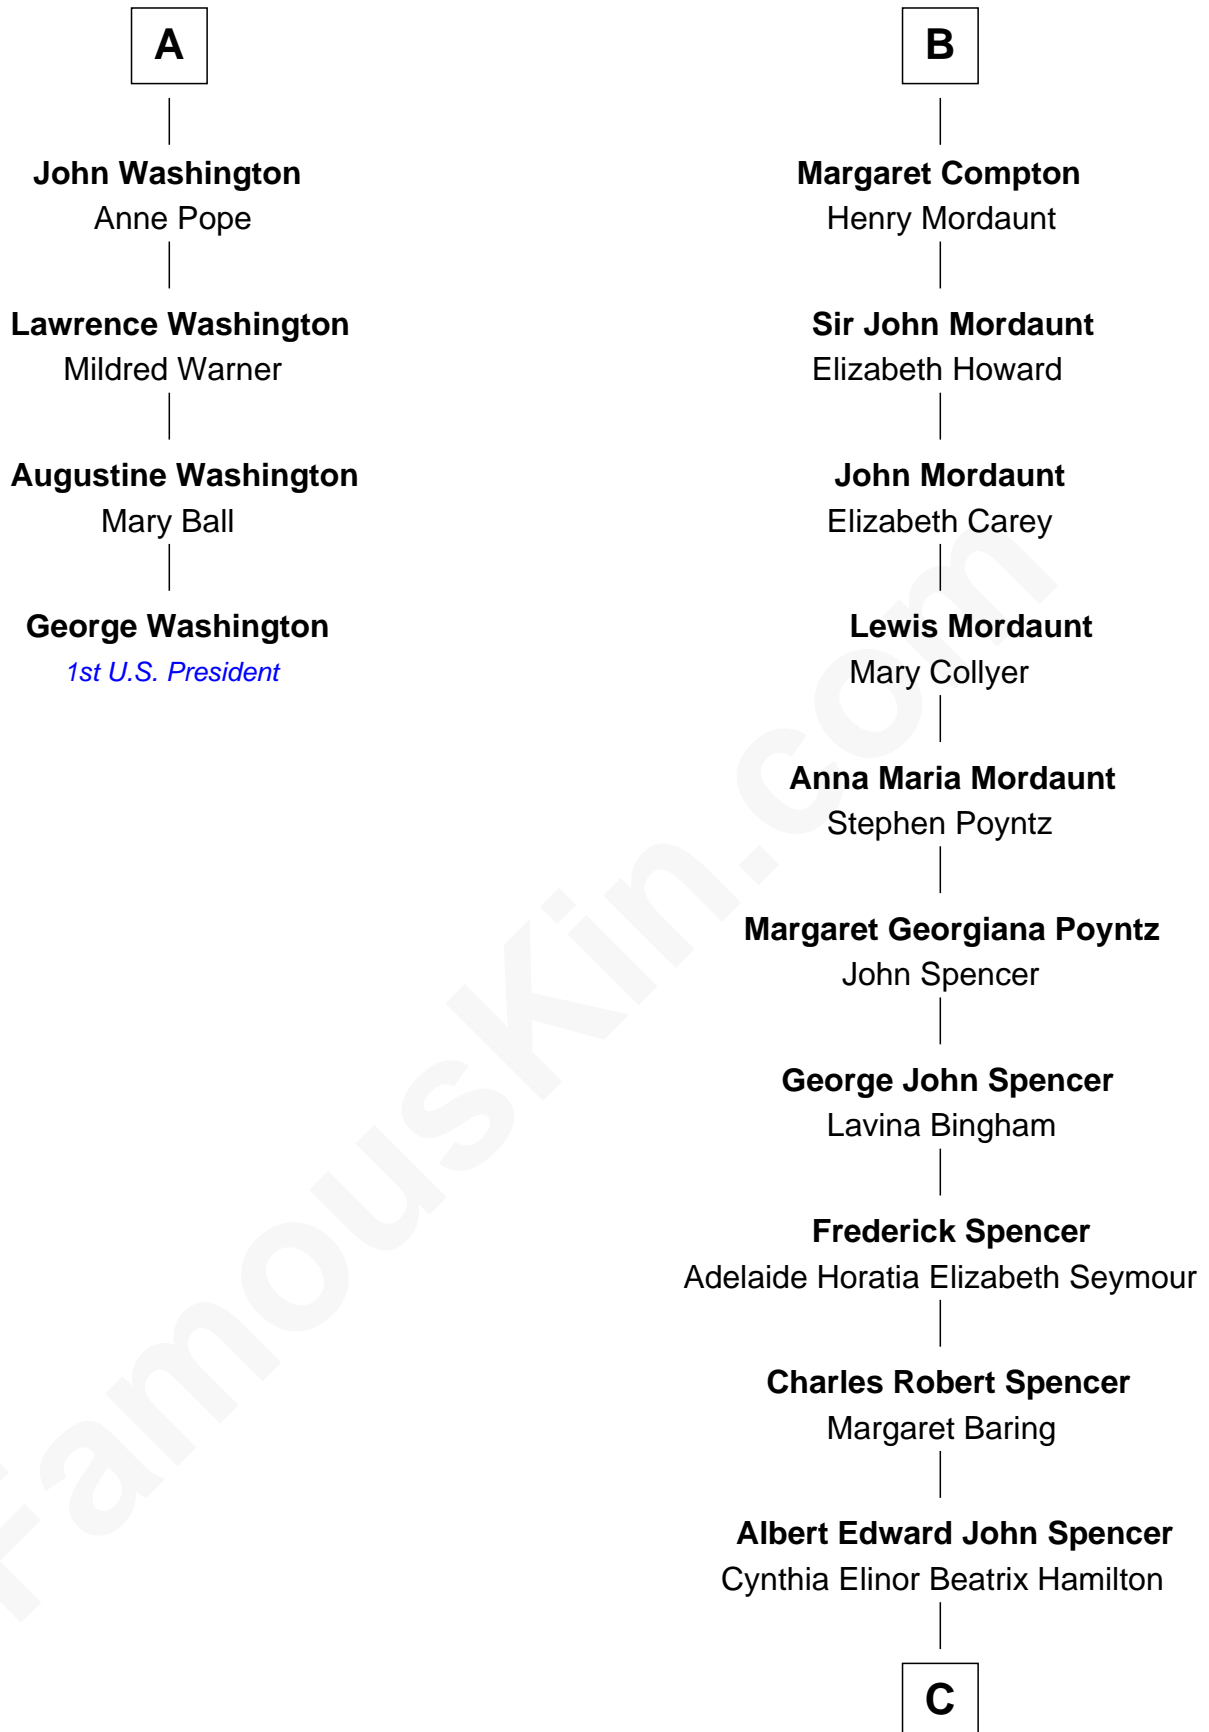

## Relationship Chart of

### George Washington

1st U.S. President

10th cousin 9 times removed of

**Prince William**  
*Prince of Wales*

**C**

**Edward John Spencer**  
Frances Ruth Burke Roche

**Princess Diana Frances Spencer**  
Charles III, King of the United Kingdom

**Prince William**  
*Prince of Wales*

FamousKin.com