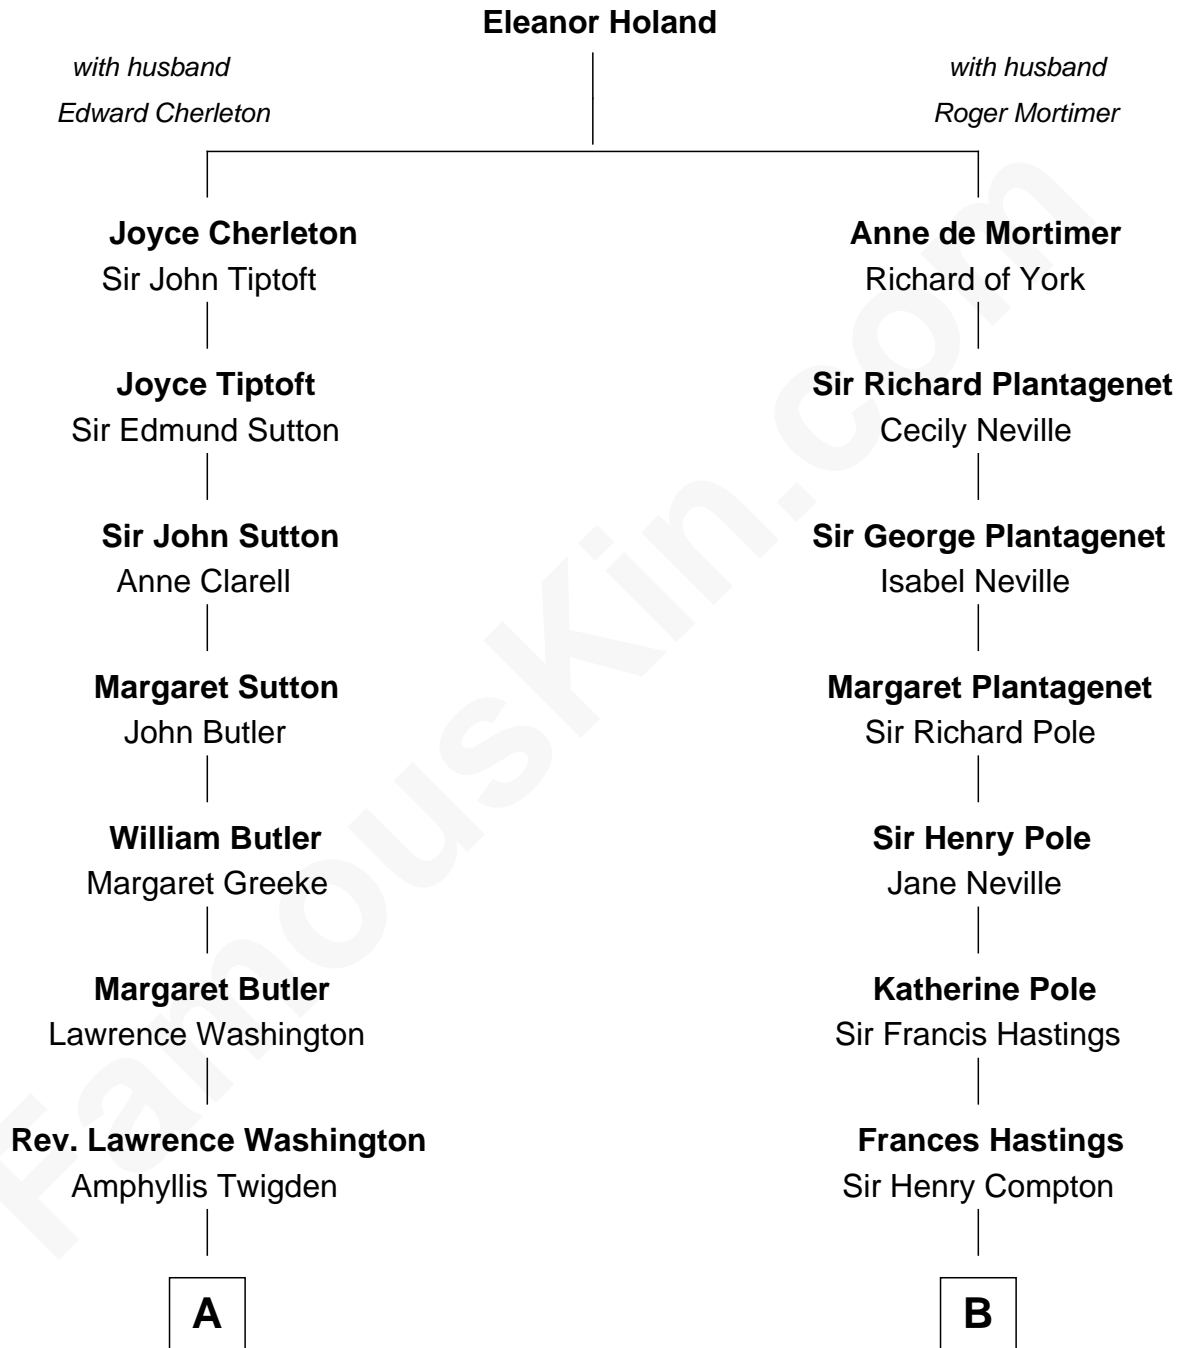

## Relationship Chart of

### George Washington

1st U.S. President

10th cousin 9 times removed of

**Prince William**  
*Prince of Wales*

**C**

**Edward John Spencer**  
Frances Ruth Burke Roche

**Princess Diana Frances Spencer**  
Charles III, King of the United Kingdom

**Prince William**  
*Prince of Wales*

FamousKin.com