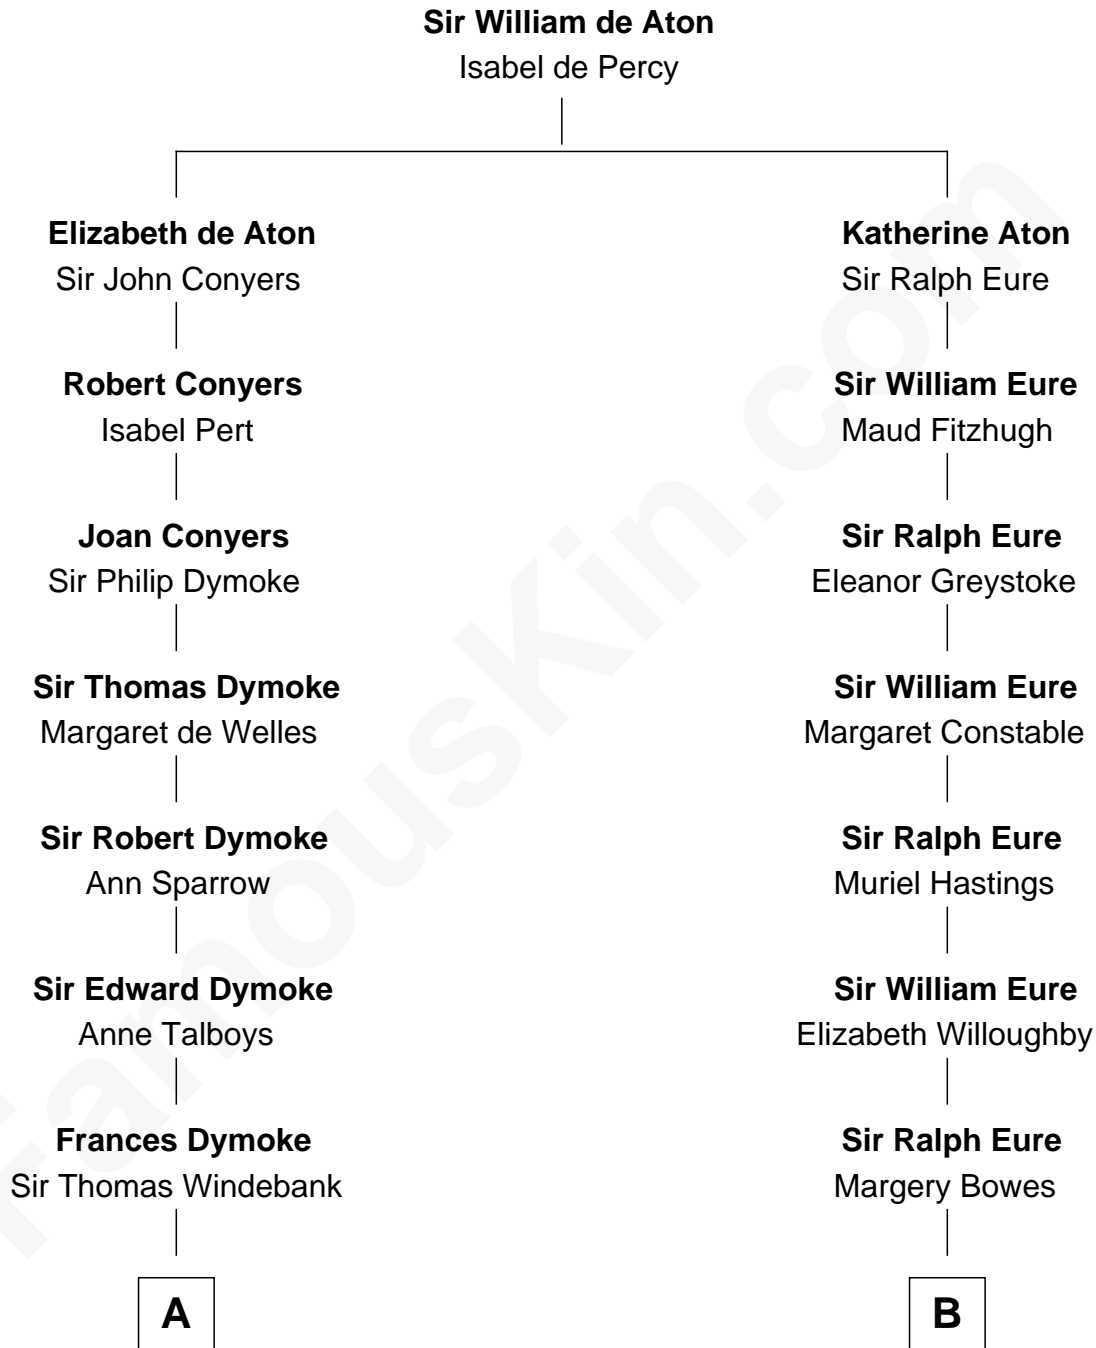

FamousKin.com
Relationship Chart of
George Washington
1st U.S. President

12th cousin 9 times removed of
Catherine Middleton
Princess of Wales

C

John Harrison

Jane Hill

Thomas Harrison

Elizabeth Mary Temple

Dorothy Harrison

Ronald John James Goldsmith

Carole Elizabeth Goldsmith

Michael Francis Middleton

Catherine Middleton

Princess of Wales