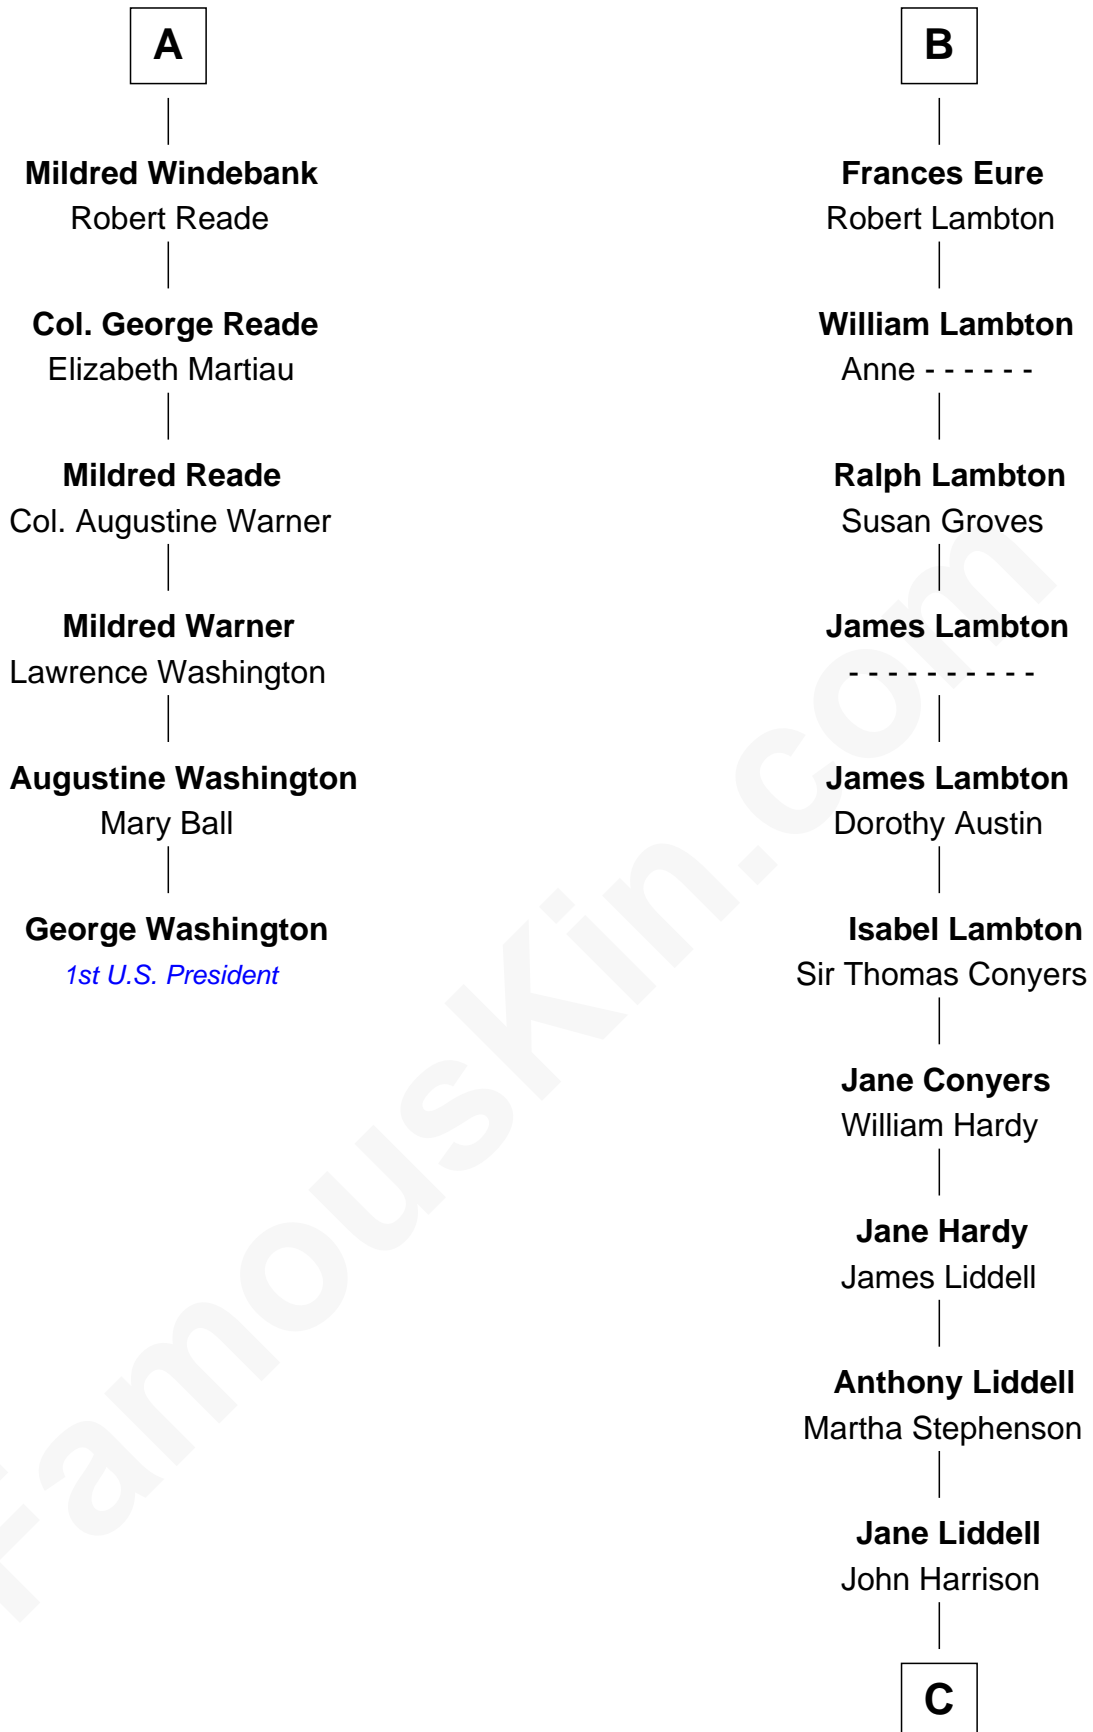

FamousKin.com
Relationship Chart of
George Washington
1st U.S. President

12th cousin 9 times removed of
Catherine Middleton
Princess of Wales

C

John Harrison

Jane Hill

Thomas Harrison

Elizabeth Mary Temple

Dorothy Harrison

Ronald John James Goldsmith

Carole Elizabeth Goldsmith

Michael Francis Middleton

Catherine Middleton

Princess of Wales