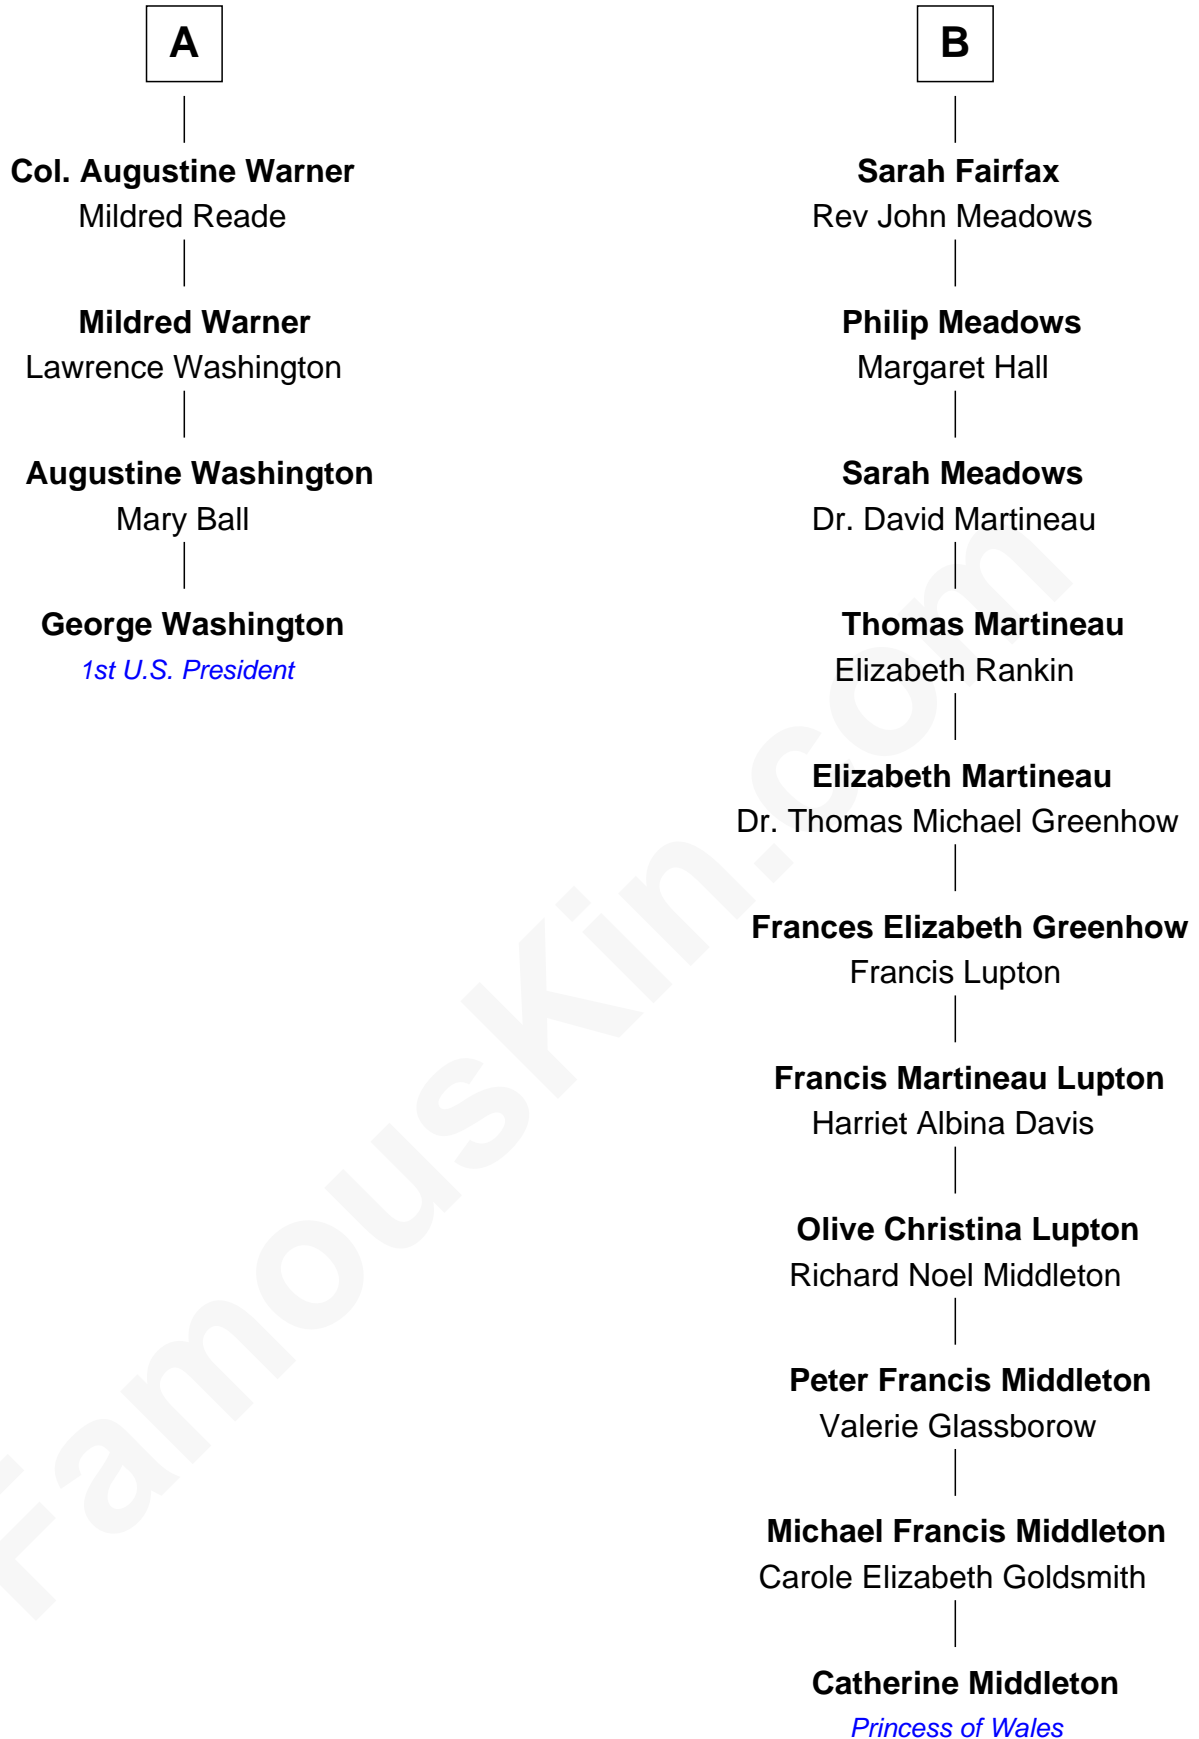

FamousKin.com
Relationship Chart of
George Washington
1st U.S. President

10th cousin 7 times removed of
Catherine Middleton
Princess of Wales

Catherine Middleton photo by [Pat Pilon](#) ([CC BY 2.0](#))