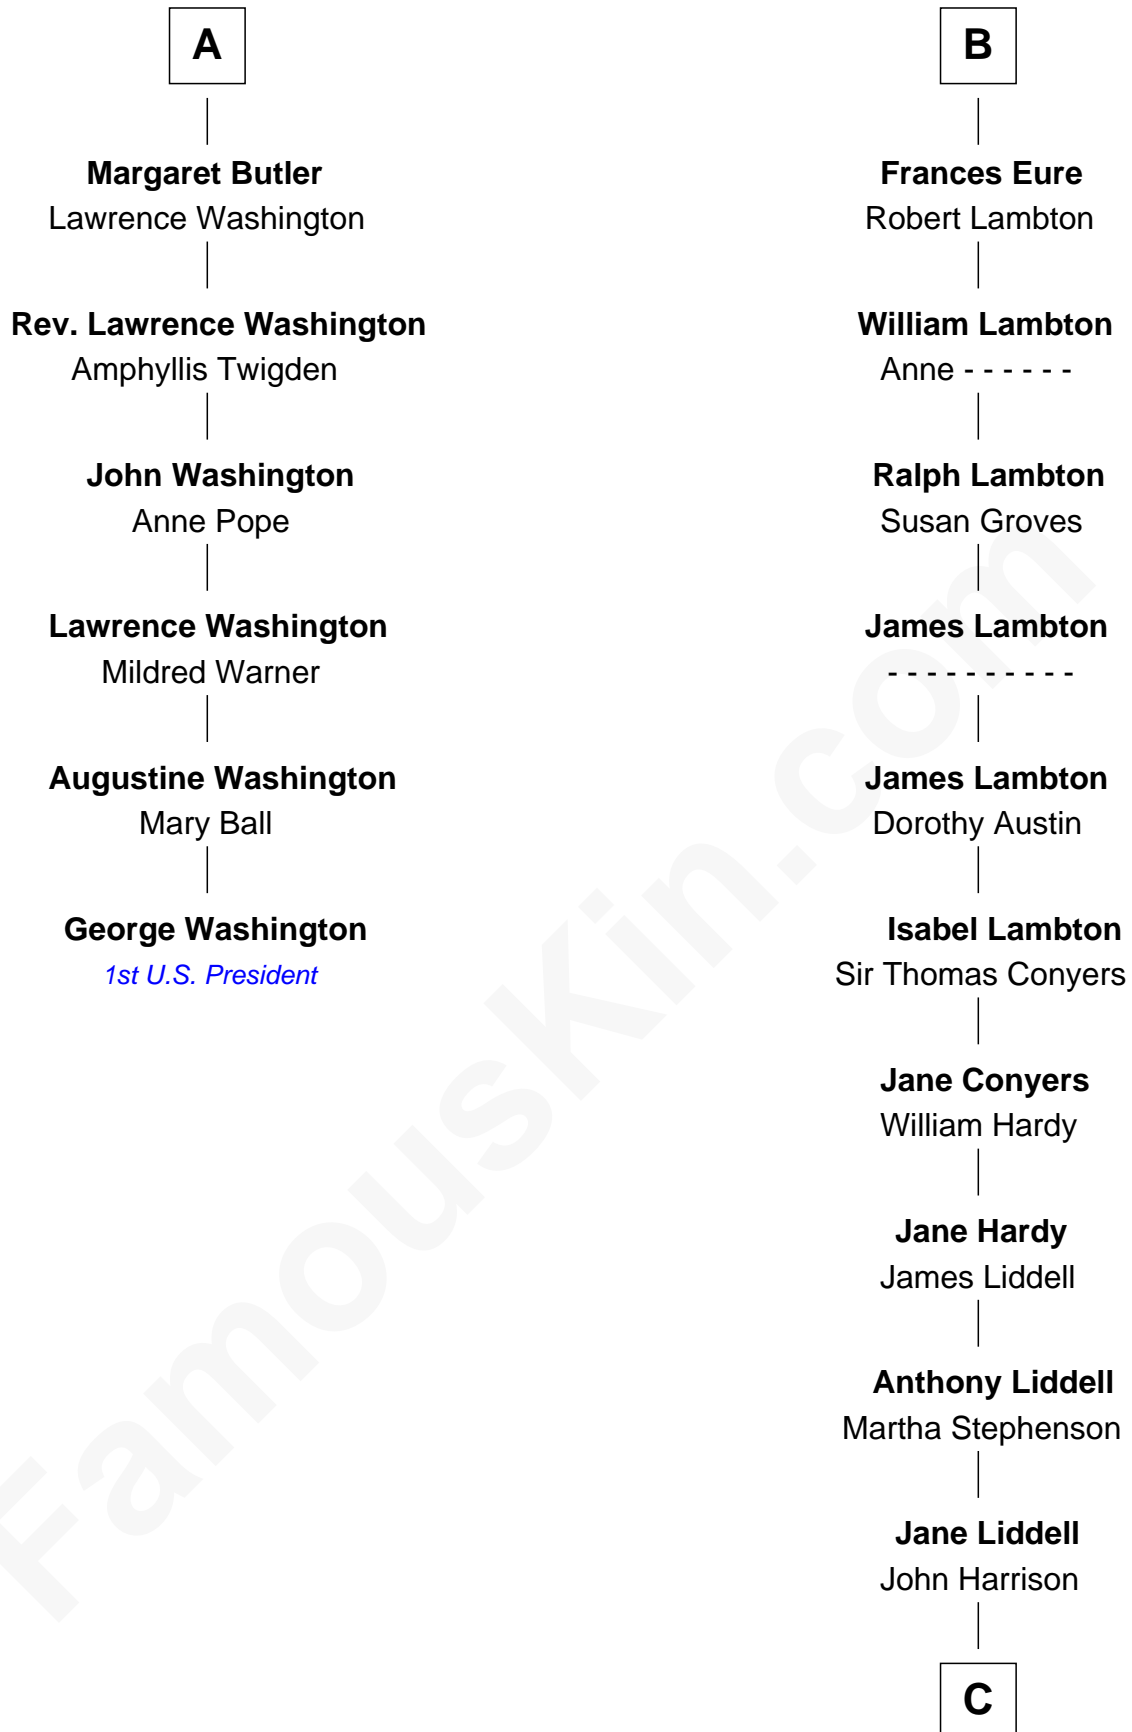

FamousKin.com
Relationship Chart of
George Washington
1st U.S. President

12th cousin 9 times removed of
Catherine Middleton
Princess of Wales

Sir Philip le Despencer
 Elizabeth - - - - -

Alice le Despenser
 Sir John Sutton

Sir John Sutton
 Constance Blount

Sir John Sutton
 Elizabeth Berkeley

Sir Edmund Sutton
 Joyce Tiptoft

Sir John Sutton
 Anne Clarell

Margaret Sutton
 John Butler

William Butler
 Margaret Greeke

A

Sir Philip le Despencer
 Elizabeth de Tibetot

Margery Despencer
 Sir Roger Wentworth

Agnes Wentworth
 Sir Robert Constable

Margaret Constable
 Sir William Eure

Sir Ralph Eure
 Muriel Hastings

Sir William Eure
 Elizabeth Willoughby

Sir Ralph Eure
 Margery Bowes

B

C

John Harrison

Jane Hill

Thomas Harrison

Elizabeth Mary Temple

Dorothy Harrison

Ronald John James Goldsmith