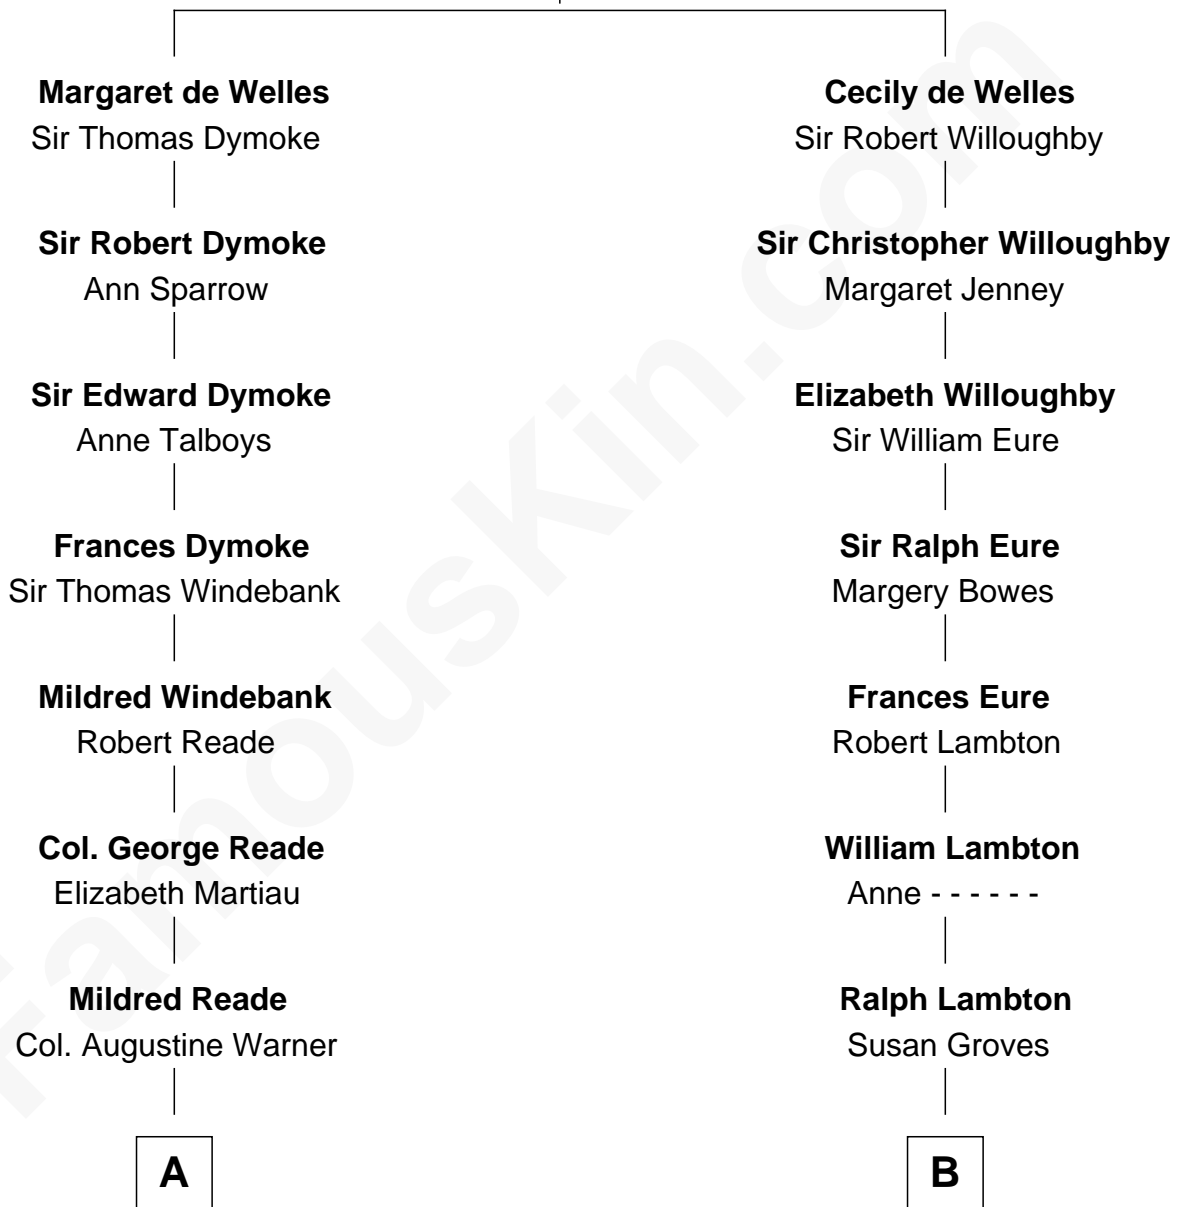

FamousKin.com
Relationship Chart of
George Washington
1st U.S. President

9th cousin 9 times removed of
Catherine Middleton
Princess of Wales

Sir Lionel de Welles
 Joan de Waterton

C

Carole Elizabeth Goldsmith

Michael Francis Middleton

Catherine Middleton

Princess of Wales

FamousKin.com