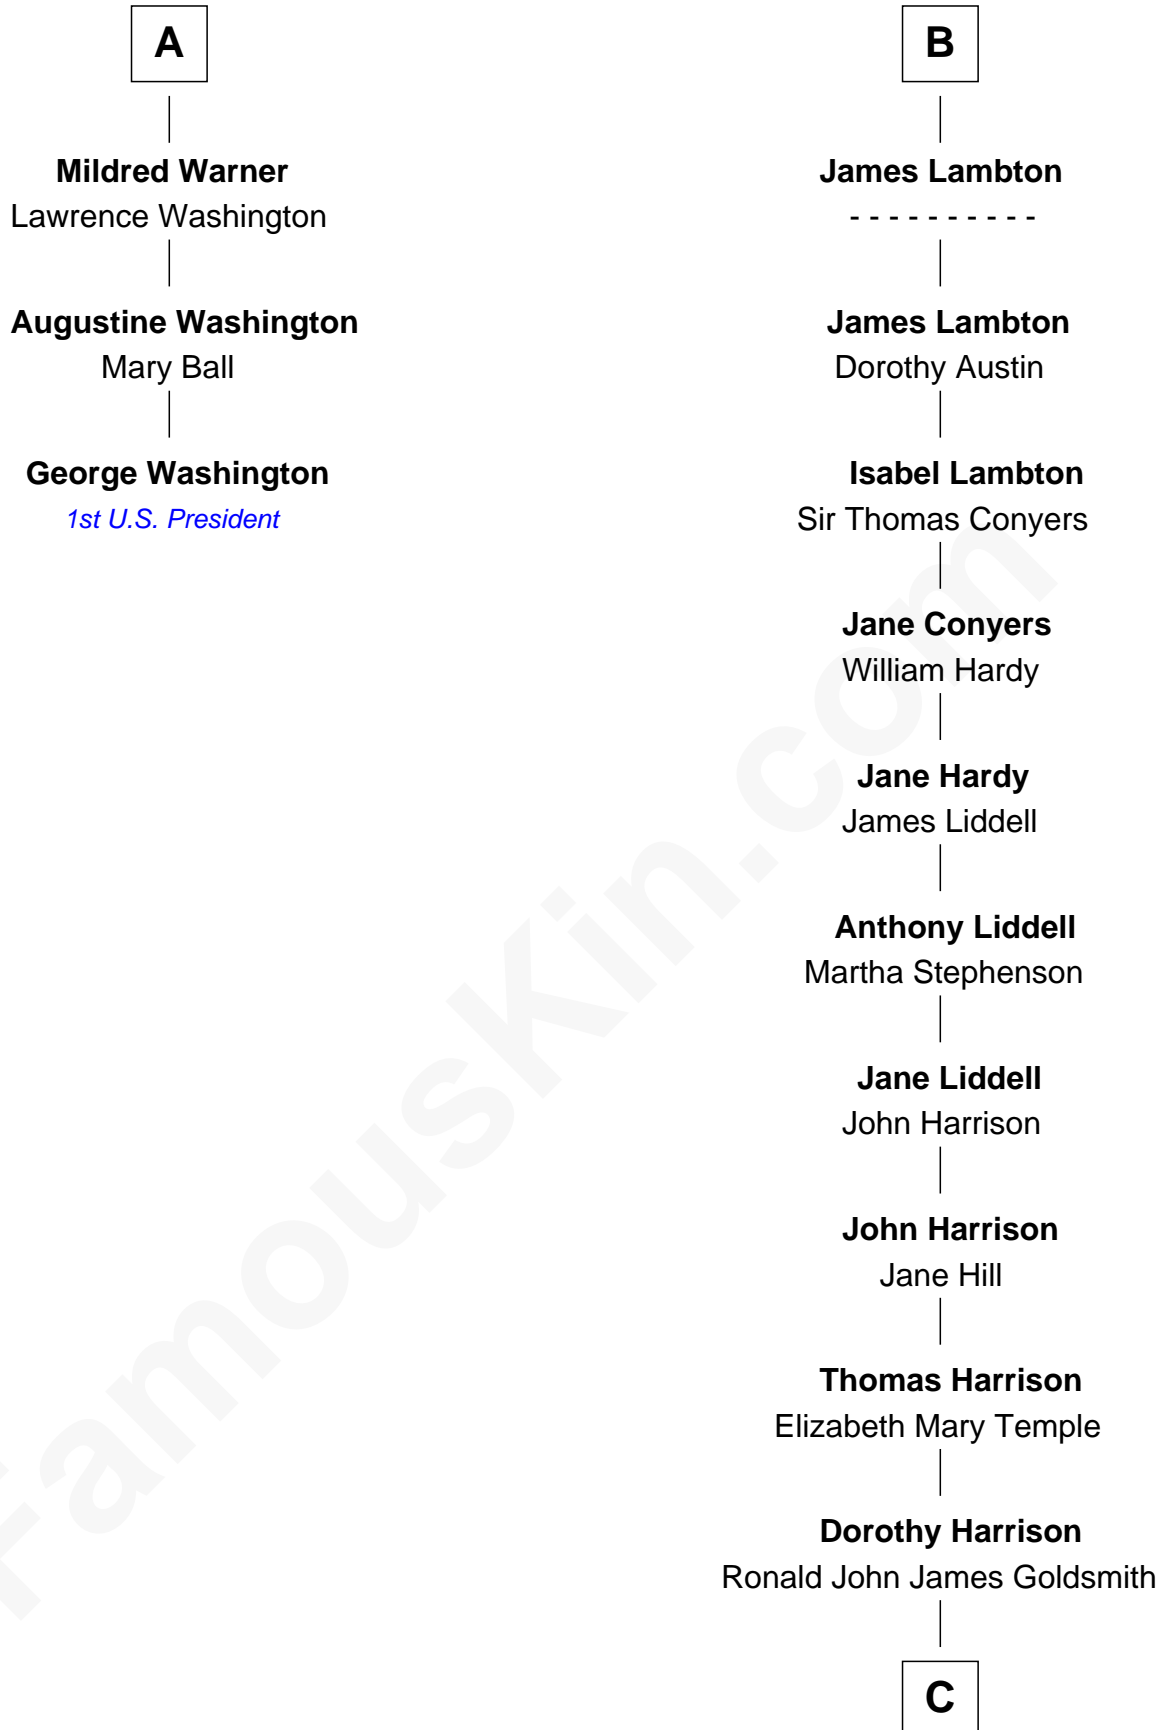

FamousKin.com
Relationship Chart of
George Washington
1st U.S. President

9th cousin 9 times removed of
Catherine Middleton
Princess of Wales

Sir Lionel de Welles
 Joan de Waterton

C

Carole Elizabeth Goldsmith

Michael Francis Middleton

Catherine Middleton

Princess of Wales

FamousKin.com