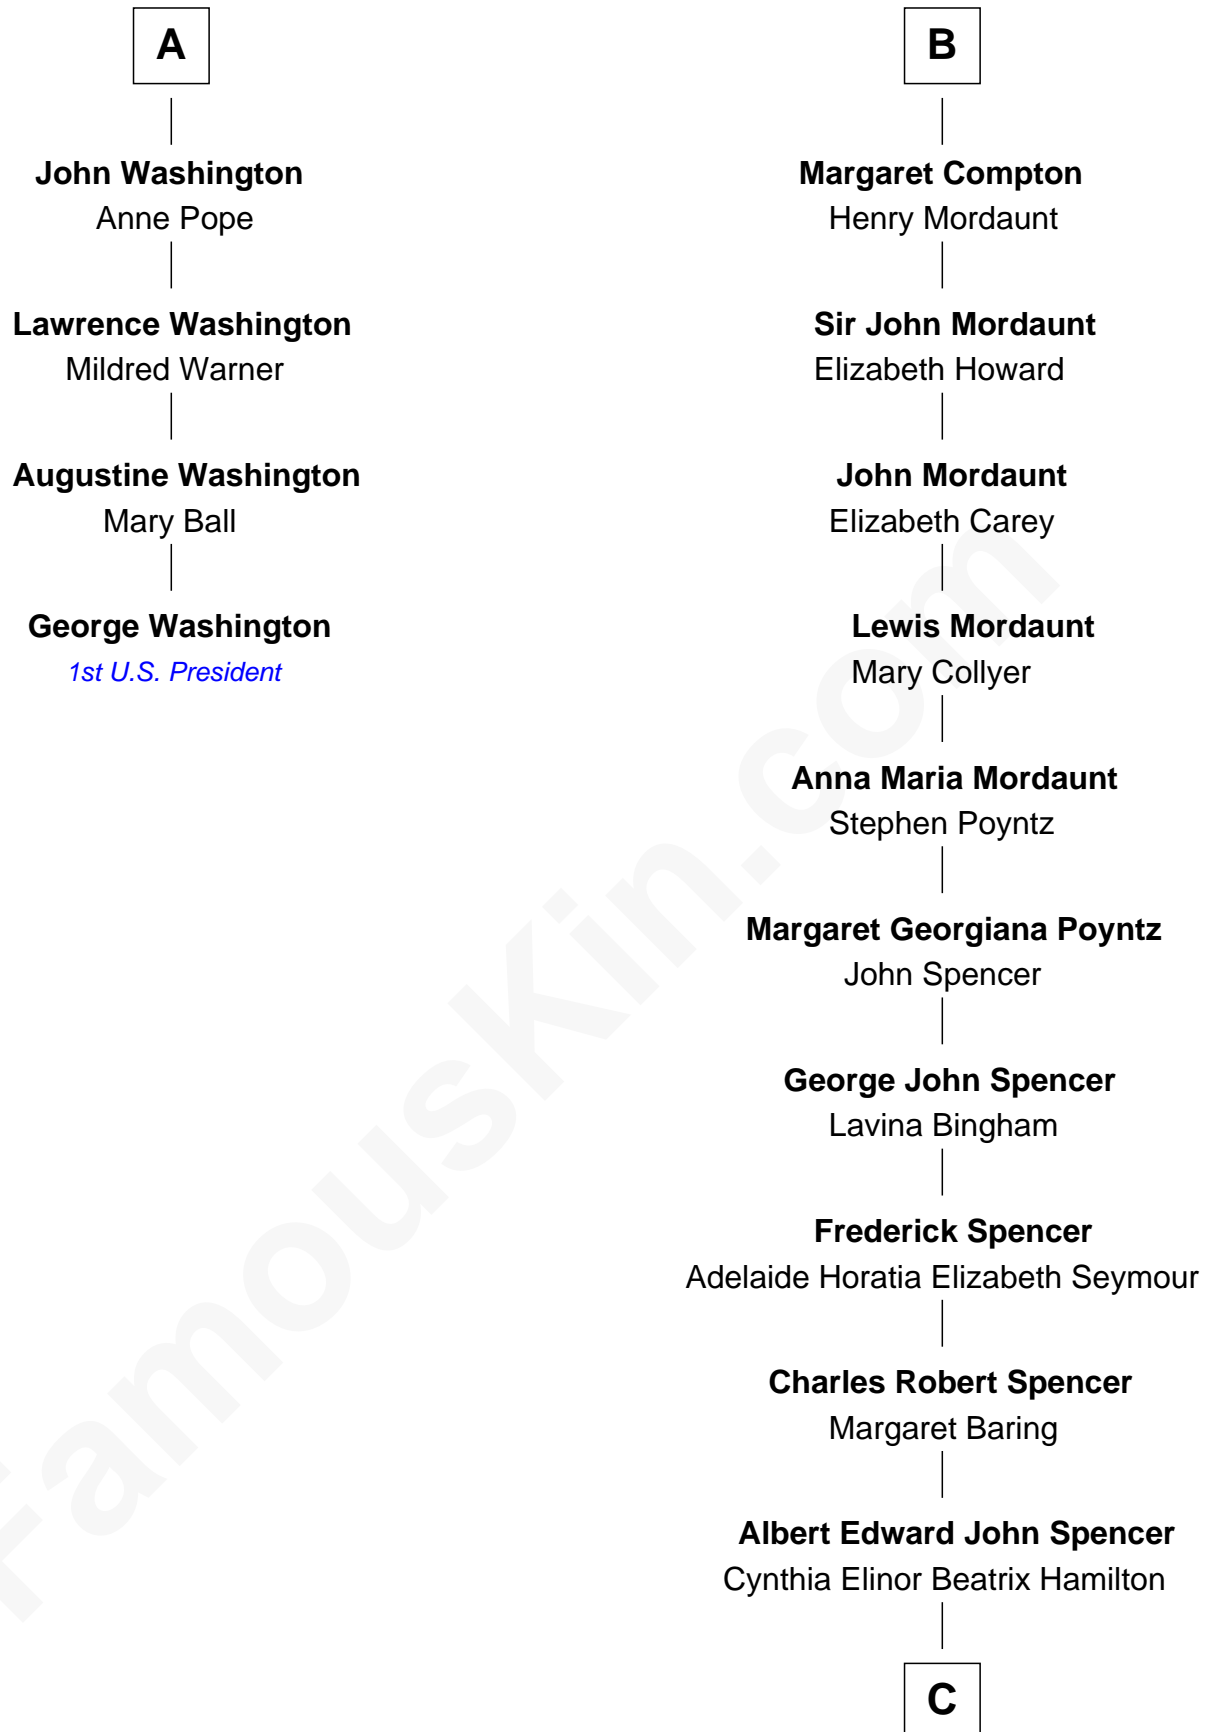

FamousKin.com

Relationship Chart of

George Washington

1st U.S. President

10th cousin 9 times removed of

Prince Harry
Duke of Sussex

C

Edward John Spencer
Frances Ruth Burke Roche

Princess Diana Frances Spencer
Charles III, King of the United Kingdom

Prince Harry
Duke of Sussex

FamousKin.com