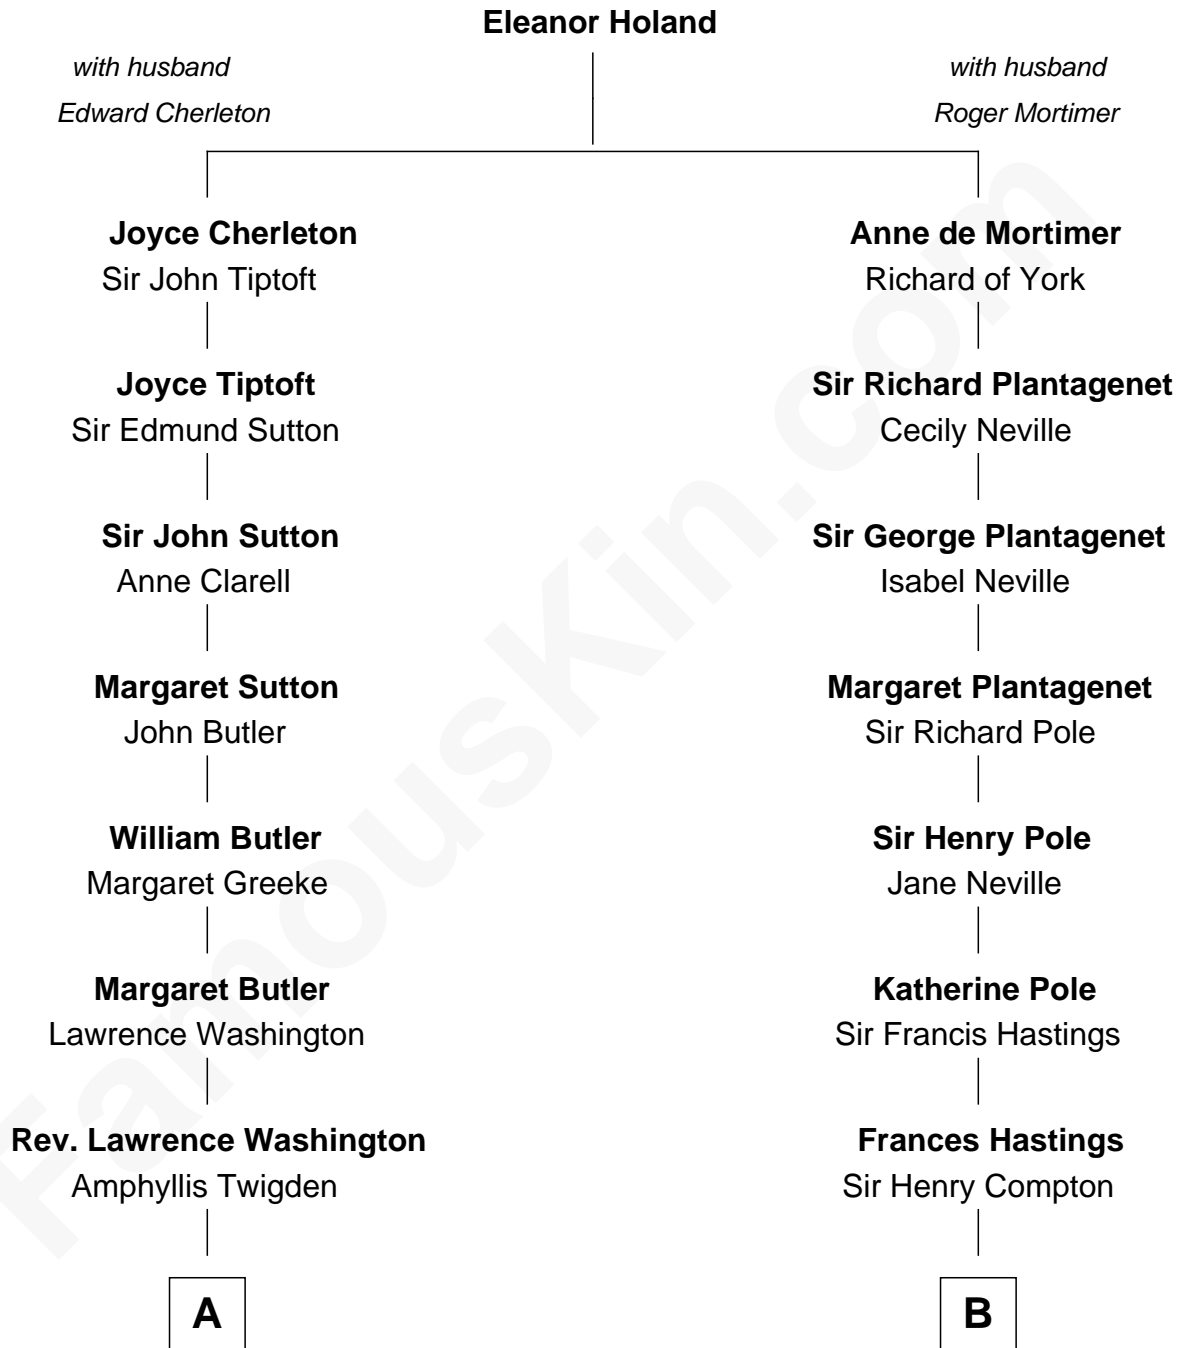

FamousKin.com

Relationship Chart of

George Washington

1st U.S. President

10th cousin 9 times removed of

Prince Harry
Duke of Sussex

C

Edward John Spencer
Frances Ruth Burke Roche

Princess Diana Frances Spencer
Charles III, King of the United Kingdom

Prince Harry
Duke of Sussex

FamousKin.com