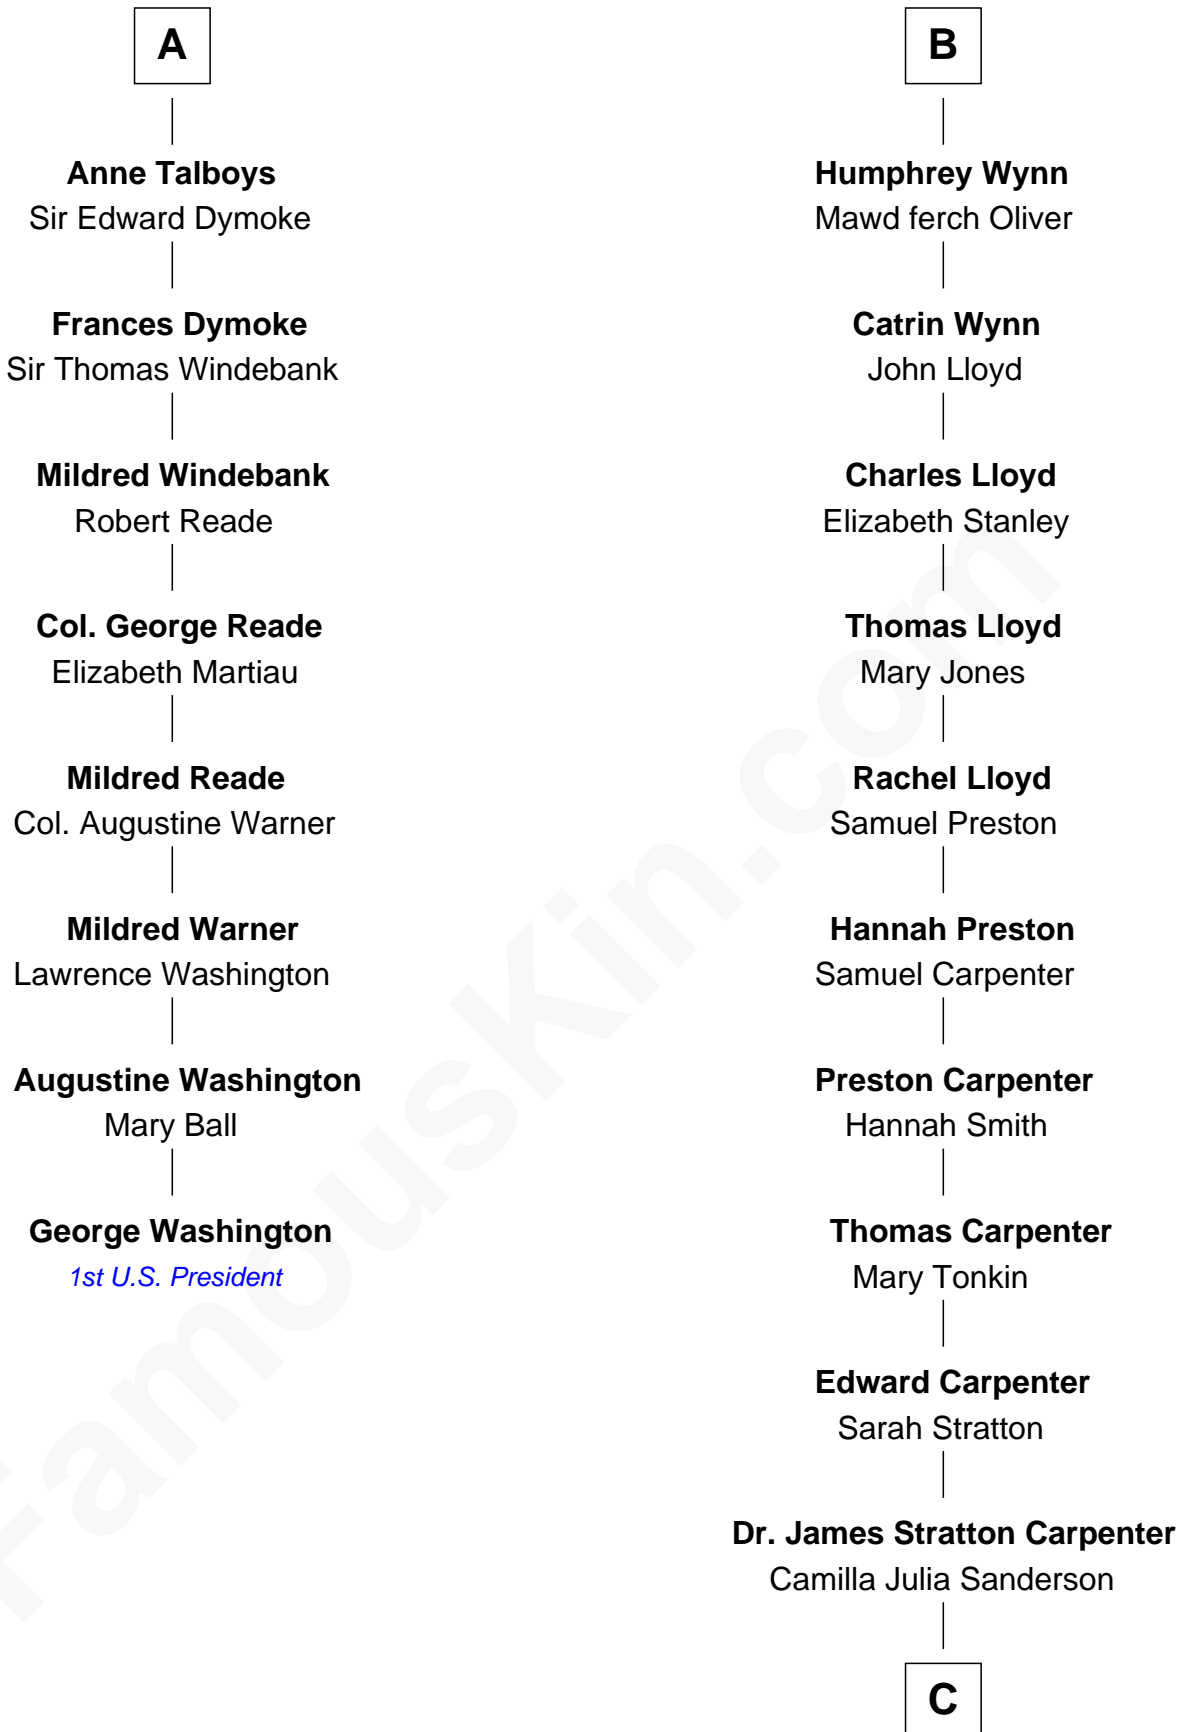

FamousKin.com
Relationship Chart of
George Washington
1st U.S. President

14th cousin 7 times removed of
Mary Chapin Carpenter
Singer and Songwriter

C

Dr. John Thomas Carpenter

Eliza Adelaide Hill

Dr. James Stratton Carpenter