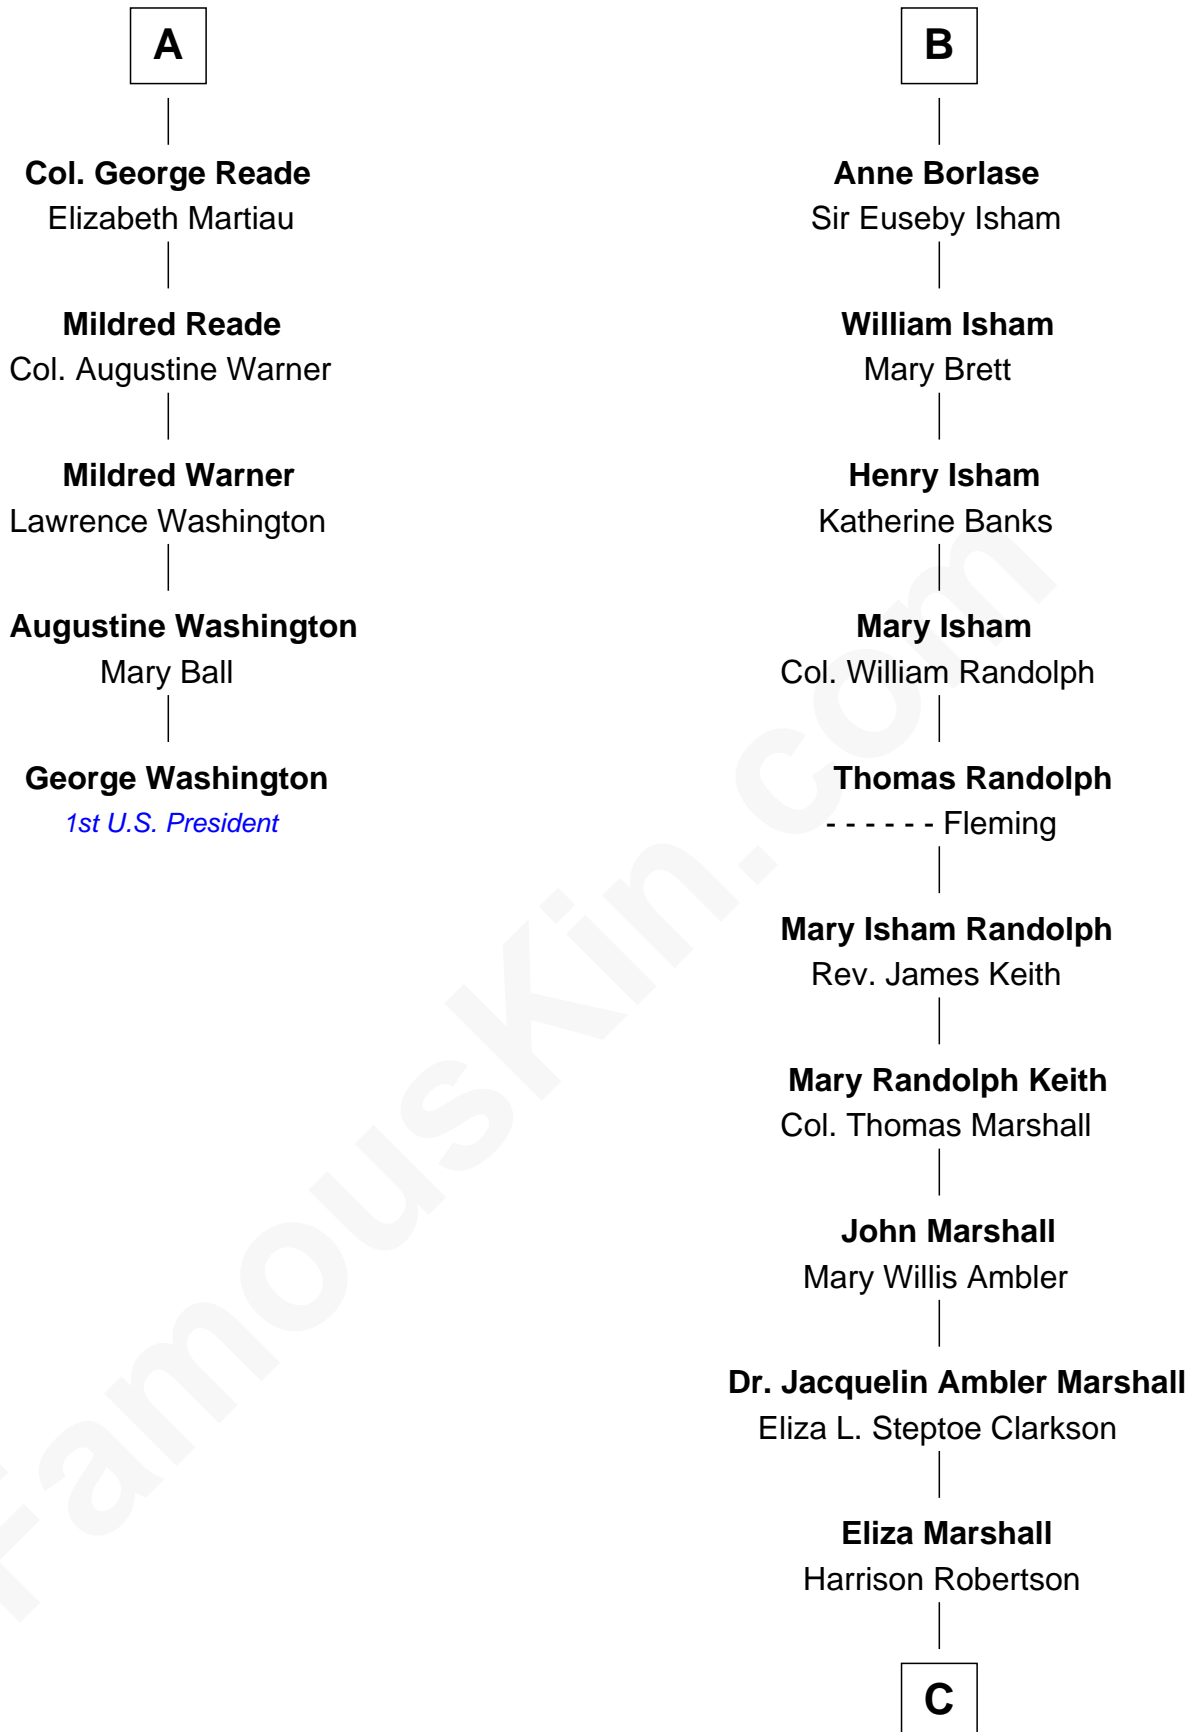

FamousKin.com
Relationship Chart of
George Washington
1st U.S. President

11th cousin 9 times removed of
Mary Chapin Carpenter
Singer and Songwriter

C

Harrison Robertson

Mary L. Vawter

Harrison Marshall Robertson

Mary MacKenzie

Mary Bowie Robertson

Chapin Carpenter

Mary Chapin Carpenter

Singer and Songwriter

FamousKin.com