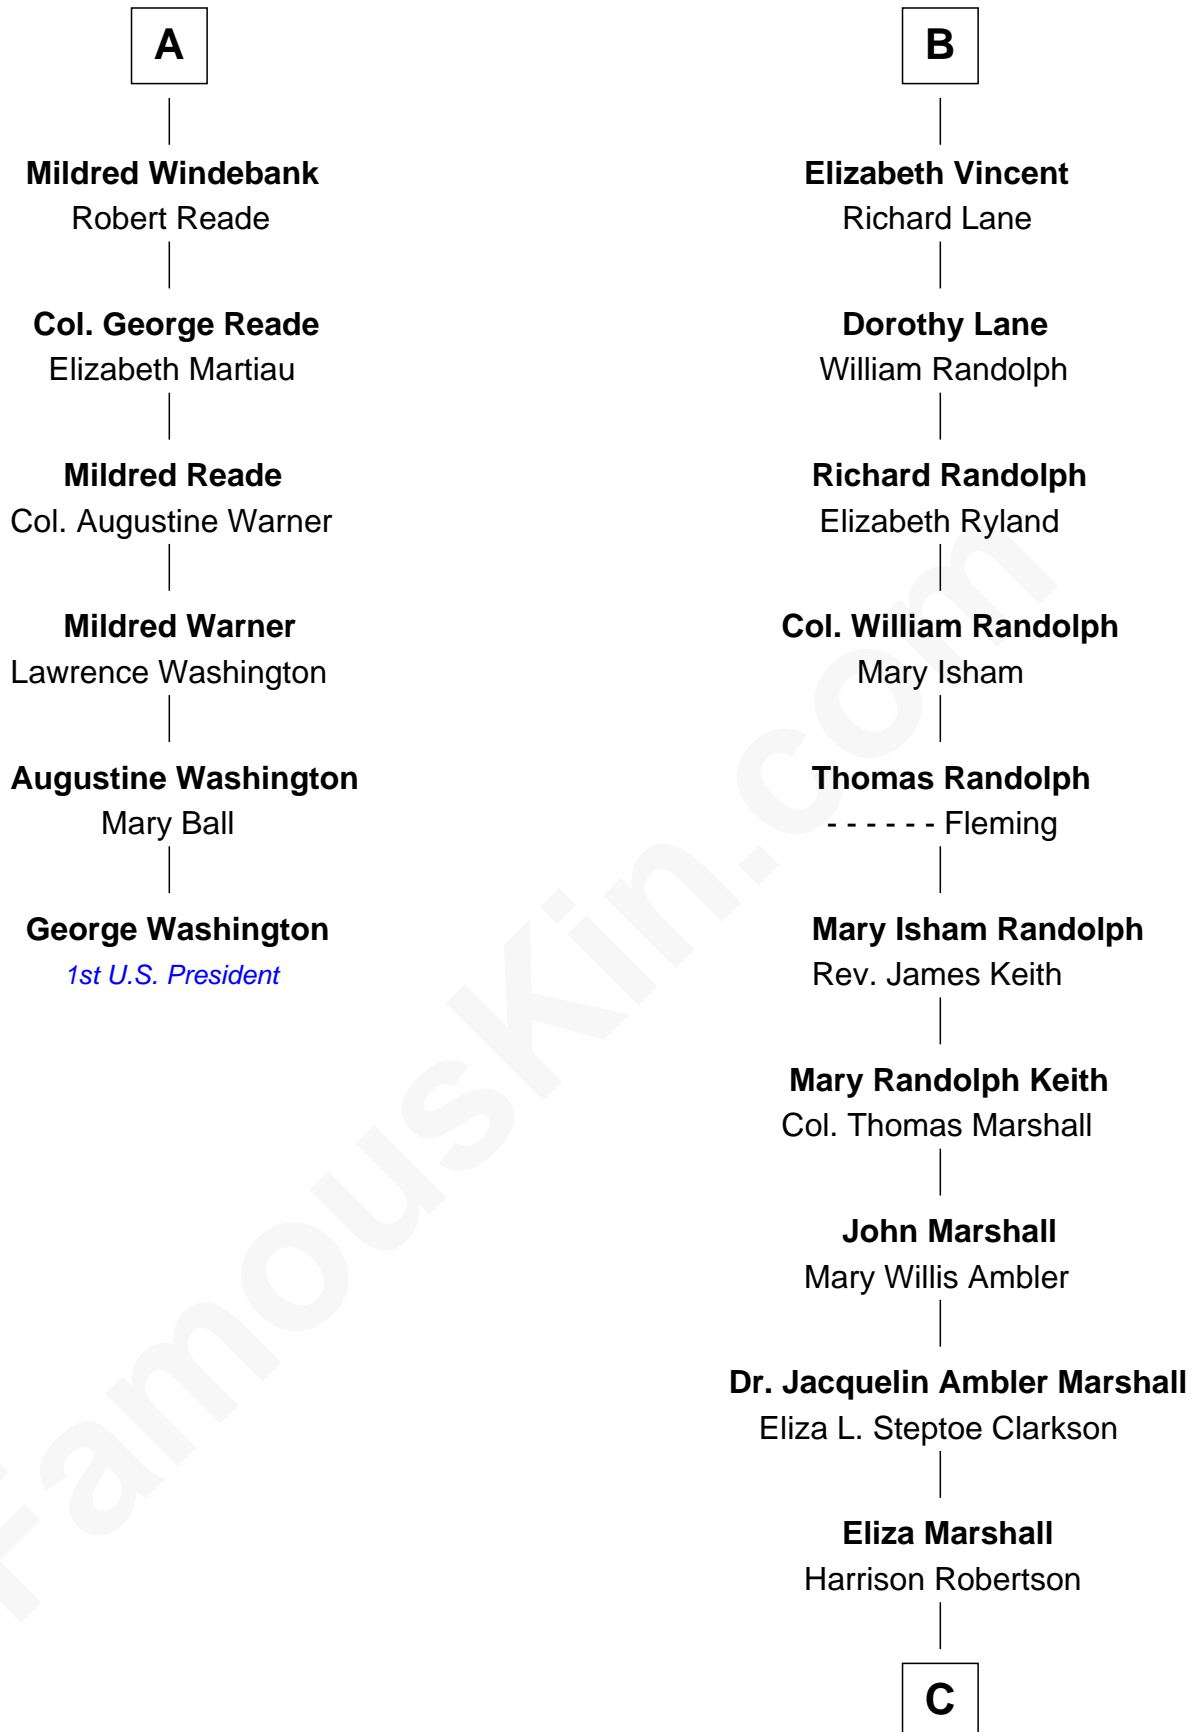

FamousKin.com
Relationship Chart of
George Washington
1st U.S. President

12th cousin 8 times removed of
Mary Chapin Carpenter
Singer and Songwriter

C

Harrison Robertson

Mary L. Vawter

Harrison Marshall Robertson