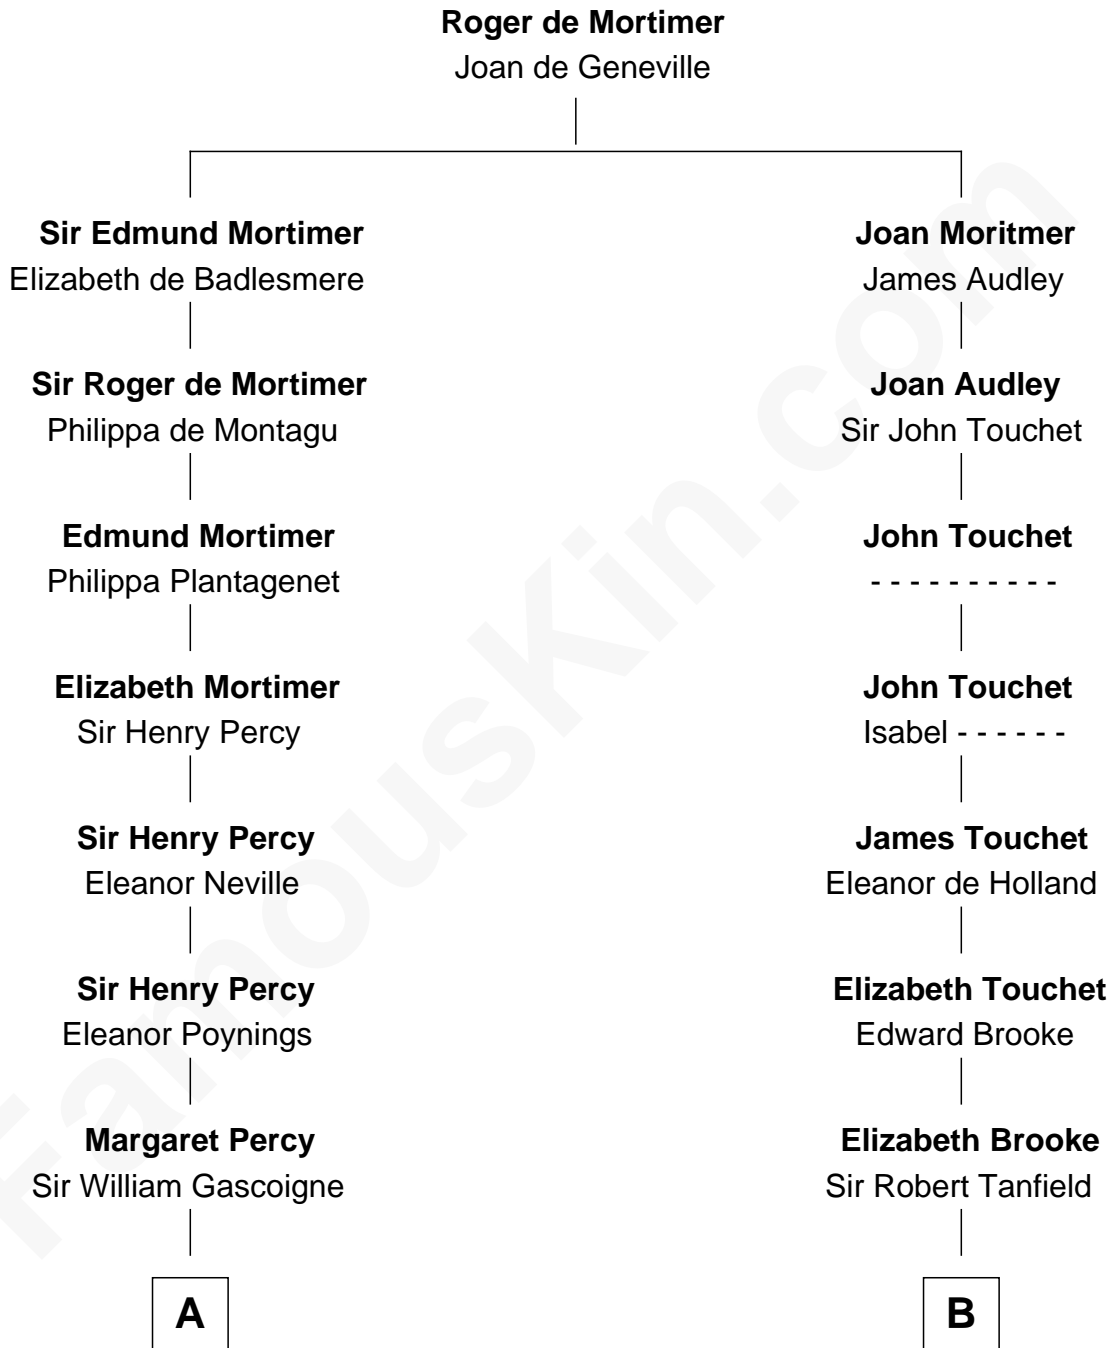

FamousKin.com
Relationship Chart of
George Washington
1st U.S. President

15th cousin 3 times removed of

John Marshall
4th Chief Justice of the U.S. Supreme Court

C

Mary Randolph Keith
Col. Thomas Marshall

John Marshall
U.S. Supreme Court Chief Justice

FamousKin.com