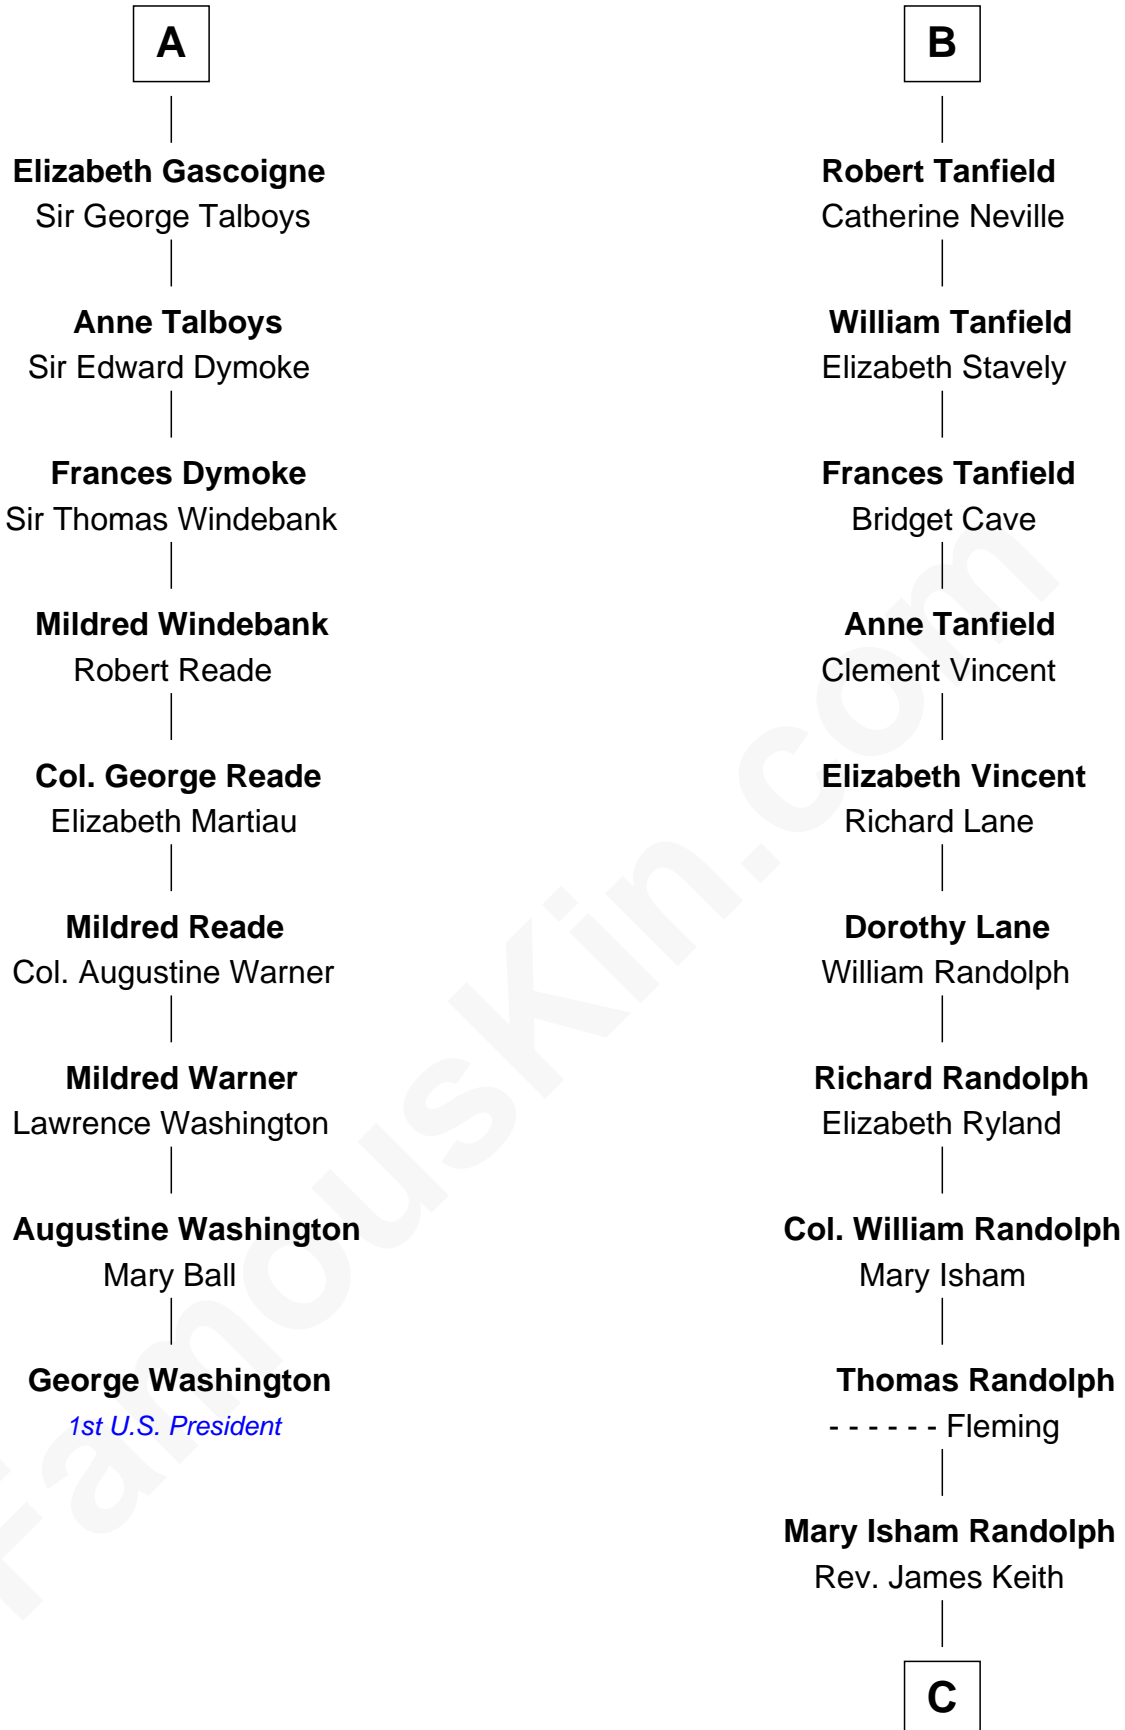

FamousKin.com
Relationship Chart of
George Washington
1st U.S. President

15th cousin 3 times removed of

John Marshall
4th Chief Justice of the U.S. Supreme Court

C

Mary Randolph Keith
Col. Thomas Marshall

John Marshall
U.S. Supreme Court Chief Justice

FamousKin.com