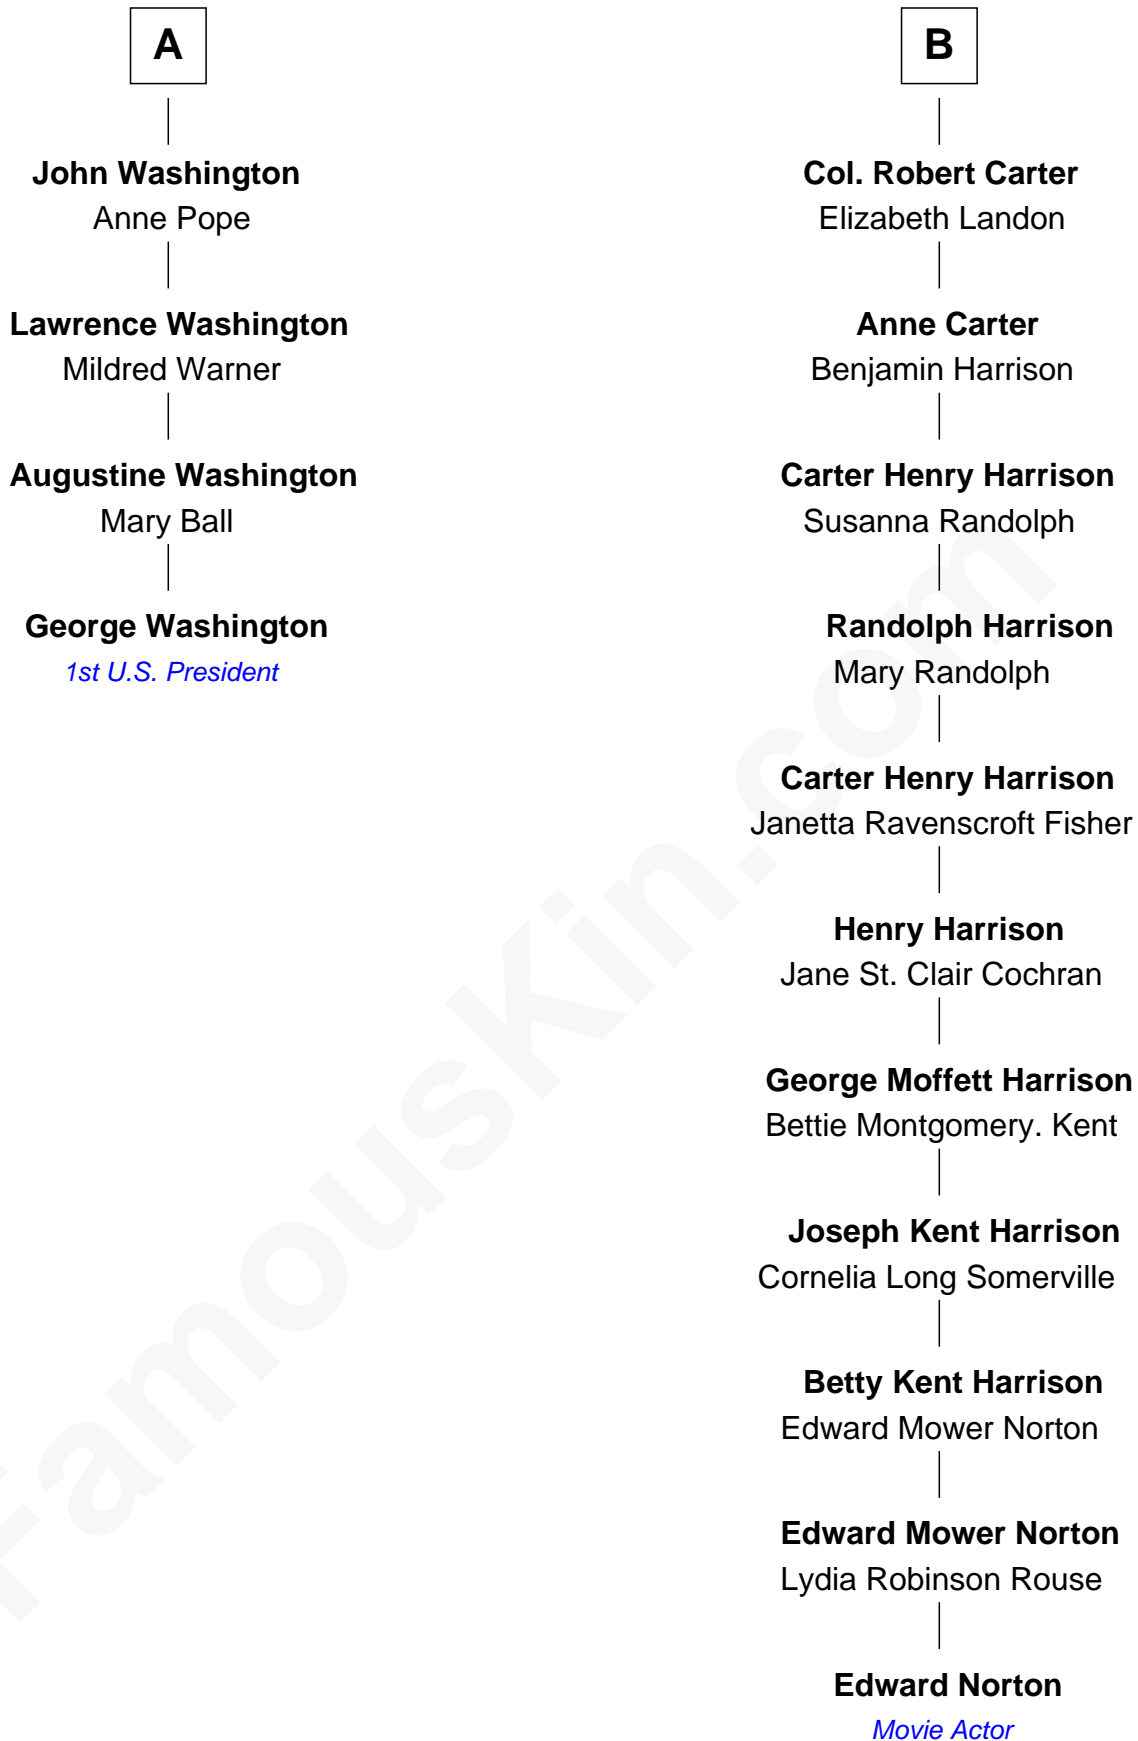

FamousKin.com
Relationship Chart of
George Washington
1st U.S. President

10th cousin 7 times removed of

Edward Norton
Movie Actor

Sir Thomas Blount
 Margaret de Gresley

Sir Thomas Blount
 Catherine Clifton

Richard Blount
 Dorothy Delaford

Elizabeth Blount
 Thomas Woodford

Ursula Woodford
 Walter Lyte

Elizabeth Lyte
 Robert Washington

Lawrence Washington
 Margaret Butler

Rev. Lawrence Washington
 Amphyllis Twigden

A

Sir Walter Blount
 Helena Byron

Sir William Blount
 Margaret Echyngham

Elizabeth Blount
 Sir Andrews de Windsor

Edith Windsor
 George Ludlow

Thomas Ludlow
 Jane Pyle

Gabriel Ludlow
 Phillis - - - - -

Sarah Ludlow
 Col. John Carter

B

Edward Norton photo by [David Shankbone](#) (CC BY 3.0)