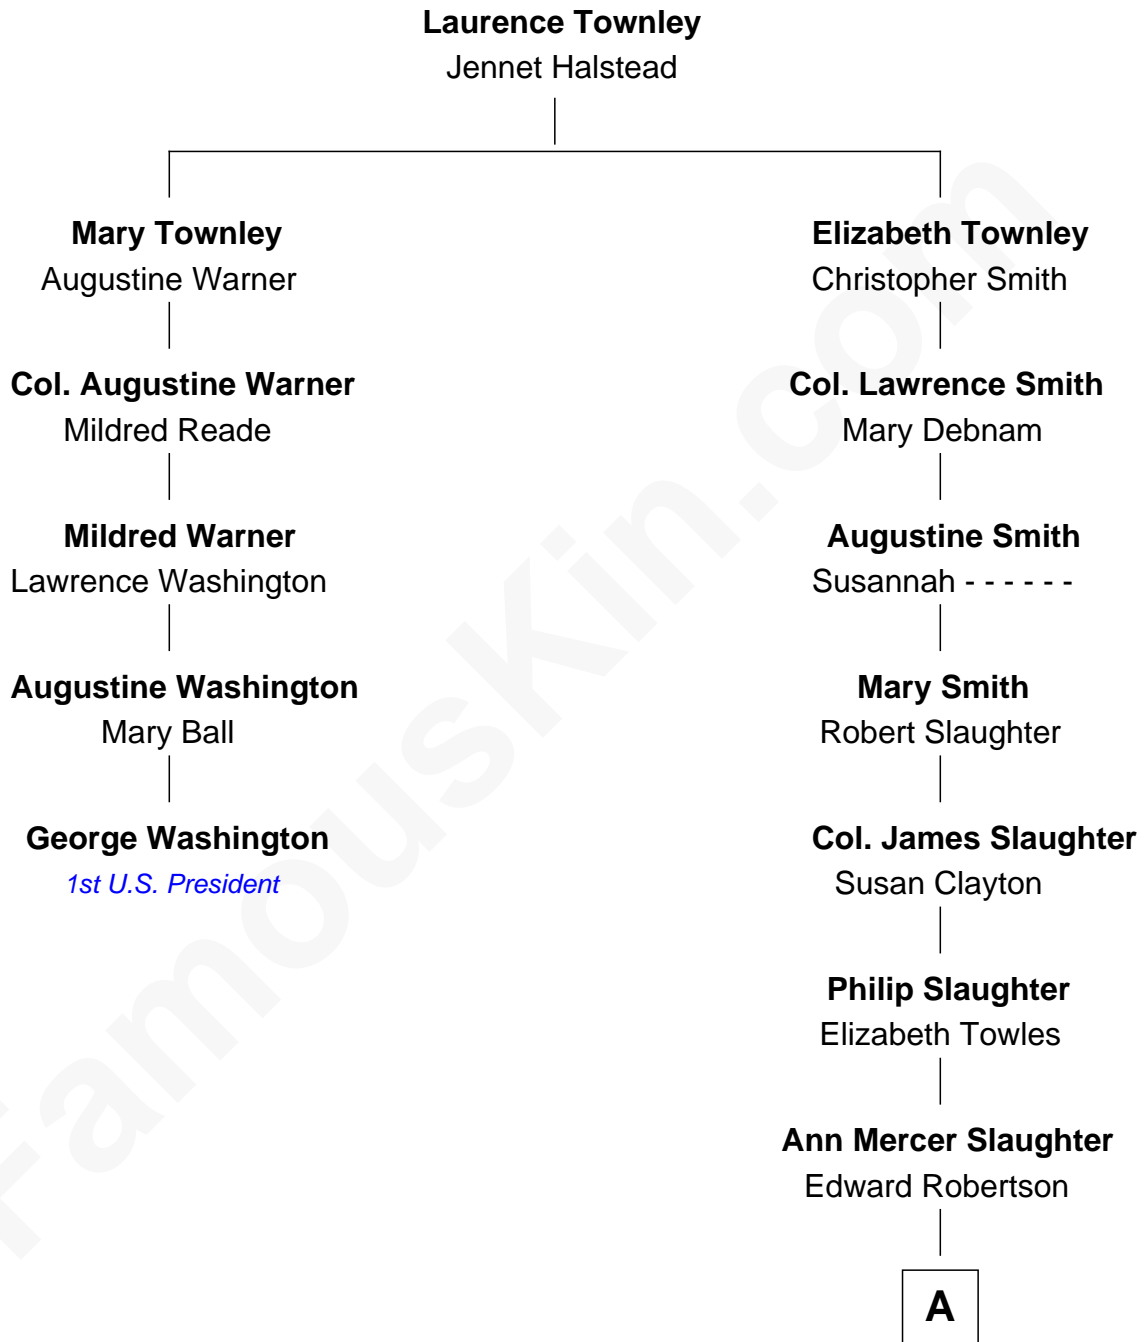

**FamousKin.com**  
**Relationship Chart of**  
**George Washington**  
*1st U.S. President*

4th cousin 8 times removed of  
**Edward Norton**  
*Movie Actor*

**A**

**Cornelia H. Robertson**

Dr. Reuben K. Long

**Mary Mercer Long**

Dr. Henry Wilson Somerville

**Cornelia Long Somerville**

Joseph Kent Harrison

**Betty Kent Harrison**

Edward Mower Norton

**Edward Mower Norton**

Lydia Robinson Rouse

**Edward Norton**

*Movie Actor*