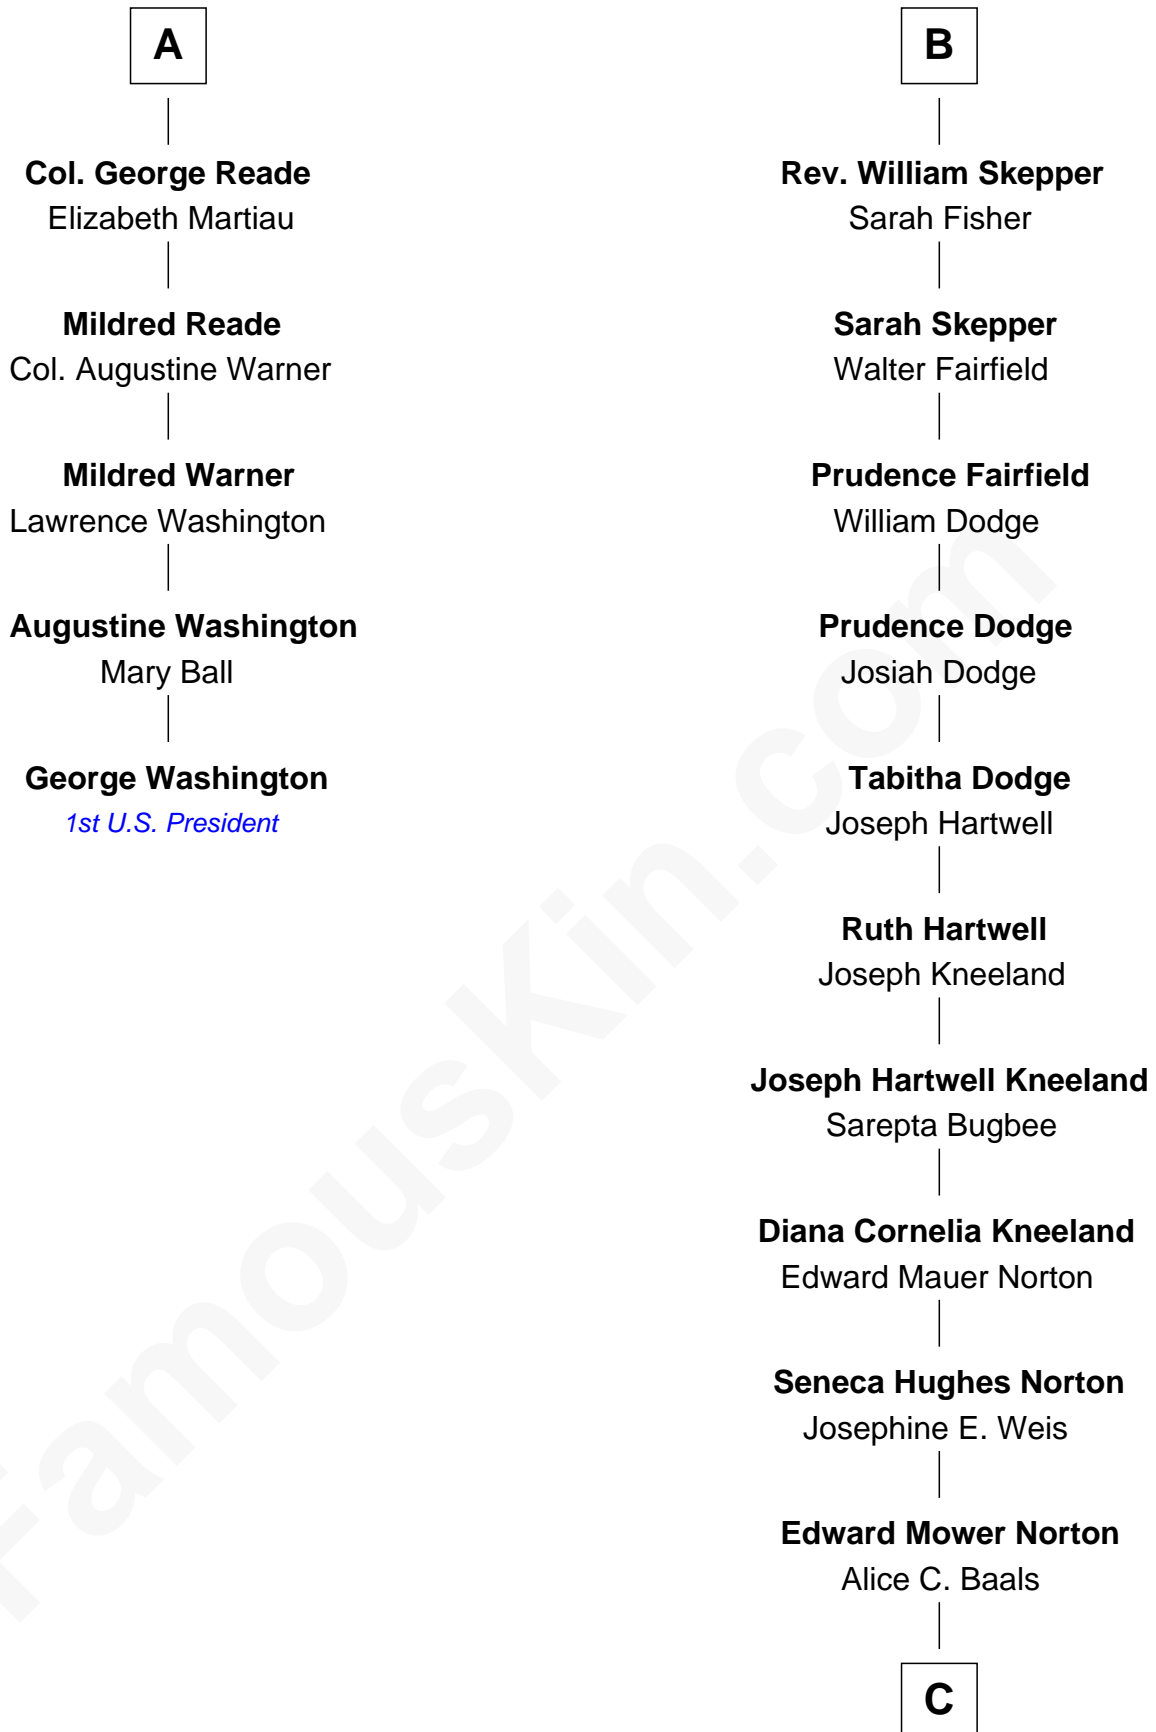

FamousKin.com
Relationship Chart of
George Washington
1st U.S. President

11th cousin 8 times removed of

Edward Norton
Movie Actor

C

Edward Mower Norton

Betty Kent Harrison

Edward Mower Norton

Lydia Robinson Rouse

Edward Norton

Movie Actor

FamousKin.com