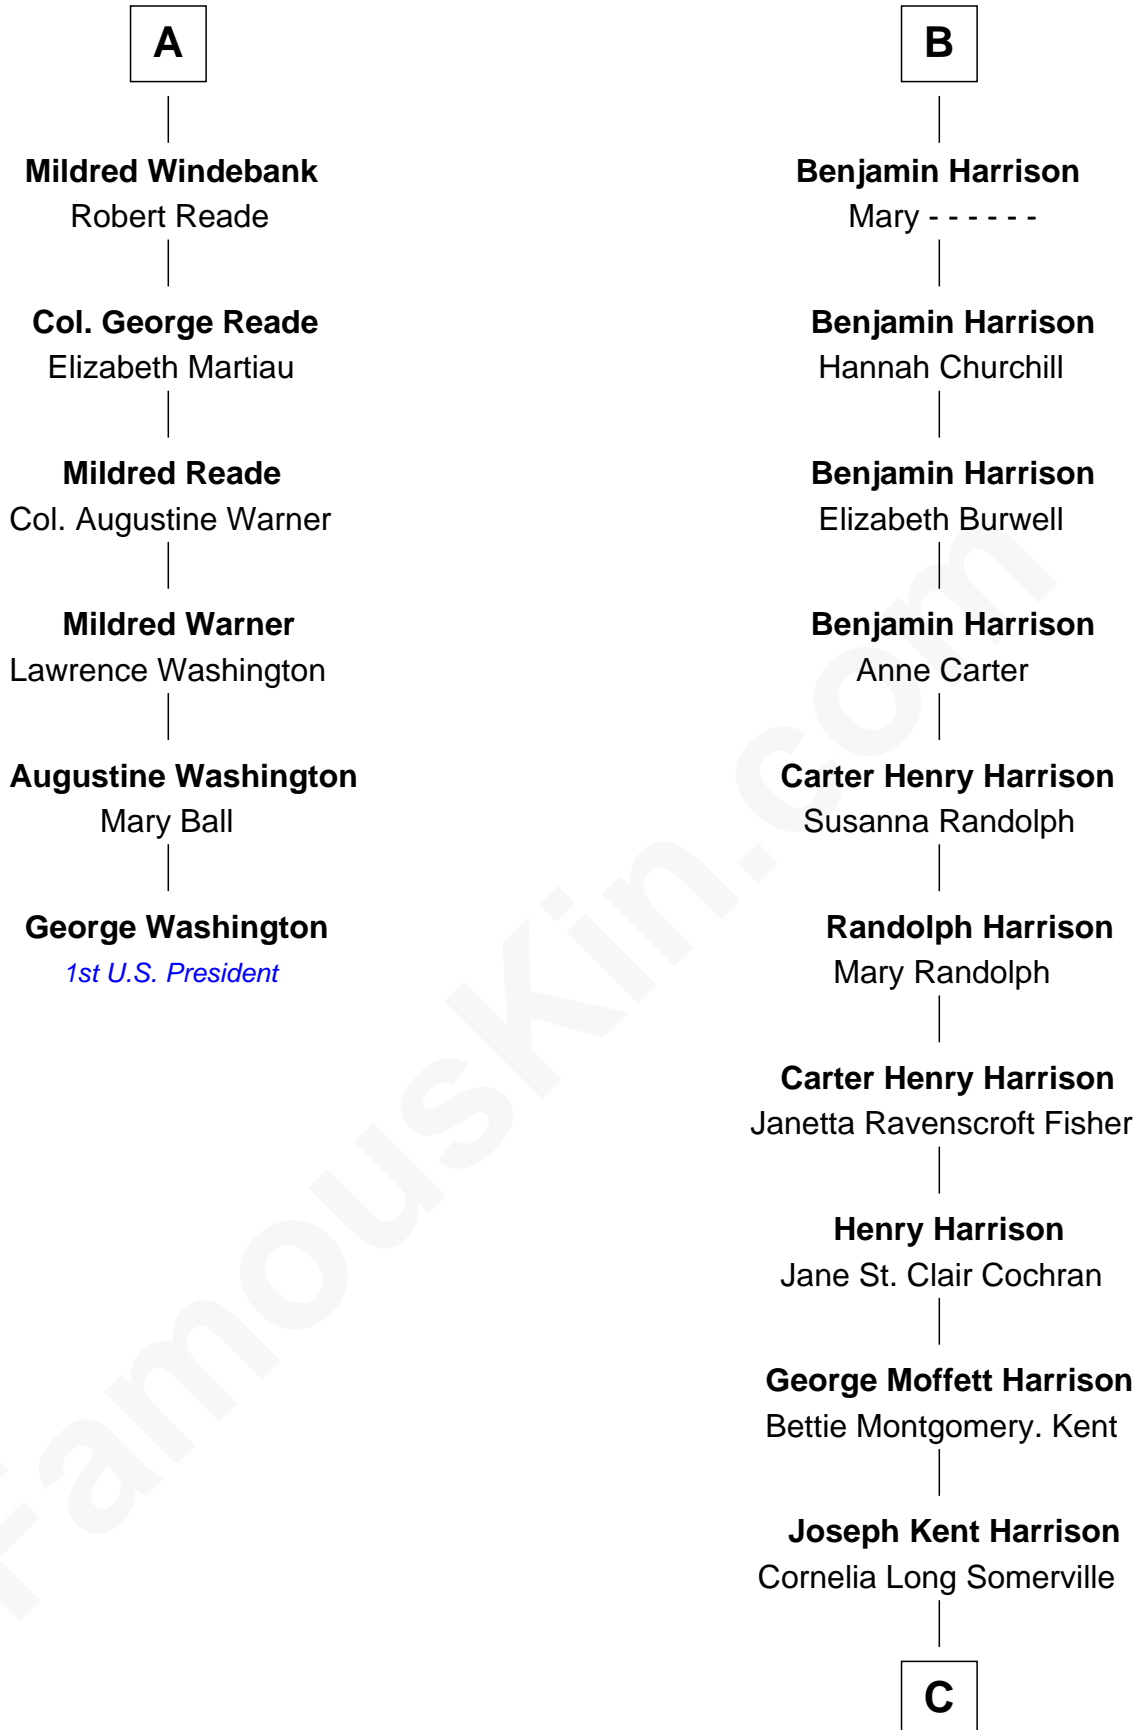

FamousKin.com
Relationship Chart of
George Washington
1st U.S. President

12th cousin 7 times removed of

Edward Norton
Movie Actor

Margaret de Stafford
 Sir Ralph Neville

C

Betty Kent Harrison
Edward Mower Norton

Edward Mower Norton
Lydia Robinson Rouse

Edward Norton
Movie Actor

FamousKin.com