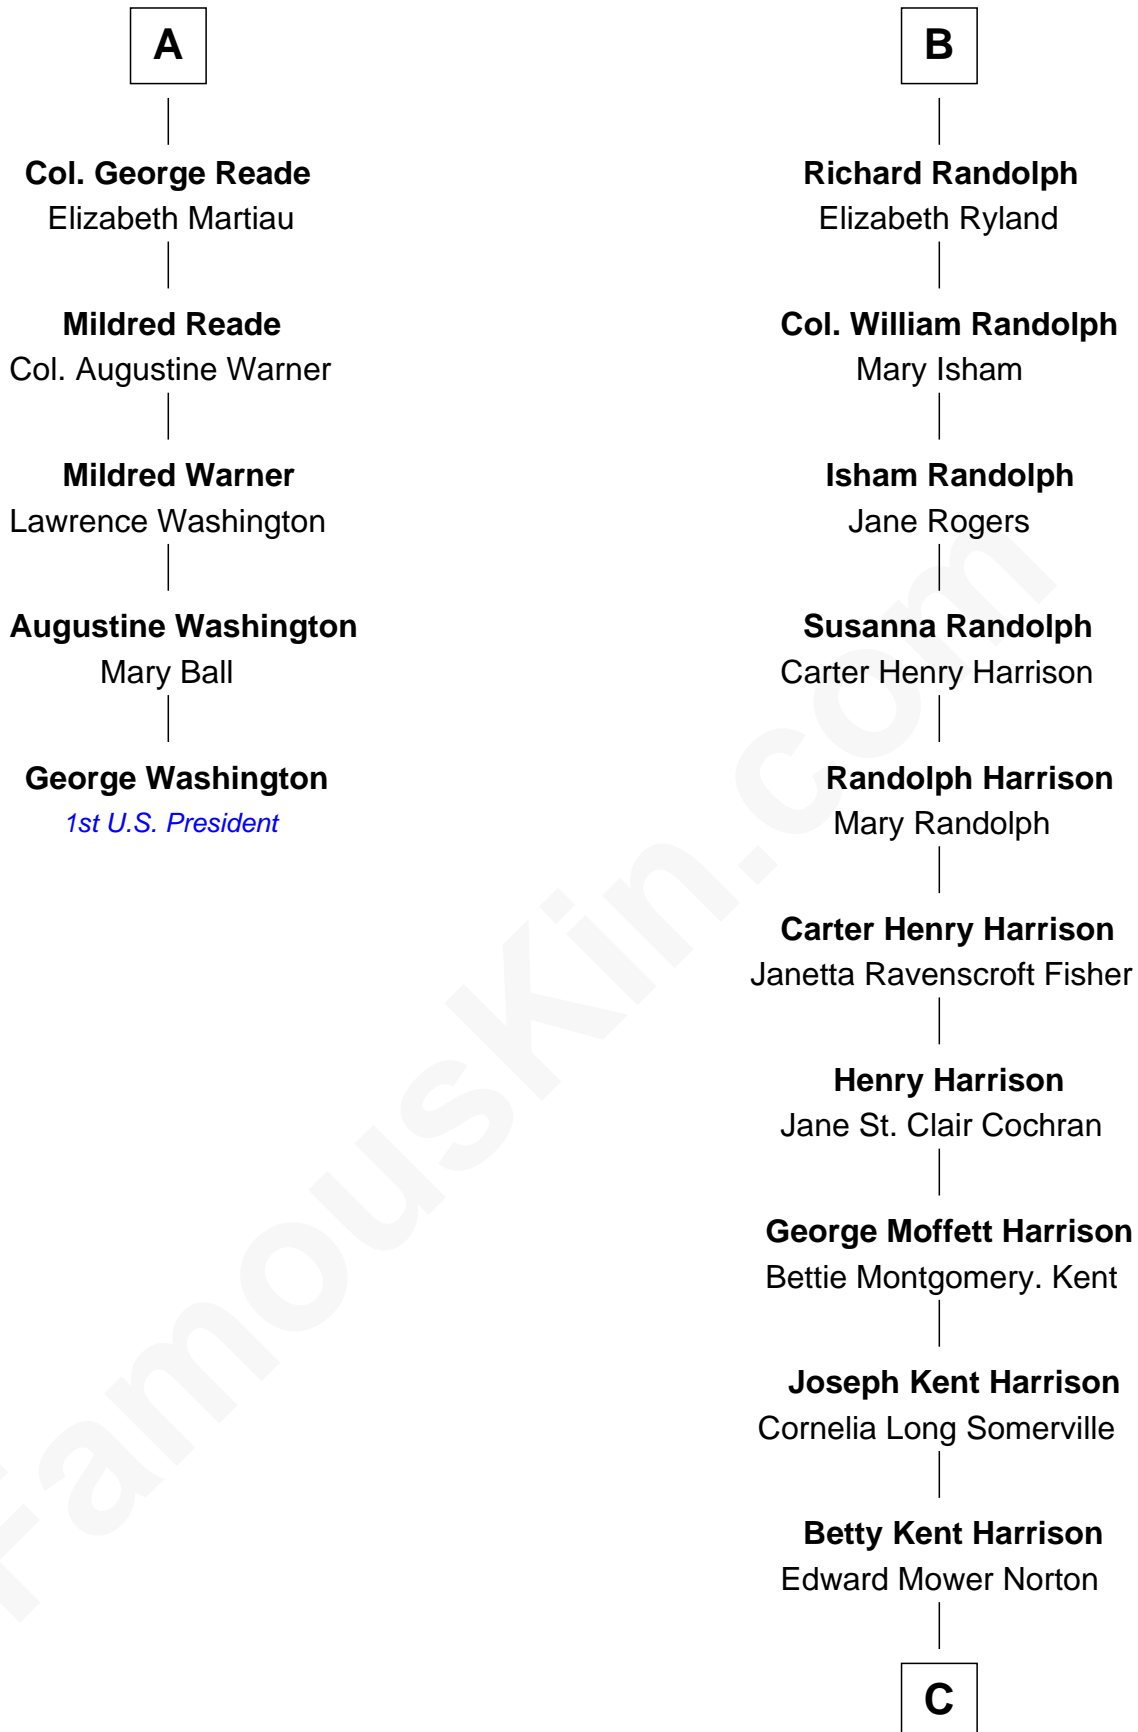

FamousKin.com
Relationship Chart of
George Washington
1st U.S. President

11th cousin 7 times removed of

Edward Norton
Movie Actor

Sir Ralph Neville
 Joan Beaufort

C

Edward Mower Norton

Lydia Robinson Rouse

Edward Norton

Movie Actor

FamousKin.com