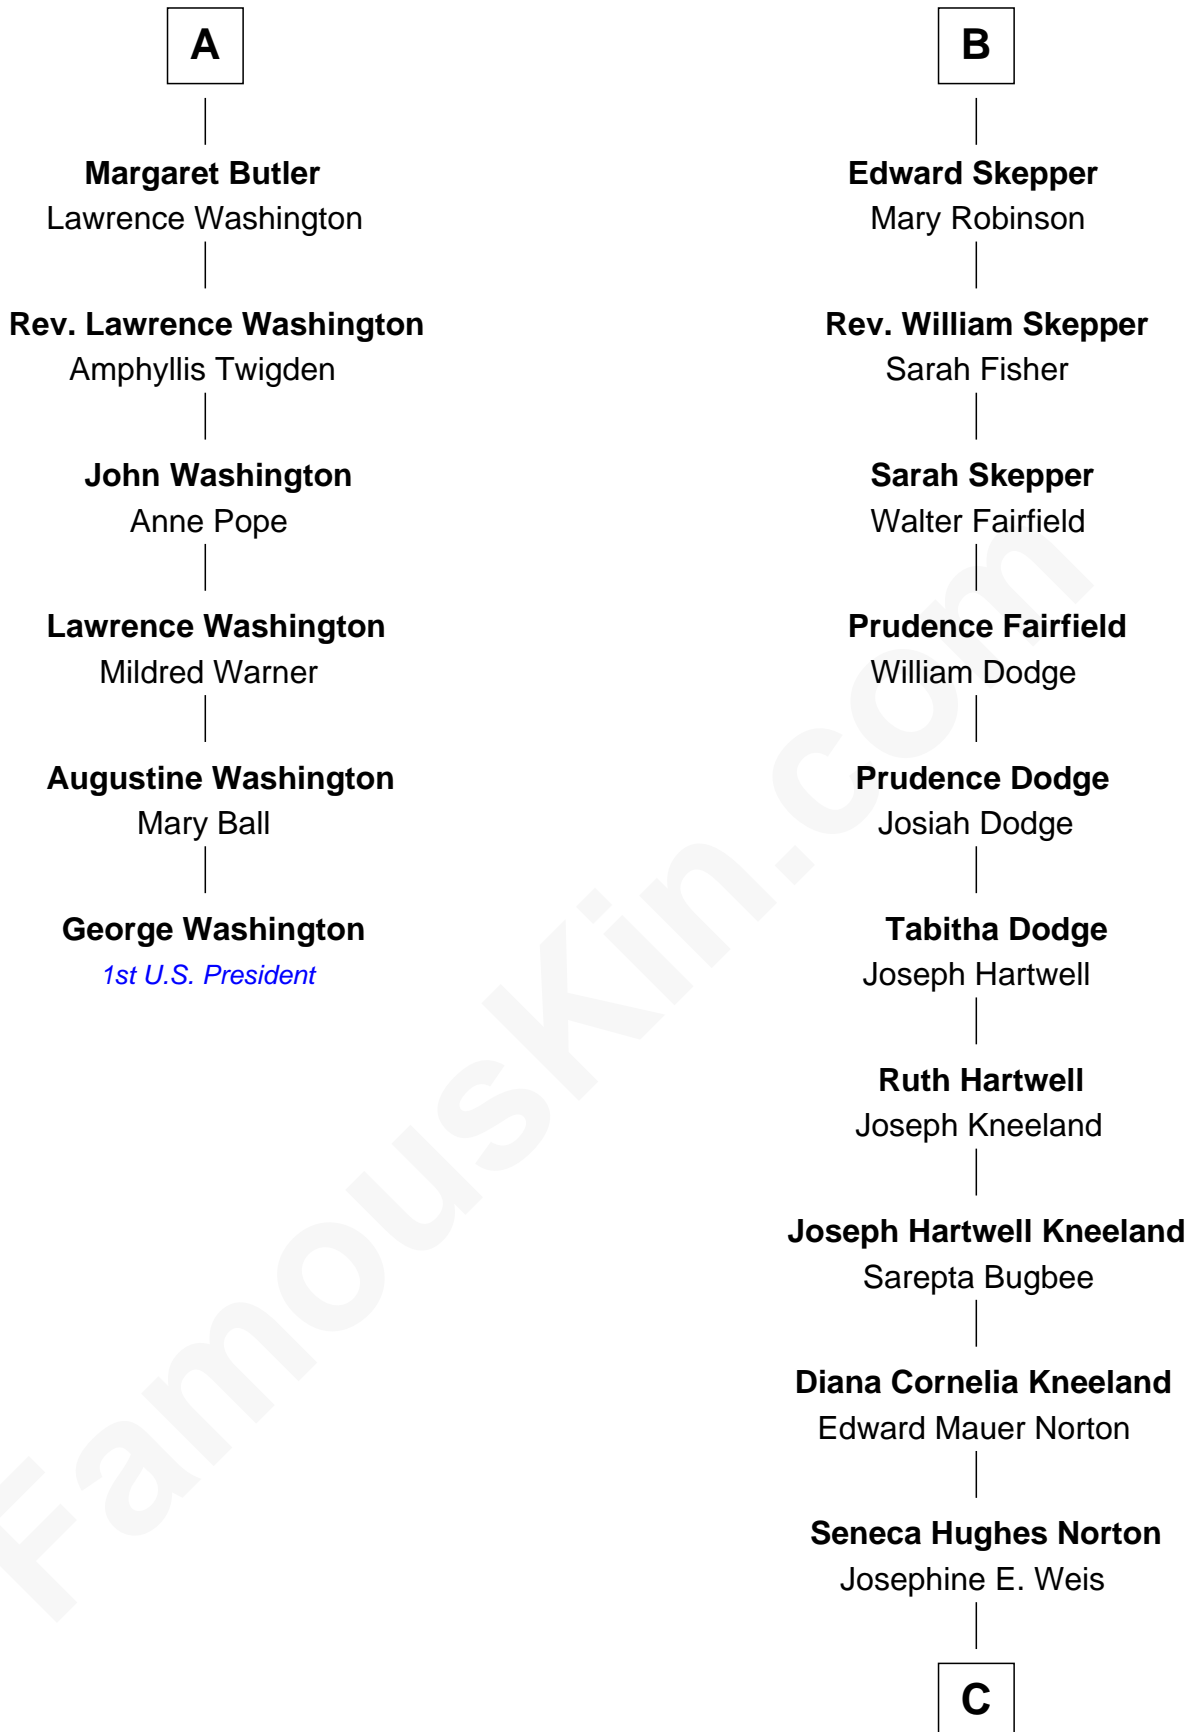

**FamousKin.com**  
**Relationship Chart of**  
**George Washington**  
*1st U.S. President*

12th cousin 8 times removed of  
**Edward Norton**  
*Movie Actor*

**Sir Philip le Despencer**  
 Elizabeth - - - - -

**Alice le Despenser**  
 Sir John Sutton

**Sir John Sutton**  
 Constance Blount

**Sir John Sutton**  
 Elizabeth Berkeley

**Sir Edmund Sutton**  
 Joyce Tiptoft

**Sir John Sutton**  
 Anne Clarell

**Margaret Sutton**  
 John Butler

**William Butler**  
 Margaret Greeke

**A**

**Sir Philip le Despencer**  
 Elizabeth de Tibetot

**Margery Despencer**  
 Sir Roger Wentworth

**Sir Philip Wentworth**  
 Mary Clifford

**Elizabeth Wentworth**  
 Sir Martin de la See

**Joan de la See**  
 Sir Piers Hildyard

**Isabel Hildyard**  
 Ralph Legard

**Joan Ledgard**  
 Richard Skepper

**B**

**C**

**Edward Mower Norton**

Alice C. Baals

**Edward Mower Norton**