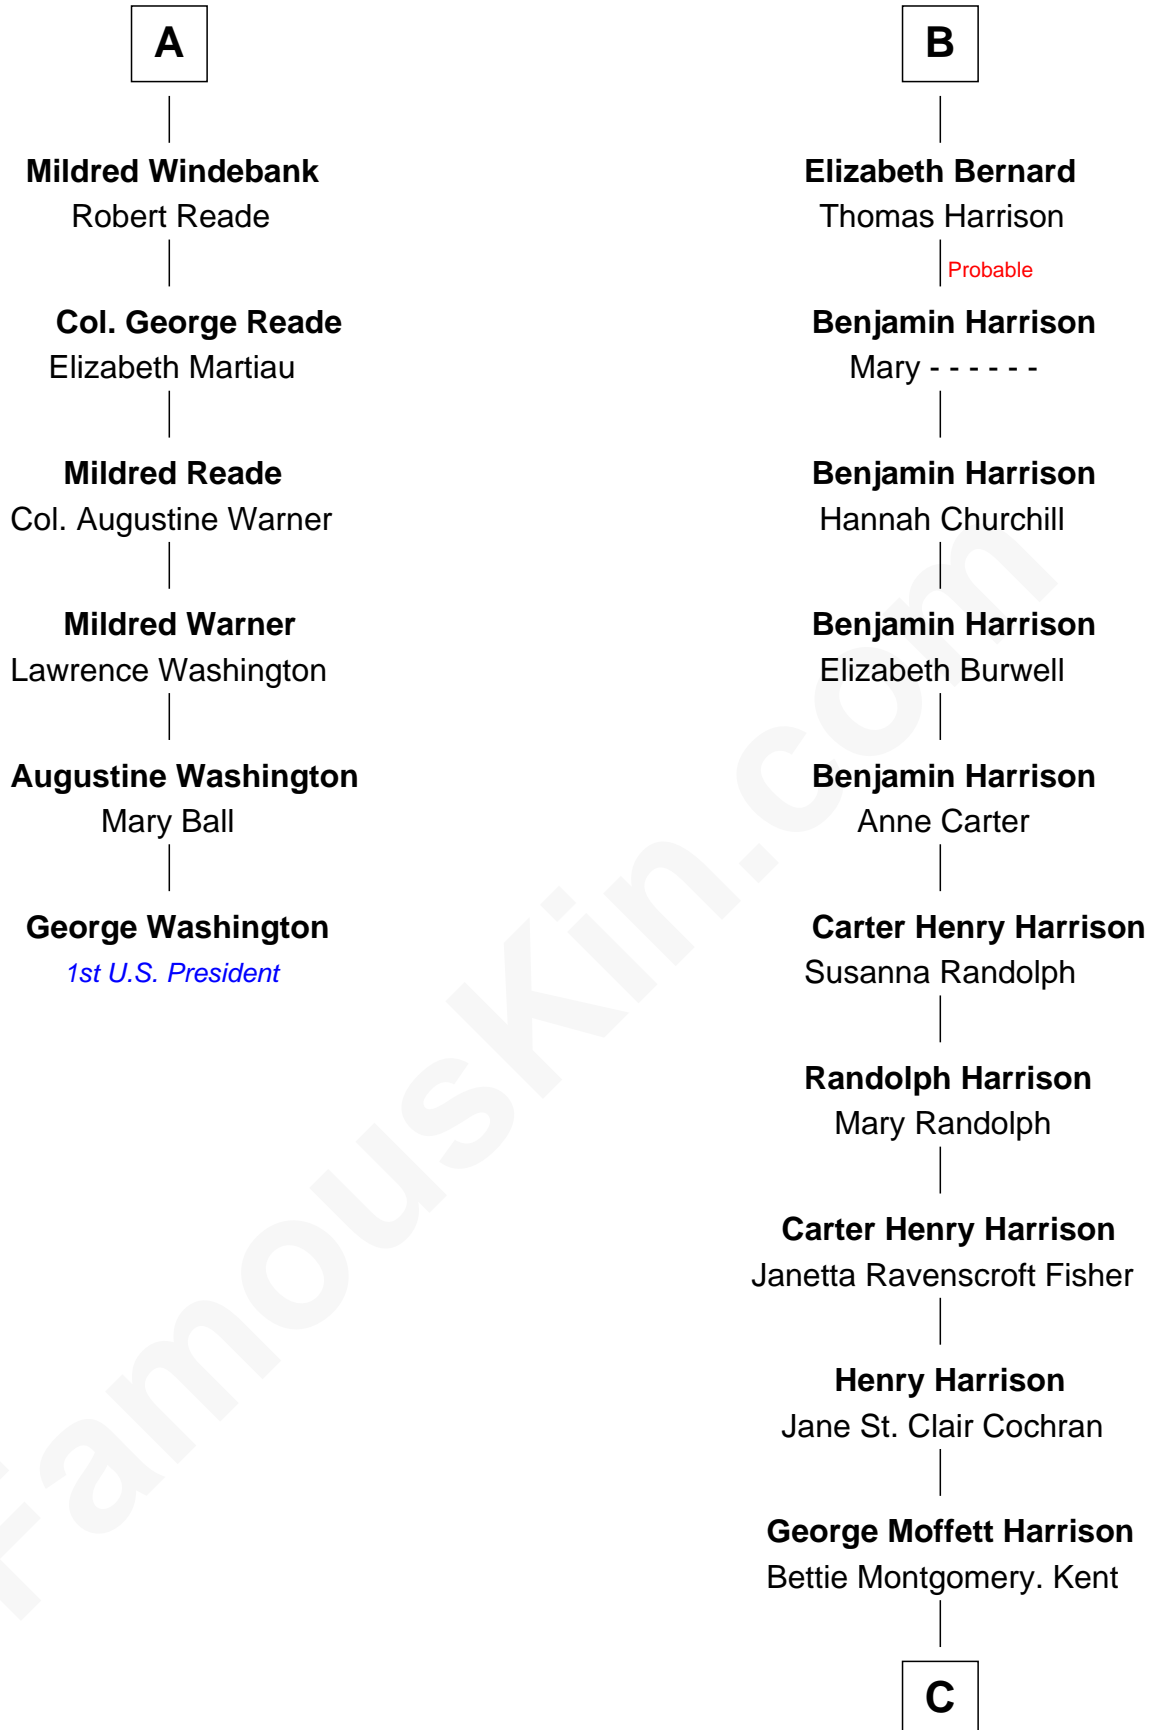

FamousKin.com
Relationship Chart of
George Washington
1st U.S. President

12th cousin 8 times removed of

Edward Norton
Movie Actor

John de Welles
Maud de Roos

John de Welles
Eleanor de Mowbray

Eudo de Welles
Maud de Greystoke

Sir Lionel de Welles
Joan de Waterton

Margaret de Welles
Sir Thomas Dymoke

Sir Robert Dymoke
Ann Sparrow

Sir Edward Dymoke
Anne Talboys

Frances Dymoke
Sir Thomas Windebank

A

Margery de Welles
Stephen le Scrope

John le Scrope
Elizabeth Chaworth

Elizabeth le Scrope
Sir Henry le Scrope

Margaret Scrope
John Bernard

John Bernard
Margaret Daundelyn

John Bernard
Cecily Muscote

Francis Bernard
Alice Hazlewood

B

C