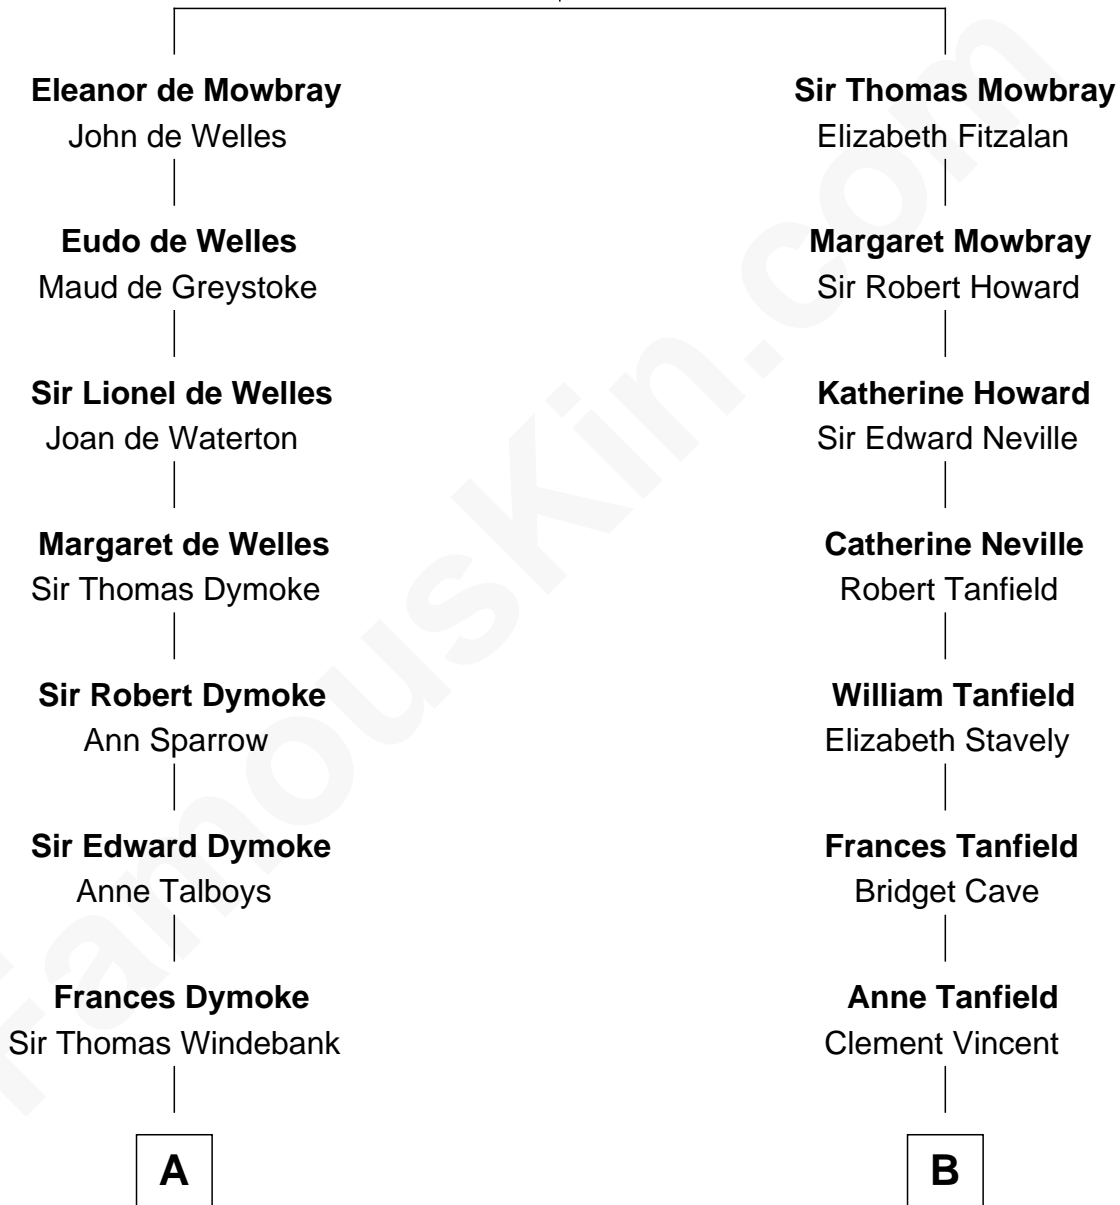

FamousKin.com
Relationship Chart of
George Washington
1st U.S. President

12th cousin 8 times removed of

Edward Norton
Movie Actor

John de Mowbray
 Elizabeth de Segrave

C

Joseph Kent Harrison
Cornelia Long Somerville

Betty Kent Harrison
Edward Mower Norton

Edward Mower Norton
Lydia Robinson Rouse

Edward Norton
Movie Actor