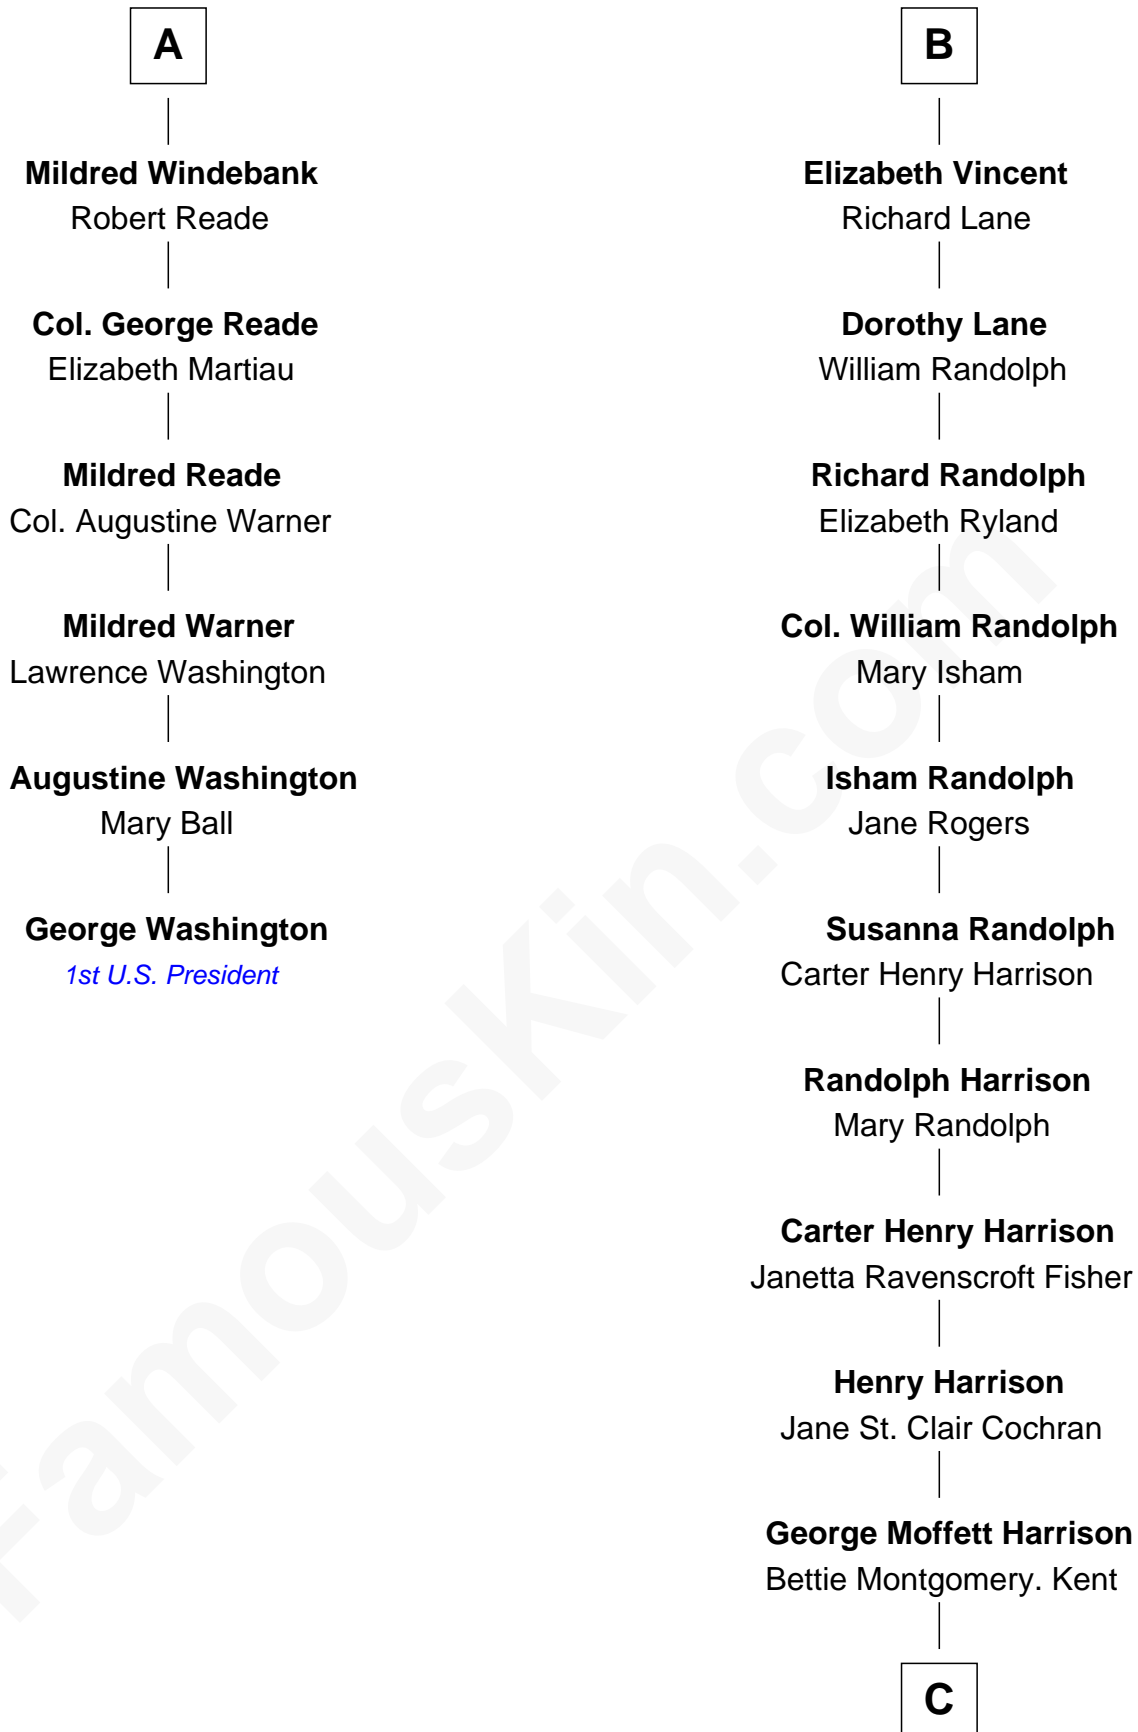

FamousKin.com
Relationship Chart of
George Washington
1st U.S. President

12th cousin 8 times removed of

Edward Norton
Movie Actor

John de Mowbray
 Elizabeth de Segrave

C

Joseph Kent Harrison
Cornelia Long Somerville

Betty Kent Harrison
Edward Mower Norton

Edward Mower Norton
Lydia Robinson Rouse

Edward Norton
Movie Actor