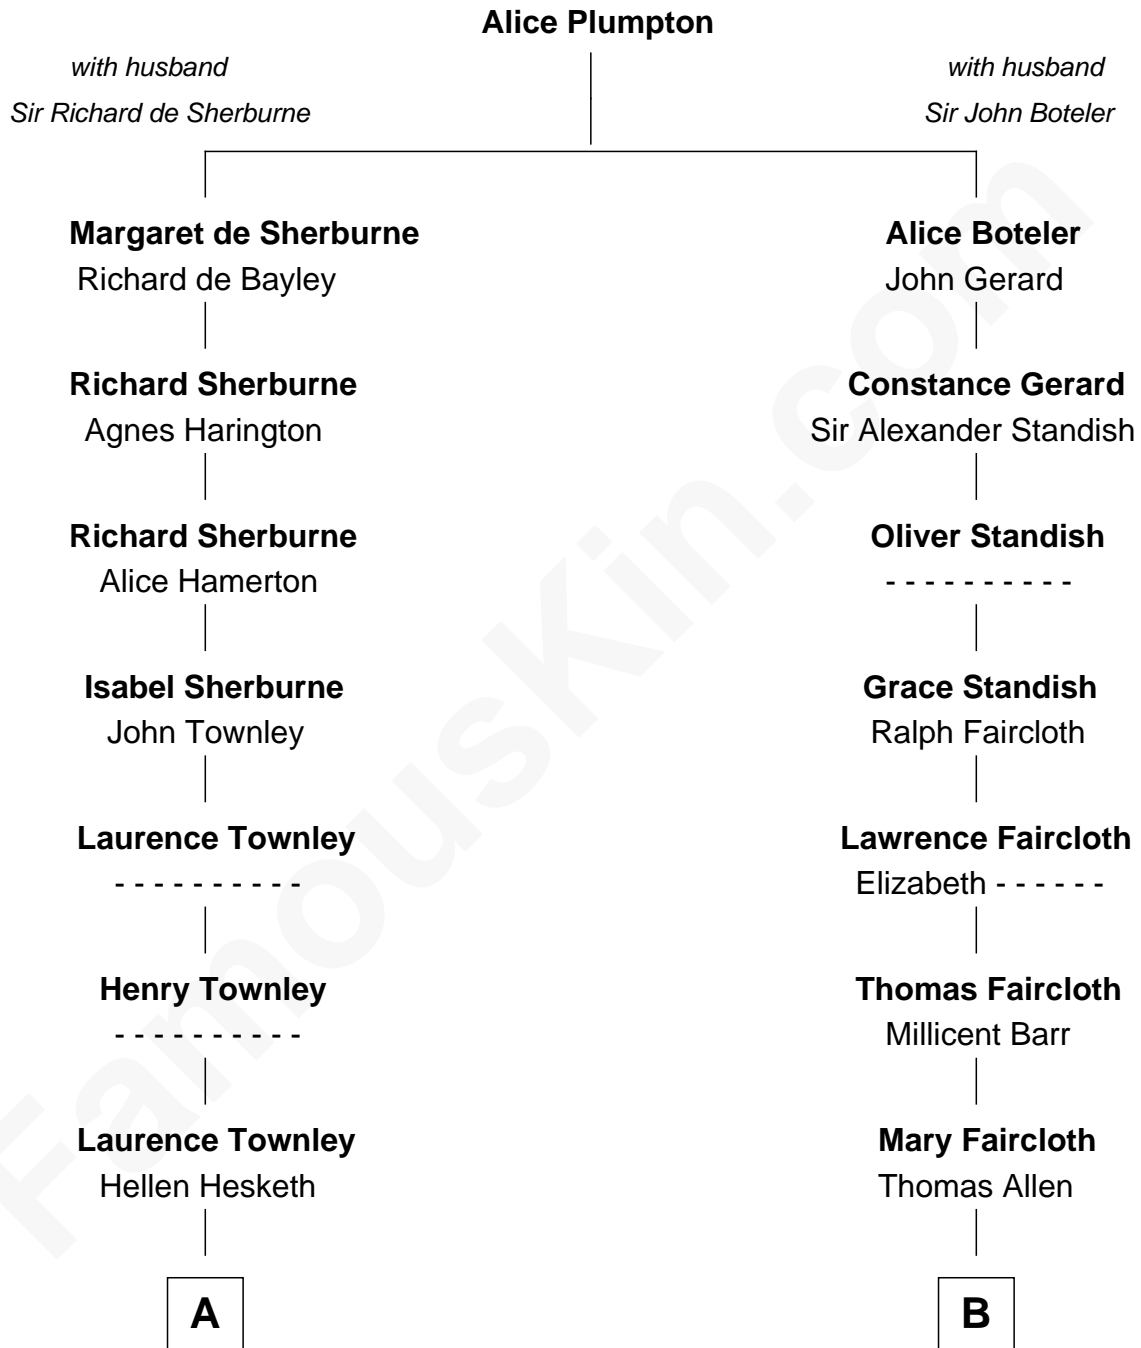

## Relationship Chart of

### George Washington

1st U.S. President

13th cousin 7 times removed of

**Mizuo Peck**

TV and Movie Actress

C

**George Leete Peck**  
Katharine May Tolles

**Laurence Tolles Peck**  
Barbara Field

**George Leete Peck**  
Sanae Mizusawa

**Mizuo Peck**  
*TV and Movie Actress*