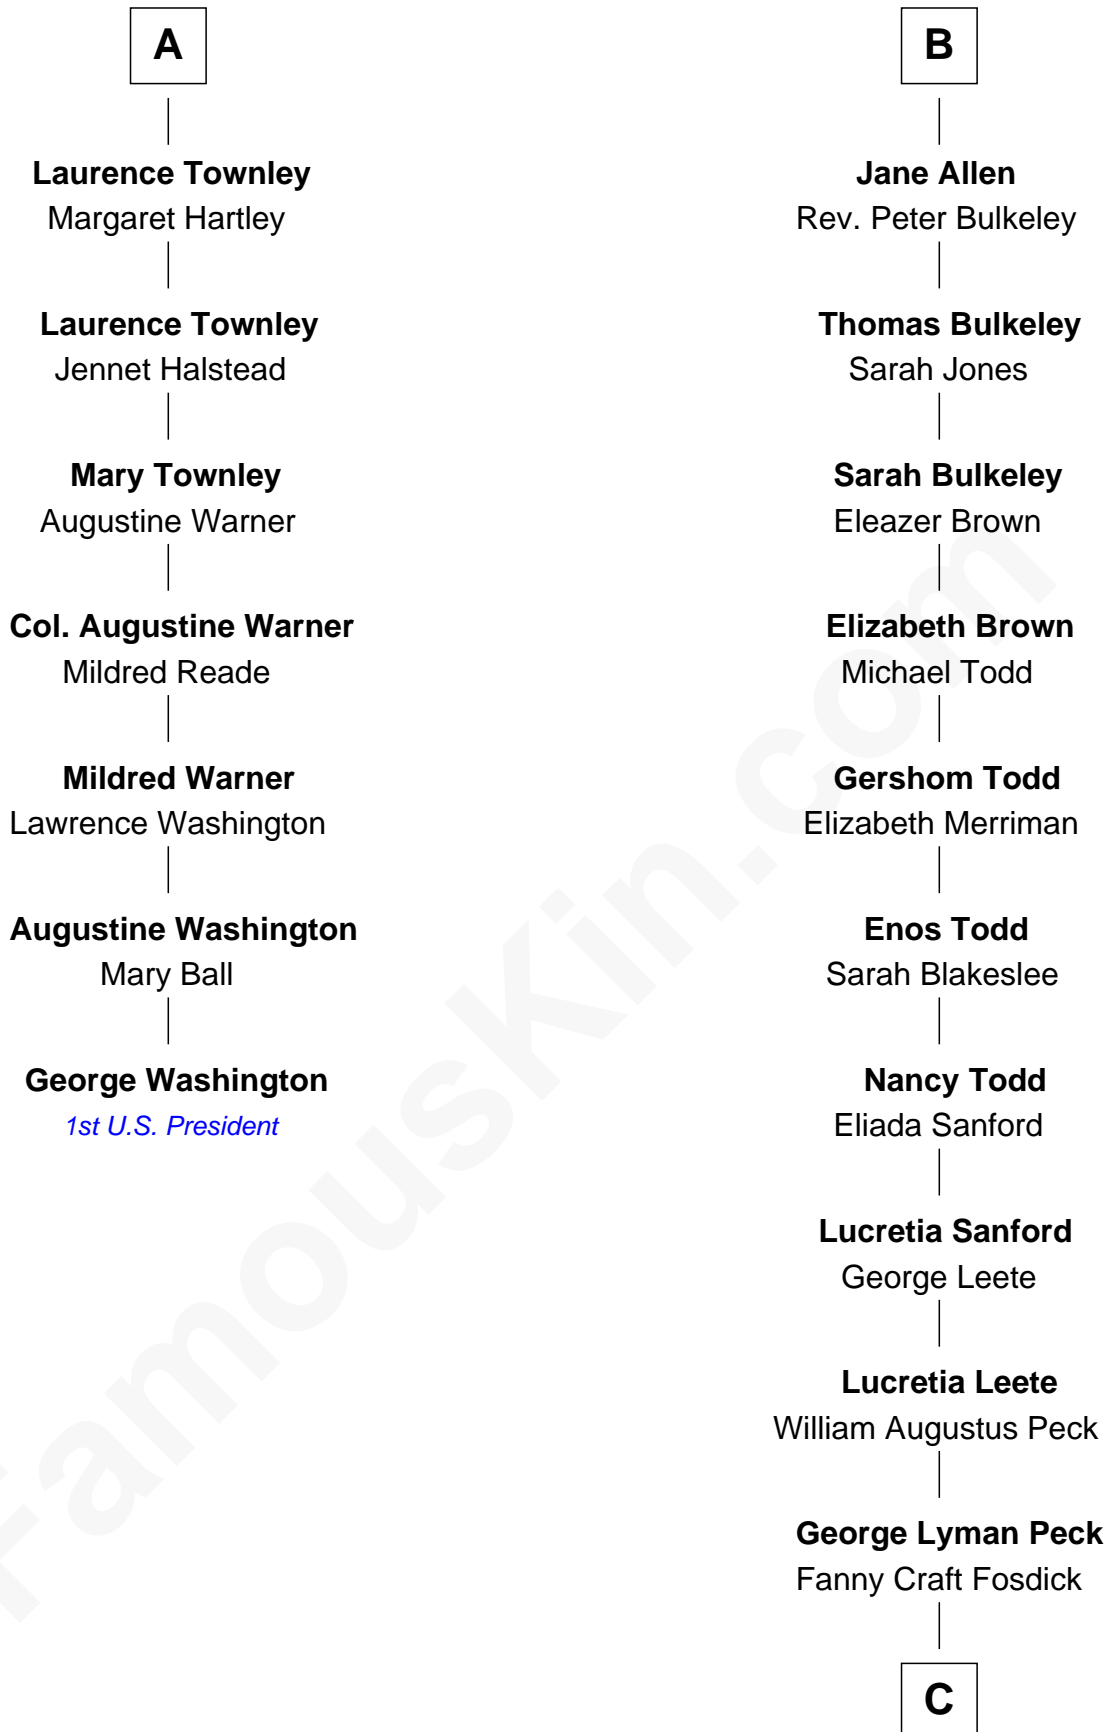

## Relationship Chart of

### George Washington

1st U.S. President

13th cousin 7 times removed of

**Mizuo Peck**

TV and Movie Actress

C

**George Leete Peck**  
Katharine May Tolles

**Laurence Tolles Peck**  
Barbara Field

**George Leete Peck**  
Sanae Mizusawa

**Mizuo Peck**  
*TV and Movie Actress*