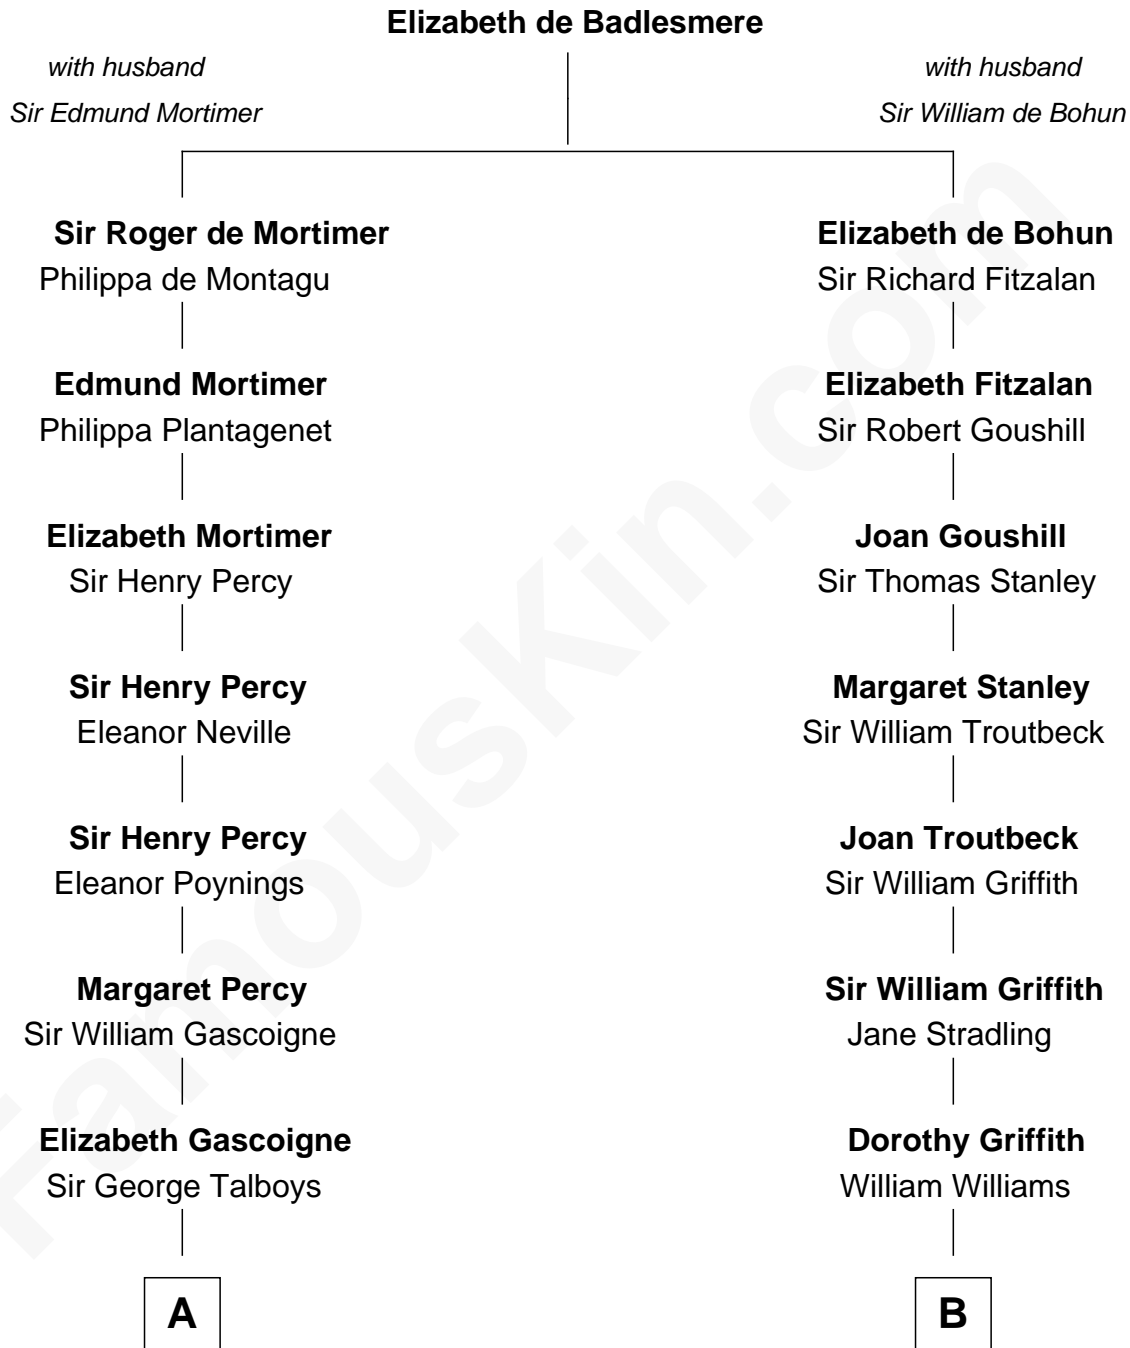

FamousKin.com
Relationship Chart of
George Washington
1st U.S. President

14th cousin 2 times removed of
Oliver Wendell Holmes, Jr.
U.S. Supreme Court Justice

A

Anne Talboys
Sir Edward Dymoke

Frances Dymoke
Sir Thomas Windebank

Mildred Windebank
Robert Reade

Col. George Reade
Elizabeth Martiau

Mildred Reade
Col. Augustine Warner

Mildred Warner
Lawrence Washington

Augustine Washington
Mary Ball

George Washington
1st U.S. President