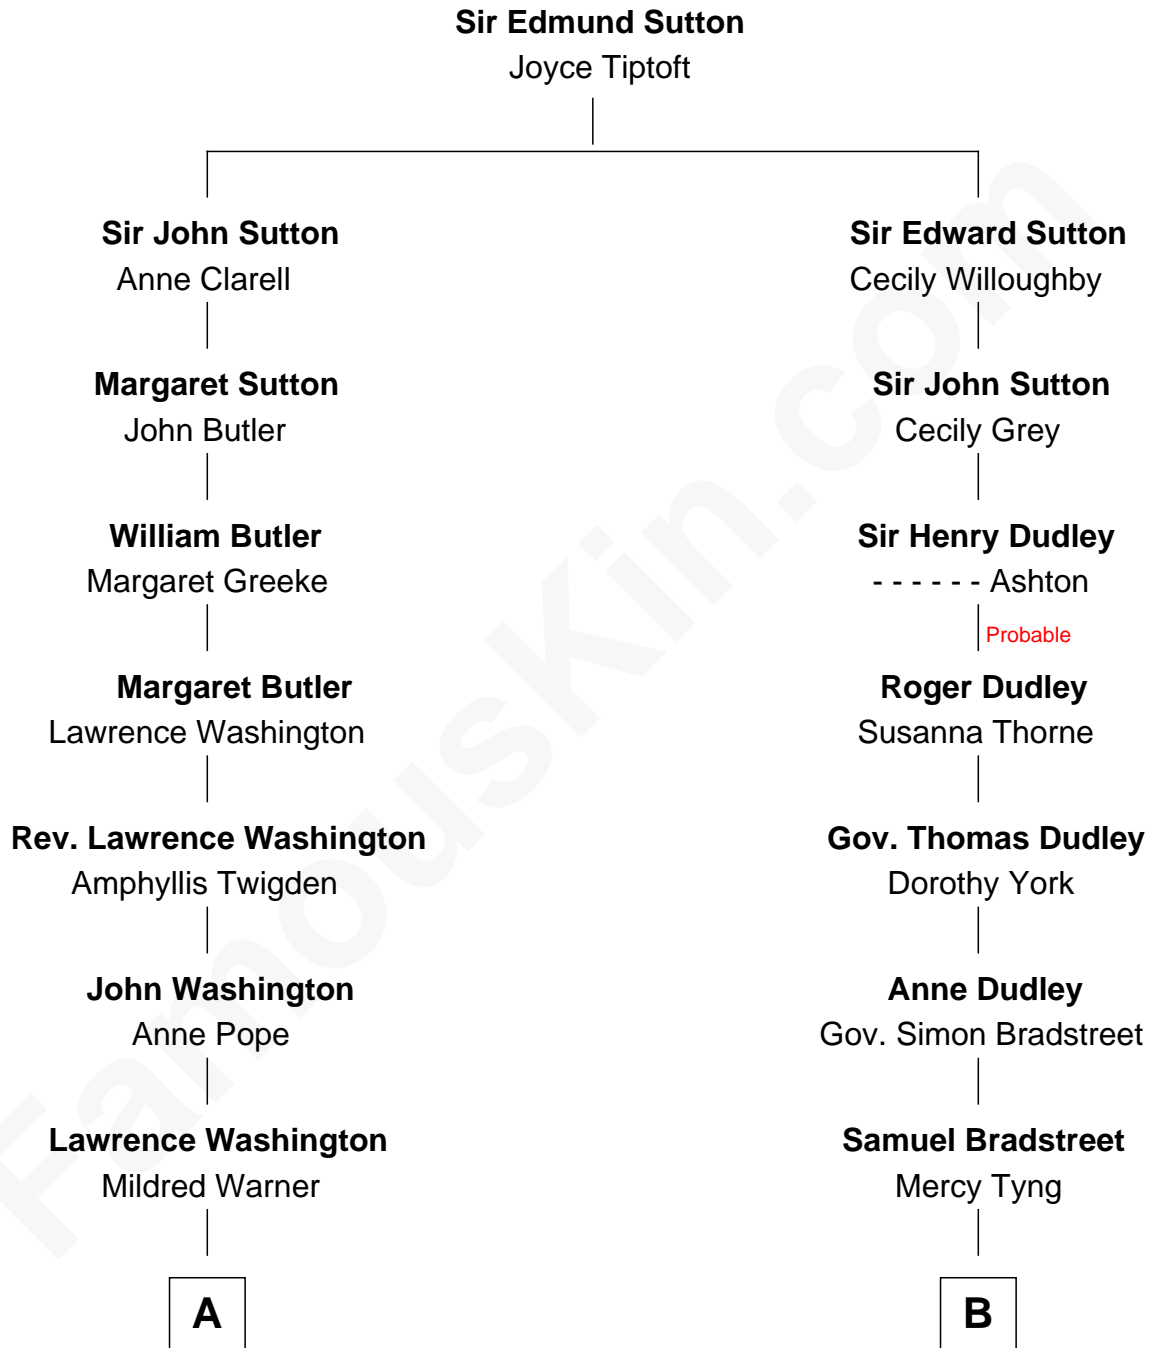

FamousKin.com
Relationship Chart of
George Washington
1st U.S. President

8th cousin 3 times removed of
Oliver Wendell Holmes, Sr.
American "Fireside" Poet

A

Augustine Washington

Mary Ball

George Washington

1st U.S. President

B

Mercy Bradstreet

Dr. James Oliver

Sarah Oliver

Jacob Wendell

Oliver Wendell

Mary Jackson