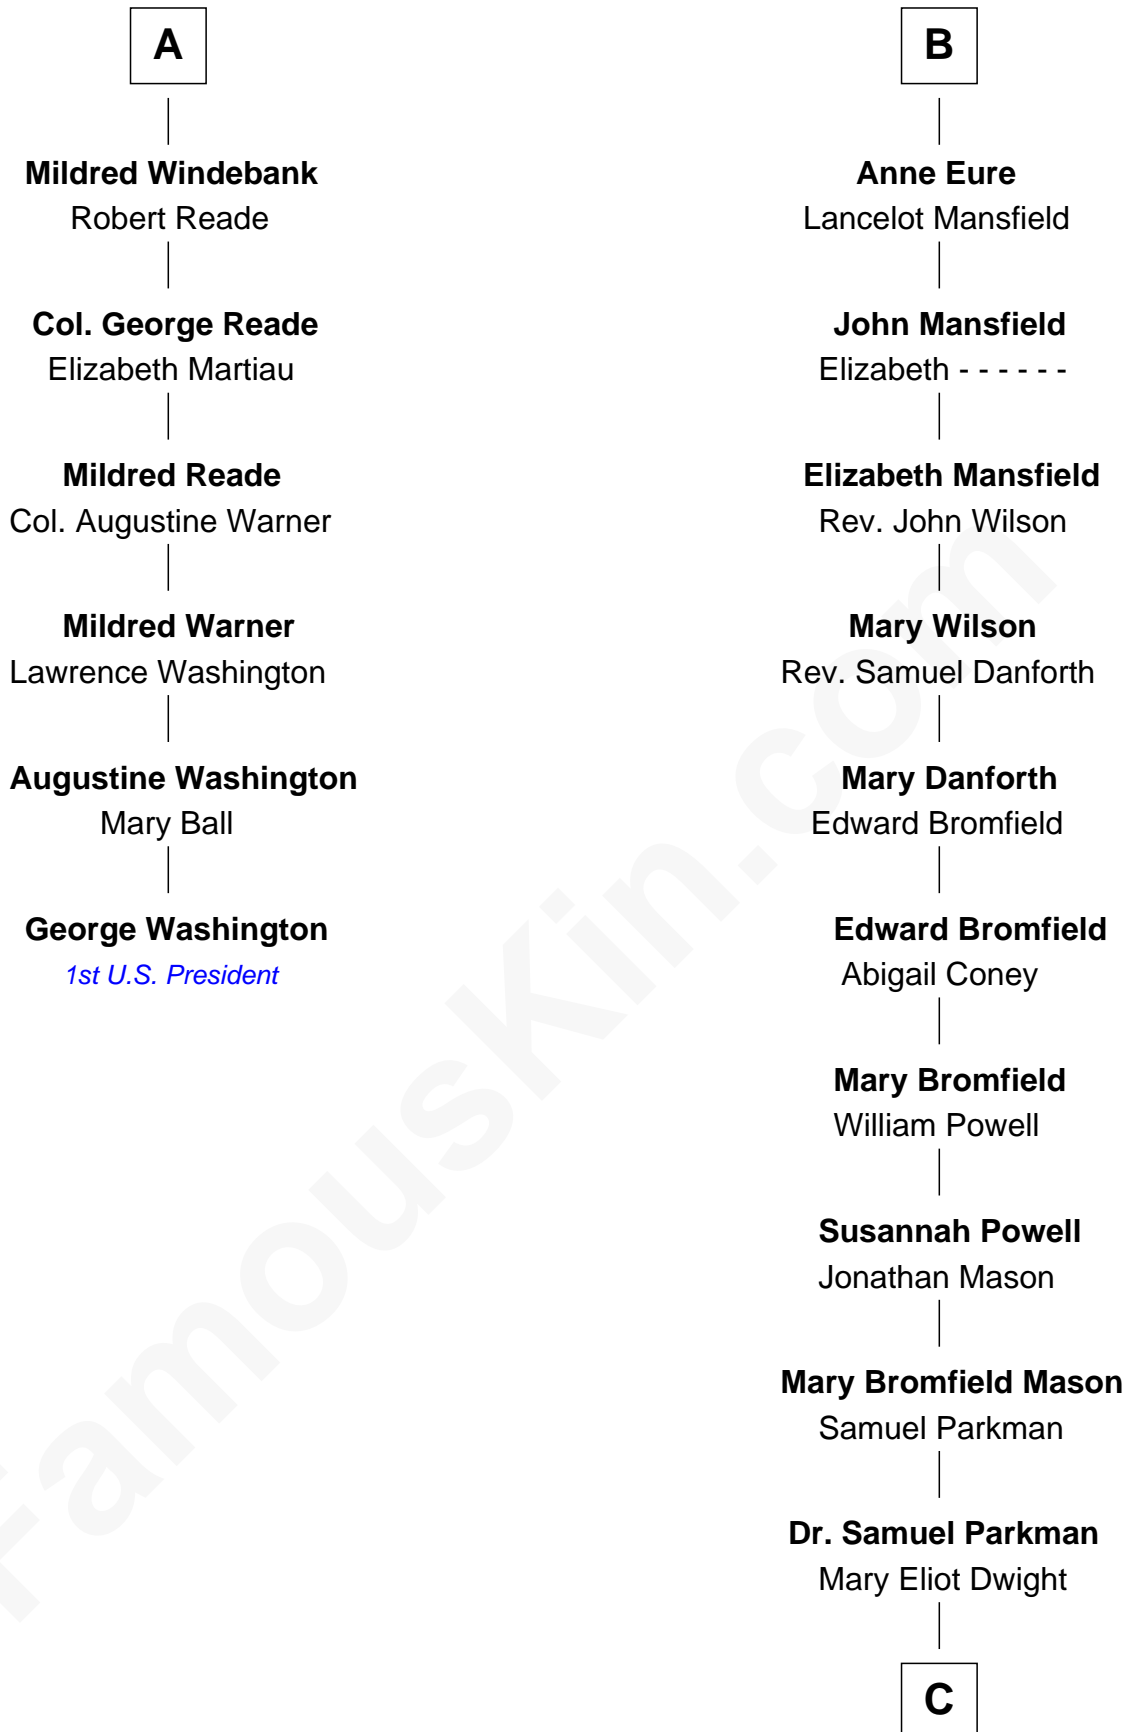

FamousKin.com
Relationship Chart of
George Washington
1st U.S. President

12th cousin 7 times removed of
Endicott Peabody
62nd Governor of Massachusetts

C

Henry Parkman

Mary Frances Parker

Mary Elizabeth Parkman

Rt. Rev. Malcolm Endicott Peabody

Endicott Peabody

62nd Governor of Massachusetts

FamousKin.com