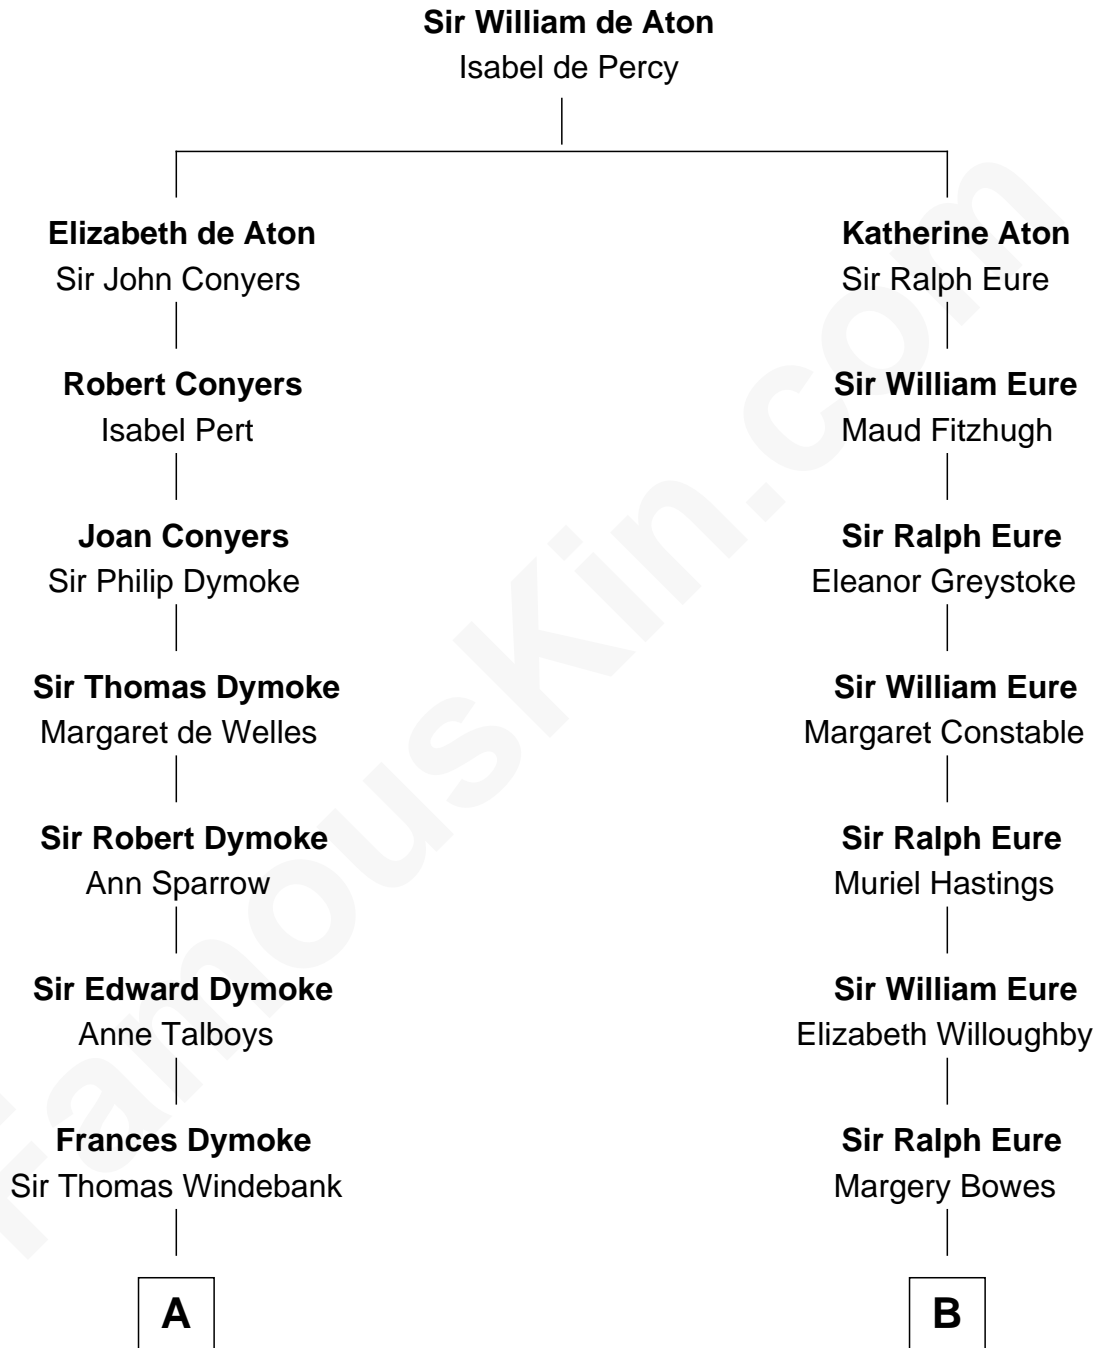

FamousKin.com
Relationship Chart of
George Washington
1st U.S. President

12th cousin 7 times removed of
Endicott Peabody
62nd Governor of Massachusetts

C

Henry Parkman

Mary Frances Parker

Mary Elizabeth Parkman

Rt. Rev. Malcolm Endicott Peabody

Endicott Peabody

62nd Governor of Massachusetts

FamousKin.com