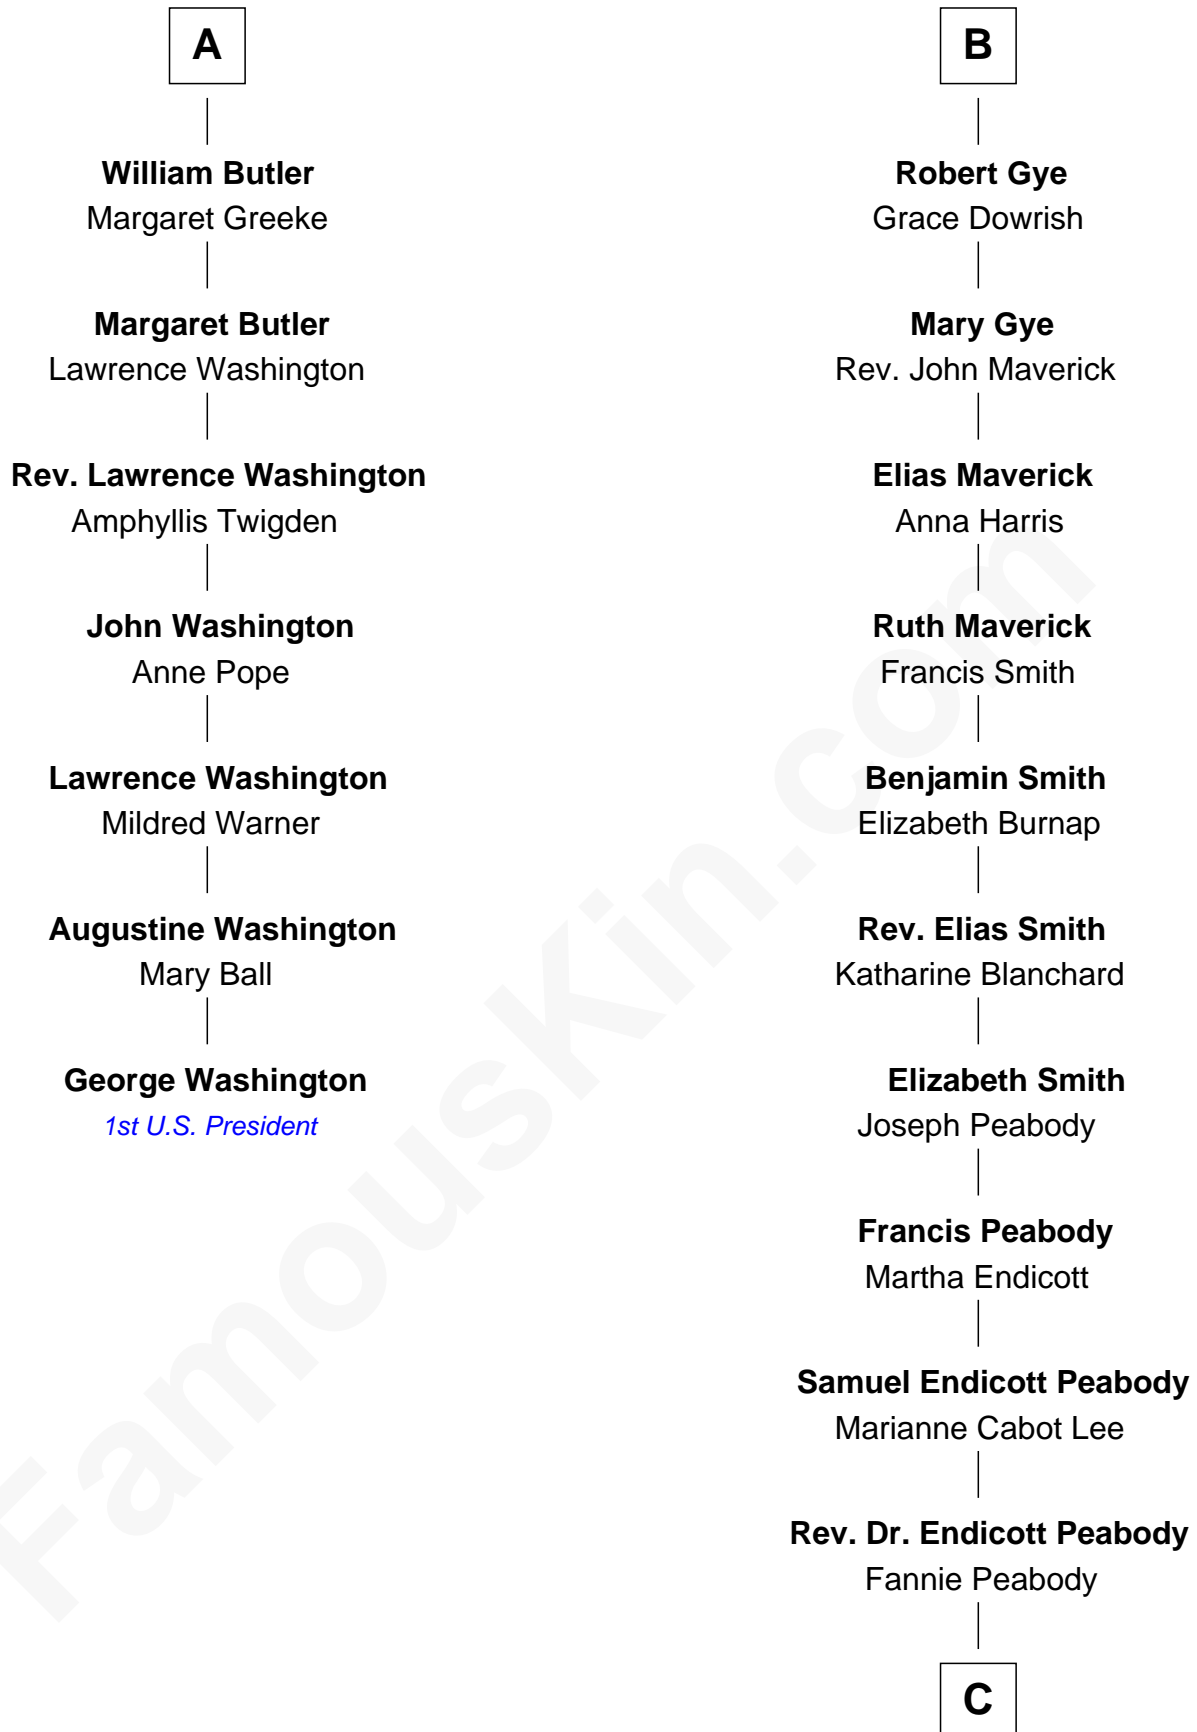

FamousKin.com
Relationship Chart of
George Washington
1st U.S. President

13th cousin 5 times removed of
Endicott Peabody
62nd Governor of Massachusetts

C

Rt. Rev. Malcolm Endicott Peabody

Mary Elizabeth Parkman

Endicott Peabody

62nd Governor of Massachusetts

FamousKin.com