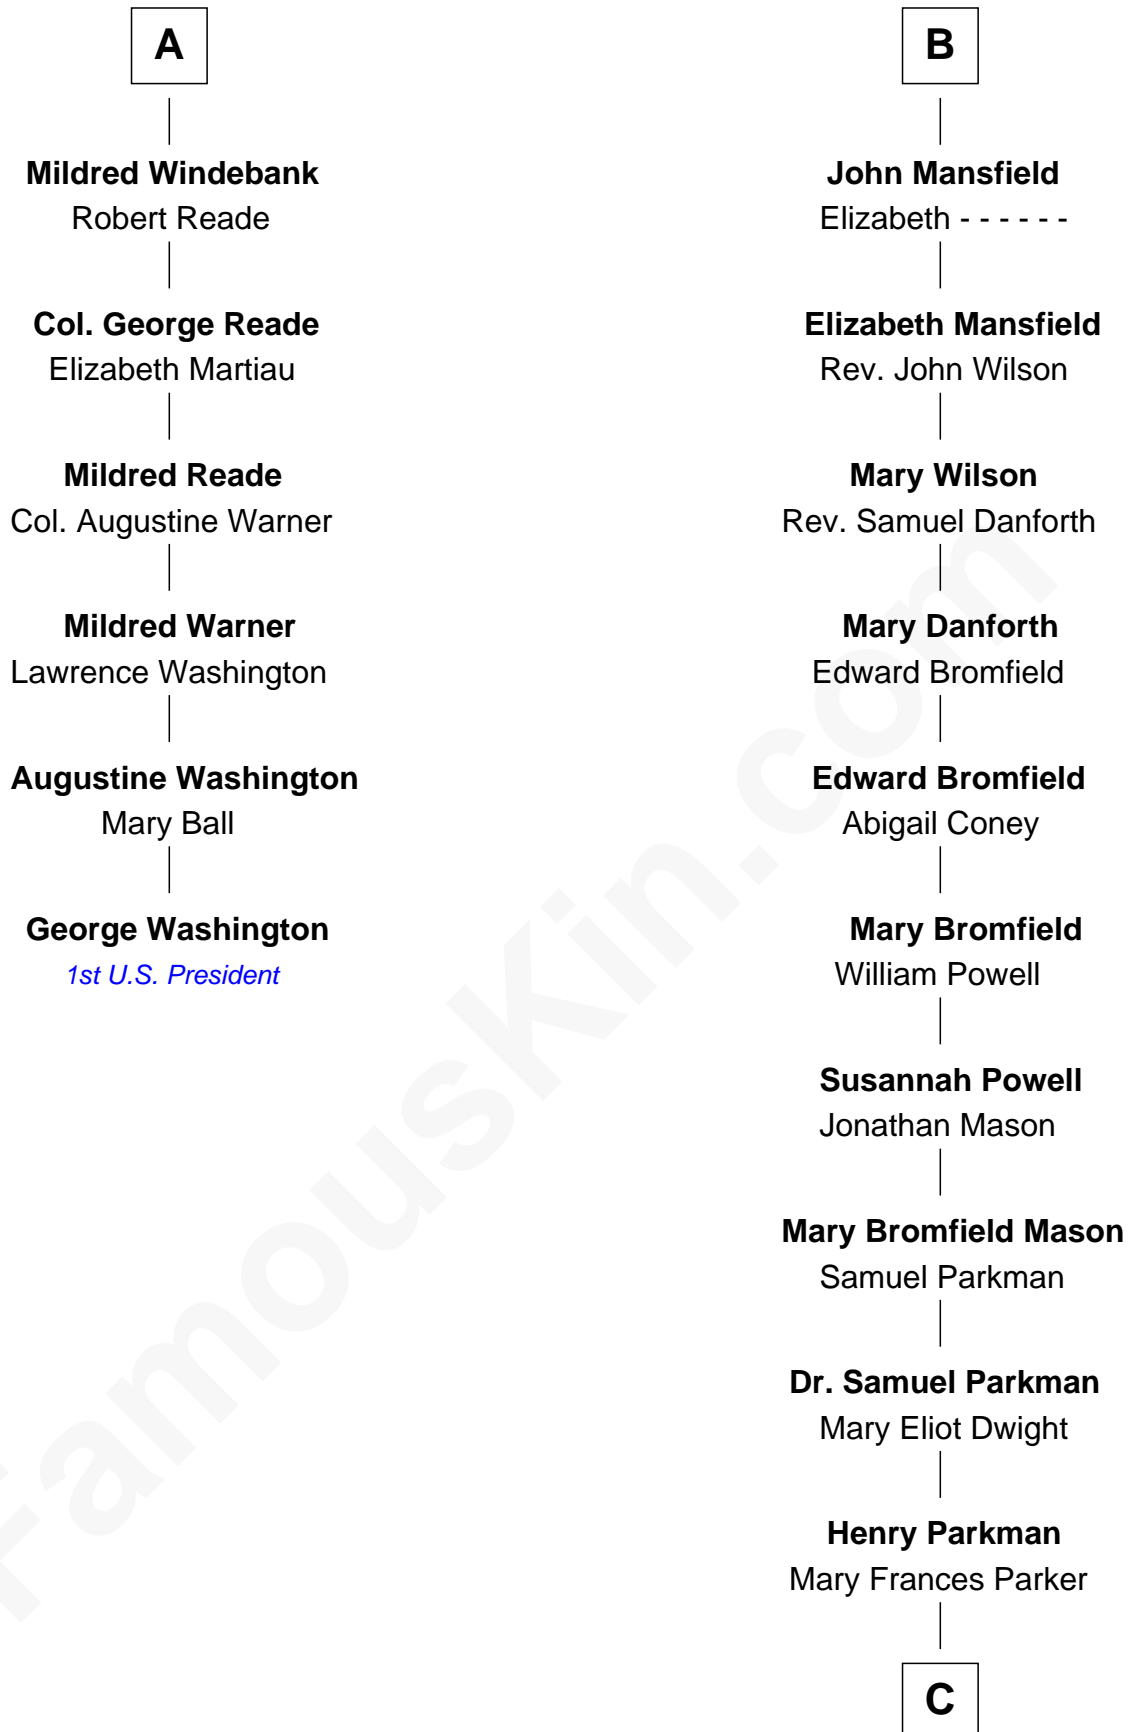

**FamousKin.com**  
**Relationship Chart of**  
**George Washington**  
*1st U.S. President*

**12th cousin 6 times removed of**  
**Endicott Peabody**  
*62nd Governor of Massachusetts*

C

**Mary Elizabeth Parkman**  
Rt. Rev. Malcolm Endicott Peabody

**Endicott Peabody**  
*62nd Governor of Massachusetts*

FamousKin.com